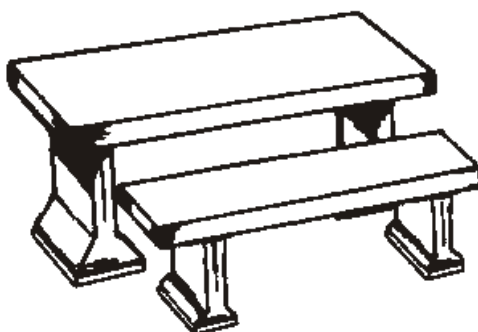

Section One: Your Garden.

CIVIC SEAT

Sides in Exposed Aggregate
1,500m and 1,800m long
Fixed or Free Standing

CIVIC BENCH

1,500m and 1,800m long
455mm high x 435mm wide
Four slats.
Fixed or Free Standing.

Wooden slats require
annual maintenance.

Tables

FANCOURT TABLE
760mm high x 1,1m

UTILITY TABLES

Small Table 1,220m x 600mm
Large Table 2,000m x 750mm

UTILITY BENCHES

Small Bench 1,220m x 370mm x 80mm
Large Bench 2,000m x 370mm x 80mm

For stability, supports should be mortared into position and onto tops. Reinforcing extends from base.

Supports supplied loose.

Benches & Seats

FANCOURT BENCH CURVED

1,550m overall length
Radius 760mm x 550mm wide

FANCOURT BENCH

1,240 long x 540mm wide

ERICA BENCH

1,600m x 500mm x 500mm

ERICA BENCH MINOR

1,100m x 500mm x 500mm

BENCHES and SEATS

	Excl.	Vat 15%
CT Delivery +10%		
CIVIC SEAT 1,8m or 1,5m Fixed or Free	3,845.00	4,421.75
CIVIC BENCH 1,8m or 1,5m Fixed or Free	3,102.00	3,567.30
See also CIVIC Range		
ERICA Grey 1,600m	3,588.00	4,126.20
ERICA MINOR Grey 1,100m	2,286.00	2,628.90
FANCOURT Heavy Scroll	1,257.00	1,445.55
FANCOURT CURVED Heavy Scroll	1,257.00	1,445.55
UTILITY BENCH Small 1,220m x 370mm	1,146.00	1,317.90
UTILITY BENCH Large 2,000m x 370mm	1,679.00	1,930.85
WOODLAND Light scroll	1,543.00	1,774.45