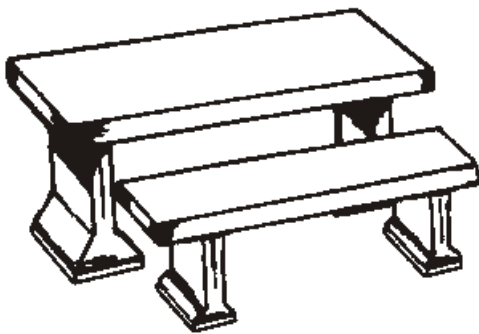

Benches & Seats

CIVIC SEAT

Sides in Exposed Aggregate
1,500m and 1,800m long
Fixed or Free Standing

CIVIC BENCH

1,500m and 1,800m long
455mm high x 435mm wide
Four slats.
Fixed or Free Standing.

Tables

FANCOURT TABLE
760mm high x 1,1m

FANCOURT BENCH CURVED

1,550m overall length
Radius 760mm x 550mm wide

FANCOURT BENCH

1,240 long x 540mm wide

ERICA BENCH

1,600m x 500mm x 500mm

ERICA BENCH MINOR

1,100m x 500mm x 500mm

UTILITY TABLES

Small Table 1,220m x 600mm
Large Table 2,000m x 750mm

UTILITY BENCHES

Small Bench 1,220m x 370mm x 80mm
Large Bench 2,000m x 370mm x 80mm

For stability, supports should be mortared into position and onto tops. Reinforcing extends from base.