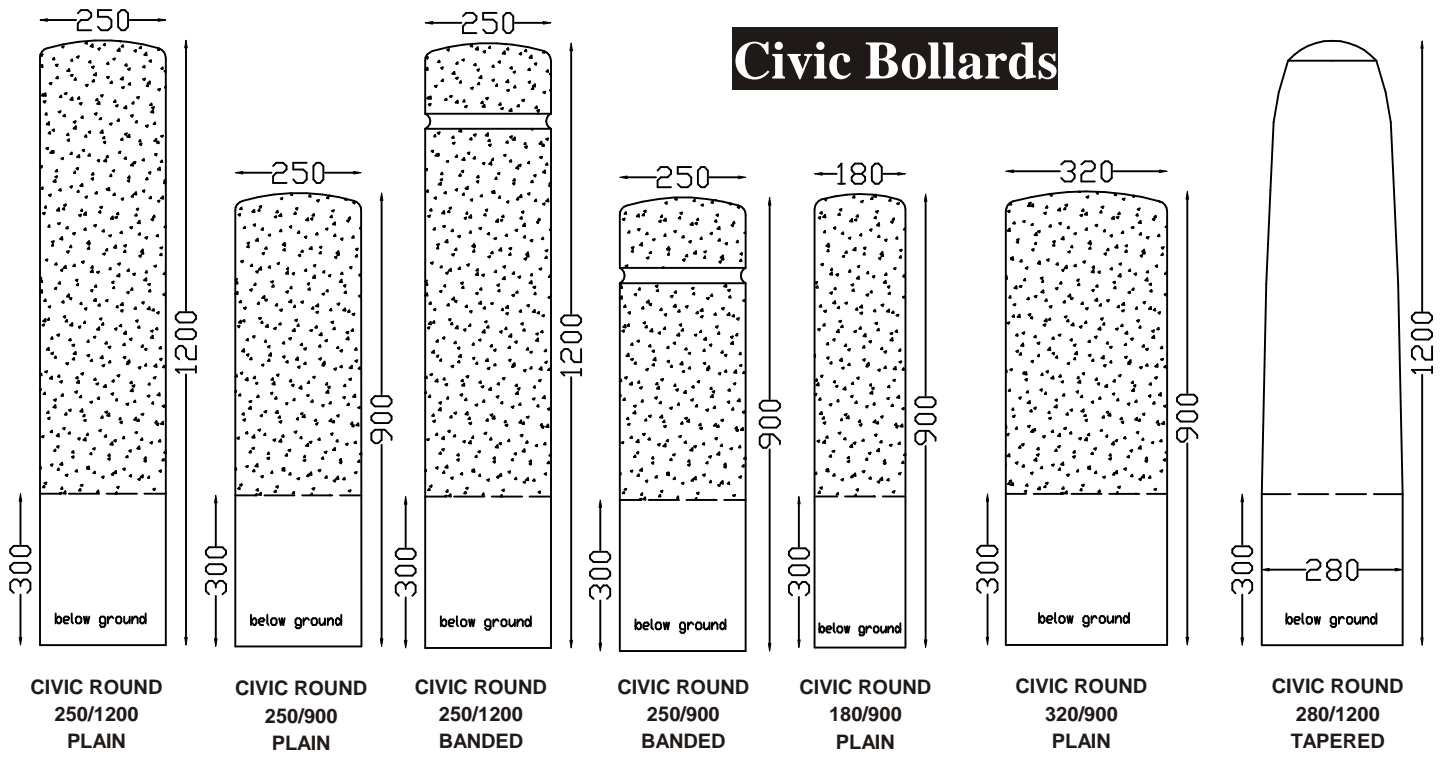

EXPOSED or GREY
Excl. Vat 15%
CT Delivery +10%

CIVIC LITTER BIN ROUND
760mm high x 495/385mm
diam. 155kg

CIVIC LITTER BIN SQUARE
760mm high x 400mm square
135kg

**CIVIC LITTER BIN SQUARE
"ADVERTISING"**

760mm high x 490mm square
With recessed panels 510mm
x 390mm.

**LID FOR SQUARE OR
ROUND LITTERBIN**

Civic Ashtray

CIVIC ASHTRAY

Civic Planters

CIVIC PLANTER ROUND
400mm high x 495mm diam

CIVIC PLANTER SQUARE
400mm high x 395mm square

CIVIC PLANTER SQUARE 700
700mm square x 500mm high

Civic Bollards

Civic Seats

CIVIC SEAT FREE STANDING
1,500m and 1,800m long
800mm high x 630mm deep.

CIVIC SEAT FIXED
1,500m and 1,800m long
1100mm high (set 300mm
below ground) x 630mm deep

CIVIC BENCH
1,500m and 1,800m long
455mm high x 435mm wide