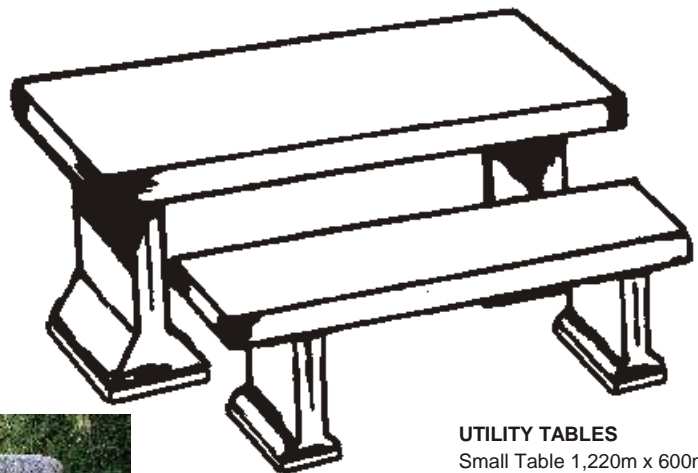

# Civic Seats

**CIVIC SEAT FREE STANDING**  
1,500m and 1,800m long  
800mm high x 630mm deep.

**CIVIC SEAT FIXED**  
1,500m and 1,800m long  
1100mm high (set 300mm  
below ground) x 630mm deep

**CIVIC BENCH**  
1,500m and 1,800m long  
455mm high x 435mm wide

Please note:  
Wooden slats require  
annual maintenance.

**CIVIC SINGLE SEATER ROUND**  
400mm high x 495mm diam

**ERICA BENCH**  
1,600m x 500mm x 500mm high

**ERICA BENCH MINOR**  
1,100m x 500mm x 500mm

# Civic Table

**CIVIC TABLE**  
750mm high x 685mm wide  
Available 1,800m or 1,500m.  
Optional: Hole for umbrella.

**UTILITY TABLES**  
Small Table 1,220m x 600mm  
Large Table 2,000m x 750mm  
**UTILITY BENCHES**  
Small Bench 1,220m x 370mm  
Large Bench 2,000m x 370mm  
**For stability**, supports should  
be mortared into position and  
onto tops, or request reinforcing  
to extend from base.  
Supports supplied loose.