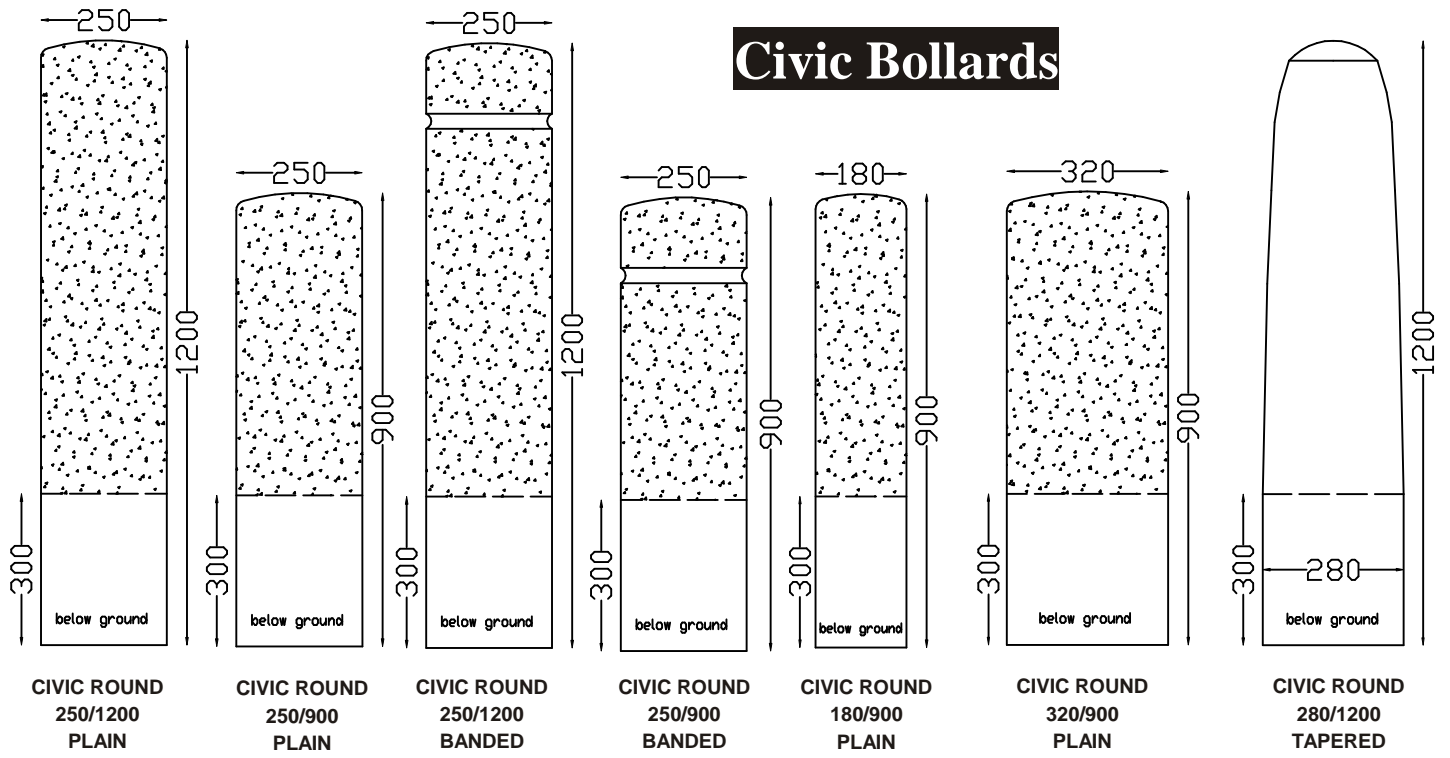

Civic Bollards