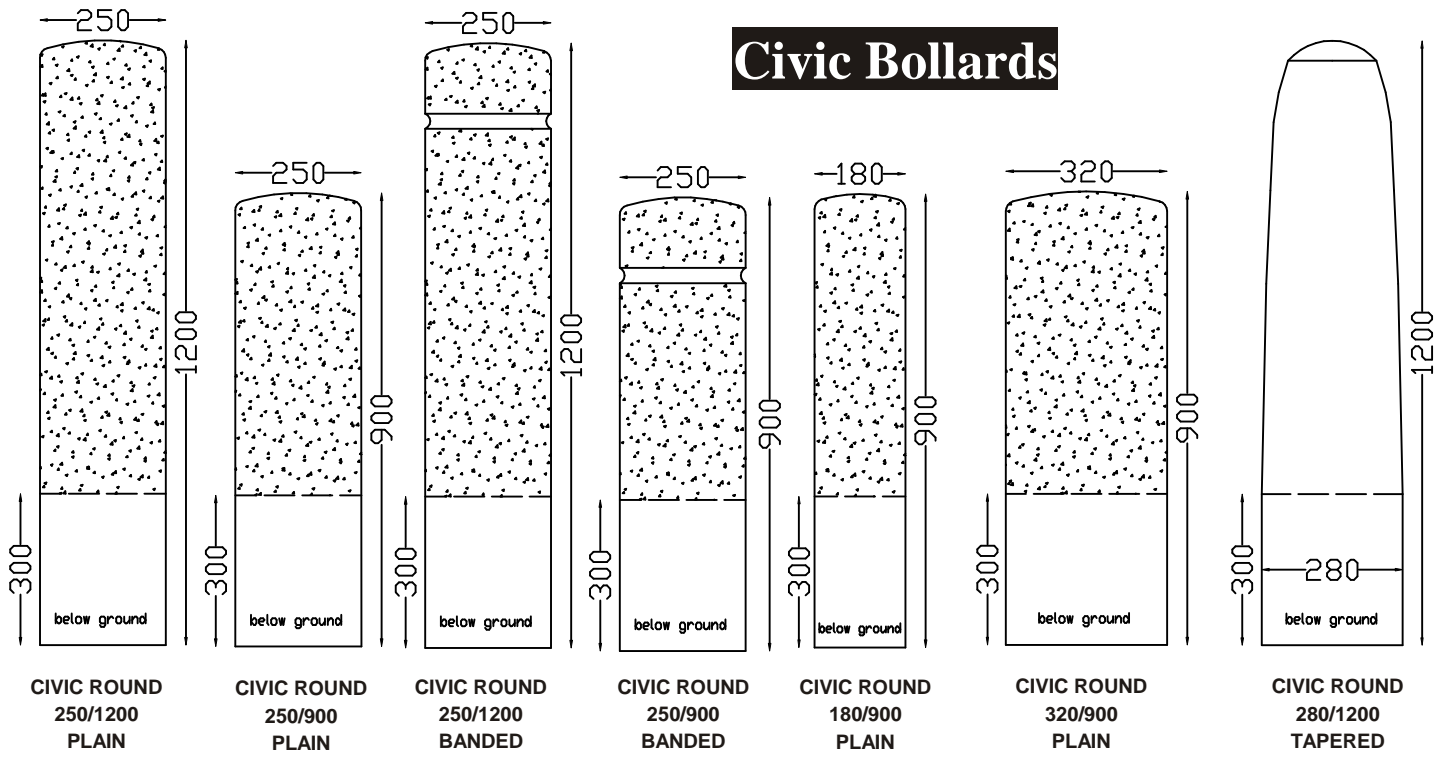

**LID FOR SQUARE OR
ROUND LITTERBIN**

Civic Ashtray

CIVIC ASHTRAY

Civic Planters

CIVIC PLANTER ROUND
400mm high x 495mm diam

CIVIC PLANTER SQUARE
400mm high x 395mm square

CIVIC PLANTER SQUARE 700
700mm square x 500mm high

Civic Bollards

Civic Seats

CIVIC SEAT FREE STANDING
1,500m and 1,800m long
800mm high x 630mm deep.

CIVIC SEAT FIXED
1,500m and 1,800m long
1100mm high (set 300mm
below ground) x 630mm deep

CIVIC BENCH
1,500m and 1,800m long
455mm high x 435mm wide