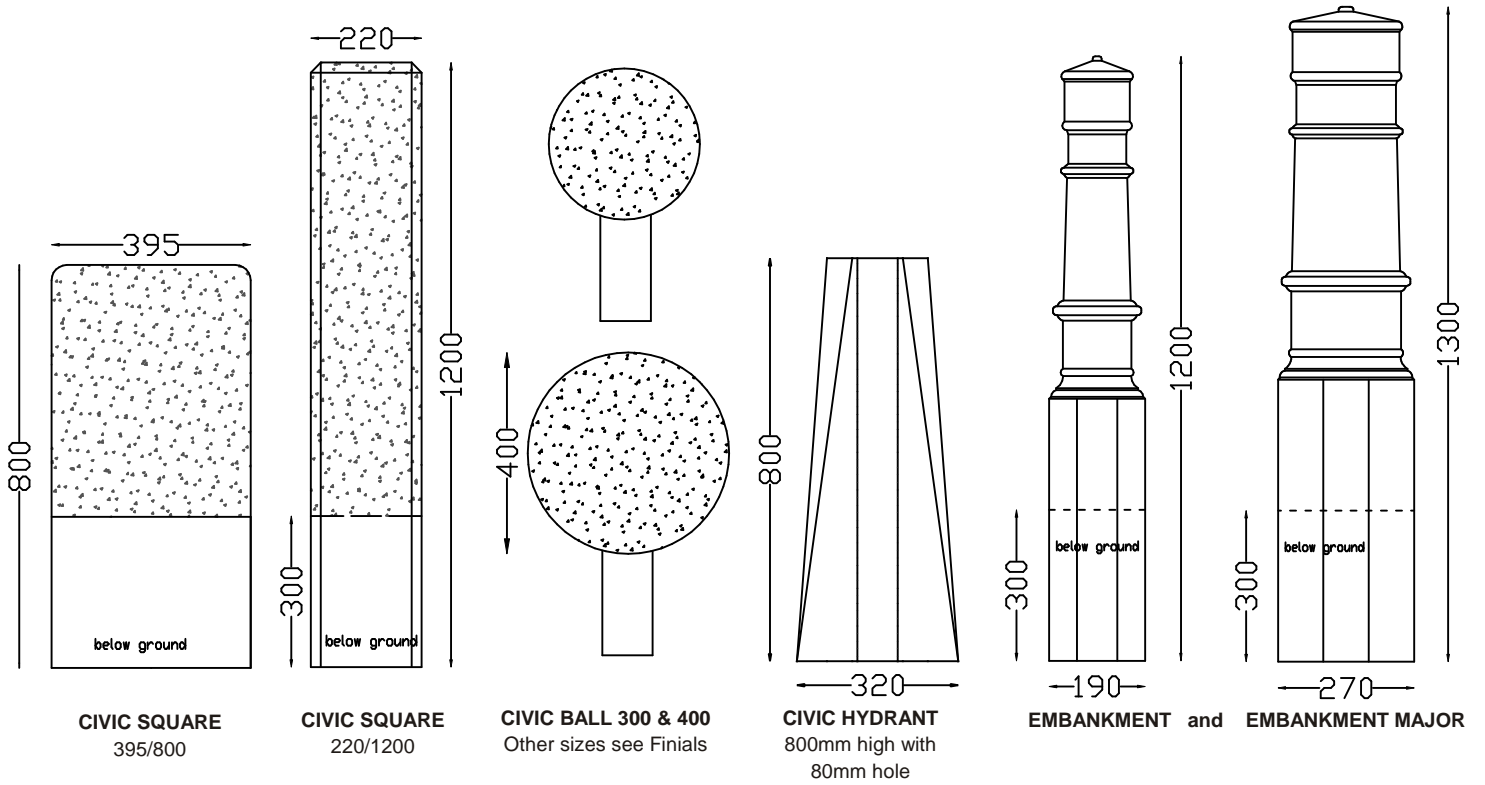

## Civic Planters

**CIVIC PLANTER ROUND**  
400mm high x 495mm diam

**CIVIC PLANTER SQUARE**  
400mm high x 395mm square

**CIVIC PLANTER SQUARE 700**  
700mm square x 500mm high

**CIVIC ASHTRAY**

# Civic Seats

**CIVIC SEAT FREE STANDING**  
1,500m and 1,800m long  
800mm high x 630mm deep.

**CIVIC SEAT FIXED**  
1,500m and 1,800m long  
1100mm high (set 300mm  
below ground) x 630mm deep

**CIVIC BENCH**  
1,500m and 1,800m long  
455mm high x 435mm wide