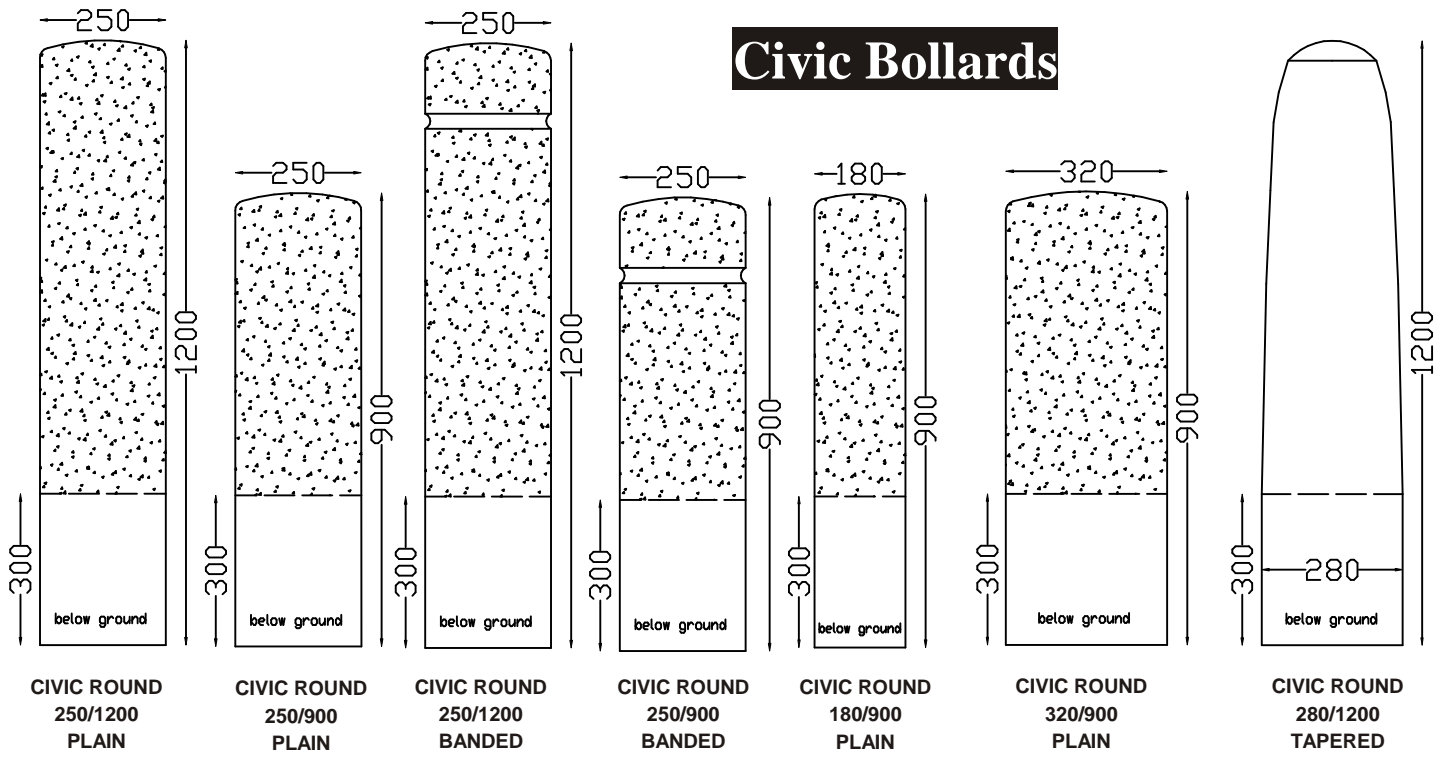

Civic Bollards