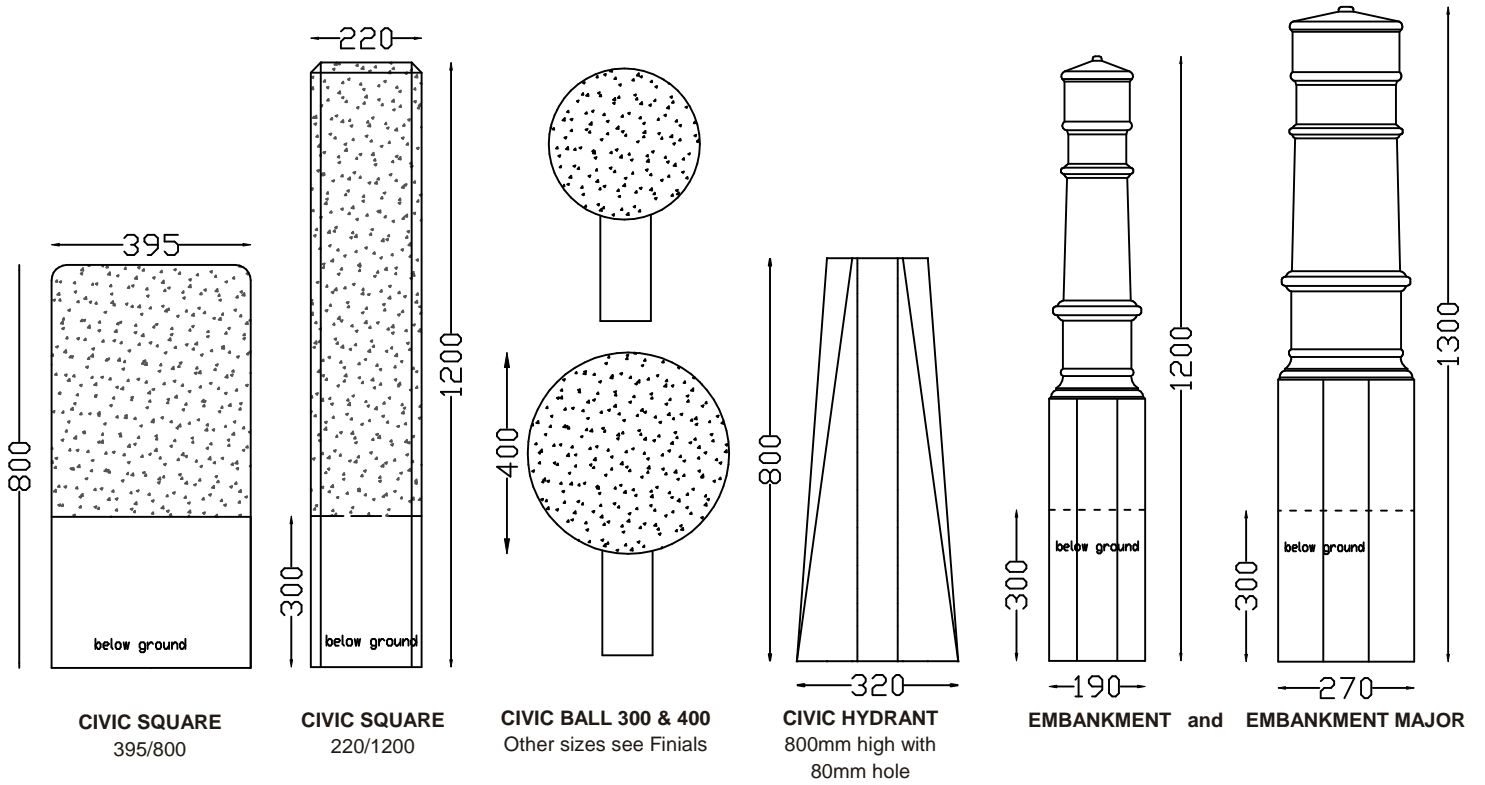

CIVIC LITTER BIN ROUND
760mm high x 495/385mm
diam. 155kg

CIVIC LITTER BIN SQUARE
760mm high x 400mm square
135kg

**CIVIC LITTER BIN SQUARE
"ADVERTISING"**
760mm high x 490mm square
With recessed panels 510mm
x 390mm.

**LID FOR SQUARE OR
ROUND LITTERBIN**

Civic Ashtray

CIVIC ASHTRAY

Civic Planters

CIVIC PLANTER ROUND
400mm high x 495mm diam

CIVIC PLANTER SQUARE
400mm high x 395mm square

CIVIC PLANTER SQUARE 700
700mm square x 500mm high

Civic Bollards

Civic Seats

CIVIC SEAT FREE STANDING
1,500m and 1,800m long
800mm high x 630mm deep.

CIVIC SEAT FIXED
1,500m and 1,800m long
1100mm high (set 300mm
below ground) x 630mm deep

CIVIC BENCH
1,500m and 1,800m long
455mm high x 435mm wide

Please note:
Wooden slats require
annual maintenance.

CIVIC SINGLE SEATER ROUND
400mm high x 495mm diam

ERICA BENCH
1,600m x 500mm x 500mm high

ERICA BENCH MINOR
1,100m x 500mm x 500mm

Civic Table

CIVIC TABLE
750mm high x 685mm wide
Available 1,800m or 1,500m.
Optional: Hole for umbrella.