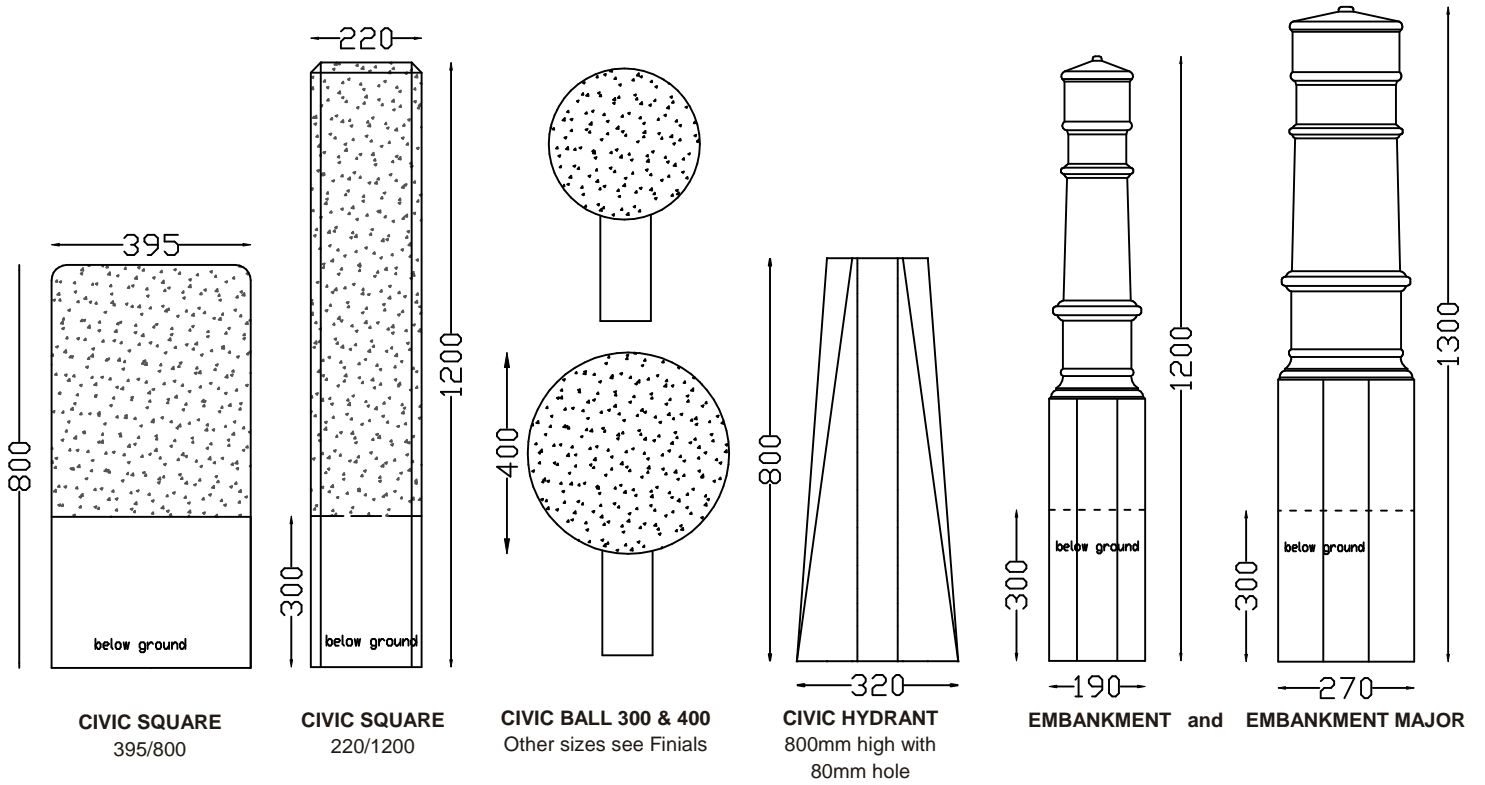

EXPOSED or GREY
Excl. Vat 15%
CT Delivery +10%

CIVIC LITTER BIN ROUND
760mm high x 495/385mm
diam. 155kg

CIVIC LITTER BIN SQUARE
760mm high x 400mm square
135kg

**CIVIC LITTER BIN SQUARE
"ADVERTISING"**
760mm high x 490mm square
With recessed panels 510mm
x 390mm.

**LID FOR SQUARE OR
ROUND LITTERBIN**

Civic Planters

CIVIC PLANTER ROUND
400mm high x 495mm diam

CIVIC PLANTER SQUARE
400mm high x 395mm square

CIVIC PLANTER SQUARE 700
700mm square x 500mm high

CIVIC ASHTRAY

Civic Bollards

Civic Seats

CIVIC SEAT FREE STANDING
1,500m and 1,800m long
800mm high x 630mm deep.

CIVIC SEAT FIXED
1,500m and 1,800m long
1100mm high (set 300mm
below ground) x 630mm deep

CIVIC BENCH
1,500m and 1,800m long
455mm high x 435mm wide

Please note:
Wooden slats require
annual maintenance.

CIVIC SINGLE SEATER ROUND
400mm high x 495mm diam

ERICA BENCH
1,600m x 500mm x 500mm high

ERICA BENCH MINOR
1,100m x 500mm x 500mm

Civic Table

CIVIC TABLE
750mm high x 685mm wide
Available 1,800m or 1,500m.
Optional: Hole for umbrella.