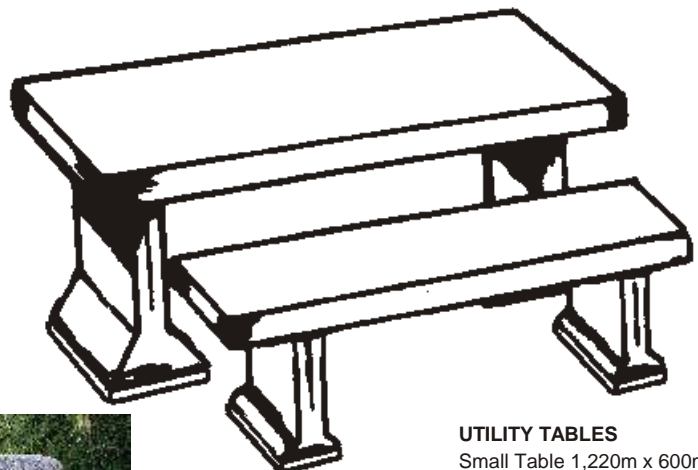

Civic Bollards

Civic Seats

CIVIC SEAT FREE STANDING
1,500m and 1,800m long
800mm high x 630mm deep.

CIVIC SEAT FIXED
1,500m and 1,800m long
1100mm high (set 300mm
below ground) x 630mm deep

CIVIC BENCH
1,500m and 1,800m long
455mm high x 435mm wide

Please note:
Wooden slats require
annual maintenance.

CIVIC SINGLE SEATER ROUND
400mm high x 495mm diam

ERICA BENCH
1,600m x 500mm x 500mm high

ERICA BENCH MINOR
1,100m x 500mm x 500mm

Civic Table

CIVIC TABLE
750mm high x 685mm wide
Available 1,800m or 1,500m.
Optional: Hole for umbrella.

UTILITY TABLES
Small Table 1,220m x 600mm
Large Table 2,000m x 750mm
UTILITY BENCHES
Small Bench 1,220m x 370mm
Large Bench 2,000m x 370mm
For stability, supports should
be mortared into position and
onto tops, or request reinforcing
to extend from base.
Supports supplied loose.