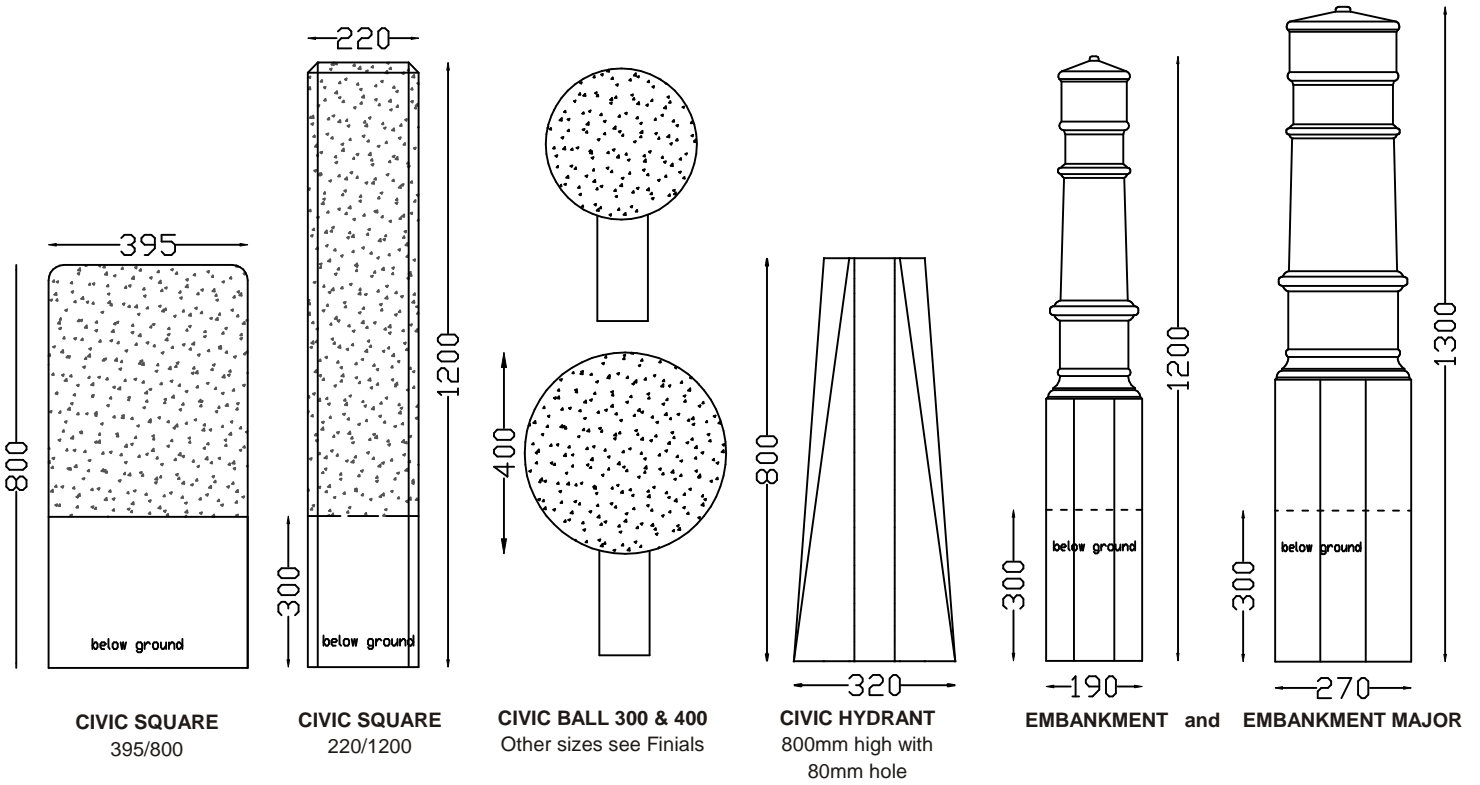

"ADVERTISING"

760mm high x 490mm square  
With recessed panels 510mm  
x 390mm.

**LID FOR SQUARE OR  
ROUND LITTERBIN**

## Civic Planters

**CIVIC PLANTER ROUND**  
400mm high x 495mm diam

**CIVIC PLANTER SQUARE**  
400mm high x 395mm square

**CIVIC PLANTER SQUARE 700**  
700mm square x 500mm high

**CIVIC ASHTRAY**

# Civic Seats

**CIVIC SEAT FREE STANDING**  
1,500m and 1,800m long  
800mm high x 630mm deep.

**CIVIC SEAT FIXED**  
1,500m and 1,800m long  
1100mm high (set 300mm  
below ground) x 630mm deep

**CIVIC BENCH**  
1,500m and 1,800m long  
455mm high x 435mm wide