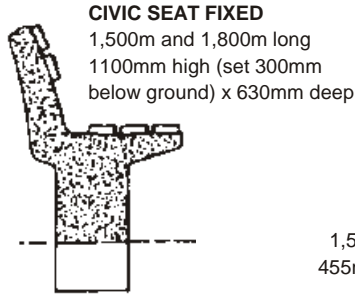

EXPOSED or GREY
Excl. Vat 15%
CT Delivery +10%

CIVIC LITTER BIN ROUND
760mm high x 495/385mm
diam. 155kg

CIVIC LITTER BIN SQUARE
760mm high x 400mm square
135kg

**CIVIC LITTER BIN SQUARE
"ADVERTISING"**
760mm high x 490mm square
With recessed panels 510mm
x 390mm.

**LID FOR SQUARE OR
ROUND LITTERBIN**

Civic Planters

CIVIC PLANTER ROUND
400mm high x 495mm diam

CIVIC PLANTER SQUARE
400mm high x 395mm square

CIVIC PLANTER SQUARE 700
700mm square x 500mm high

CIVIC ASHTRAY

Civic Bollards

Civic Seats

CIVIC SEAT FREE STANDING
1,500m and 1,800m long
800mm high x 630mm deep.

CIVIC SEAT FIXED
1,500m and 1,800m long
1100mm high (set 300mm
below ground) x 630mm deep

CIVIC BENCH
1,500m and 1,800m long
455mm high x 435mm wide