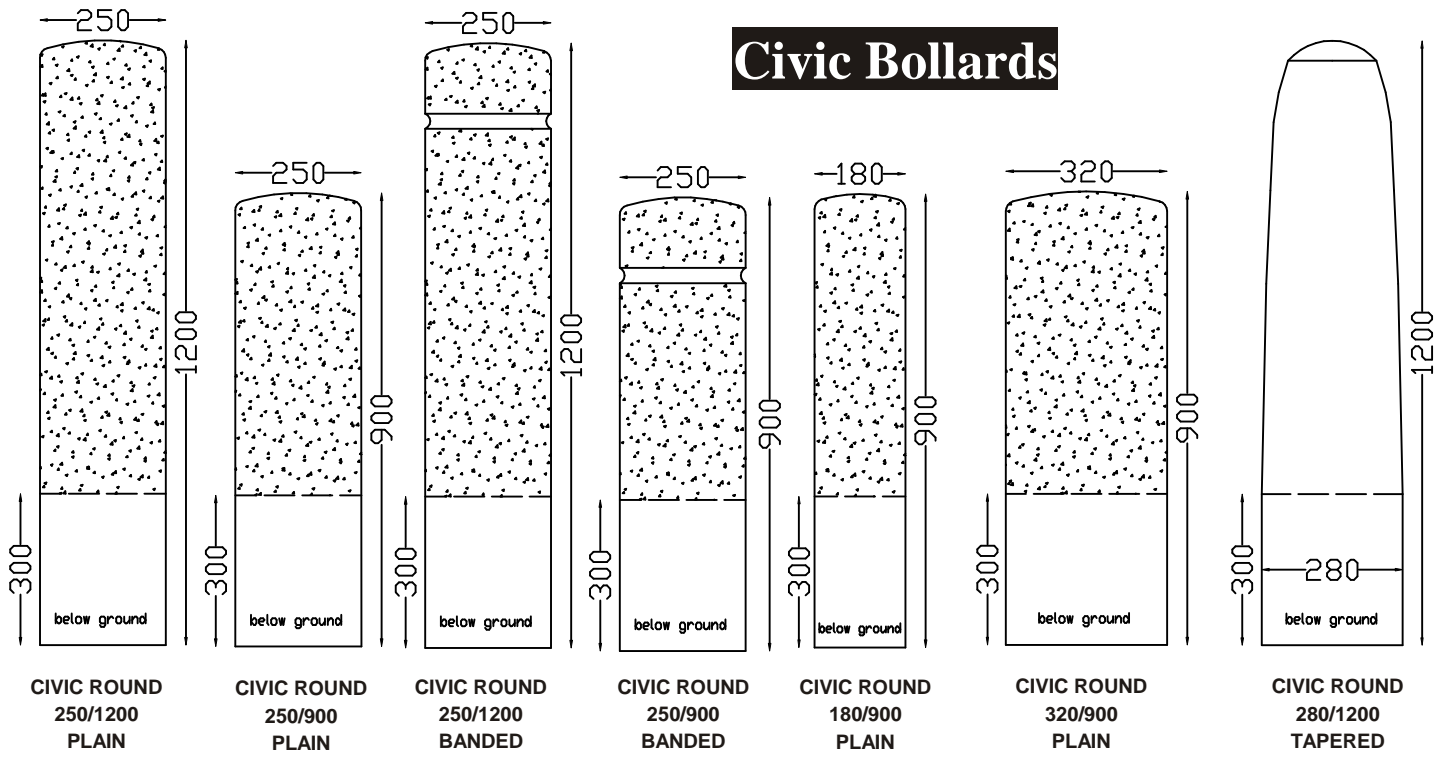

EXPOSED or GREY
Excl. Vat 15%
CT Delivery +10%

CIVIC LITTER BIN ROUND
760mm high x 495/385mm
diam. 155kg

CIVIC LITTER BIN SQUARE
760mm high x 400mm square
135kg

**CIVIC LITTER BIN SQUARE
"ADVERTISING"**
760mm high x 490mm square
With recessed panels 510mm
x 390mm.

**LID FOR SQUARE OR
ROUND LITTERBIN**

Civic Planters

CIVIC PLANTER ROUND
400mm high x 495mm diam

CIVIC PLANTER SQUARE
400mm high x 395mm square

CIVIC PLANTER SQUARE 700
700mm square x 500mm high

CIVIC ASHTRAY

Civic Bollards

Civic Seats

CIVIC SEAT FREE STANDING
1,500m and 1,800m long
800mm high x 630mm deep.

CIVIC SEAT FIXED
1,500m and 1,800m long
1100mm high (set 300mm
below ground) x 630mm deep

CIVIC BENCH
1,500m and 1,800m long
455mm high x 435mm wide