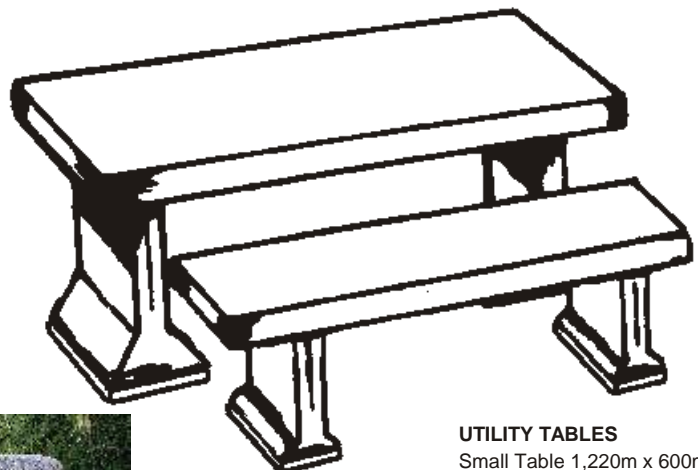

# Civic Seats

**CIVIC SEAT FREE STANDING**  
1,500m and 1,800m long  
800mm high x 630mm deep.

**CIVIC SEAT FIXED**  
1,500m and 1,800m long  
1100mm high (set 300mm  
below ground) x 630mm deep

**CIVIC BENCH**  
1,500m and 1,800m long  
455mm high x 435mm wide

Please note:  
Wooden slats require  
annual maintenance.

**CIVIC SINGLE SEATER ROUND**  
400mm high x 495mm diam

**ERICA BENCH**  
1,600m x 500mm x 500mm high

**ERICA BENCH MINOR**  
1,100m x 500mm x 500mm

# Civic Table

**CIVIC TABLE**  
750mm high x 685mm wide  
Available 1,800m or 1,500m.  
Optional: Hole for umbrella.

**UTILITY TABLES**  
Small Table 1,220m x 600mm  
Large Table 2,000m x 750mm  
**UTILITY BENCHES**  
Small Bench 1,220m x 370mm  
Large Bench 2,000m x 370mm  
**For stability**, supports should  
be mortared into position and  
onto tops, or request reinforcing  
to extend from base.  
Supports supplied loose.