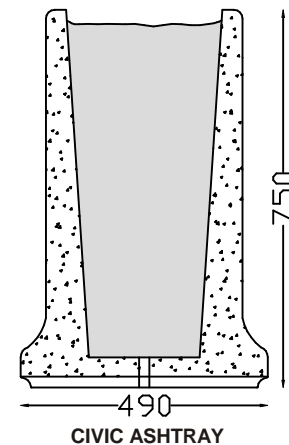

EXPOSED or GREY
Excl. Vat 15%
CT Delivery +10%

CIVIC LITTER BIN ROUND
760mm high x 495/385mm
diam. 155kg

CIVIC LITTER BIN SQUARE
760mm high x 400mm square
135kg

**CIVIC LITTER BIN SQUARE
"ADVERTISING"**
760mm high x 490mm square
With recessed panels 510mm
x 390mm.

**LID FOR SQUARE OR
ROUND LITTERBIN**

Civic Planters

CIVIC PLANTER ROUND
400mm high x 495mm diam

CIVIC PLANTER SQUARE
400mm high x 395mm square

CIVIC PLANTER SQUARE 700
700mm square x 500mm high

CIVIC ASHTRAY

Civic Bollards

Civic Seats

CIVIC SEAT FREE STANDING
1,500m and 1,800m long
800mm high x 630mm deep.

CIVIC SEAT FIXED
1,500m and 1,800m long
1100mm high (set 300mm
below ground) x 630mm deep

CIVIC BENCH
1,500m and 1,800m long
455mm high x 435mm wide