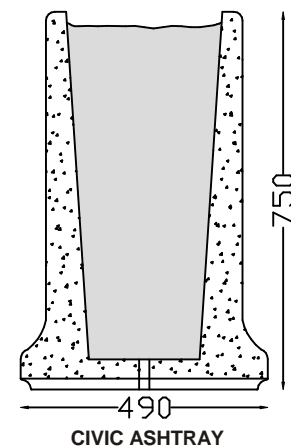

## Civic Planters

**CIVIC PLANTER ROUND**  
400mm high x 495mm diam

**CIVIC PLANTER SQUARE**  
400mm high x 395mm square

**CIVIC PLANTER SQUARE 700**  
700mm square x 500mm high

**CIVIC ASHTRAY**