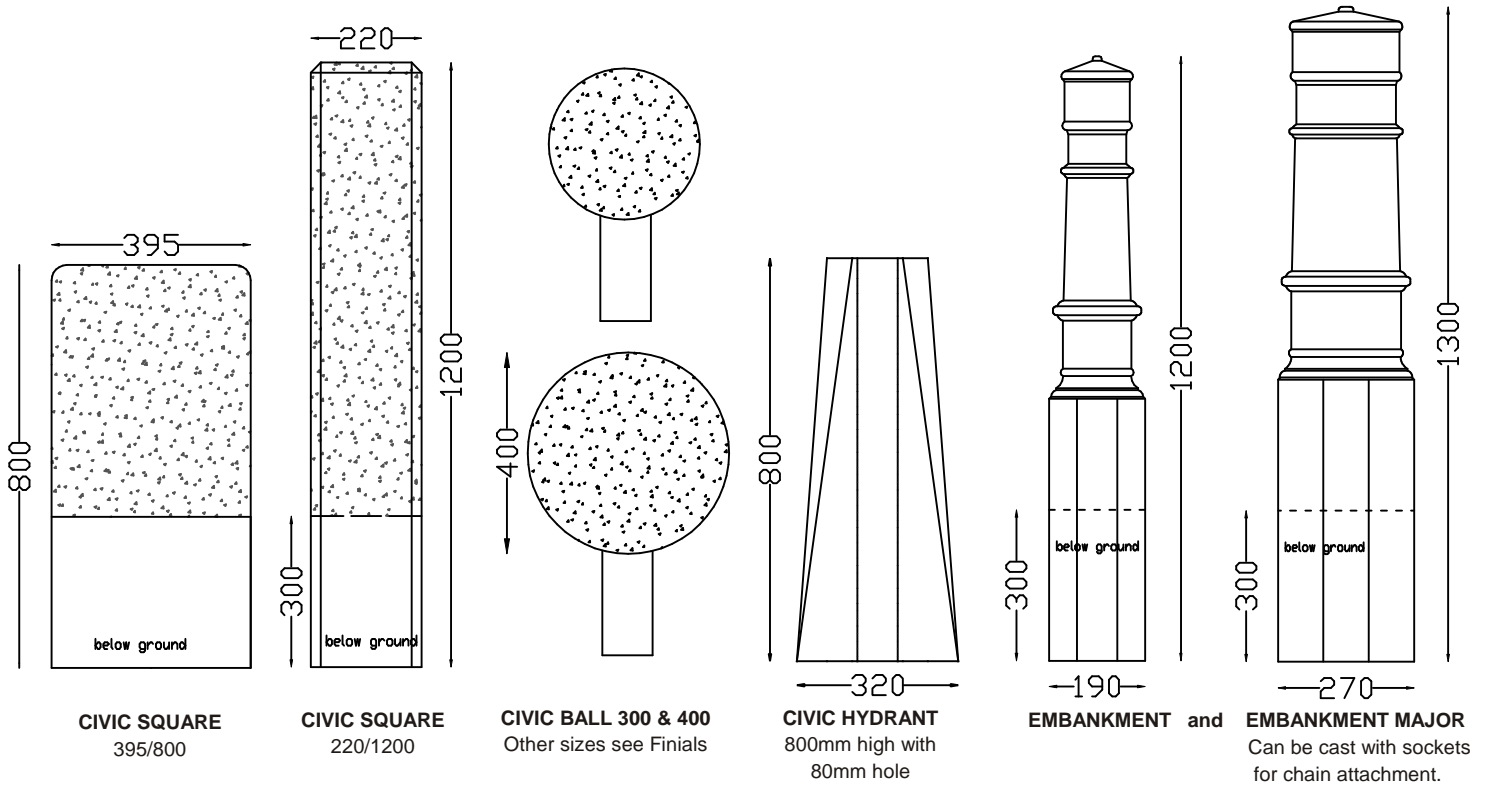

EXPOSED or GREY
Excl. Vat 15%
CT Delivery +10%

CIVIC LITTER BIN ROUND
760mm high x 495/385mm
diam. 155kg

CIVIC LITTER BIN SQUARE
760mm high x 400mm square
135kg

**CIVIC LITTER BIN SQUARE
"ADVERTISING"**

760mm high x 490mm square
With recessed panels 510mm
x 390mm.

**LID FOR SQUARE OR
ROUND LITTERBIN**

Civic Ashtray

CIVIC ASHTRAY

Civic Planters

CIVIC PLANTER ROUND
400mm high x 495mm diam

CIVIC PLANTER SQUARE
400mm high x 395mm square

CIVIC PLANTER SQUARE 700
700mm square x 500mm high

Civic Bollards

Civic Seats

CIVIC SEAT FREE STANDING
1,500m and 1,800m long
800mm high x 630mm deep.

CIVIC SEAT FIXED
1,500m and 1,800m long
1100mm high (set 300mm
below ground) x 630mm deep

CIVIC BENCH
1,500m and 1,800m long
455mm high x 435mm wide

Please note:
Wooden slats require
annual maintenance.

CIVIC SINGLE SEATER ROUND
400mm high x 495mm diam

ERICA BENCH
1,600m x 500mm x 500mm high

ERICA BENCH MINOR
1,100m x 500mm x 500mm

Civic Table

CIVIC TABLE
750mm high x 685mm wide
Available 1,800m or 1,500m.
Optional: Hole for umbrella.