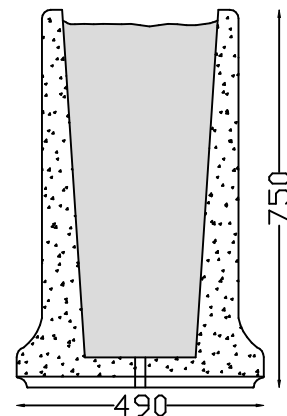

CIVIC LITTER BIN ROUND
760mm high x 495/385mm
diam. 155kg

CIVIC LITTER BIN SQUARE
760mm high x 400mm square
135kg

**CIVIC LITTER BIN SQUARE
"ADVERTISING"**
760mm high x 490mm square
With recessed panels 510mm
x 390mm.

**LID FOR SQUARE OR
ROUND LITTERBIN**

Civic Ashtray

CIVIC ASHTRAY

Civic Planters

CIVIC PLANTER ROUND
400mm high x 495mm diam

CIVIC PLANTER SQUARE
400mm high x 395mm square

CIVIC PLANTER SQUARE 700
700mm square x 500mm high