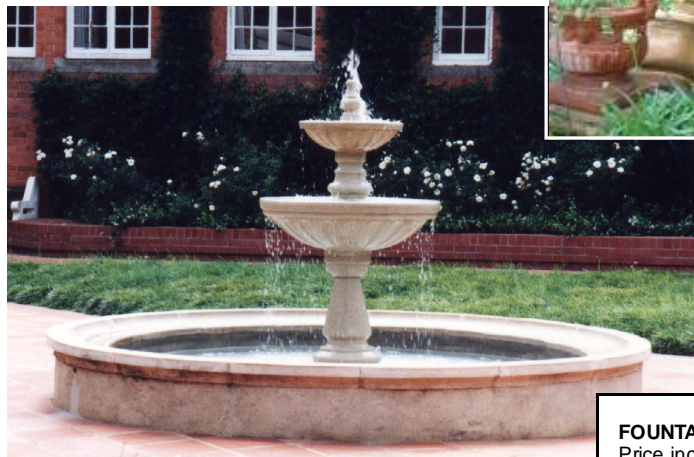

Section One: Your Garden.

Fountains

**PLETTENBERG
FOUNTAIN**
Pool approx 1,5m square

VINCENSO
2,450m diam x 920mm high

MICHAELHOUSE FOUNTAIN
Pool 3m diam x 1,8m high
Bowls 520mm and 900mm diam..

All fountain prices include local installation and an immersion pump. It is important to keep the pump immersed at all times and to clean the filter regularly. Prices may be subject to site condition. Electrical connection client's responsibility. Most fountains produce some splash.

PLANTAGENET WALL UNIT
1,060m high x 860mm wide
Various masks may be used

PLANTAGENET WALL MINI
700mm high x 500mm wide

SEAWAVE WALL UNIT
880mm high x 1,030m wide
Various masks may be used.

BLUE CIRCLE Fountain
Pool 6m diam x 600mm high, Overall 2,1m high