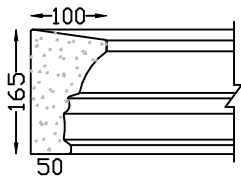

VENEER MOULDINGS Continued

DIAGONAL ST MK2 VENEER
Length 1,200m

DIAGONAL ST MK1 VENEER
Length 1,500m

HORATIO 100 VENEER
Length 1,200m

HORATIO 200 VENEER
Length 1,000m

PC-7 VENEER
Length 1,500m

WYNBERG VENEER
Length 1,200m

REEDED VENEER
Length 1,500m

PARIS 160 VENEER
Length 1,5m

PARIS 125 VENEER
Length 1,5m

PARIS 100 VENEER
Length 1,2m

PARIS 80 VENEER
length 1m

VENEER MOULDINGS (See also MOULDINGS)

Sold in lengths as specified below.
Fixing Details available.