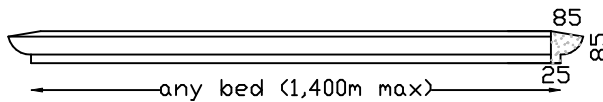

any bed (1,500m maximum)

APEX VENEER LINTEL

Max 1,500m bed. Larger sizes in more than one piece.

Any bed (1,900m max)

WB VENEER LINTEL

Max 1,900m bed. Larger sizes in more than one piece.

any bed (1,400m max)