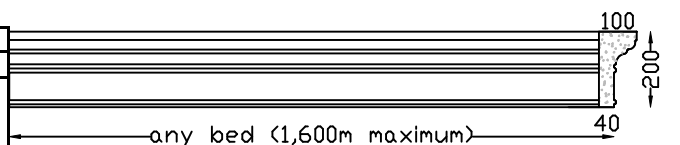

PARIS 125 VENEER LINTEL

Max 1,600m bed. Larger sizes in more than one piece.

PARIS 100 VENEER LINTEL

Max 1,300m bed. Larger sizes in more than one piece.

PARIS 80 VENEER LINTEL

Max 1,100m bed. Larger sizes in more than one piece.

HAMPTON 120 VENEER LINTEL

Max 1,600m bed. Larger sizes in more than one piece.

Also, **HAMPTON 210 VENEER LINTEL**
Max 1,800m bed. Larger sizes in more than one length.

WOODLANDS VENEER LINTEL FRC

Max 2,100m bed. Larger sizes in more than one piece.

LINTELS		Per meter	
		Excl.	Vat Incl.
All with Left & Right Returns. Fixing details available.		CT Delivery +10%	
APEX VENEER LINTEL	Max 1,500m bed	405.00	461.70
ARCHITRAVE VENEER LINTEL	Max 2,000m bed	324.00	369.36
CAPE ROYALE VENEER LINTEL FRC	Max 2,100m bed	447.00	509.58
CAROUSEL LINTEL	Max 1,900m bed	528.00	601.92
DRIP LINTEL	Max 1,550m bed	286.00	326.04
HAMPTON 120 VENEER LINTEL	Max 1,600m bed	286.00	326.04
HAMPTON 210 VENEER LINTEL	Max 1,800m bed	405.00	461.70
HORATIO 100 VENEER LINTEL	Max 1,350m bed	188.00	214.32
O.G. LINTEL	Max 2,000m bed	484.00	551.76
PARIS 80 VENEER LINTEL	Max 1,100m bed	147.00	167.58
PARIS 100 VENEER LINTEL	Max 1,300m bed	188.00	214.32
PARIS 125 VENEER LINTEL	Max 1,600m bed	286.00	326.04
PARIS 160 VENEER LINTEL	Max 2,000m bed	341.00	388.74
PARIS LINTEL Mk2	Max 1,790m bed	484.00	551.76
PC-7 VENEER LINTEL	Max 1,400m bed	289.00	329.46
PEDIMENT LINTEL	Max 1,950m bed	510.00	581.40
PEDIMENT VENEER LINTEL	Max 1,600m bed	422.00	481.08
TUSCAN 250 VENEER LINTEL	Max 1,600m bed	447.00	509.58
WB VENEER LINTEL	Max 1,900m bed	324.00	369.36
WOODLANDS LINTEL	Max 2,050m bed	531.00	605.34
WOODLANDS VENEER LINTEL FRC	Max 2,100m bed	413.00	470.82
Minimum charge is for 1m (if length is less than 1m)			
NB. Please order "bed" measurement (not overall).			