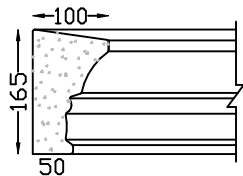

VENEER MOULDINGS Continued

DIAGONAL ST MK2 VENEER
Length 1,200m

DIAGONAL ST MK1 VENEER
Length 1,500m

HORATIO 100 VENEER
Length 1,200m

HORATIO 200 VENEER
Length 1,000m

PC-7 VENEER
Length 1,500m

WYNBERG VENEER
Length 1,200m

REEDED VENEER
Length 1,500m

PARIS 160 VENEER
Length 1,5m

PARIS 125 VENEER
Length 1,5m

PARIS 100 VENEER
Length 1,2m

PARIS 80 VENEER
length 1m

VENEER MOULDINGS (See also MOULDINGS)

Sold in lengths as specified below.
Fixing Details available.