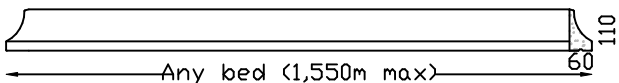

PC-7 VENEER LINTEL

Max 1,400m bed. Larger sizes in more than one piece.

any bed (2,100m max)

CAPE ROYALE VENEER LINTEL FRC

Max 2,100m bed. Larger sizes in more than one piece.

Any bed (1,550m max)

DRIP VENEER LINTEL

Max 1,550m bed. Larger sizes in more than one piece.

any bed (2,000m maximum)

PARIS 160 VENEER LINTEL

Max 2,000m bed. Larger sizes in more than one piece.

any bed (1,600m maximum)

PARIS 125 VENEER LINTEL

Max 1,600m bed. Larger sizes in more than one piece.