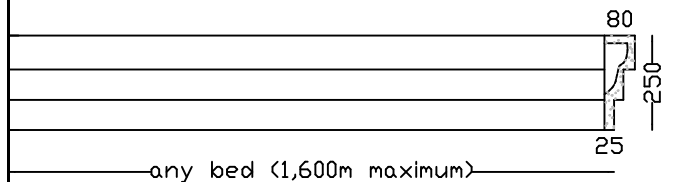

TUSCAN 250 VENEER LINTEL

Max 1,600m bed. Larger sizes in more than one piece.