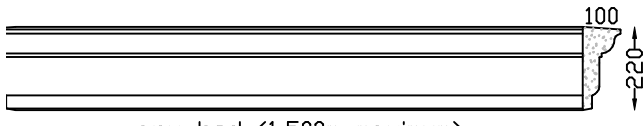

any bed (2,000m maximum)
PARIS LINTEL MK2
Max Bed 1,790m

Lintels - Veneer

For windows greater than max bed, lintel will be in more than one piece.

any bed (2,000m maximum)

ARCHITRAVE VENEER LINTEL

Max 2,000m bed. Larger sizes in more than one piece.

any bed (1,500m maximum)

APEX VENEER LINTEL

Max 1,500m bed. Larger sizes in more than one piece.

Any bed (1,900m max)

WB VENEER LINTEL

Max 1,900m bed. Larger sizes in more than one piece.

any bed (1,400m max)