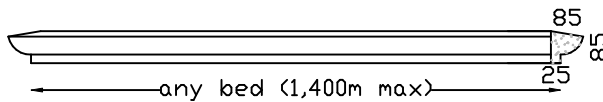

any bed (2,000m maximum)
PARIS LINTEL MK2
Max Bed 1,790m

Lintels - Veneer

For windows greater than max bed, lintel will be in more than one piece.

ARCHITRAVE VENEER LINTEL

Max 2,000m bed. Larger sizes in more than one piece.

APEX VENEER LINTEL

Max 1,500m bed. Larger sizes in more than one piece.

WB VENEER LINTEL

Max 1,900m bed. Larger sizes in more than one piece.

PC-7 VENEER LINTEL

Max 1,400m bed. Larger sizes in more than one piece.