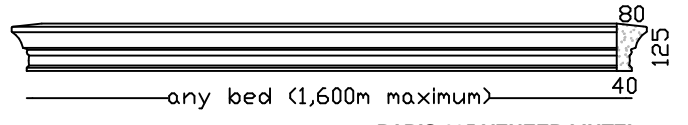

any bed (1,500m maximum)

APEX VENEER LINTEL

Max 1,500m bed. Larger sizes in more than one piece.

Any bed (1,900m max)

WB VENEER LINTEL

Max 1,900m bed. Larger sizes in more than one piece.

any bed (1,400m max)

PC-7 VENEER LINTEL

Max 1,400m bed. Larger sizes in more than one piece.

any bed (2,100m max)

CAPE ROYALE VENEER LINTEL FRC

Max 2,100m bed. Larger sizes in more than one piece.

Any bed (1,550m max)

DRIP VENEER LINTEL

Max 1,550m bed. Larger sizes in more than one piece.

any bed (2,000m maximum)

PARIS 160 VENEER LINTEL

Max 2,000m bed. Larger sizes in more than one piece.

any bed (1,600m maximum)

PARIS 125 VENEER LINTEL

Max 1,600m bed. Larger sizes in more than one piece.