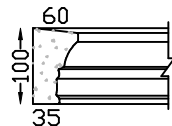

VENEER MOULDINGS Continued

DIAGONAL ST MK2 VENEER
Length 1,200m

DIAGONAL ST MK1 VENEER
Length 1,500m

HORATIO 100 VENEER
Length 1,200m

HORATIO 200 VENEER
Length 1,000m

PC-7 VENEER
Length 1,500m

WYNBERG VENEER
Length 1,200m

REEDED VENEER
Length 1,500m

PARIS 160 VENEER
Length 1,5m

PARIS 125 VENEER
Length 1,5m

PARIS 100 VENEER
Length 1,2m

PARIS 80 VENEER
length 1m

VENEER MOULDINGS (See also MOULDINGS)

Sold in lengths as specified below.
Fixing Details available.