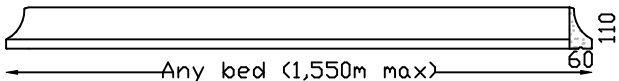

DRIP VENEER LINTEL

Max 1,550m bed. Larger sizes in more than one piece.