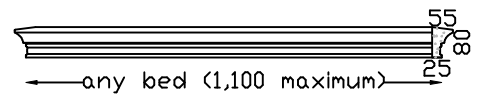

APEX VENEER LINTEL

Max 1,500m bed. Larger sizes in more than one piece.

WB VENEER LINTEL

Max 1,900m bed. Larger sizes in more than one piece.

PC-7 VENEER LINTEL

Max 1,400m bed. Larger sizes in more than one piece.

CAPE ROYALE VENEER LINTEL FRC

Max 2,100m bed. Larger sizes in more than one piece.

DRIP VENEER LINTEL

Max 1,550m bed. Larger sizes in more than one piece.

PARIS 160 VENEER LINTEL

Max 2,000m bed. Larger sizes in more than one piece.

PARIS 125 VENEER LINTEL

Max 1,600m bed. Larger sizes in more than one piece.

PARIS 100 VENEER LINTEL

Max 1,300m bed. Larger sizes in more than one piece.

PARIS 80 VENEER LINTEL

Max 1,100m bed. Larger sizes in more than one piece.