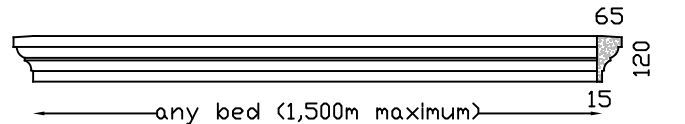

DRIP VENEER LINTEL

Max 1,550m bed. Larger sizes in more than one piece.

PARIS 160 VENEER LINTEL

Max 2,000m bed. Larger sizes in more than one piece.

PARIS 125 VENEER LINTEL

Max 1,600m bed. Larger sizes in more than one piece.

PARIS 100 VENEER LINTEL

Max 1,300m bed. Larger sizes in more than one piece.

PARIS 80 VENEER LINTEL

Max 1,100m bed. Larger sizes in more than one piece.

HAMPTON 120 VENEER LINTEL

Max 1,500m bed. Larger sizes in more than one piece.