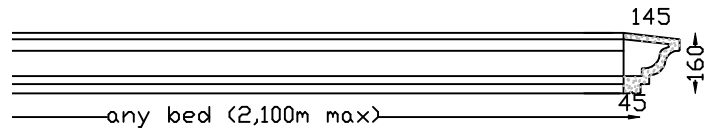

WOODLANDS VENEER LINTEL FRC

Max 2,100m bed. Larger sizes in more than one piece.

LINTELS		Per meter	
		Excl.	Vat 15%
All with Left & Right Returns. Fixing details available.		CT Delivery +10%	
APEX VENEER LINTEL	Max 1,500m bed	405.00	465.75
ARCHITRAVE VENEER LINTEL	Max 2,000m bed	324.00	372.60
CAPE ROYALE VENEER LINTEL FRC	Max 2,100m bed	447.00	514.05
CAROUSEL LINTEL	Max 1,900m bed	528.00	607.20
DRIP LINTEL	Max 1,550m bed	286.00	328.90
HAMPTON 120 VENEER LINTEL	Max 1,500m bed	286.00	328.90
HAMPTON 210 VENEER LINTEL	Max 1,800m bed	405.00	465.75
HORATIO 100 VENEER LINTEL	Max 1,350m bed	188.00	216.20
O.G. LINTEL	Max 2,000m bed	484.00	556.60
PARIS 80 VENEER LINTEL	Max 1,100m bed	147.00	169.05
PARIS 100 VENEER LINTEL	Max 1,300m bed	188.00	216.20
PARIS 125 VENEER LINTEL	Max 1,600m bed	286.00	328.90
PARIS 160 VENEER LINTEL	Max 2,000m bed	341.00	392.15
PARIS LINTEL Mk2	Max 1,790m bed	484.00	556.60
PC-7 VENEER LINTEL	Max 1,400m bed	289.00	332.35
PEDIMENT LINTEL	Max 1,950m bed	510.00	586.50
PEDIMENT VENEER LINTEL	Max 1,600m bed	422.00	485.30
TUSCAN 250 VENEER LINTEL	Max 1,600m bed	447.00	514.05
WB VENEER LINTEL	Max 1,900m bed	324.00	372.60
WOODLANDS LINTEL	Max 2,050m bed	531.00	610.65
WOODLANDS VENEER LINTEL FRC	Max 2,100m bed	413.00	474.95

Minimum charge is for 1m (if length is less than 1m)
NB. Please order "bed" measurement (not overall).