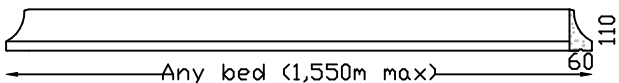

DRIP VENEER LINTEL

Max 1,550m bed. Larger sizes in more than one piece.