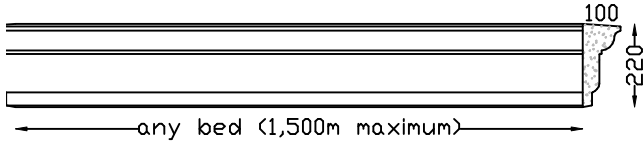

OG LINTEL

Max 2,000m bed

any bed (2,050m maximum)

WOODLANDS LINTEL

Max 2,050m bed

any bed (2,000m maximum)

PARIS LINTEL MK2

Max Bed 1,790m

Lintels - Veneer

For windows greater than max bed, lintel will be in more than one piece.

ARCHITRAVE VENEER LINTEL

Max 2,000m bed. Larger sizes in more than one piece.

APEX VENEER LINTEL

Max 1,500m bed. Larger sizes in more than one piece.