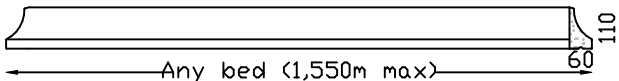

WB VENEER LINTEL

Max 1,900m bed. Larger sizes in more than one piece.

PC-7 VENEER LINTEL

Max 1,400m bed. Larger sizes in more than one piece.

CAPE ROYALE VENEER LINTEL FRC

Max 2,100m bed. Larger sizes in more than one piece.

DRIP VENEER LINTEL

Max 1,550m bed. Larger sizes in more than one piece.

PARIS 160 VENEER LINTEL

Max 2,000m bed. Larger sizes in more than one piece.

PARIS 125 VENEER LINTEL

Max 1,600m bed. Larger sizes in more than one piece.