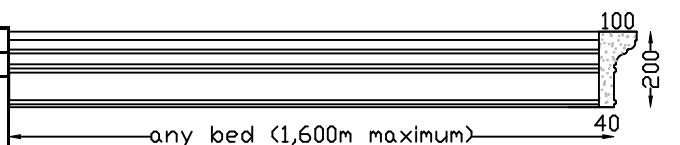

PEDIMENT VENEER LINTEL

Max 1,600m bed. Larger sizes in more than one piece.