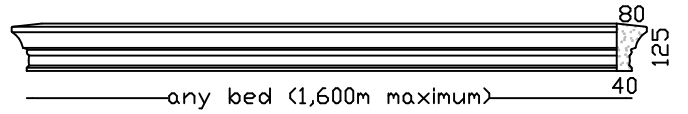

APEX VENEER LINTEL

Max 1,500m bed. Larger sizes in more than one piece.

WB VENEER LINTEL

Max 1,900m bed. Larger sizes in more than one piece.

PC-7 VENEER LINTEL

Max 1,400m bed. Larger sizes in more than one piece.

CAPE ROYALE VENEER LINTEL FRC

Max 2,100m bed. Larger sizes in more than one piece.

DRIP VENEER LINTEL

Max 1,550m bed. Larger sizes in more than one piece.

PARIS 160 VENEER LINTEL

Max 2,000m bed. Larger sizes in more than one piece.

PARIS 125 VENEER LINTEL

Max 1,600m bed. Larger sizes in more than one piece.

PARIS 100 VENEER LINTEL

Max 1,300m bed. Larger sizes in more than one piece.

PARIS 80 VENEER LINTEL

Max 1,100m bed. Larger sizes in more than one piece.