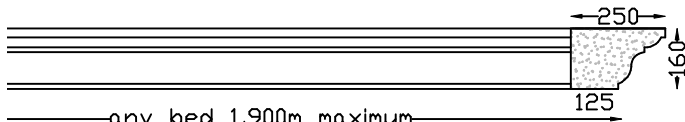

Lintels - Built In

CAROUSEL LINTEL
Max Bed 1,900m
Optional 2 x lifting sockets.