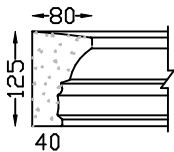

VENEER MOULDINGS Continued

DIAGONAL ST MK2 VENEER
Length 1,200m

DIAGONAL ST MK1 VENEER
Length 1,500m

HORATIO 100 VENEER
Length 1,200m

HORATIO 200 VENEER
Length 1,000m

PC-7 VENEER
Length 1,500m

WYNBERG VENEER
Length 1,200m

REEDED VENEER
Length 1,500m

PARIS 160 VENEER
Length 1,5m

PARIS 125 VENEER
Length 1,5m

PARIS 100 VENEER
Length 1,2m

PARIS 80 VENEER
length 1m

VENEER MOULDINGS (See also MOULDINGS)

Sold in lengths as specified below.
Fixing Details available.