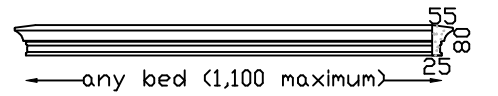

DRIP VENEER LINTEL

Max 1,550m bed. Larger sizes in more than one piece.

PARIS 160 VENEER LINTEL

Max 2,000m bed. Larger sizes in more than one piece.

PARIS 125 VENEER LINTEL

Max 1,600m bed. Larger sizes in more than one piece.

PARIS 100 VENEER LINTEL

Max 1,300m bed. Larger sizes in more than one piece.

PARIS 80 VENEER LINTEL

Max 1,100m bed. Larger sizes in more than one piece.

HAMPTON 120 VENEER LINTEL

Max 1,500m bed. Larger sizes in more than one piece.