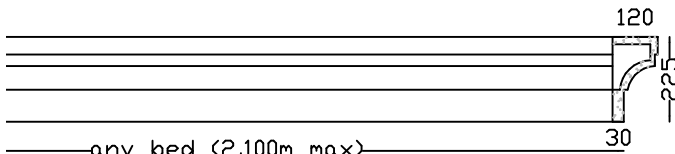

any bed (2,100m max)

CAPE ROYALE VENEER LINTEL FRC

Max 2,100m bed. Larger sizes in more than one piece.