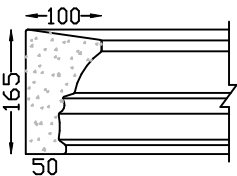

VENEER MOULDINGS Continued

DIAGONAL ST MK2 VENEER
Length 1,200m

DIAGONAL ST MK1 VENEER
Length 1,500m

HORATIO 100 VENEER
Length 1,200m

HORATIO 200 VENEER
Length 1,000m

PC-7 VENEER
Length 1,500m

WYNBERG VENEER
Length 1,200m

REEDED VENEER
Length 1,500m

PARIS 160 VENEER
Length 1,5m

PARIS 125 VENEER
Length 1,5m

PARIS 100 VENEER
Length 1,2m

PARIS 80 VENEER
length 1m

VENEER MOULDINGS (See also MOULDINGS)

Sold in lengths as specified below.
Fixing Details available.