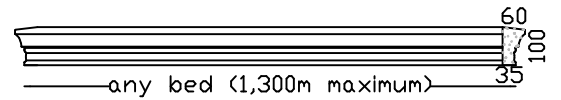

APEX VENEER LINTEL

Max 1,500m bed. Larger sizes in more than one piece.

WB VENEER LINTEL

Max 1,900m bed. Larger sizes in more than one piece.

PC-7 VENEER LINTEL

Max 1,400m bed. Larger sizes in more than one piece.

CAPE ROYALE VENEER LINTEL FRC

Max 2,100m bed. Larger sizes in more than one piece.

DRIP VENEER LINTEL

Max 1,550m bed. Larger sizes in more than one piece.

PARIS 160 VENEER LINTEL

Max 2,000m bed. Larger sizes in more than one piece.

PARIS 125 VENEER LINTEL

Max 1,600m bed. Larger sizes in more than one piece.

PARIS 100 VENEER LINTEL

Max 1,300m bed. Larger sizes in more than one piece.

PARIS 80 VENEER LINTEL

Max 1,100m bed. Larger sizes in more than one piece.