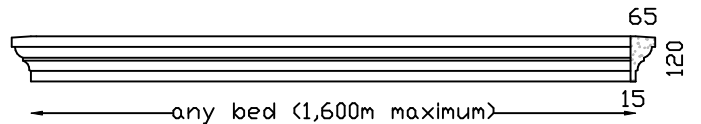

PARIS 125 VENEER LINTEL

Max 1,600m bed. Larger sizes in more than one piece.

PARIS 100 VENEER LINTEL

Max 1,300m bed. Larger sizes in more than one piece.

PARIS 80 VENEER LINTEL

Max 1,100m bed. Larger sizes in more than one piece.

HAMPTON 120 VENEER LINTEL

Max 1,600m bed. Larger sizes in more than one piece.

Also, **HAMPTON 210 VENEER LINTEL**
Max 1,800m bed. Larger sizes in more than one length.

WOODLANDS VENEER LINTEL FRC

Max 2,100m bed. Larger sizes in more than one piece.