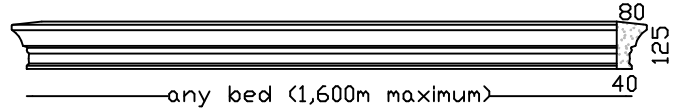

WB VENEER LINTEL

Max 1,900m bed. Larger sizes in more than one piece.

PC-7 VENEER LINTEL

Max 1,400m bed. Larger sizes in more than one piece.

CAPE ROYALE VENEER LINTEL FRC

Max 2,100m bed. Larger sizes in more than one piece.

DRIP VENEER LINTEL

Max 1,550m bed. Larger sizes in more than one piece.

PARIS 160 VENEER LINTEL

Max 2,000m bed. Larger sizes in more than one piece.

PARIS 125 VENEER LINTEL

Max 1,600m bed. Larger sizes in more than one piece.