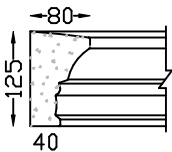

VENEER MOULDINGS Continued

DIAGONAL ST MK2 VENEER
Length 1,200m

DIAGONAL ST MK1 VENEER
Length 1,500m

HORATIO 100 VENEER
Length 1,200m

HORATIO 200 VENEER
Length 1,000m

PC-7 VENEER
Length 1,500m

WYNBERG VENEER
Length 1,200m

REEDED VENEER
Length 1,500m

PARIS 160 VENEER
Length 1,5m

PARIS 125 VENEER
Length 1,5m

PARIS 100 VENEER
Length 1,2m

PARIS 80 VENEER
length 1m

VENEER MOULDINGS (See also MOULDINGS)

Sold in lengths as specified below.
Fixing Details available.