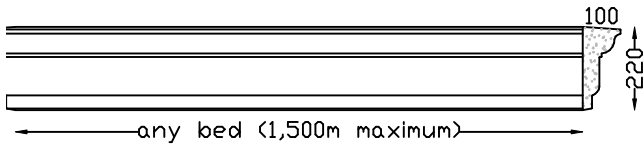

any bed (2,000m maximum)
PARIS LINTEL MK2
Max Bed 1,790m

Lintels - Veneer

For windows greater than max bed, lintel will be in more than one piece.

ARCHITRAVE VENEER LINTEL

Max 2,000m bed. Larger sizes in more than one piece.

APEX VENEER LINTEL

Max 1,500m bed. Larger sizes in more than one piece.

WB VENEER LINTEL

Max 1,900m bed. Larger sizes in more than one piece.

PC-7 VENEER LINTEL

Max 1,400m bed. Larger sizes in more than one piece.