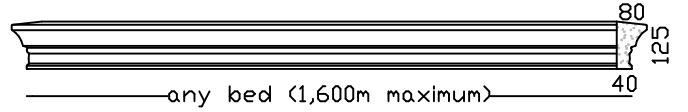

any bed (1,500m maximum)

APEX VENEER LINTEL

Max 1,500m bed. Larger sizes in more than one piece.

Any bed (1,900m max)

WB VENEER LINTEL

Max 1,900m bed. Larger sizes in more than one piece.

any bed (1,400m max)

PC-7 VENEER LINTEL

Max 1,400m bed. Larger sizes in more than one piece.

any bed (2,100m max)

CAPE ROYALE VENEER LINTEL FRC

Max 2,100m bed. Larger sizes in more than one piece.

Any bed (1,550m max)

DRIP VENEER LINTEL

Max 1,550m bed. Larger sizes in more than one piece.

any bed (2,000m maximum)

PARIS 160 VENEER LINTEL

Max 2,000m bed. Larger sizes in more than one piece.

any bed (1,600m maximum)

PARIS 125 VENEER LINTEL

Max 1,600m bed. Larger sizes in more than one piece.