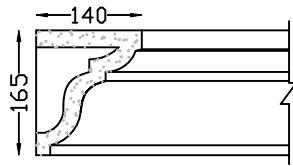

CAROUSEL VENEER FRC
Length 1,500m