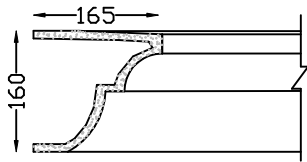

S.E. FRC VENEER
Length 1,500m max