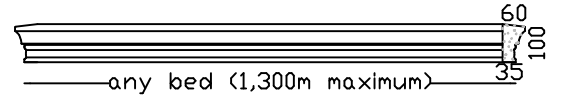

Max 1,550m bed. Larger sizes in more than one piece.

any bed (2,000m maximum)

PARIS 160 VENEER LINTEL

Max 2,000m bed. Larger sizes in more than one piece.

any bed (1,600m maximum)

PARIS 125 VENEER LINTEL

Max 1,600m bed. Larger sizes in more than one piece.

any bed (1,300m maximum)

PARIS 100 VENEER LINTEL

Max 1,300m bed. Larger sizes in more than one piece.

any bed (1,100 maximum)

PARIS 80 VENEER LINTEL

Max 1,100m bed. Larger sizes in more than one piece.

any bed (1,500m maximum)