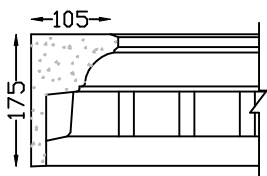

WEIMAN FRC VENEER
Length 1,500m

SLOAN COURSE
1,200m. Corners External and Internal

Veneer Mouldings

DIAGONAL ST. DENTIL VENEER
Length 1,000m

ARCHITRAVE VENEER
Length 1,200m

FASCIA VENEER
Length 1,000m

MOWBRAY VENEER
Length 1,500m