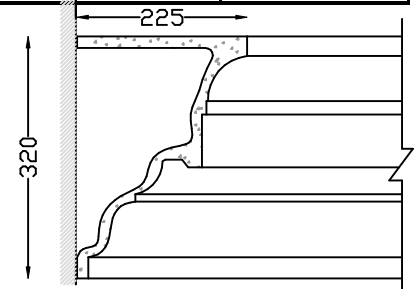

WEIMAN FRC VENEER
Length 1,500m

SLOAN COURSE
1,200m. Corners External and Internal

Veneer Mouldings

DIAGONAL ST. DENTIL VENEER
Length 1,000m

ARCHITRAVE VENEER
Length 1,200m

FASCIA VENEER
Length 1,000m

MOWBRAY VENEER
Length 1,500m