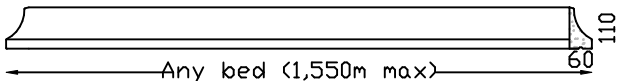

PC-7 VENEER LINTEL

Max 1,400m bed. Larger sizes in more than one piece.

any bed (2,100m max)

CAPE ROYALE VENEER LINTEL FRC

Max 2,100m bed. Larger sizes in more than one piece.

Any bed (1,550m max)

DRIP VENEER LINTEL