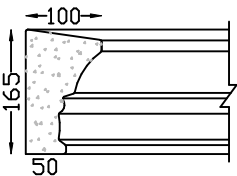

MAWOL VENEER
Length 1,200m

WB VENEER
Length 1,500m

OBSERVATORY VENEER
Length 1,200m.

STEPPED VENEER
Length 1,500m max

BULLNOSED VENEER
Length 1,500m

APEX VENEER
Length 1,000m.

Continued

VENEER MOULDINGS Continued

DIAGONAL ST MK2 VENEER
Length 1,200m

DIAGONAL ST MK1 VENEER
Length 1,500m

HORATIO 100 VENEER
Length 1,200m

HORATIO 200 VENEER
Length 1,000m

PC-7 VENEER
Length 1,500m

WYNBERG VENEER
Length 1,200m

REEDED VENEER
Length 1,500m

PARIS 160 VENEER
Length 1,5m

PARIS 125 VENEER
Length 1,5m

PARIS 100 VENEER
Length 1,2m

PARIS 80 VENEER
length 1m

VENEER MOULDINGS (See also MOULDINGS)

Sold in lengths as specified below.
Fixing Details available.