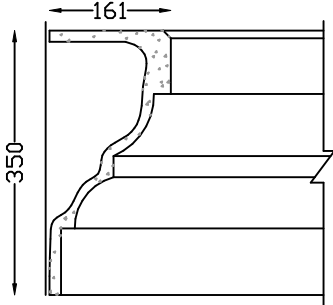

HAMPTON MAJOR Short Leg
Length 1,200m.