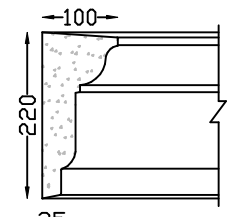

MAWOL VENEER
Length 1,200m

WB VENEER
Length 1,500m

OBSERVATORY VENEER
Length 1,200m.

STEPPED VENEER
Length 1,500m max

BULLNOSED VENEER
Length 1,500m

APEX VENEER
Length 1,000m.

Continued

VENEER MOULDINGS Continued