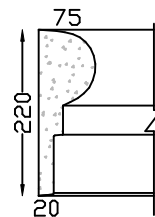

WEIMAN FRC VENEER
Length 1,500m

SLOAN COURSE
1,200m. Corners External and Internal

Veneer Mouldings

DIAGONAL ST. DENTIL VENEER
Length 1,000m

ARCHITRAVE VENEER
Length 1,200m

FASCIA VENEER
Length 1,000m

MOWBRAY VENEER
Length 1,500m

MAWOL VENEER
Length 1,200m

WB VENEER
Length 1,500m

OBSERVATORY VENEER
Length 1,200m.

STEPPED VENEER
Length 1,500m max

BULLNOSED VENEER
Length 1,500m

APEX VENEER
Length 1,000m.

Continued

VENEER MOULDINGS Continued

DIAGONAL ST MK2 VENEER
Length 1,200m

DIAGONAL ST MK1 VENEER
Length 1,500m

HORATIO 100 VENEER
Length 1,200m

HORATIO 200 VENEER
Length 1,000m

PC-7 VENEER
Length 1,500m

WYNBERG VENEER
Length 1,200m

REEDED VENEER
Length 1,500m

PARIS 160 VENEER
Length 1,5m

PARIS 125 VENEER
Length 1,5m

PARIS 100 VENEER
Length 1,2m

PARIS 80 VENEER
length 1m

VENEER MOULDINGS (See also MOULDINGS)

Sold in lengths as specified below.
Fixing Details available.