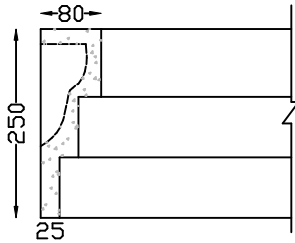

TUSCAN 250 FRC VENEER
Length 1,500m