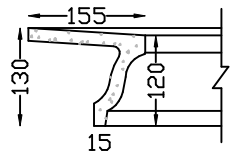

PARAPET FRC VENEER
Length 1,300m
Corner 1,350m with L&R return