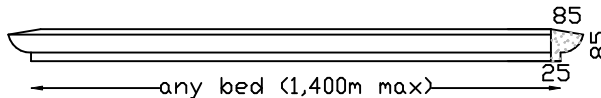

any bed (1,500m maximum)

APEX VENEER LINTEL

Max 1,500m bed. Larger sizes in more than one piece.

Any bed (1,900m max)

WB VENEER LINTEL

Max 1,900m bed. Larger sizes in more than one piece.

any bed (1,400m max)