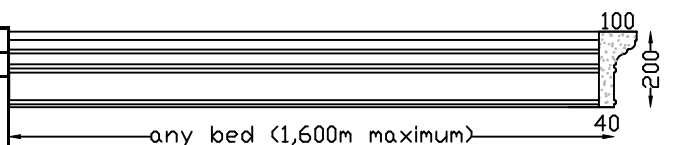

any bed (1,600m maximum)

PEDIMENT VENEER LINTEL

Max 1,600m bed. Larger sizes in more than one piece.