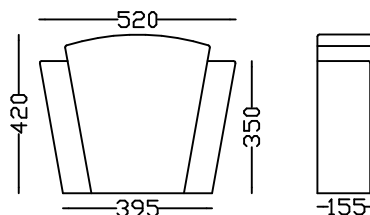

BOWOOD CORNICE MOULDING
Length 1,000m.

O.G. MINOR MOULDING
Length 1,000m.

Keystones

KEY 800 VENEER
1,1m/795mm diameter.

KEYSTONE K1

KEYSTONE SURROUND 420
750/420mm diameter

KEYSTONE VENEER 210

KEYSTONE MAJOR

PARIS 160 VENEER
Length 1,5m

PARIS 125 VENEER
Length 1,5m

PARIS 100 VENEER
Length 1,2m

PARIS 80 VENEER
length 1m

VENEER MOULDINGS (See also MOULDINGS)

Sold in lengths as specified below.
Fixing Details available.