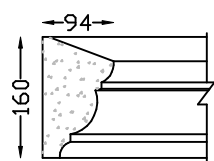

WEIMAN FRC VENEER
Length 1,500m

SLOAN COURSE
1,200m. Corners External and Internal

Veneer Mouldings

DIAGONAL ST. DENTIL VENEER
Length 1,000m

ARCHITRAVE VENEER
Length 1,200m

FASCIA VENEER
Length 1,000m

MOWBRAY VENEER
Length 1,500m

MAWOL VENEER
Length 1,200m

WB VENEER
Length 1,500m

OBSERVATORY VENEER
Length 1,200m.

STEPPED VENEER
Length 1,500m max

BULLNOSED VENEER
Length 1,500m

APEX VENEER
Length 1,000m.

Continued

VENEER MOULDINGS Continued