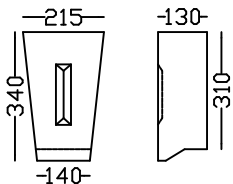

BOWOOD CORNICE MOULDING
Length 1,000m.

O.G. MINOR MOULDING
Length 1,000m.

Keystones

KEY 800 VENEER
1,1m/795mm diameter.

KEYSTONE K1

KEYSTONE SURROUND 420
750/420mm diameter

KEYSTONE VENEER 210

KEYSTONE MAJOR

PARIS 160 VENEER
Length 1,5m

PARIS 125 VENEER
Length 1,5m

PARIS 100 VENEER
Length 1,2m

PARIS 80 VENEER
length 1m

VENEER MOULDINGS (See also MOULDINGS)

Sold in lengths as specified below.
Fixing Details available.