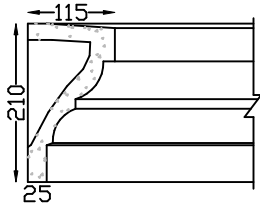

HAMPTON 210 VENEER
Length 1,500m.