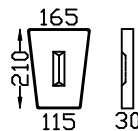

BOWOOD CORNICE MOULDING
Length 1,000m.

O.G. MINOR MOULDING
Length 1,000m.

Keystones

KEY 800 VENEER
1,1m/795mm diameter.

KEYSTONE K1

KEYSTONE SURROUND 420
750/420mm diameter

KEYSTONE VENEER 210

KEYSTONE MAJOR

PARIS 160 VENEER
Length 1,5m

PARIS 125 VENEER
Length 1,5m

PARIS 100 VENEER
Length 1,2m

PARIS 80 VENEER
length 1m

VENEER MOULDINGS (See also MOULDINGS)

Sold in lengths as specified below.
Fixing Details available.