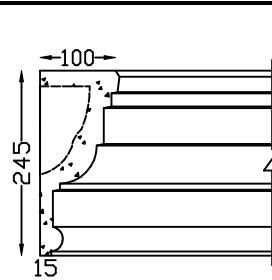

WEIMAN FRC VENEER
Length 1,500m

SLOAN COURSE
1,200m. Corners External and Internal

Veneer Mouldings

DIAGONAL ST. DENTIL VENEER
Length 1,000m

ARCHITRAVE VENEER
Length 1,200m

FASCIA VENEER
Length 1,000m

MOWBRAY VENEER
Length 1,500m