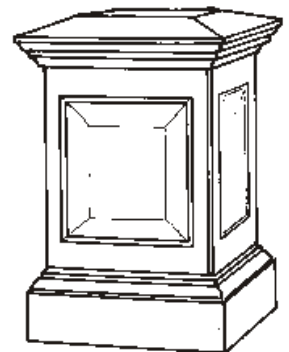

Pedestals

SQUARE REEDED 88
760mm high

CORINTHIAN 88
410mm high

CORINTHIAN 88
760mm high
Base 320mm square
Cap 370mm square

CORINTHIAN 66
760mm high
Base 300mm square

RICHMOND DORIC
760mm high
350mm base

CLASSIC 690mm
In grey/antique or cast stone.
Base 280mm. Top 300mm

SQUARE REEDED 66
410mm high

SQUARE REEDED 66
760mm high x 235mm

BEADED
510mm high

BEADED
770mm high
355mm base x 330mm top

MARKET
680mm high

BARBANIA
555mm high

PEDESTALS		GREY / ANTIQUE	
		Excl.	Vat 15%
Painted add 20%			
Please specify if pedestal is to be solid or holed.			
BARBANIA	555mm	649.00	746.35
BEADED	510mm	430.00	494.50
BEADED	770mm	788.00	906.20
CLASSIC 690	690mm	607.00	698.05
CLASSIC 690 CAST STONE	690mm	1,011.00	1,162.65
CORINTHIAN 66	760mm	631.00	725.65
CORINTHIAN 88	410mm	605.00	695.75
CORINTHIAN 88	760mm	826.00	949.90
IONIC	840mm	658.00	756.70
MARKET	680mm	374.00	430.10
PLETTENBERG 920	920mm	1,596.00	1,835.40
PLETTENBERG 690	690mm	1,144.00	1,315.60
RICHMOND DORIC	760mm	658.00	756.70
SQUARE REEDED 66	410mm	389.00	447.35
SQUARE REEDED 66	760mm	705.00	810.75
SQUARE REEDED 88	760mm	805.00	925.75
WARWICK	760mm	1,182.00	1,359.30

IONIC PEDESTAL
840mm high
230mm square cap

WARWICK
760mm high
Base 500mm square.

PLETTENBERG 920 PEDESTAL
920mm high
580mm square base
Supplied in three sections

PLETTENBERG 690
690mm high
460mm square base
Supplied in three sections

Bicycle Rack

QUADRANT CYCLE RACK
660mm long x 380mm high at back x 125mm wide
Drained to the side and with locking hole through rack.

BICYCLE RACK	EACH	
	Excl.	Vat 15%
QUADRANT BMX	262.00	301.30