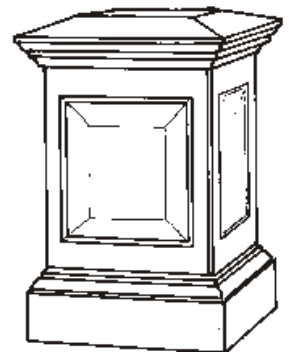

# Pedestals

**SQUARE REEDED 88**  
760mm high

**CORINTHIAN 88**  
410mm high

**CORINTHIAN 88**  
760mm high  
Base 320mm square  
Cap 370mm square

**CORINTHIAN 66**  
760mm high  
Base 300mm square

**RICHMOND DORIC**  
760mm high  
350mm base

**CLASSIC 690mm**  
In grey/antique or cast stone.  
Base 280mm. Top 300mm

**SQUARE REEDED 66**  
410mm high

**SQUARE REEDED 66**  
760mm high x 235mm

**BEADED**  
510mm high

**BEADED**  
770mm high  
355mm base x 330mm top

**MARKET**  
680mm high

**BARBANIA**  
555mm high

PEDESTALS		GREY / ANTIQUE	
		Excl.	Vat 15%
Painted add 20%			
Please specify if pedestal is to be solid or holed.			
BARBANIA	555mm	754.00	867.10
BEADED	510mm	501.00	576.15
BEADED	770mm	917.00	1,054.55
CLASSIC 690	690mm	705.00	810.75
CLASSIC 690 CAST STONE	690mm	1,175.00	1,351.25
CORINTHIAN 66	760mm	734.00	844.10
CORINTHIAN 88	410mm	703.00	808.45
CORINTHIAN 88	760mm	961.00	1,105.15
IONIC	840mm	765.00	879.75
MARKET	680mm	435.00	500.25
PLETTENBERG 920	920mm	1,855.00	2,133.25
PLETTENBERG 690	690mm	1,330.00	1,529.50
RICHMOND DORIC	760mm	765.00	879.75
SQUARE REEDED 66	410mm	453.00	520.95
SQUARE REEDED 66	760mm	820.00	943.00
SQUARE REEDED 88	760mm	936.00	1,076.40
WARWICK	760mm	1,375.00	1,581.25

**IONIC PEDESTAL**  
840mm high  
230mm square cap

**WARWICK**  
760mm high  
Base 500mm square.

**PLETTENBERG 920 PEDESTAL**  
920mm high  
580mm square base  
Supplied in three sections

**PLETTENBERG 690**  
690mm high  
460mm square base  
Supplied in three sections