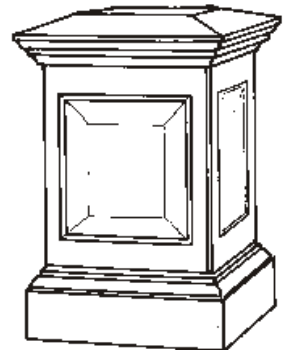

Pedestals

SQUARE REEDED 88
760mm high

CORINTHIAN 88
410mm high

CORINTHIAN 88
760mm high
Base 320mm square
Cap 370mm square

CORINTHIAN 66
760mm high
Base 300mm square

RICHMOND DORIC
760mm high
350mm base

CLASSIC 690mm
In grey/antique or cast stone.
Base 280mm. Top 300mm

SQUARE REEDED 66
410mm high

SQUARE REEDED 66
760mm high x 235mm

BEADED
510mm high

BEADED
770mm high
355mm base x 330mm top

MARKET
680mm high

BARBANIA
555mm high

PEDESTALS		GREY / ANTIQUE	
		Excl.	Vat 15%
Painted add 20%			
Please specify if pedestal is to be solid or holed.			
BARBANIA	555mm	665.00	764.75
BEADED	510mm	441.00	507.15
BEADED	770mm	808.00	929.20
CLASSIC 690	690mm	622.00	715.30
CLASSIC 690 CAST STONE	690mm	1,036.00	1,191.40
CORINTHIAN 66	760mm	647.00	744.05
CORINTHIAN 88	410mm	620.00	713.00
CORINTHIAN 88	760mm	847.00	974.05
IONIC	840mm	674.00	775.10
MARKET	680mm	383.00	440.45
PLETTENBERG 920	920mm	1,636.00	1,881.40
PLETTENBERG 690	690mm	1,173.00	1,348.95
RICHMOND DORIC	760mm	674.00	775.10
SQUARE REEDED 66	410mm	399.00	458.85
SQUARE REEDED 66	760mm	723.00	831.45
SQUARE REEDED 88	760mm	825.00	948.75
WARWICK	760mm	1,212.00	1,393.80

IONIC PEDESTAL
840mm high
230mm square cap

WARWICK
760mm high
Base 500mm square.

PLETTENBERG 920 PEDESTAL
920mm high
580mm square base
Supplied in three sections

PLETTENBERG 690
690mm high
460mm square base
Supplied in three sections

Bicycle Rack

QUADRANT CYCLE RACK
660mm long x 380mm high at back x 125mm wide
Drained to the side and with locking hole through rack.

BICYCLE RACK	EACH	
	Excl.	Vat 15%
QUADRANT BMX	269.00	309.35