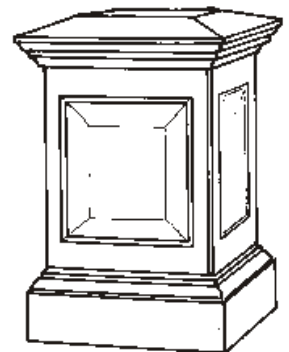

Pedestals

SQUARE REEDED 88
760mm high

CORINTHIAN 88
410mm high

CORINTHIAN 88
760mm high
Base 320mm square
Cap 370mm square

CORINTHIAN 66
760mm high
Base 300mm square

RICHMOND DORIC
760mm high
350mm base

CLASSIC 690mm
In grey/antique or cast stone.
Base 280mm. Top 300mm

SQUARE REEDED 66
410mm high

SQUARE REEDED 66
760mm high x 235mm

BEADED
510mm high

BEADED
770mm high
355mm base x 330mm top

MARKET
680mm high

BARBANIA
555mm high

PEDESTALS		GREY / ANTIQUE	
		Excl.	Vat Incl.
Painted add 20%			
Please specify if pedestal is to be solid or holed.			
BARBANIA	555mm	601.00	685.14
BEADED	510mm	398.00	453.72
BEADED	770mm	730.00	832.20
CLASSIC 690	690mm	562.00	640.68
CLASSIC 690 CAST STONE	690mm	936.00	1,067.04
CORINTHIAN 66	760mm	584.00	665.76
CORINTHIAN 88	410mm	560.00	638.40
CORINTHIAN 88	760mm	765.00	872.10
IONIC	840mm	609.00	694.26
MARKET	680mm	346.00	394.44
PLETTENBERG 920	920mm	1,478.00	1,684.92
PLETTENBERG 690	690mm	1,059.00	1,207.26
RICHMOND DORIC	760mm	609.00	694.26
SQUARE REEDED 66	410mm	360.00	410.40
SQUARE REEDED 66	760mm	653.00	744.42
SQUARE REEDED 88	760mm	745.00	849.30
WARWICK	760mm	1,094.00	1,247.16

IONIC PEDESTAL
840mm high
230mm square cap

WARWICK
760mm high
Base 500mm square.

PLETTENBERG 920 PEDESTAL
920mm high
580mm square base
Supplied in three sections

PLETTENBERG 690
690mm high
460mm square base
Supplied in three sections

Bicycle Rack

QUADRANT CYCLE RACK
660mm long x 380mm high at back x 125mm wide
Drained to the side and with locking hole through rack.

BICYCLE RACK	EACH	
	Excl.	Vat Incl.
QUADRANT BMX	243.00	277.02