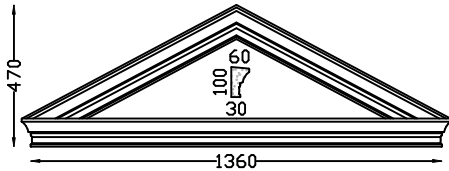

Pediments

APEX PEDIMENT PARIS 75

One size only.
In one piece.

CURVED PEDIMENT PARIS 100

One size only. In one piece.

Apex Pediments with Scroll Corbels,
Type 86 Columns on Beaded Pedestals with Paris Lintel over.

APEX PEDIMENT PARIS 100

1360mm bed and also 1000mm bed
In one piece.

CURVED PEDIMENT PARIS 160

Standard Bed 1,620m
Or MADE TO ORDER.

APEX PEDIMENT PARIS 125

One size only.
In one piece.

APEX PEDIMENT PARIS 160

Arches

KEystone ARCHES

Single Sided

Double Sided

VENEER ARCH

1,370m overall

ARCHES		EACH	
		Excl.	Vat 15%
		CT Delivery +10%	
KEYSTONE (no Key)	i/d 1,075m, o/d 1,375m	746.00	857.90
KEYSTONE (no Key)	i/d 1,280m, o/d 1,580m	821.00	944.15
KEYSTONE (no Key) 2 pieces	i/d 1,500m, o/d 1,800m	1,035.00	1,190.25
KEYSTONE KEY for above	137.00	157.55
KEYSTONE STRAIGHT	1,5m length	369.00	424.35
VENEER ARCH 1,370 Single Sided		793.00	911.95
VENEER ARCH 1,370 Double Sided		1,835.00	2,110.25
VENEER ARCH 2,180 Single Sided		1,402.00	1,612.30
VENEER ARCH 2,180 Double Sided		3,004.00	3,454.60
VENEER ARCH STRINGERS	Single sided 1,000m	235.00	270.25

Single Sided

Double Sided

VENEER ARCH

2,180m