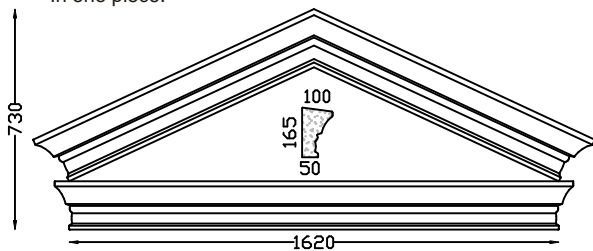

APEX PEDIMENT PARIS 100

1360mm bed and also 1000mm bed
In one piece.

CURVED PEDIMENT PARIS 160

Standard Bed 1,620m
Or MADE TO ORDER.

APEX PEDIMENT PARIS 125

One size only.
In one piece.

APEX PEDIMENT PARIS 160

Standard Bed 1,620m
Or MADE TO ORDER.

PEDIMENTS		EACH	
		Excl.	Vat Incl.
		CT Delivery +10%	
APEX PEDIMENT PARIS 160	in 2 Pieces Bed 1,620m	1,251.00	1,426.14
APEX PEDIMENT PARIS 125	in 1 Piece Bed 1,360m	906.00	1,032.84
APEX PEDIMENT PARIS 100	in 1 Piece Bed 1,360m Bed 1,000m	806.00	918.84
CURVED PEDIMENT PARIS 100	in 1 Piece Bed 1,000m	711.00	810.54
APEX PEDIMENT PARIS 75	in 1 Piece Bed 1,150m	552.00	629.28
CURVED PEDIMENT PARIS 160	in 2 Pieces Bed 1,620m	1,251.00	1,426.14

Arches

KEystone ARCHES

Single Sided

Double Sided

VENEER ARCH
1,370m overall

ARCHES		EACH	
		Excl.	Vat Incl.
		CT Delivery +10%	
KEYSTONE (no Key)	i/d 1,075m, o/d 1,375m	728.00	829.92
KEYSTONE (no Key)	i/d 1,280m, o/d 1,580m	801.00	913.14
KEYSTONE (no Key) 2 pieces	i/d 1,500m, o/d 1,800m	1,010.00	1,151.40
KEYSTONE KEY for above	134.00	152.76
KEYSTONE STRAIGHT	1,5m length	360.00	410.40
VENEER ARCH 1,370	Single Sided	774.00	882.36
VENEER ARCH 1,370	Double Sided	1,790.00	2,040.60
VENEER ARCH 2,180	Single Sided	1,368.00	1,559.52
VENEER ARCH 2,180	Double Sided	2,931.00	3,341.34
VENEER ARCH STRINGERS	Single sided 1,000m	229.00	261.06

Single Sided

Double Sided

VENEER ARCH
2,180m