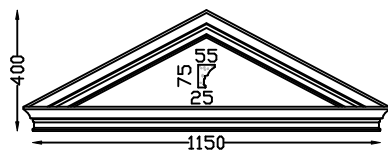

Pediments

APEX PEDIMENT PARIS 75

One size only.
In one piece.

CURVED PEDIMENT PARIS 100

One size only. In one piece.

Apex Pediments with Scroll Corbels,
Type 86 Columns on Beaded Pedestals with Paris Lintel over.

APEX PEDIMENT PARIS 100

1360mm bed and also 1000mm bed
In one piece.

CURVED PEDIMENT PARIS 160

Standard Bed 1,620m
Or MADE TO ORDER.

APEX PEDIMENT PARIS 125

One size only.
In one piece.

APEX PEDIMENT PARIS 160

Arches

KEystone ARCHES

Single Sided

Double Sided

VENEER ARCH
1,370m overall

ARCHES		EACH	
		Excl.	Vat 15%
KEYSTONE (no Key) i/d 1,075m, o/d 1,375m		846.00	972.90
KEYSTONE (no Key) i/d 1,280m, o/d 1,580m		931.00	1,070.65
KEYSTONE (no Key) 2 pieces i/d 1,500m, o/d 1,800m		1,174.00	1,350.10
KEYSTONE KEY for above		155.00	178.25
KEYSTONE STRAIGHT 1,5m length		419.00	481.85
VENEER ARCH 1,370 Single Sided		900.00	1,035.00
VENEER ARCH 1,370 Double Sided		2,081.00	2,393.15
VENEER ARCH 2,180 Single Sided		1,590.00	1,828.50
VENEER ARCH 2,180 Double Sided		3,407.00	3,918.05
VENEER ARCH STRINGERS Single sided 1,000m		266.00	305.90