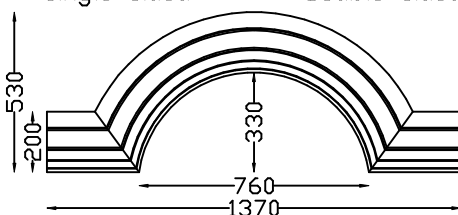

Standard Bed 1,620m
Or MADE TO ORDER.

PEDIMENTS		EACH	
		Excl.	Vat 15%
Standard or to order. Other sizes please enquire for price.		CT Delivery +10%	
APEX PEDIMENT PARIS 160	in 2 Pieces Bed 1,620m	1,454.00	1,672.10
APEX PEDIMENT PARIS 125	in 1 Piece Bed 1,360m	1,053.00	1,210.95
APEX PEDIMENT PARIS 100	in 1 Piece Bed 1,360m Bed 1,000m	937.00	1,077.55
CURVED PEDIMENT PARIS 100	in 1 Piece Bed 1,000m	826.00	949.90
APEX PEDIMENT PARIS 75	in 1 Piece Bed 1,150m	642.00	738.30
CURVED PEDIMENT PARIS 160	in 2 Pieces Bed 1,620m	1,454.00	1,672.10

Arches

KEystone ARCHES

Single Sided

Double Sided

VENEER ARCH
1,370m overall

ARCHES		EACH	
		Excl.	Vat 15%
KEYSTONE (no Key) i/d 1,075m, o/d 1,375m		846.00	972.90
KEYSTONE (no Key) i/d 1,280m, o/d 1,580m		931.00	1,070.65
KEYSTONE (no Key) 2 pieces i/d 1,500m, o/d 1,800m		1,174.00	1,350.10
KEYSTONE KEY for above		155.00	178.25
KEYSTONE STRAIGHT 1,5m length		419.00	481.85
VENEER ARCH 1,370 Single Sided		900.00	1,035.00
VENEER ARCH 1,370 Double Sided		2,081.00	2,393.15
VENEER ARCH 2,180 Single Sided		1,590.00	1,828.50
VENEER ARCH 2,180 Double Sided		3,407.00	3,918.05
VENEER ARCH STRINGERS Single sided 1,000m		266.00	305.90

Single Sided

Double Sided

VENEER ARCH
2,180m