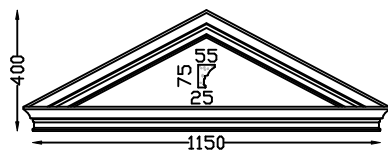

Pediments

APEX PEDIMENT PARIS 75

One size only.
In one piece.

CURVED PEDIMENT PARIS 100

One size only. In one piece.

Apex Pediments with Scroll Corbels,
Type 86 Columns on Beaded Pedestals with Paris Lintel over.

APEX PEDIMENT PARIS 100

1360mm bed and also 1000mm bed
In one piece.

CURVED PEDIMENT PARIS 160

Standard Bed 1,620m
Or MADE TO ORDER.

APEX PEDIMENT PARIS 125

One size only.
In one piece.

APEX PEDIMENT PARIS 160

Arches

KEystone ARCHES

Single Sided

Double Sided

VENEER ARCH

1,370m overall

ARCHES		EACH	
		Excl.	Vat 15%
		CT Delivery +10%	
KEYSTONE (no Key)	i/d 1,075m, o/d 1,375m	746.00	857.90
KEYSTONE (no Key)	i/d 1,280m, o/d 1,580m	821.00	944.15
KEYSTONE (no Key) 2 pieces	i/d 1,500m, o/d 1,800m	1,035.00	1,190.25
KEYSTONE KEY for above	137.00	157.55
KEYSTONE STRAIGHT	1,5m length	369.00	424.35
VENEER ARCH 1,370 Single Sided		793.00	911.95
VENEER ARCH 1,370 Double Sided		1,835.00	2,110.25
VENEER ARCH 2,180 Single Sided		1,402.00	1,612.30
VENEER ARCH 2,180 Double Sided		3,004.00	3,454.60
VENEER ARCH STRINGERS	Single sided 1,000m	235.00	270.25