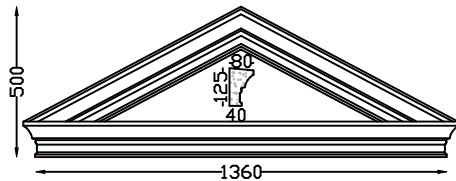

Pediments

APEX PEDIMENT PARIS 75

One size only.
In one piece.

CURVED PEDIMENT PARIS 100

One size only. In one piece.

Apex Pediments with Scroll Corbels,
Type 86 Columns on Beaded Pedestals with Paris Lintel over.

APEX PEDIMENT PARIS 100

1360mm bed and also 1000mm bed
In one piece.

CURVED PEDIMENT PARIS 160

Standard Bed 1,620m
Or MADE TO ORDER.

APEX PEDIMENT PARIS 125

One size only.
In one piece.

APEX PEDIMENT PARIS 160

Arches

KEystone ARCHES

Single Sided

Double Sided

VENEER ARCH

1,370m overall

ARCHES		EACH	
		Excl.	Vat 15%
		CT Delivery +10%	
KEYSTONE (no Key)	i/d 1,075m, o/d 1,375m	746.00	857.90
KEYSTONE (no Key)	i/d 1,280m, o/d 1,580m	821.00	944.15
KEYSTONE (no Key) 2 pieces	i/d 1,500m, o/d 1,800m	1,035.00	1,190.25
KEYSTONE KEY for above	137.00	157.55
KEYSTONE STRAIGHT	1,5m length	369.00	424.35
VENEER ARCH 1,370 Single Sided		793.00	911.95
VENEER ARCH 1,370 Double Sided		1,835.00	2,110.25
VENEER ARCH 2,180 Single Sided		1,402.00	1,612.30
VENEER ARCH 2,180 Double Sided		3,004.00	3,454.60
VENEER ARCH STRINGERS	Single sided 1,000m	235.00	270.25

Single Sided

Double Sided

VENEER ARCH

2,180m