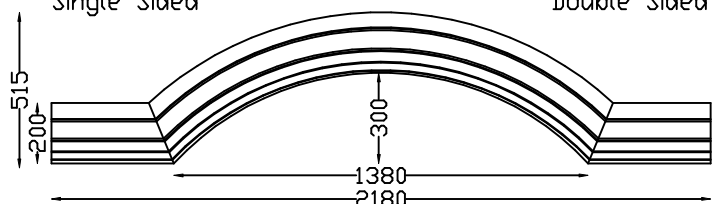

Standard Bed 1,620m
Or MADE TO ORDER.

PEDIMENTS		EACH	
		Excl.	Vat Incl.
		CT Delivery +10%	
APEX PEDIMENT PARIS 160	in 2 Pieces Bed 1,620m	1,251.00	1,426.14
APEX PEDIMENT PARIS 125	in 1 Piece Bed 1,360m	906.00	1,032.84
APEX PEDIMENT PARIS 100	in 1 Piece Bed 1,360m Bed 1,000m	806.00	918.84
CURVED PEDIMENT PARIS 100	in 1 Piece Bed 1,000m	711.00	810.54
APEX PEDIMENT PARIS 75	in 1 Piece Bed 1,150m	552.00	629.28
CURVED PEDIMENT PARIS 160	in 2 Pieces Bed 1,620m	1,251.00	1,426.14

Arches

KEystone ARCHES

Single Sided

Double Sided

VENEER ARCH
1,370m overall

ARCHES		EACH	
		Excl.	Vat Incl.
		CT Delivery +10%	
KEYSTONE (no Key)	i/d 1,075m, o/d 1,375m	728.00	829.92
KEYSTONE (no Key)	i/d 1,280m, o/d 1,580m	801.00	913.14
KEYSTONE (no Key) 2 pieces	i/d 1,500m, o/d 1,800m	1,010.00	1,151.40
KEYSTONE KEY for above	134.00	152.76
KEYSTONE STRAIGHT	1,5m length	360.00	410.40
VENEER ARCH 1,370	Single Sided	774.00	882.36
VENEER ARCH 1,370	Double Sided	1,790.00	2,040.60
VENEER ARCH 2,180	Single Sided	1,368.00	1,559.52
VENEER ARCH 2,180	Double Sided	2,931.00	3,341.34
VENEER ARCH STRINGERS	Single sided 1,000m	229.00	261.06

Single Sided

Double Sided

VENEER ARCH
2,180m