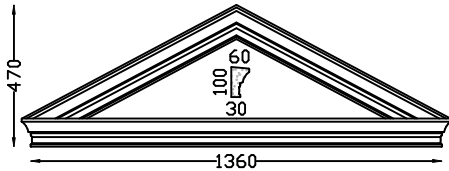

Pediments

APEX PEDIMENT PARIS 75

One size only.
In one piece.

CURVED PEDIMENT PARIS 100

One size only. In one piece.

Apex Pediments with Scroll Corbels,
Type 86 Columns on Beaded Pedestals with Paris Lintel over.

APEX PEDIMENT PARIS 100

1360mm bed and also 1000mm bed
In one piece.

CURVED PEDIMENT PARIS 160

Standard Bed 1,620m
Or MADE TO ORDER.

APEX PEDIMENT PARIS 125

One size only.
In one piece.

APEX PEDIMENT PARIS 160

Arches

KEystone ARCHES

Single Sided

Double Sided

VENEER ARCH
1,370m overall

ARCHES		EACH	
		Excl.	Vat 15%
KEYSTONE (no Key) i/d 1,075m, o/d 1,375m		846.00	972.90
KEYSTONE (no Key) i/d 1,280m, o/d 1,580m		931.00	1,070.65
KEYSTONE (no Key) 2 pieces i/d 1,500m, o/d 1,800m		1,174.00	1,350.10
KEYSTONE KEY for above		155.00	178.25
KEYSTONE STRAIGHT 1,5m length		419.00	481.85
VENEER ARCH 1,370 Single Sided		900.00	1,035.00
VENEER ARCH 1,370 Double Sided		2,081.00	2,393.15
VENEER ARCH 2,180 Single Sided		1,590.00	1,828.50
VENEER ARCH 2,180 Double Sided		3,407.00	3,918.05
VENEER ARCH STRINGERS Single sided 1,000m		266.00	305.90

Single Sided

Double Sided

VENEER ARCH
2,180m