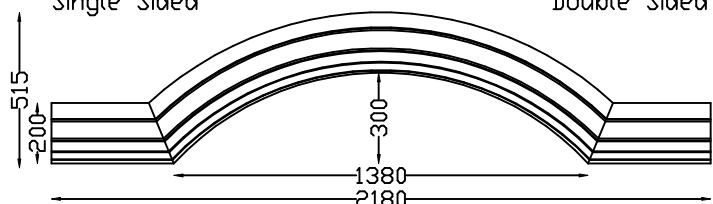

Standard Bed 1,620m
Or MADE TO ORDER.

PEDIMENTS		EACH	
		Excl.	Vat 15%
Standard or to order. Other sizes please enquire for price.		CT Delivery +10%	
APEX PEDIMENT PARIS 160	in 2 Pieces Bed 1,620m	1,454.00	1,672.10
APEX PEDIMENT PARIS 125	in 1 Piece Bed 1,360m	1,053.00	1,210.95
APEX PEDIMENT PARIS 100	in 1 Piece Bed 1,360m Bed 1,000m	937.00	1,077.55
CURVED PEDIMENT PARIS 100	in 1 Piece Bed 1,000m	826.00	949.90
APEX PEDIMENT PARIS 75	in 1 Piece Bed 1,150m	642.00	738.30
CURVED PEDIMENT PARIS 160	in 2 Pieces Bed 1,620m	1,454.00	1,672.10

Arches

KEystone ARCHES

Single Sided

Double Sided

VENEER ARCH
1,370m overall

ARCHES		EACH	
		Excl.	Vat 15%
KEYSTONE (no Key) i/d 1,075m, o/d 1,375m		846.00	972.90
KEYSTONE (no Key) i/d 1,280m, o/d 1,580m		931.00	1,070.65
KEYSTONE (no Key) 2 pieces i/d 1,500m, o/d 1,800m		1,174.00	1,350.10
KEYSTONE KEY for above		155.00	178.25
KEYSTONE STRAIGHT 1,5m length		419.00	481.85
VENEER ARCH 1,370 Single Sided		900.00	1,035.00
VENEER ARCH 1,370 Double Sided		2,081.00	2,393.15
VENEER ARCH 2,180 Single Sided		1,590.00	1,828.50
VENEER ARCH 2,180 Double Sided		3,407.00	3,918.05
VENEER ARCH STRINGERS Single sided 1,000m		266.00	305.90

Single Sided

Double Sided

VENEER ARCH
2,180m