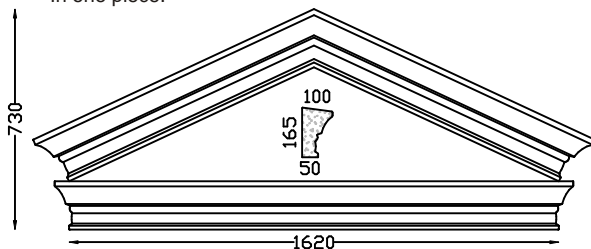

APEX PEDIMENT PARIS 100

1360mm bed and also 1000mm bed
In one piece.

CURVED PEDIMENT PARIS 160

Standard Bed 1,620m
Or MADE TO ORDER.

APEX PEDIMENT PARIS 125

One size only.
In one piece.

APEX PEDIMENT PARIS 160

Standard Bed 1,620m
Or MADE TO ORDER.

PEDIMENTS		EACH	
		Excl.	Vat 15%
Standard or to order. Other sizes please enquire for price.		CT Delivery +10%	
APEX PEDIMENT PARIS 160	in 2 Pieces Bed 1,620m	1,454.00	1,672.10
APEX PEDIMENT PARIS 125	in 1 Piece Bed 1,360m	1,053.00	1,210.95
APEX PEDIMENT PARIS 100	in 1 Piece Bed 1,360m Bed 1,000m	937.00	1,077.55
CURVED PEDIMENT PARIS 100	in 1 Piece Bed 1,000m	826.00	949.90
APEX PEDIMENT PARIS 75	in 1 Piece Bed 1,150m	642.00	738.30
CURVED PEDIMENT PARIS 160	in 2 Pieces Bed 1,620m	1,454.00	1,672.10

Arches

KEystone ARCHES

Single Sided

Double Sided

VENEER ARCH
1,370m overall

ARCHES		EACH	
		Excl.	Vat 15%
KEYSTONE (no Key) i/d 1,075m, o/d 1,375m		846.00	972.90
KEYSTONE (no Key) i/d 1,280m, o/d 1,580m		931.00	1,070.65
KEYSTONE (no Key) 2 pieces i/d 1,500m, o/d 1,800m		1,174.00	1,350.10
KEYSTONE KEY for above		155.00	178.25
KEYSTONE STRAIGHT 1,5m length		419.00	481.85
VENEER ARCH 1,370 Single Sided		900.00	1,035.00
VENEER ARCH 1,370 Double Sided		2,081.00	2,393.15
VENEER ARCH 2,180 Single Sided		1,590.00	1,828.50
VENEER ARCH 2,180 Double Sided		3,407.00	3,918.05
VENEER ARCH STRINGERS Single sided 1,000m		266.00	305.90

Single Sided

Double Sided

VENEER ARCH
2,180m