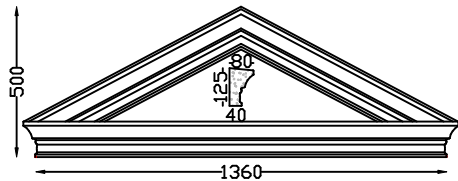

Pediments

APEX PEDIMENT PARIS 75

One size only.
In one piece.

CURVED PEDIMENT PARIS 100

One size only. In one piece.

Apex Pediments with Scroll Corbels,
Type 86 Columns on Beaded Pedestals with Paris Lintel over.

APEX PEDIMENT PARIS 100

1360mm bed and also 1000mm bed
In one piece.

CURVED PEDIMENT PARIS 160

Standard Bed 1,620m
Or MADE TO ORDER.

APEX PEDIMENT PARIS 125

One size only.
In one piece.

APEX PEDIMENT PARIS 160

Arches

KEystone ARCHES

Single Sided

Double Sided

VENEER ARCH
1,370m overall

ARCHES		EACH	
		Excl.	Vat Incl.
		CT Delivery +10%	
KEYSTONE (no Key)	i/d 1,075m, o/d 1,375m	728.00	829.92
KEYSTONE (no Key)	i/d 1,280m, o/d 1,580m	801.00	913.14
KEYSTONE (no Key) 2 pieces	i/d 1,500m, o/d 1,800m	1,010.00	1,151.40
KEYSTONE KEY for above	134.00	152.76
KEYSTONE STRAIGHT	1,5m length	360.00	410.40
VENEER ARCH 1,370	Single Sided	774.00	882.36
VENEER ARCH 1,370	Double Sided	1,790.00	2,040.60
VENEER ARCH 2,180	Single Sided	1,368.00	1,559.52
VENEER ARCH 2,180	Double Sided	2,931.00	3,341.34
VENEER ARCH STRINGERS	Single sided 1,000m	229.00	261.06

Single Sided

Double Sided

VENEER ARCH
2,180m