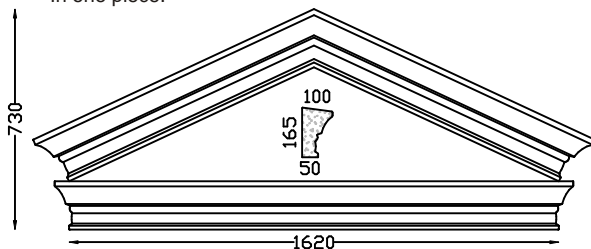

APEX PEDIMENT PARIS 100

1360mm bed and also 1000mm bed
In one piece.

CURVED PEDIMENT PARIS 160

Standard Bed 1,620m
Or MADE TO ORDER.

APEX PEDIMENT PARIS 125

One size only.
In one piece.

APEX PEDIMENT PARIS 160

Standard Bed 1,620m
Or MADE TO ORDER.

PEDIMENTS		EACH	
		Excl.	Vat 15%
		CT Delivery +10%	
APEX PEDIMENT PARIS 160	in 2 Pieces Bed 1,620m	1,282.00	1,474.30
APEX PEDIMENT PARIS 125	in 1 Piece Bed 1,360m	929.00	1,068.35
APEX PEDIMENT PARIS 100	in 1 Piece Bed 1,360m Bed 1,000m	826.00 729.00	949.90 838.35
CURVED PEDIMENT PARIS 100	in 1 Piece Bed 1,000m	729.00	838.35
APEX PEDIMENT PARIS 75	in 1 Piece Bed 1,150m	566.00	650.90
CURVED PEDIMENT PARIS 160	in 2 Pieces Bed 1,620m	1,282.00	1,474.30

Arches

KEystone ARCHES

Single Sided

Double Sided

VENEER ARCH

1,370m overall

ARCHES		EACH	
		Excl.	Vat 15%
		CT Delivery +10%	
KEYSTONE (no Key)	i/d 1,075m, o/d 1,375m	746.00	857.90
KEYSTONE (no Key)	i/d 1,280m, o/d 1,580m	821.00	944.15
KEYSTONE (no Key) 2 pieces	i/d 1,500m, o/d 1,800m	1,035.00	1,190.25
KEYSTONE KEY for above	137.00	157.55
KEYSTONE STRAIGHT	1,5m length	369.00	424.35
VENEER ARCH 1,370 Single Sided		793.00	911.95
VENEER ARCH 1,370 Double Sided		1,835.00	2,110.25
VENEER ARCH 2,180 Single Sided		1,402.00	1,612.30
VENEER ARCH 2,180 Double Sided		3,004.00	3,454.60
VENEER ARCH STRINGERS	Single sided 1,000m	235.00	270.25

Single Sided

Double Sided

VENEER ARCH

2,180m