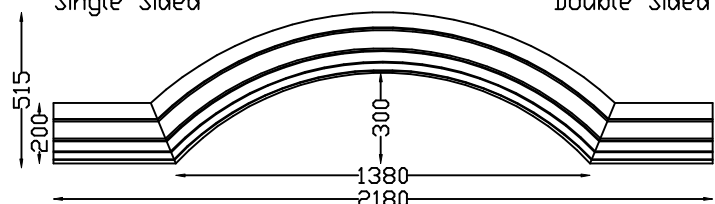

Arches

KEystone ARCHES

Single Sided

Double Sided

VENEER ARCH

1,370m overall

ARCHES		EACH	
		Excl.	Vat 15%
		CT Delivery +10%	
KEYSTONE (no Key)	i/d 1,075m, o/d 1,375m	746.00	857.90
KEYSTONE (no Key)	i/d 1,280m, o/d 1,580m	821.00	944.15
KEYSTONE (no Key) 2 pieces	i/d 1,500m, o/d 1,800m	1,035.00	1,190.25
KEYSTONE KEY for above	137.00	157.55
KEYSTONE STRAIGHT	1,5m length	369.00	424.35
VENEER ARCH 1,370 Single Sided		793.00	911.95
VENEER ARCH 1,370 Double Sided		1,835.00	2,110.25
VENEER ARCH 2,180 Single Sided		1,402.00	1,612.30
VENEER ARCH 2,180 Double Sided		3,004.00	3,454.60
VENEER ARCH STRINGERS	Single sided 1,000m	235.00	270.25

Single Sided

Double Sided

VENEER ARCH

2,180m