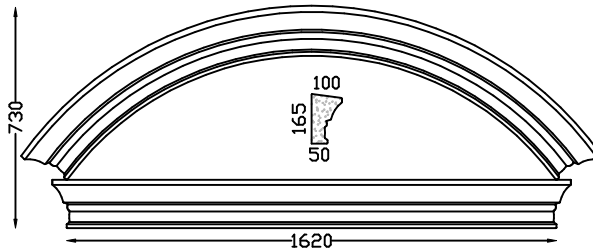

Pediments

APEX PEDIMENT PARIS 75

One size only.
In one piece.

CURVED PEDIMENT PARIS 100

One size only. In one piece.

Apex Pediments with Scroll Corbels,
Type 86 Columns on Beaded Pedestals with Paris Lintel over.

APEX PEDIMENT PARIS 100

1360mm bed and also 1000mm bed
In one piece.

CURVED PEDIMENT PARIS 160

Standard Bed 1,620m
Or MADE TO ORDER.

APEX PEDIMENT PARIS 125

One size only.
In one piece.

APEX PEDIMENT PARIS 160

Arches

KEystone ARCHES

Single Sided

Double Sided

VENEER ARCH
1,370m overall

ARCHES		EACH	
		Excl.	Vat Incl.
		CT Delivery +10%	
KEYSTONE (no Key)	i/d 1,075m, o/d 1,375m	728.00	829.92
KEYSTONE (no Key)	i/d 1,280m, o/d 1,580m	801.00	913.14
KEYSTONE (no Key) 2 pieces	i/d 1,500m, o/d 1,800m	1,010.00	1,151.40
KEYSTONE KEY for above	134.00	152.76
KEYSTONE STRAIGHT	1,5m length	360.00	410.40
VENEER ARCH 1,370	Single Sided	774.00	882.36
VENEER ARCH 1,370	Double Sided	1,790.00	2,040.60
VENEER ARCH 2,180	Single Sided	1,368.00	1,559.52
VENEER ARCH 2,180	Double Sided	2,931.00	3,341.34
VENEER ARCH STRINGERS	Single sided 1,000m	229.00	261.06

Single Sided

Double Sided

VENEER ARCH
2,180m