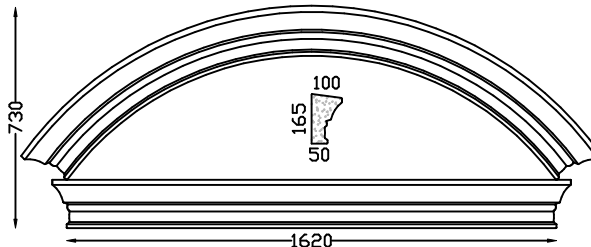

Pediments

APEX PEDIMENT PARIS 75

One size only.
In one piece.

CURVED PEDIMENT PARIS 100

One size only. In one piece.

Apex Pediments with Scroll Corbels,
Type 86 Columns on Beaded Pedestals with Paris Lintel over.

APEX PEDIMENT PARIS 100

1360mm bed and also 1000mm bed
In one piece.

CURVED PEDIMENT PARIS 160

Standard Bed 1,620m
Or MADE TO ORDER.

APEX PEDIMENT PARIS 125

One size only.
In one piece.

APEX PEDIMENT PARIS 160

Arches

KEystone ARCHES

Single Sided

Double Sided

VENEER ARCH
1,370m overall

ARCHES		EACH	
		Excl.	Vat 15%
KEYSTONE (no Key) i/d 1,075m, o/d 1,375m		846.00	972.90
KEYSTONE (no Key) i/d 1,280m, o/d 1,580m		931.00	1,070.65
KEYSTONE (no Key) 2 pieces i/d 1,500m, o/d 1,800m		1,174.00	1,350.10
KEYSTONE KEY for above		155.00	178.25
KEYSTONE STRAIGHT 1,5m length		419.00	481.85
VENEER ARCH 1,370 Single Sided		900.00	1,035.00
VENEER ARCH 1,370 Double Sided		2,081.00	2,393.15
VENEER ARCH 2,180 Single Sided		1,590.00	1,828.50
VENEER ARCH 2,180 Double Sided		3,407.00	3,918.05
VENEER ARCH STRINGERS Single sided 1,000m		266.00	305.90

Single Sided

Double Sided

VENEER ARCH
2,180m