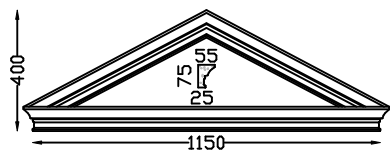

Pediments

APEX PEDIMENT PARIS 75

One size only.
In one piece.

CURVED PEDIMENT PARIS 100

One size only. In one piece.

Apex Pediments with Scroll Corbels,
Type 86 Columns on Beaded Pedestals with Paris Lintel over.

APEX PEDIMENT PARIS 100

1360mm bed and also 1000mm bed
In one piece.

CURVED PEDIMENT PARIS 160

Standard Bed 1,620m
Or MADE TO ORDER.

APEX PEDIMENT PARIS 125

One size only.
In one piece.

APEX PEDIMENT PARIS 160

Arches

KEystone ARCHES

Single Sided

Double Sided

VENEER ARCH
1,370m overall

ARCHES		EACH	
		Excl.	Vat Incl.
		CT Delivery +10%	
KEYSTONE (no Key)	i/d 1,075m, o/d 1,375m	728.00	829.92
KEYSTONE (no Key)	i/d 1,280m, o/d 1,580m	801.00	913.14
KEYSTONE (no Key) 2 pieces	i/d 1,500m, o/d 1,800m	1,010.00	1,151.40
KEYSTONE KEY for above	134.00	152.76
KEYSTONE STRAIGHT	1,5m length	360.00	410.40
VENEER ARCH 1,370	Single Sided	774.00	882.36
VENEER ARCH 1,370	Double Sided	1,790.00	2,040.60
VENEER ARCH 2,180	Single Sided	1,368.00	1,559.52
VENEER ARCH 2,180	Double Sided	2,931.00	3,341.34
VENEER ARCH STRINGERS	Single sided 1,000m	229.00	261.06