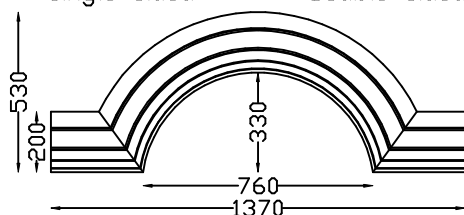

Standard Bed 1,620m
Or MADE TO ORDER.

PEDIMENTS		EACH	
		Excl.	Vat 15%
		CT Delivery +10%	
APEX PEDIMENT PARIS 160	in 2 Pieces Bed 1,620m	1,282.00	1,474.30
APEX PEDIMENT PARIS 125	in 1 Piece Bed 1,360m	929.00	1,068.35
APEX PEDIMENT PARIS 100	in 1 Piece Bed 1,360m Bed 1,000m	826.00 729.00	949.90 838.35
CURVED PEDIMENT PARIS 100	in 1 Piece Bed 1,000m	729.00	838.35
APEX PEDIMENT PARIS 75	in 1 Piece Bed 1,150m	566.00	650.90
CURVED PEDIMENT PARIS 160	in 2 Pieces Bed 1,620m	1,282.00	1,474.30

Arches

KEystone ARCHES

Single Sided

Double Sided

VENEER ARCH

1,370m overall

ARCHES		EACH	
		Excl.	Vat 15%
		CT Delivery +10%	
KEYSTONE (no Key)	i/d 1,075m, o/d 1,375m	746.00	857.90
KEYSTONE (no Key)	i/d 1,280m, o/d 1,580m	821.00	944.15
KEYSTONE (no Key) 2 pieces	i/d 1,500m, o/d 1,800m	1,035.00	1,190.25
KEYSTONE KEY for above	137.00	157.55
KEYSTONE STRAIGHT	1,5m length	369.00	424.35
VENEER ARCH 1,370 Single Sided		793.00	911.95
VENEER ARCH 1,370 Double Sided		1,835.00	2,110.25
VENEER ARCH 2,180 Single Sided		1,402.00	1,612.30
VENEER ARCH 2,180 Double Sided		3,004.00	3,454.60
VENEER ARCH STRINGERS	Single sided 1,000m	235.00	270.25

Single Sided

Double Sided

VENEER ARCH

2,180m