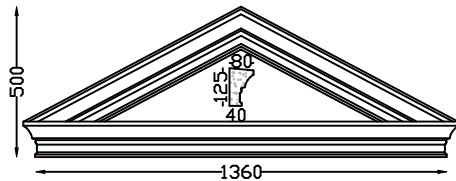

Pediments

APEX PEDIMENT PARIS 75

One size only.
In one piece.

CURVED PEDIMENT PARIS 100

One size only. In one piece.

Apex Pediments with Scroll Corbels,
Type 86 Columns on Beaded Pedestals with Paris Lintel over.

APEX PEDIMENT PARIS 100

1360mm bed and also 1000mm bed
In one piece.

CURVED PEDIMENT PARIS 160

Standard Bed 1,620m
Or MADE TO ORDER.

APEX PEDIMENT PARIS 125

One size only.
In one piece.

APEX PEDIMENT PARIS 160

Arches

KEystone ARCHES

Single Sided

Double Sided

VENEER ARCH
1,370m overall

ARCHES		EACH	
		Excl.	Vat 15%
KEYSTONE (no Key) i/d 1,075m, o/d 1,375m		846.00	972.90
KEYSTONE (no Key) i/d 1,280m, o/d 1,580m		931.00	1,070.65
KEYSTONE (no Key) 2 pieces i/d 1,500m, o/d 1,800m		1,174.00	1,350.10
KEYSTONE KEY for above		155.00	178.25
KEYSTONE STRAIGHT 1,5m length		419.00	481.85
VENEER ARCH 1,370 Single Sided		900.00	1,035.00
VENEER ARCH 1,370 Double Sided		2,081.00	2,393.15
VENEER ARCH 2,180 Single Sided		1,590.00	1,828.50
VENEER ARCH 2,180 Double Sided		3,407.00	3,918.05
VENEER ARCH STRINGERS Single sided 1,000m		266.00	305.90

Single Sided

Double Sided

VENEER ARCH
2,180m