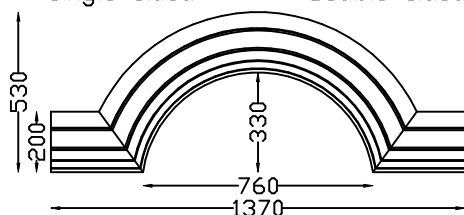

Standard Bed 1,620m
Or MADE TO ORDER.

PEDIMENTS		EACH	
		Excl.	Vat Incl.
		CT Delivery +10%	
APEX PEDIMENT PARIS 160	in 2 Pieces Bed 1,620m	1,251.00	1,426.14
APEX PEDIMENT PARIS 125	in 1 Piece Bed 1,360m	906.00	1,032.84
APEX PEDIMENT PARIS 100	in 1 Piece Bed 1,360m Bed 1,000m	806.00	918.84
CURVED PEDIMENT PARIS 100	in 1 Piece Bed 1,000m	711.00	810.54
APEX PEDIMENT PARIS 75	in 1 Piece Bed 1,150m	552.00	629.28
CURVED PEDIMENT PARIS 160	in 2 Pieces Bed 1,620m	1,251.00	1,426.14

Arches

KEystone ARCHES

Single Sided

Double Sided

VENEER ARCH
1,370m overall

ARCHES		EACH	
		Excl.	Vat Incl.
		CT Delivery +10%	
KEYSTONE (no Key)	i/d 1,075m, o/d 1,375m	728.00	829.92
KEYSTONE (no Key)	i/d 1,280m, o/d 1,580m	801.00	913.14
KEYSTONE (no Key) 2 pieces	i/d 1,500m, o/d 1,800m	1,010.00	1,151.40
KEYSTONE KEY for above	134.00	152.76
KEYSTONE STRAIGHT	1,5m length	360.00	410.40
VENEER ARCH 1,370	Single Sided	774.00	882.36
VENEER ARCH 1,370	Double Sided	1,790.00	2,040.60
VENEER ARCH 2,180	Single Sided	1,368.00	1,559.52
VENEER ARCH 2,180	Double Sided	2,931.00	3,341.34
VENEER ARCH STRINGERS	Single sided 1,000m	229.00	261.06

Single Sided

Double Sided

VENEER ARCH
2,180m