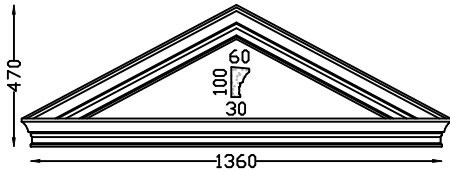

Pediments

APEX PEDIMENT PARIS 75

One size only.
In one piece.

CURVED PEDIMENT PARIS 100

One size only. In one piece.

Apex Pediments with Scroll Corbels,
Type 86 Columns on Beaded Pedestals with Paris Lintel over.

APEX PEDIMENT PARIS 100

1360mm bed and also 1000mm bed
In one piece.

CURVED PEDIMENT PARIS 160

Standard Bed 1,620m
Or MADE TO ORDER.

APEX PEDIMENT PARIS 125

One size only.
In one piece.

APEX PEDIMENT PARIS 160

Arches

KEystone ARCHES

Single Sided

Double Sided

VENEER ARCH
1,370m overall

ARCHES		EACH	
		Excl.	Vat Incl.
		CT Delivery +10%	
KEYSTONE (no Key)	i/d 1,075m, o/d 1,375m	728.00	829.92
KEYSTONE (no Key)	i/d 1,280m, o/d 1,580m	801.00	913.14
KEYSTONE (no Key) 2 pieces	i/d 1,500m, o/d 1,800m	1,010.00	1,151.40
KEYSTONE KEY for above	134.00	152.76
KEYSTONE STRAIGHT	1,5m length	360.00	410.40
VENEER ARCH 1,370	Single Sided	774.00	882.36
VENEER ARCH 1,370	Double Sided	1,790.00	2,040.60
VENEER ARCH 2,180	Single Sided	1,368.00	1,559.52
VENEER ARCH 2,180	Double Sided	2,931.00	3,341.34
VENEER ARCH STRINGERS	Single sided 1,000m	229.00	261.06

Single Sided

Double Sided

VENEER ARCH
2,180m