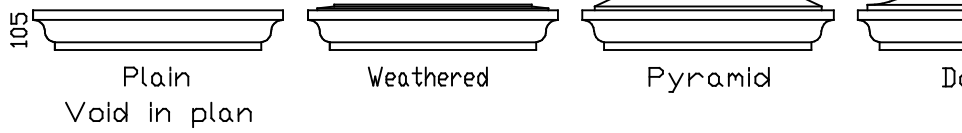

DIMINISHED CAPS

Bed Sizes: 350mm, 400mm, 450mm, 500mm, 550mm and 600mm, square. For bigger sizes please enquire.

Pier Caps

The BED Measurement chosen should equal or slightly exceed the finished pier dimension.

O.G. CAPS

Bed Sizes: 350mm, 400mm, 450mm, 500mm, 550mm, 600mm, and 650mm square. For bigger sizes please enquire.

PARAPET CAPS

Bed Sizes: 350mm, 400mm, 450mm, 500mm, 550mm and 600mm, square. For bigger sizes enquire.

PARIS CAPS

Bed Sizes: 350mm, 400mm, 450mm, 500mm, 550mm and 600mm, square. For bigger sizes enquire.

PLETTENBERG CAP
520mm bed and 405mm bed

CONSTANTIA CAPS
Available bed measurements:
350mm, 400mm, 450mm,
500mm, and 550mm.

MINI PYRAMID CAPS
Available bed measurements:
250mm, 300mm, 350mm, 400mm, 450mm, 500m,
550mm, 600mm, 650mm and 700mm.

HEAVY PYRAMID CAPS
Available bed measurements:
350mm, 400mm, 450mm,
500mm, and 550mm.