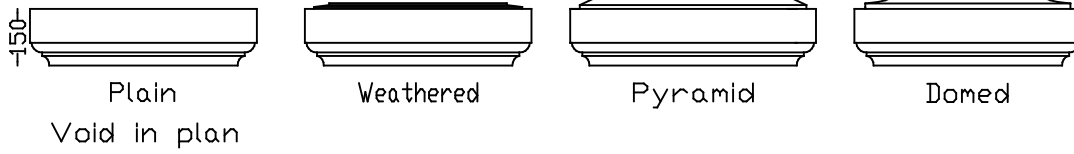

Pier Caps

DIMINISHED CAPS

Bed Sizes: 350mm, 400mm, 450mm, 500mm, 550mm and 600mm, square. For bigger sizes please enquire.

The BED Measurement chosen should equal or slightly exceed the finished pier dimension.

O.G. CAPS

Bed Sizes: 350mm, 400mm, 450mm, 500mm, 550mm, 600mm, and 650mm square. For bigger sizes please enquire.

PARAPET CAPS

Bed Sizes: 350mm, 400mm, 450mm, 500mm, 550mm and 600mm, square. For bigger sizes enquire.

MINI PYRAMID CAPS
Available bed measurements:
250mm, 300mm, 350mm, 400mm, 450mm, 500m,
550mm, 600mm, 650mm and 700mm.

HEAVY PYRAMID CAPS
Available bed measurements:
350mm, 400mm, 450mm,
500mm, and 550mm.