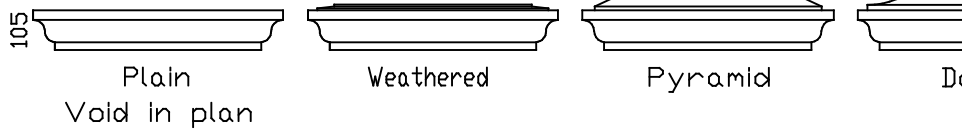

Pier Caps

DIMINISHED CAPS

Bed Sizes: 350mm, 400mm, 450mm, 500mm, 550mm and 600mm, square. For bigger sizes please enquire.

The BED Measurement chosen should equal or slightly exceed the finished pier dimension.

O.G. CAPS

Bed Sizes: 350mm, 400mm, 450mm, 500mm, 550mm, 600mm, and 650mm square. For bigger sizes please enquire.

PARAPET CAPS

Bed Sizes: 350mm, 400mm, 450mm, 500mm, 550mm and 600mm, square. For bigger sizes enquire.

PARIS CAPS

Bed Sizes: 350mm, 400mm, 450mm, 500mm, 550mm and 600mm, square. For bigger sizes enquire.

PLETTENBERG CAP
520mm bed and 405mm bed

CONSTANTIA CAPS
Available bed measurements:
350mm, 400mm, 450mm,
500mm, and 550mm.

MINI PYRAMID CAPS
Available bed measurements:
250mm, 300mm, 350mm, 400mm, 450mm, 500m,
550mm, 600mm, 650mm and 700mm.

HEAVY PYRAMID CAPS
Available bed measurements:
350mm, 400mm, 450mm,
500mm, and 550mm.