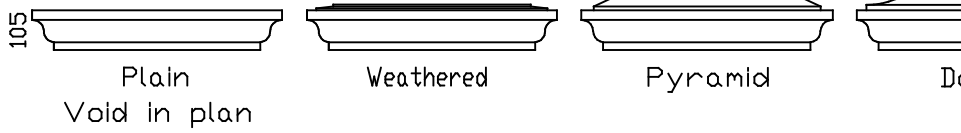

DIMINISHED CAPS

Bed Sizes: 350mm, 400mm, 450mm, 500mm, 550mm and 600mm, square. For bigger sizes please enquire.

Pier Caps

The BED Measurement chosen should equal or slightly exceed the finished pier dimension.

O.G. CAPS

Bed Sizes: 350mm, 400mm, 450mm, 500mm, 550mm, 600mm, and 650mm square. For bigger sizes please enquire.

PARAPET CAPS

Bed Sizes: 350mm, 400mm, 450mm, 500mm, 550mm and 600mm, square. For bigger sizes enquire.

PARIS CAPS

Bed Sizes: 350mm, 400mm, 450mm, 500mm, 550mm and 600mm, square. For bigger sizes enquire.

PLETTENBERG CAP
520mm bed and 405mm bed

CONSTANTIA CAPS
Available bed measurements:
350mm, 400mm, 450mm,
500mm, and 550mm.

MINI PYRAMID CAPS
Available bed measurements:
250mm, 300mm, 350mm, 400mm, 450mm, 500m,
550mm, 600mm, 650mm and 700mm.

HEAVY PYRAMID CAPS
Available bed measurements:
350mm, 400mm, 450mm,
500mm, and 550mm.