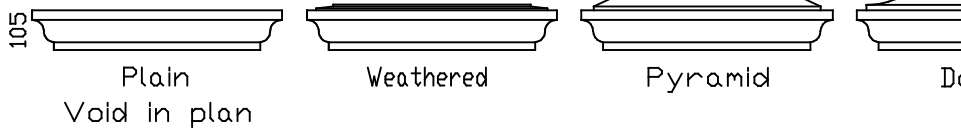

**DIMINISHED CAPS**

Bed Sizes: 350mm, 400mm, 450mm, 500mm, 550mm and 610mm, square. For bigger sizes please enquire.

**Pier Caps**

The BED Measurement chosen should equal or slightly exceed the finished pier dimension.

**O.G. CAPS**

Bed Sizes: 350mm, 400mm, 450mm, 500mm, 550mm, 610mm, and 650mm square. For bigger sizes please enquire.

**PARAPET CAPS**

Bed Sizes: 350mm, 400mm, 450mm, 500mm, 550mm and 610mm, square. For bigger sizes enquire.

**HEAVY PYRAMID CAPS**  
Available bed measurements:  
350mm, 400mm, 450mm,  
500mm, and 550mm.