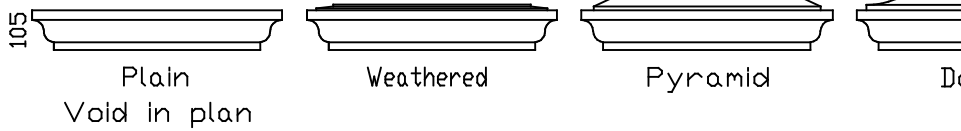

DIMINISHED CAPS

Bed Sizes: 350mm, 400mm, 450mm, 500mm, 550mm and 600mm, square. For bigger sizes please enquire.

Pier Caps

The BED Measurement chosen should equal or slightly exceed the finished pier dimension.

O.G. CAPS

Bed Sizes: 350mm, 400mm, 450mm, 500mm, 550mm, 600mm, and 650mm square. For bigger sizes please enquire.

PARAPET CAPS

Bed Sizes: 350mm, 400mm, 450mm, 500mm, 550mm and 600mm, square. For bigger sizes enquire.

PARIS CAPS

Bed Sizes: 350mm, 400mm, 450mm, 500mm, 550mm and 600mm, square. For bigger sizes enquire.

PLETTENBERG CAP
520mm bed and 405mm bed

CONSTANTIA CAPS
Available bed measurements:
350mm, 400mm, 450mm,
500mm, and 550mm.

MINI PYRAMID CAPS
Available bed measurements:
250mm, 300mm, 350mm, 400mm, 450mm, 500m,
550mm, 600mm, 650mm and 700mm.

HEAVY PYRAMID CAPS
Available bed measurements:
350mm, 400mm, 450mm,
500mm, and 550mm.