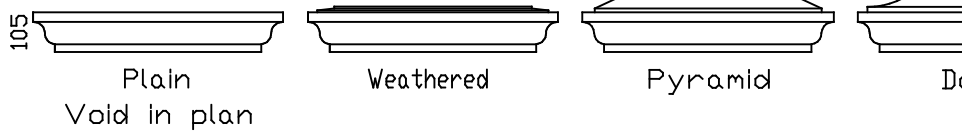

Pier Caps

DIMINISHED CAPS

Bed Sizes: 350mm, 400mm, 450mm, 500mm, 550mm and 600mm, square. For bigger sizes please enquire.

The BED Measurement chosen should equal or slightly exceed the finished pier dimension.

O.G. CAPS

Bed Sizes: 350mm, 400mm, 450mm, 500mm, 550mm, 600mm, and 650mm square. For bigger sizes please enquire.

PARAPET CAPS

Bed Sizes: 350mm, 400mm, 450mm, 500mm, 550mm and 600mm, square. For bigger sizes enquire.

PARIS CAPS

Bed Sizes: 350mm, 400mm, 450mm, 500mm, 550mm and 600mm, square. For bigger sizes enquire.

PLETTENBERG CAP
520mm bed and 405mm bed

CONSTANTIA CAPS
Available bed measurements:
350mm, 400mm, 450mm,
500mm, and 550mm.

MINI PYRAMID CAPS
Available bed measurements:
250mm, 300mm, 350mm, 400mm, 450mm, 500m,
550mm, 600mm, 650mm and 700mm.

HEAVY PYRAMID CAPS
Available bed measurements:
350mm, 400mm, 450mm,
500mm, and 550mm.