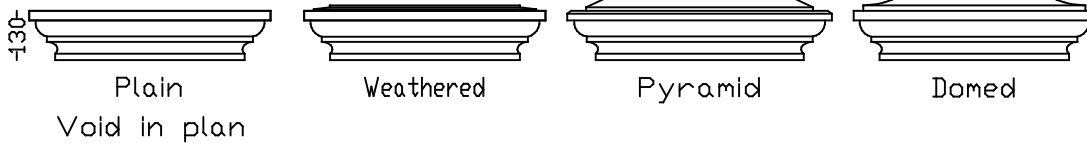

Pier Caps

DIMINISHED CAPS

Bed Sizes: 350mm, 400mm, 450mm, 500mm, 550mm and 600mm, square. For bigger sizes please enquire.

The BED Measurement chosen should equal or slightly exceed the finished pier dimension.

O.G. CAPS

Bed Sizes: 350mm, 400mm, 450mm, 500mm, 550mm, 600mm, and 650mm square. For bigger sizes please enquire.

PARAPET CAPS

Bed Sizes: 350mm, 400mm, 450mm, 500mm, 550mm and 600mm, square. For bigger sizes enquire.