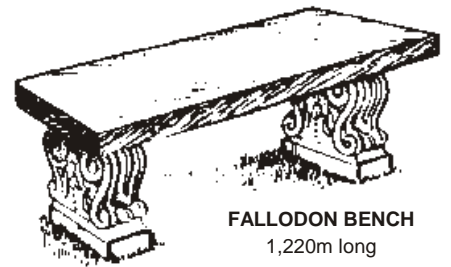

TOADSTOOL
483mm high
457mm head

MUSHROOM STOOLS
380mm bed x 460mm high

ERICA BENCH
1,600m x 500mm x 500mm

FANCOURT BENCH
1,240m long

FANCOURT BENCH CURVED
1,550m overall length
i/s radius 760mm

WARWICK BENCH
1,220m long
1,830m radius

TREE STUMP
495mm high

SEAMEW BENCH
1,240m long

WOODLAND BENCH
1,220m x 356mm x 457mm

WINGED LION SEAT
3,660m wide
Segments may be reduced or increased

WARRINGTON BENCH
1,600m long, 550mm inside radius to suit 915mm table. Two per table.
Also **WARRINGTON JUNIOR** 900mm long.

COURTYARD TABLE
Oval Top 1,220 x 760 x 75mm thick. Table height 760mm

CONSTANTIA SEAT
2,740m long x 1,220m high x 460mm seat height
Gnarled, weather-beaten effect.

FALLODON BENCH
1,220m long

WATERKLOOF BENCH
Inside radius 1,250m