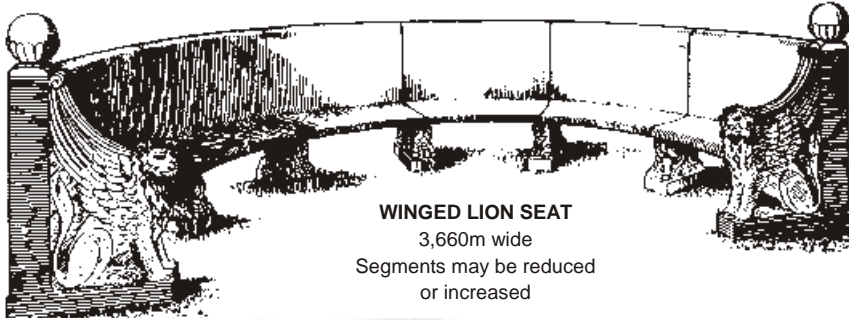

TOADSTOOL
483mm high
457mm head

MUSHROOM STOOLS
380mm bed x 460mm high

ERICA BENCH
1,600m x 500mm x 500mm

FANCOURT BENCH
1,240m long

FANCOURT BENCH CURVED
1,550m overall length
i/s radius 760mm

WARWICK BENCH
1,220m long
1,830m radius

TREE STUMP
495mm high

SEAMEW BENCH
1,240m long

WOODLAND BENCH
1,220m x 356mm x 457mm

WINGED LION SEAT
3,660m wide
Segments may be reduced or increased

WARRINGTON BENCH
1,600m long, 550mm inside radius to suit 915mm table. Two per table.
Also **WARRINGTON JUNIOR** 900mm long.