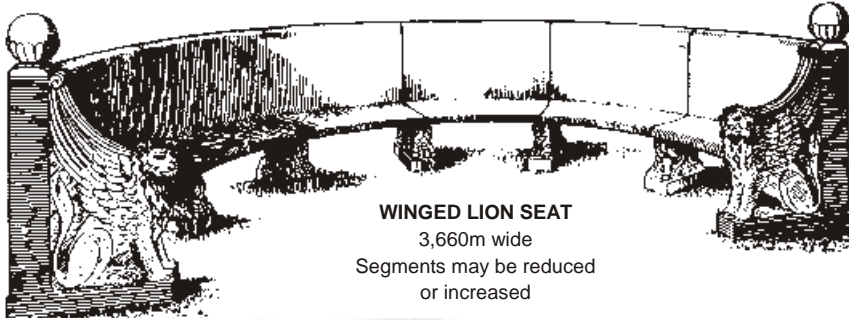

**FANCOURT BENCH CURVED**  
1,550m overall length  
i/s radius 760mm

**WARWICK BENCH**  
1,220m long  
1,830m radius

**TREE STUMP**  
495mm high

**SEAMEW BENCH**  
1,240m long

**WOODLAND BENCH**  
1,220m x 356mm x 457mm

**WINGED LION SEAT**  
3,660m wide  
Segments may be reduced or increased

**WARRINGTON BENCH**  
1,600m long, 550mm inside radius to suit 915mm table. Two per table.  
Also **WARRINGTON JUNIOR** 900mm long.