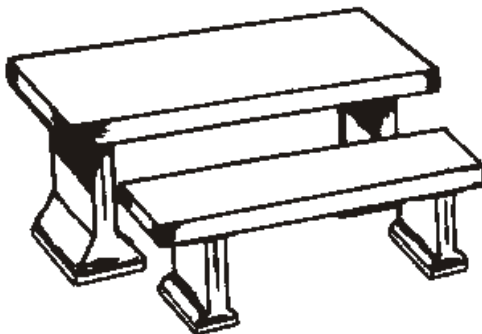

**WINGED LION SEAT**  
3,660m wide  
Segments may be reduced  
or increased

**WARRINGTON BENCH**  
1,600m long, 550mm inside radius to  
suit 915mm table. Two per table.  
Also **WARRINGTON JUNIOR**  
900mm long.

**COURTYARD TABLE**  
Oval Top 1,220 x 760 x 75mm  
thick. Table height 760mm

**CONSTANTIA SEAT**  
2,740m long x 1,220m high x  
460mm seat height  
Gnarled, weather-beaten effect.

**FALLODON BENCH**  
1,220m long

**TERRALAND BENCH**  
1,220m x 370mm  
Terrastone top.

**WATERKLOOF BENCH**  
Inside radius 1,250m

**UTILITY TABLES**

SMALL TABLE 1,220m x 600mm  
LARGE TABLE 2,000m x 750mm

**UTILITY BENCH**

SMALL BENCH 1,220m x 370mm  
LARGE BENCH 2,000m x 370mm