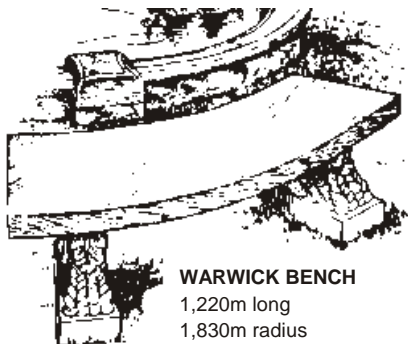

SHERWOOD SEAT
1,220m x 457mm back x 457mm seat height
Hardwood slats, rustless screws,

CIVIC SEAT
Sides in Exposed Aggregate or Polished Terrastone
1,500m and 1,800m long
Fixed or Free Standing

TOADSTOOL
483mm high
457mm head

ERICA MINOR BENCH
1,100m x 500mm x 500mm

MUSHROOM STOOLS
380mm bed x 460mm high

ERICA BENCH
1,600m x 500mm x 500mm

FANCOURT BENCH
1,240m long

FANCOURT BENCH CURVED
1,550m overall length
i/s radius 760mm

WARWICK BENCH
1,220m long
1,830m radius

TREE STUMP
495mm high

SEAMEW BENCH
1,240m long

WOODLAND BENCH
1,220m x 356mm x 457mm

WINGED LION SEAT
3,660m wide
Segments may be reduced
or increased

WARRINGTON BENCH
1,600m long, 550mm inside radius to
suit 915mm table. Two per table.
Also **WARRINGTON JUNIOR**
900mm long.

COURTYARD TABLE
Oval Top 1,220 x 760 x 75mm
thick. Table height 760mm

CONSTANTIA SEAT
2,740m long x 1,220m high x
460mm seat height
Gnarled, weather-beaten effect.

FALLODON BENCH
1,220m long

TERRALAND BENCH
1,220m x 370mm
Terrastone top.