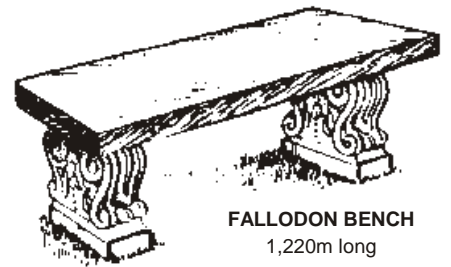

ERICA MINOR BENCH
1,100m x 500mm x 500mm

MUSHROOM STOOLS
380mm bed x 460mm high

ERICA BENCH
1,600m x 500mm x 500mm

FANCOURT BENCH
1,240m long

FANCOURT BENCH CURVED
1,550m overall length
i/s radius 760mm

WARWICK BENCH
1,220m long
1,830m radius

TREE STUMP
495mm high

SEAMEW BENCH
1,240m long

WOODLAND BENCH
1,220m x 356mm x 457mm

WINGED LION SEAT
3,660m wide
Segments may be reduced
or increased

WARRINGTON BENCH
1,600m long, 550mm inside radius to
suit 915mm table. Two per table.
Also **WARRINGTON JUNIOR**
900mm long.

COURTYARD TABLE
Oval Top 1,220 x 760 x 75mm
thick. Table height 760mm

CONSTANTIA SEAT
2,740m long x 1,220m high x
460mm seat height
Gnarled, weather-beaten effect.

FALLODON BENCH
1,220m long

TERRALAND BENCH
1,220m x 370mm
Terrastone top.