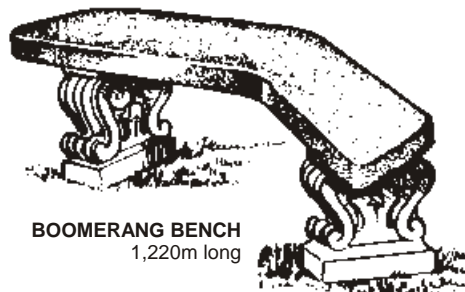

**WINGED LION SEAT**  
3,660m wide  
Segments may be reduced or increased

**WARRINGTON BENCH**  
1,600m long, 550mm inside radius to suit 915mm table. Two per table.  
Also **WARRINGTON JUNIOR** 900mm long.

**COURTYARD TABLE**

Oval Top 1,220 x 760 x 75mm thick. Table height 760mm

**CONSTANTIA SEAT**

2,740m long x 1,220m high x 460mm seat height  
Gnarled, weather-beaten effect.

**FALLODON BENCH**  
1,220m long

**WATERKLOOF BENCH**  
Inside radius 1,250m

**TERRALAND BENCH**  
1,220m x 370mm  
Terrastone top.

**WARRINGTON CRAZY**  
1,600m long with Terrastone inlays

**BOOMERANG BENCH**  
1,220m long

**UTILITY TABLES**

SMALL TABLE 1,220m x 600mm  
LARGE TABLE 2,000m x 750mm

**UTILITY BENCH**

SMALL BENCH 1,220m x 370mm  
LARGE BENCH 2,000m x 370mm

**For Stability**, supports should be mortared into position and onto tops, or request reinforcing to extend from base.