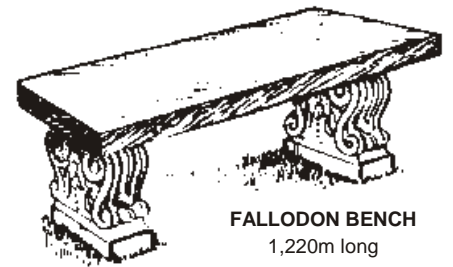

**FANCOURT BENCH CURVED**  
1,550m overall length  
i/s radius 760mm

**WARWICK BENCH**  
1,220m long  
1,830m radius

**TREE STUMP**  
495mm high

**SEAMEW BENCH**  
1,240m long

**WOODLAND BENCH**  
1,220m x 356mm x 457mm

**WINGED LION SEAT**  
3,660m wide  
Segments may be reduced or increased

**WARRINGTON BENCH**  
1,600m long, 550mm inside radius to suit 915mm table. Two per table.  
Also **WARRINGTON JUNIOR** 900mm long.

**COURTYARD TABLE**

Oval Top 1,220 x 760 x 75mm thick. Table height 760mm

**CONSTANTIA SEAT**

2,740m long x 1,220m high x 460mm seat height  
Gnarled, weather-beaten effect.

**FALLODON BENCH**  
1,220m long