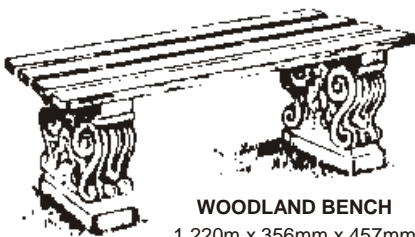

**MUSHROOM STOOLS**  
380mm bed x 460mm high

**TOADSTOOL**  
483mm high  
457mm head

**ERICA MINOR BENCH**  
1,100m x 500mm x 500mm

**ERICA BENCH**  
1,600m x 500mm x 500mm

**FANCOURT BENCH**  
1,240m long

**FANCOURT BENCH CURVED**  
1,550m overall length  
i/s radius 760mm

**WARWICK BENCH**  
1,220m long  
1,830m radius

**TREE STUMP**  
495mm high

**SEAMEW BENCH**  
1,240m long

**WOODLAND BENCH**  
1,220m x 356mm x 457mm

**WINGED LION SEAT**  
3,660m wide  
Segments may be reduced  
or increased

**WARRINGTON BENCH**  
1,600m long, 550mm inside radius to  
suit 915mm table. Two per table.  
Also **WARRINGTON JUNIOR**  
900mm long.