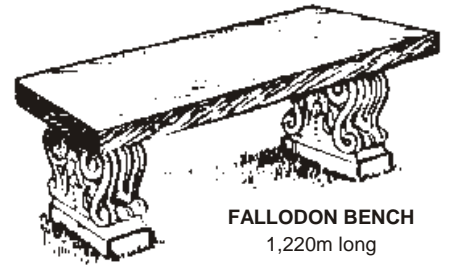

TOADSTOOL
483mm high
457mm head

ERICA MINOR BENCH
1,100m x 500mm x 500mm

ERICA BENCH
1,600m x 500mm x 500mm

FANCOURT BENCH
1,240m long

FANCOURT BENCH CURVED
1,550m overall length
i/s radius 760mm

WARWICK BENCH
1,220m long
1,830m radius

TREE STUMP
495mm high

SEAMEW BENCH
1,240m long

WOODLAND BENCH
1,220m x 356mm x 457mm

WINGED LION SEAT
3,660m wide
Segments may be reduced
or increased

WARRINGTON BENCH
1,600m long, 550mm inside radius to
suit 915mm table. Two per table.
Also **WARRINGTON JUNIOR**
900mm long.

COURTYARD TABLE
Oval Top 1,220 x 760 x 75mm
thick. Table height 760mm

CONSTANTIA SEAT
2,740m long x 1,220m high x
460mm seat height
Gnarled, weather-beaten effect.

FALLODON BENCH
1,220m long

TERRALAND BENCH
1,220m x 370mm
Terrastone top.