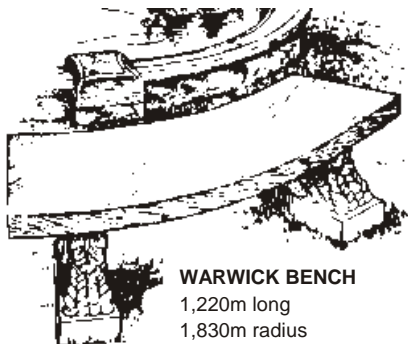

SHERWOOD SEAT
1,220m x 457mm back x 457mm seat height
Hardwood slats, rustless screws,

CIVIC SEAT
Sides in Exposed Aggregate or Polished Terrastone
1,500m and 1,800m long
Fixed or Free Standing

TOADSTOOL
483mm high
457mm head

ERICA MINOR BENCH
1,100m x 500mm x 500mm

MUSHROOM STOOLS
380mm bed x 460mm high

ERICA BENCH
1,600m x 500mm x 500mm

FANCOURT BENCH
1,240m long

FANCOURT BENCH CURVED
1,550m overall length
i/s radius 760mm

WARWICK BENCH
1,220m long
1,830m radius

TREE STUMP
495mm high

SEAMEW BENCH
1,240m long

WOODLAND BENCH
1,220m x 356mm x 457mm

WINGED LION SEAT
3,660m wide
Segments may be reduced or increased

WARRINGTON BENCH
1,600m long, 550mm inside radius to suit 915mm table. Two per table.
Also **WARRINGTON JUNIOR** 900mm long.

COURTYARD TABLE
Oval Top 1,220 x 760 x 75mm thick. Table height 760mm

CONSTANTIA SEAT
2,740m long x 1,220m high x 460mm seat height
Gnarled, weather-beaten effect.

FALLODON BENCH
1,220m long

WATERKLOOF BENCH
Inside radius 1,250m