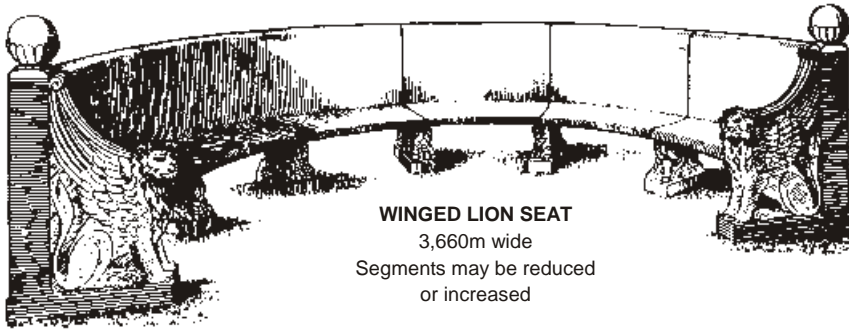

ERICA MINOR BENCH
1,100m x 500mm x 500mm

MUSHROOM STOOLS
380mm bed x 460mm high

ERICA BENCH
1,600m x 500mm x 500mm

FANCOURT BENCH
1,240m long

FANCOURT BENCH CURVED
1,550m overall length
i/s radius 760mm

WARWICK BENCH
1,220m long
1,830m radius

TREE STUMP
495mm high

SEAMEW BENCH
1,240m long

WOODLAND BENCH
1,220m x 356mm x 457mm

WINGED LION SEAT
3,660m wide
Segments may be reduced
or increased

WARRINGTON BENCH
1,600m long, 550mm inside radius to
suit 915mm table. Two per table.
Also **WARRINGTON JUNIOR**
900mm long.