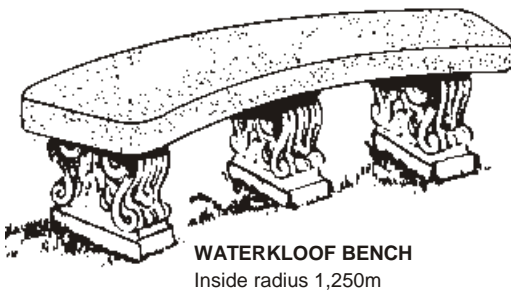

COURTYARD TABLE
Oval Top 1,220 x 760 x 75mm
thick. Table height 760mm

CONSTANTIA SEAT
2,740m long x 1,220m high x
460mm seat height
Gnarled, weather-beaten effect.

FALLODON BENCH
1,220m long

TERRALAND BENCH
1,220m x 370mm
Terrastone top.

WATERKLOOF BENCH
Inside radius 1,250m

UTILITY TABLES

SMALL TABLE 1,220m x 600mm
LARGE TABLE 2,000m x 750mm

UTILITY BENCH

SMALL BENCH 1,220m x 370mm
LARGE BENCH 2,000m x 370mm

For Stability, supports should be mortared into
position and onto tops, or request reinforcing to
extend from base.

SEATS and BENCHES		GREY / ANTIQUE		POLISHED	
		Excl.	Vat 15%	Excl.	Vat 15%
CIVIC SEAT		Fixed/Free Standg 1,500m See CIVIC Range			
* CONSTANTIA	10,273.00	11,813.95		
ERICA BENCH	1,600m	3,451.00	3,968.65		
ERICA MINOR BENCH	1,100m	2,198.00	2,527.70		
FALLODON	Light Scroll	1,190.00	1,368.50		
FANCOURT	Heavy Scroll	1,432.00	1,646.80		
FANCOURT CURVED	Heavy Scroll	1,432.00	1,646.80		
FANCOURT TOP ONLY	823.00	946.45		
MUSHROOM STOOL	498.00	572.70		
SEAMEW BENCH	1,432.00	1,646.80		
SHERWOOD	Heavy floral	3,061.00	3,520.15		
TERRALAND	1,220m x 370mm	1,190.00	1,368.50	1,786.00	2,053.90
TOADSTOOL	498.00	572.70		
TREE STUMP	498.00	572.70		
UTILITY BENCH Small	1,220m x 370mm	1,027.00	1,181.05	2,080.00	2,392.00
UTILITY BENCH Large	2,000m x 370mm	1,676.00	1,927.40	2,514.00	2,891.10
VOLKSRUST	Heavy duty sides	5,991.00	6,889.65	6,593.00	7,581.95
WARRINGTON	1,623.00	1,866.45	2,161.00	2,485.15
WARRINGTON JUNIOR			1,137.00	1,307.55
WARWICK	Heavy scroll	1,351.00	1,553.65		
WATERKLOOF			2,161.00	2,485.15
* WINGED LION	2 Segments	5,098.00	5,862.70		
	Additional Segments each	1,351.00	1,553.65		
WOODLAND	Light scroll	2,164.00	2,488.60		
* Supplied and erected + 50% of grey price					
SEAT SUPPORTS ONLY - per pair.					
HEAVY FLORAL	610.00	701.50		
LIGHT SCROLL	507.00	583.05		
SHALE TAPER	507.00	583.05		
UTILITY SUPPORT	382.00	439.30		
VOLKSRUST ENDS	1,659.00	1,907.85	2,785.00	3,202.75
WINGED LION - ends only	Pair	3,244.00	3,730.60		