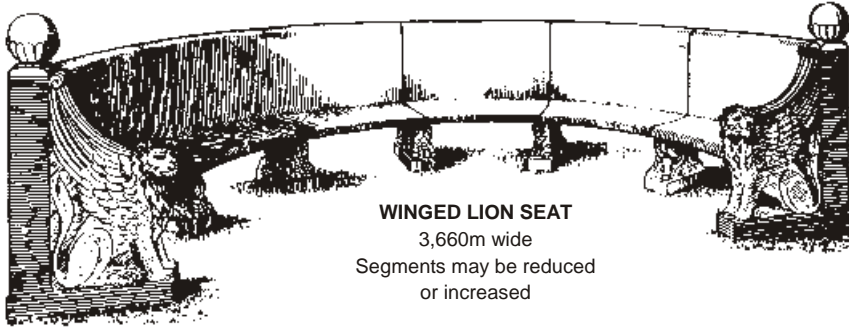

TOADSTOOL
483mm high
457mm head

ERICA MINOR BENCH
1,100m x 500mm x 500mm

ERICA BENCH
1,600m x 500mm x 500mm

FANCOURT BENCH
1,240m long

FANCOURT BENCH CURVED
1,550m overall length
i/s radius 760mm

WARWICK BENCH
1,220m long
1,830m radius

TREE STUMP
495mm high

SEAMEW BENCH
1,240m long

WOODLAND BENCH
1,220m x 356mm x 457mm

WINGED LION SEAT
3,660m wide
Segments may be reduced
or increased

WARRINGTON BENCH
1,600m long, 550mm inside radius to
suit 915mm table. Two per table.
Also **WARRINGTON JUNIOR**
900mm long.