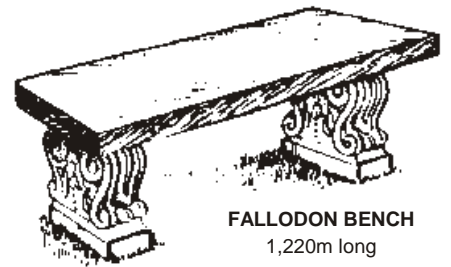

ERICA MINOR BENCH
1,100m x 500mm x 500mm

MUSHROOM STOOLS
380mm bed x 460mm high

ERICA BENCH
1,600m x 500mm x 500mm

FANCOURT BENCH
1,240m long

FANCOURT BENCH CURVED
1,550m overall length
i/s radius 760mm

WARWICK BENCH
1,220m long
1,830m radius

TREE STUMP
495mm high

SEAMEW BENCH
1,240m long

WOODLAND BENCH
1,220m x 356mm x 457mm

WINGED LION SEAT
3,660m wide
Segments may be reduced or increased

WARRINGTON BENCH
1,600m long, 550mm inside radius to suit 915mm table. Two per table.
Also **WARRINGTON JUNIOR** 900mm long.

COURTYARD TABLE
Oval Top 1,220 x 760 x 75mm thick. Table height 760mm

CONSTANTIA SEAT
2,740m long x 1,220m high x 460mm seat height
Gnarled, weather-beaten effect.

FALLODON BENCH
1,220m long

WATERKLOOF BENCH
Inside radius 1,250m