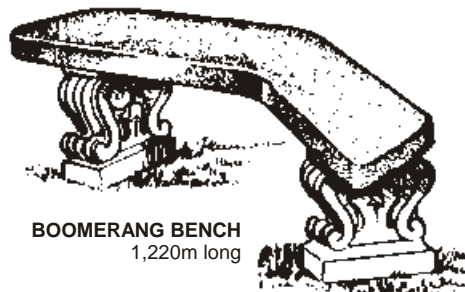

WATERKLOOF BENCH
Inside radius 1,250m