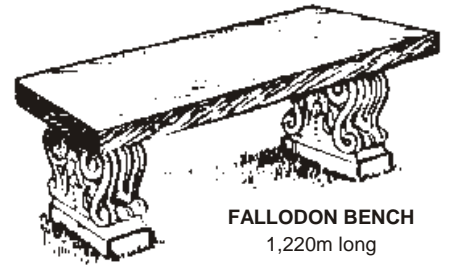

**FANCOURT BENCH CURVED**  
1,550m overall length  
i/s radius 760mm

**WARWICK BENCH**  
1,220m long  
1,830m radius

**TREE STUMP**  
495mm high

**SEAMEW BENCH**  
1,240m long

**WOODLAND BENCH**  
1,220m x 356mm x 457mm

**WINGED LION SEAT**  
3,660m wide  
Segments may be reduced  
or increased

**WARRINGTON BENCH**  
1,600m long, 550mm inside radius to  
suit 915mm table. Two per table.  
Also **WARRINGTON JUNIOR**  
900mm long.

**COURTYARD TABLE**  
Oval Top 1,220 x 760 x 75mm  
thick. Table height 760mm

**CONSTANTIA SEAT**  
2,740m long x 1,220m high x  
460mm seat height  
Gnarled, weather-beaten effect.

**FALLODON BENCH**  
1,220m long