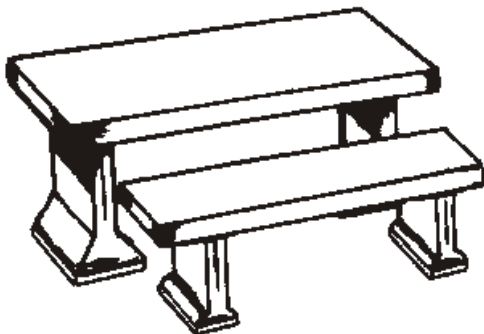

TREE STUMP
495mm high

SEAMEW BENCH
1,240m long

WOODLAND BENCH
1,220m x 356mm x 457mm

WINGED LION SEAT
3,660m wide
Segments may be reduced
or increased

WARRINGTON BENCH
1,600m long, 550mm inside radius to
suit 915mm table. Two per table.
Also **WARRINGTON JUNIOR**
900mm long.

COURTYARD TABLE
Oval Top 1,220 x 760 x 75mm
thick. Table height 760mm

CONSTANTIA SEAT
2,740m long x 1,220m high x
460mm seat height
Gnarled, weather-beaten effect.

FALLODON BENCH
1,220m long

TERRALAND BENCH
1,220m x 370mm
Terrastone top.

WATERKLOOF BENCH
Inside radius 1,250m

UTILITY TABLES

SMALL TABLE 1,220m x 600mm
LARGE TABLE 2,000m x 750mm

UTILITY BENCH

SMALL BENCH 1,220m x 370mm
LARGE BENCH 2,000m x 370mm

For Stability, supports should be mortared into
position and onto tops, or request reinforcing to
extend from base.