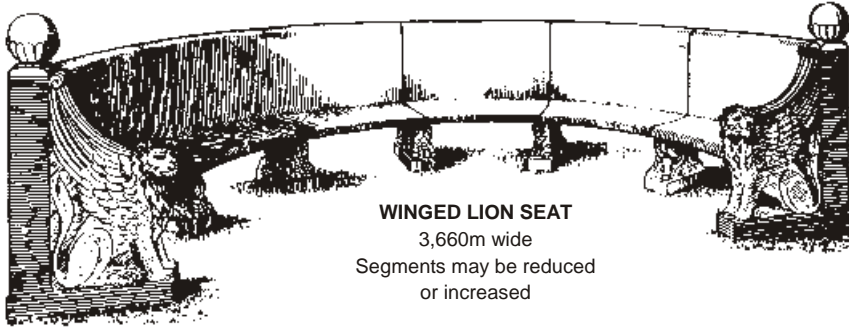

**FANCOURT BENCH CURVED**  
1,550m overall length  
i/s radius 760mm

**WARWICK BENCH**  
1,220m long  
1,830m radius

**TREE STUMP**  
495mm high

**SEAMEW BENCH**  
1,240m long

**WOODLAND BENCH**  
1,220m x 356mm x 457mm

**WINGED LION SEAT**  
3,660m wide  
Segments may be reduced  
or increased

**WARRINGTON BENCH**  
1,600m long, 550mm inside radius to  
suit 915mm table. Two per table.  
Also **WARRINGTON JUNIOR**  
900mm long.