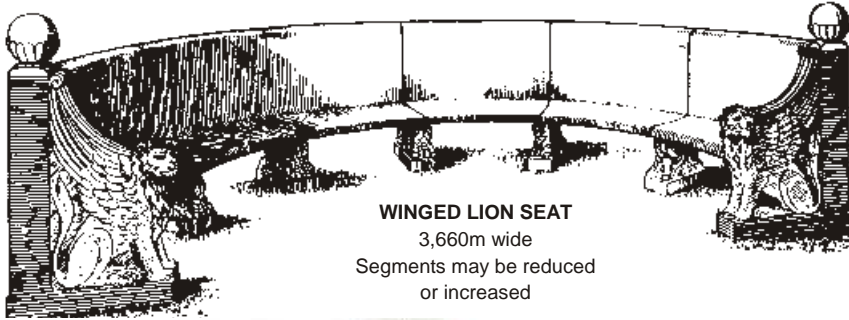

ERICA MINOR BENCH
1,100m x 500mm x 500mm

MUSHROOM STOOLS
380mm bed x 460mm high

ERICA BENCH
1,600m x 500mm x 500mm

FANCOURT BENCH
1,240m long

FANCOURT BENCH CURVED
1,550m overall length
i/s radius 760mm

WARWICK BENCH
1,220m long
1,830m radius

TREE STUMP
495mm high

SEAMEW BENCH
1,240m long

WOODLAND BENCH
1,220m x 356mm x 457mm

WINGED LION SEAT
3,660m wide
Segments may be reduced or increased

WARRINGTON BENCH
1,600m long, 550mm inside radius to suit 915mm table. Two per table.
Also **WARRINGTON JUNIOR** 900mm long.