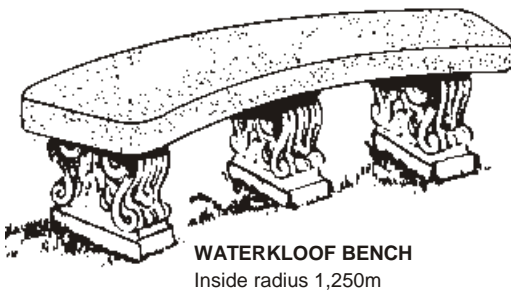

COURTYARD TABLE
Oval Top 1,220 x 760 x 75mm
thick. Table height 760mm

CONSTANTIA SEAT
2,740m long x 1,220m high x
460mm seat height
Gnarled, weather-beaten effect.

FALLODON BENCH
1,220m long

TERRALAND BENCH
1,220m x 370mm
Terrastone top.

WATERKLOOF BENCH
Inside radius 1,250m

UTILITY TABLES

SMALL TABLE 1,220m x 600mm
LARGE TABLE 2,000m x 750mm

UTILITY BENCH

SMALL BENCH 1,220m x 370mm
LARGE BENCH 2,000m x 370mm

For Stability, supports should be mortared into
position and onto tops, or request reinforcing to
extend from base.

SEATS and BENCHES		GREY / ANTIQUE		POLISHED	
		Excl.	Vat 15%	Excl.	Vat 15%
		PWV delivery 10%			
CIVIC SEAT	Fixed/Free Standg1,500m See CIVIC Range				
* CONSTANTIA	9,057.00	10,415.55		
ERICA BENCH	1,600m	3,042.00	3,498.30		
ERICA MINOR BENCH	1,100m	1,938.00	2,228.70		
FALLODON	Light Scroll	1,049.00	1,206.35		
FANCOURT	Heavy Scroll	1,263.00	1,452.45		
FANCOURT CURVED	Heavy Scroll	1,263.00	1,452.45		
FANCOURT TOP ONLY		726.00	834.90		
MUSHROOM STOOL	439.00	504.85		
SEAMEW BENCH	1,263.00	1,452.45		
SHERWOOD	Heavy floral	2,699.00	3,103.85		
TERRALAND	1,220m x 370mm	1,049.00	1,206.35	1,575.00	1,811.25
TOADSTOOL	439.00	504.85		
TREE STUMP	439.00	504.85		
UTILITY BENCH Small	1,220m x 370mm	905.00	1,040.75	1,834.00	2,109.10
UTILITY BENCH Large	2,000m x 370mm	1,478.00	1,699.70	2,217.00	2,549.55
VOLKSRUST	Heavy duty sides	5,282.00	6,074.30	5,813.00	6,684.95
WARRINGTON	1,431.00	1,645.65	1,905.00	2,190.75
WARRINGTON JUNIOR			1,003.00	1,153.45
WARWICK	Heavy scroll	1,192.00	1,370.80		
WATERKLOOF			1,905.00	2,190.75
* WINGED LION	2 Segments	4,495.00	5,169.25		
Additional Segments each		1,192.00	1,370.80		
WOODLAND	Light scroll	1,908.00	2,194.20		
* Supplied and erected + 50% of grey price					
SEAT SUPPORTS ONLY - per pair.					
HEAVY FLORAL	538.00	618.70		
LIGHT SCROLL	447.00	514.05		
SHALE TAPER	447.00	514.05		
UTILITY SUPPORT	337.00	387.55		
VOLKSRUST ENDS	1,463.00	1,682.45	2,455.00	2,823.25
WINGED LION - ends only	Pair	2,860.00	3,289.00		