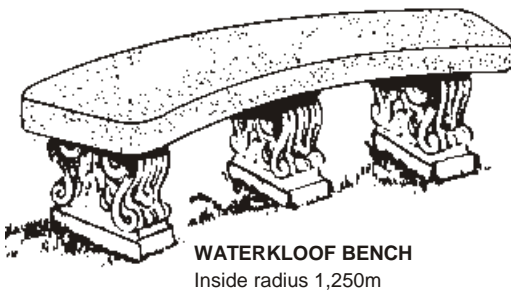

**COURTYARD TABLE**  
Oval Top 1,220 x 760 x 75mm  
thick. Table height 760mm

**CONSTANTIA SEAT**  
2,740m long x 1,220m high x  
460mm seat height  
Gnarled, weather-beaten effect.

**FALLODON BENCH**  
1,220m long

**TERRALAND BENCH**  
1,220m x 370mm  
Terrastone top.

**WATERKLOOF BENCH**  
Inside radius 1,250m

**UTILITY TABLES**

SMALL TABLE 1,220m x 600mm  
LARGE TABLE 2,000m x 750mm

**UTILITY BENCH**

SMALL BENCH 1,220m x 370mm  
LARGE BENCH 2,000m x 370mm