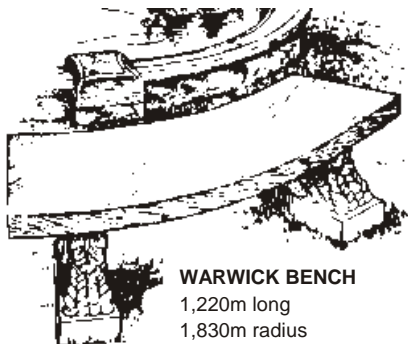

SHERWOOD SEAT
1,220m x 457mm back x 457mm seat height
Hardwood slats, rustless screws,

CIVIC SEAT
Sides in Exposed Aggregate or Polished Terrastone
1,500m and 1,800m long
Fixed or Free Standing

MUSHROOM STOOLS
380mm bed x 460mm high

TOADSTOOL
483mm high
457mm head

ERICA MINOR BENCH
1,100m x 500mm x 500mm

ERICA BENCH
1,600m x 500mm x 500mm

FANCOURT BENCH
1,240m long

FANCOURT BENCH CURVED
1,550m overall length
i/s radius 760mm

WARWICK BENCH
1,220m long
1,830m radius

TREE STUMP
495mm high

SEAMEW BENCH
1,240m long

WOODLAND BENCH
1,220m x 356mm x 457mm

WINGED LION SEAT
3,660m wide
Segments may be reduced
or increased

WARRINGTON BENCH
1,600m long, 550mm inside radius to
suit 915mm table. Two per table.
Also **WARRINGTON JUNIOR**
900mm long.

COURTYARD TABLE
Oval Top 1,220 x 760 x 75mm
thick. Table height 760mm

CONSTANTIA SEAT
2,740m long x 1,220m high x
460mm seat height
Gnarled, weather-beaten effect.

FALLODON BENCH
1,220m long

TERRALAND BENCH
1,220m x 370mm
Terrastone top.