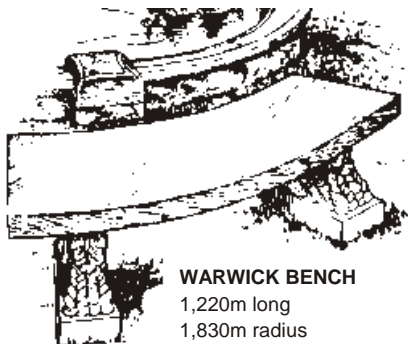

SHERWOOD SEAT
1,220m x 457mm back x 457mm seat height
Hardwood slats, rustless screws,

CIVIC SEAT
Sides in Exposed Aggregate or Polished Terrastone
1,500m and 1,800m long
Fixed or Free Standing

ERICA MINOR BENCH
1,100m x 500mm x 500mm

TOADSTOOL
483mm high
457mm head

MUSHROOM STOOLS
380mm bed x 460mm high

ERICA BENCH
1,600m x 500mm x 500mm

FANCOURT BENCH
1,240m long

FANCOURT BENCH CURVED
1,550m overall length
i/s radius 760mm

WARWICK BENCH
1,220m long
1,830m radius

TREE STUMP
495mm high

SEAMEW BENCH
1,240m long

WOODLAND BENCH
1,220m x 356mm x 457mm

WINGED LION SEAT
3,660m wide
Segments may be reduced or increased

WARRINGTON BENCH
1,600m long, 550mm inside radius to suit 915mm table. Two per table.
Also **WARRINGTON JUNIOR** 900mm long.

COURTYARD TABLE
Oval Top 1,220 x 760 x 75mm thick. Table height 760mm

CONSTANTIA SEAT
2,740m long x 1,220m high x 460mm seat height
Gnarled, weather-beaten effect.

FALLODON BENCH
1,220m long

WATERKLOOF BENCH
Inside radius 1,250m