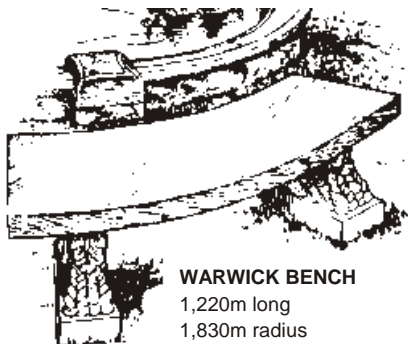

**SHERWOOD SEAT**  
1,220m x 457mm back x 457mm seat height  
Hardwood slats, rustless screws,

**CIVIC SEAT**  
Sides in Exposed Aggregate or Polished Terrastone  
1,500m and 1,800m long  
Fixed or Free Standing

**TOADSTOOL**  
483mm high  
457mm head

**ERICA MINOR BENCH**  
1,100m x 500mm x 500mm

**MUSHROOM STOOLS**  
380mm bed x 460mm high

**ERICA BENCH**  
1,600m x 500mm x 500mm

**FANCOURT BENCH**  
1,240m long

**FANCOURT BENCH CURVED**  
1,550m overall length  
i/s radius 760mm

**WARWICK BENCH**  
1,220m long  
1,830m radius

**TREE STUMP**  
495mm high

**SEAMEW BENCH**  
1,240m long

**WOODLAND BENCH**  
1,220m x 356mm x 457mm

**WINGED LION SEAT**  
3,660m wide  
Segments may be reduced or increased

**WARRINGTON BENCH**  
1,600m long, 550mm inside radius to suit 915mm table. Two per table.  
Also **WARRINGTON JUNIOR** 900mm long.