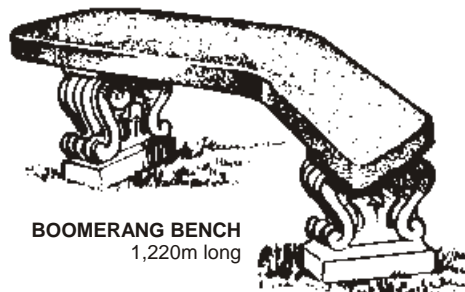

TREE STUMP
495mm high

SEAMEW BENCH
1,240m long

WOODLAND BENCH
1,220m x 356mm x 457mm

WINGED LION SEAT
3,660m wide
Segments may be reduced or increased

WARRINGTON BENCH
1,600m long, 550mm inside radius to suit 915mm table. Two per table.
Also **WARRINGTON JUNIOR** 900mm long.

COURTYARD TABLE
Oval Top 1,220 x 760 x 75mm thick. Table height 760mm

CONSTANTIA SEAT
2,740m long x 1,220m high x 460mm seat height
Gnarled, weather-beaten effect.

FALLODON BENCH
1,220m long

WATERKLOOF BENCH
Inside radius 1,250m

TERRALAND BENCH
1,220m x 370mm
Terrastone top.

WARRINGTON CRAZY
1,600m long with Terrastone inlays

BOOMERANG BENCH
1,220m long

UTILITY TABLES

SMALL TABLE 1,220m x 600mm
LARGE TABLE 2,000m x 750mm

UTILITY BENCH