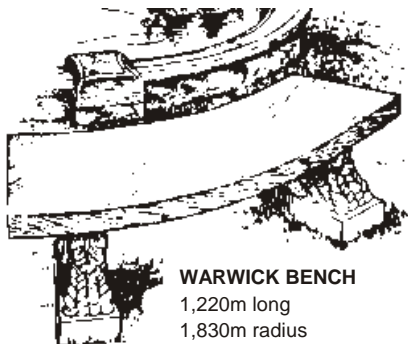

**SHERWOOD SEAT**  
1,220m x 457mm back x 457mm seat height  
Hardwood slats, rustless screws,

**CIVIC SEAT**  
Sides in Exposed Aggregate or Polished Terrastone  
1,500m and 1,800m long  
Fixed or Free Standing

**MUSHROOM STOOLS**  
380mm bed x 460mm high

**TOADSTOOL**  
483mm high  
457mm head

**ERICA MINOR BENCH**  
1,100m x 500mm x 500mm

**ERICA BENCH**  
1,600m x 500mm x 500mm

**FANCOURT BENCH**  
1,240m long

**FANCOURT BENCH CURVED**  
1,550m overall length  
i/s radius 760mm

**WARWICK BENCH**  
1,220m long  
1,830m radius

**TREE STUMP**  
495mm high

**SEAMEW BENCH**  
1,240m long

**WOODLAND BENCH**  
1,220m x 356mm x 457mm

**WINGED LION SEAT**  
3,660m wide  
Segments may be reduced  
or increased

**WARRINGTON BENCH**  
1,600m long, 550mm inside radius to  
suit 915mm table. Two per table.  
Also **WARRINGTON JUNIOR**  
900mm long.