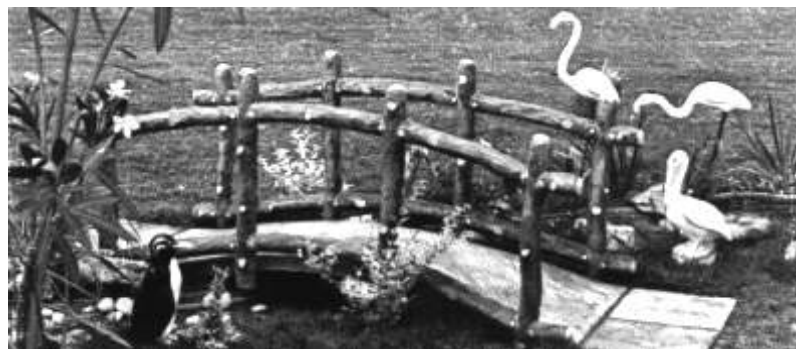

PARAKEET
790mm high
457mm bowl

WENDY and SHELL
685mm high

SAKABULA
1,040mm high x 584mm bowl

BIRD BATHS	GREY / ANTIQUE	
	Excl.	Vat 15%
Specify Holed or Solid. Extra for pipe	208.00	239.20
EGRET	1,111.00	1,277.65
PARAKEET	728.00	837.20
PLOVER	571.00	656.65
SAKABULA	1,665.00	1,914.75
STARLING	661.00	760.15
WAGTAIL	450.00	517.50
WATERBABY	894.00	1,028.10
WENDY and SHELL	1,158.00	1,331.70

RUSTIC MAJOR
2,130m x approx 680mm x 150mm lift

Bridges

RUSTIC MINI

BRIDGES		RUSTIC	
		Excl.	Vat 15%
		PWV delivery 10%	
MAJOR	2,130m	4,577.00	5,263.55
MINOR	1,520m	3,960.00	4,554.00
MINI	1,220m	3,151.00	3,623.65