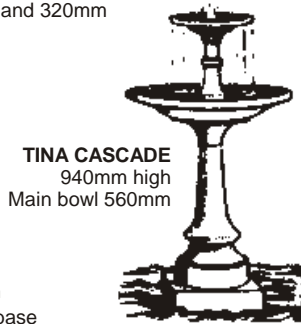

# Cascades

**BRACKEN and WATERBABY**  
1,800mm high

**MEADOWBANKS CASCADE**  
1,550mm high  
Bowls diam 840mm, 610mm and 320mm

**MICHAELHOUSE CENTRE**

**HOWICK CASCADE**  
Height 2,100m  
Bowls 1,830m, 1,220m, and 762mm diam  
**HOWICK CASCADE MINOR**  
Height 1,800m  
Bowls 1,220m, 762mm, and 460mm diam

**LIMA CASCADE**  
860mm high  
Main bowl 510mm  
Pump housing in base

**TINA CASCADE**  
940mm high  
Main bowl 560mm

FOUNTAIN CENTRES and CASCADES Supplied only - no pump or pool - holed for pipe	GREY / ANTIQUE	
	Excl.	Vat Incl.
	PWV delivery 10%	
BRACKEN and WATERBABY .....	2,901.00	3,307.14
HOWICK CASCADE .....	10,612.00	12,097.68
HOWICK MINOR .....		
LIMA .....	1,934.00	2,204.76
MEADOWBANKS .....	2,829.00	3,225.06
MICHAELHOUSE Cast Stone .....	10,379.00	11,832.06
PLANTAGENET WALL UNIT With any mask .....	3,066.00	3,495.24
SEAHORSE WALL .....	2,360.00	2,690.40
TINA With pipe .....	1,557.00	1,774.98

# Masks & Gargoyles

**GROTESQUE LION**  
380mm

**MAN-IN-THE-MOON**  
380mm square

**GOAT**  
406mm

**OLD MAN OF THE SEA**  
510mm

**GRIFFIN**  
356mm

**NEPTUNE**  
406mm

**WALL FISH**  
380mm

**OLD SOL**  
380mm diam

**FISH**  
370mm

**ELY**  
406mm

**LION**  
240mm

MASKS and GARGOYLES	GREY / ANTIQUE	
	Excl.	Vat Incl.
	PWV Delivery 10%	
ELY	678.00	772.92
FISH	329.00	375.06
GOAT	329.00	375.06
GRIFFIN	585.00	666.90
LEO 300mm	329.00	375.06
LION 240mm	188.00	214.32
LION 460mm	381.00	434.34
LION 595mm	504.00	574.56
MAN-IN-THE-MOON	329.00	375.06
MOBY DICK	329.00	375.06
NEPTUNE	329.00	375.06
OLD MAN OF THE SEA	639.00	728.46
OLD SOL	329.00	375.06
WALL FISH	202.00	230.28