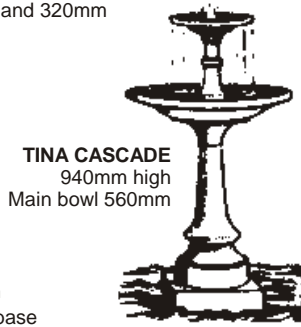

**BRACKEN and WATERBABY**  
1,800mm high

**MEADOWBANKS CASCADE**  
1,550mm high  
Bowls diam 840mm, 610mm and 320mm

## Cascades

**MICHAELHOUSE CENTRE**

**HOWICK CASCADE**  
Height 2,100m  
Bowls 1,830m, 1,220m, and 762mm diam  
**HOWICK CASCADE MINOR**  
Height 1,800m  
Bowls 1,220m, 762mm, and 460mm diam

**LIMA CASCADE**  
860mm high  
Main bowl 510mm  
Pump housing in base

**TINA CASCADE**  
940mm high  
Main bowl 560mm

FOUNTAIN CENTRES and CASCADES Supplied only - no pump or pool - holed for pipe	GREY / ANTIQUE	
	Excl.	Vat 15%
	PWV delivery 10%	
BRACKEN and WATERBABY .....	2,901.00	3,336.15
HOWICK CASCADE .....	10,612.00	12,203.80
HOWICK MINOR .....		
LIMA .....	1,934.00	2,224.10
MEADOWBANKS .....	2,829.00	3,253.35
MICHAELHOUSE .....		
PLANTAGENET WALL UNIT .....	Cast Stone 10,379.00	11,935.85
SEAHORSE WALL .....	With any mask 3,066.00	3,525.90
TINA .....	2,360.00	2,714.00
	With pipe 1,557.00	1,790.55

## Masks & Gargoyles

**GROTESQUE LION**  
380mm

**MAN-IN-THE-MOON**  
380mm square

**GOAT**  
406mm

**OLD MAN OF THE SEA**  
510mm

**GRIFFIN**  
356mm

**NEPTUNE**  
406mm

**WALL FISH**  
380mm