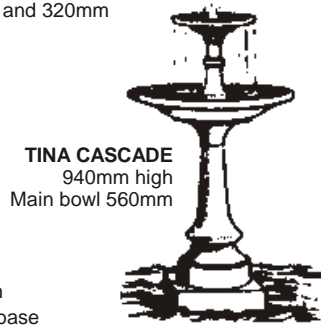

**BRACKEN and WATERBABY**  
1,800mm high

**MEADOWBANKS CASCADE**  
1,550mm high  
Bowls diam 840mm, 610mm and 320mm

## Cascades

**MICHAELHOUSE CENTRE**

**HOWICK CASCADE**  
Height 2,100mm  
Bowls 1,830mm, 1,220mm, and 762mm diam

**LIMA CASCADE**  
860mm high  
Main bowl 510mm  
Pump housing in base

**TINA CASCADE**  
940mm high  
Main bowl 560mm

## Masks & Gargoyles

**GROTESQUE LION**  
380mm

**MAN-IN-THE-MOON**  
380mm square

**GOAT**  
406mm

**OLD MAN OF THE SEA**  
510mm

**GRIFFIN**  
356mm

**NEPTUNE**  
406mm

**WALL FISH**  
380mm

**OLD SOL**  
380mm diam

**FISH**  
370mm

**ELY**  
406mm

**LION**  
240mm

MASKS and GARGOYLES	GREY / ANTIQUE	
	Excl.	Vat Incl.
	PWV Delivery 10%	
ELY	628.00	715.92
FISH	305.00	347.70
GOAT	305.00	347.70
GRIFFIN	542.00	617.88
LEO 300mm	305.00	347.70
LION 240mm	174.00	198.36
LION 460mm	353.00	402.42
LION 595mm	467.00	532.38
MAN-IN-THE-MOON	305.00	347.70
MOBY DICK	305.00	347.70
NEPTUNE	305.00	347.70
OLD MAN OF THE SEA	592.00	674.88
OLD SOL	305.00	347.70
WALL FISH	187.00	213.18