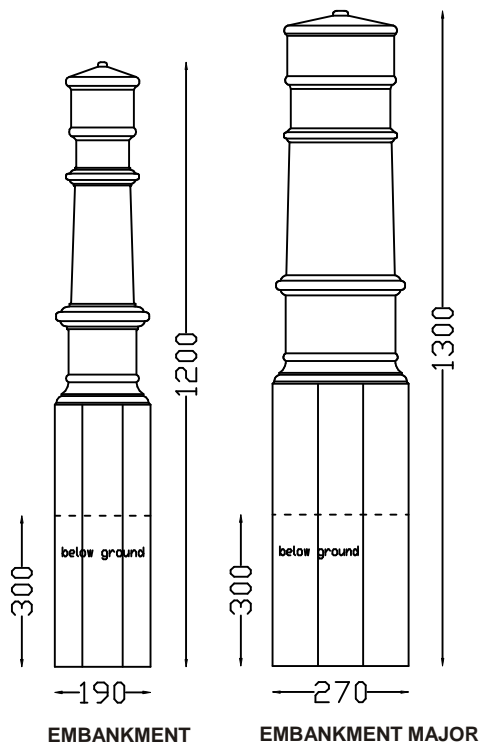

Civic Bollards