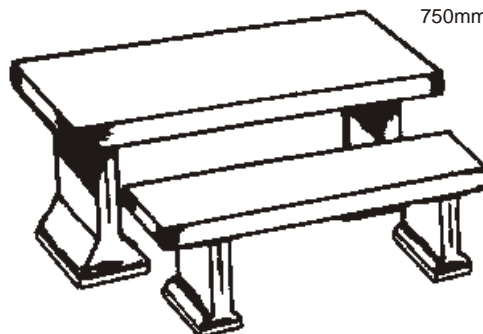

Civic Litter Bins

CIVIC LITTER BIN ROUND
760mm high x 495mm diam.
155kg

CIVIC LITTER BIN SQUARE
760mm high x 400mm square.
135kg

Civic Ashtray

CIVIC ASHTRAY
750mm high x 490mm

CIVIC LITTER BIN SQUARE "ADVERTISING"
760mm high x 490mm square with recessed panels 510mm x 390mm

UTILITY TABLES

| | |
|-------------|----------------|
| SMALL TABLE | 1,220m x 600mm |
| LARGE TABLE | 2,000m x 750mm |

UTILITY BENCH

| | |
|-------------|----------------|
| SMALL BENCH | 1,220m x 370mm |
| LARGE BENCH | 2,000m x 370mm |