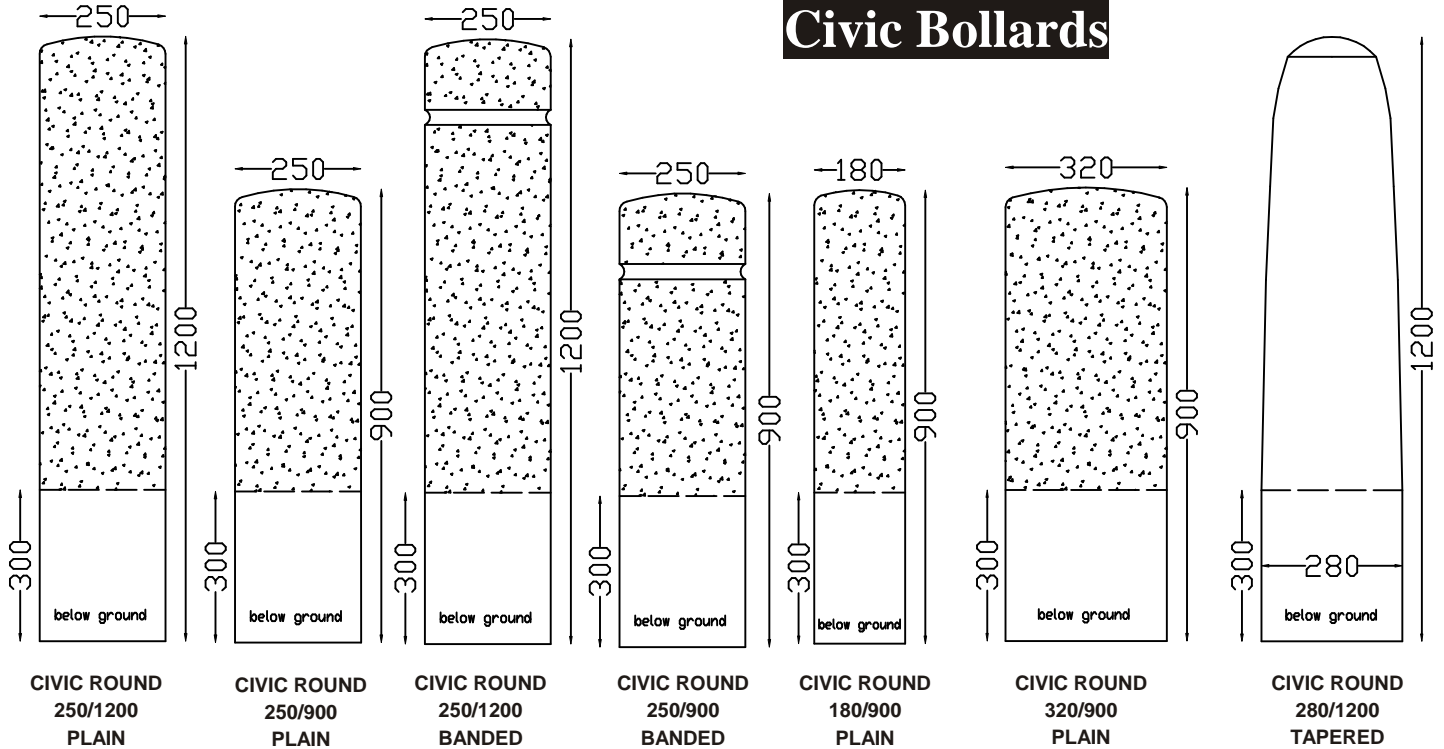

CIVIC TABLE
750mm high x 750mm deep
Available 1,800m or 1,500m
Free Standing.

ERICA MINOR BENCH
1,100m c 500mm x 500mm

ERICA BENCH
1,600m x 500mm x 500mm high

CIVIC SINGLESEAT ROUND
400mm high x 495mm diam

Civic Planters

CIVIC PLANTER ROUND
400mm high x 495mm diam

CIVIC PLANTER SQUARE
400mm high x 395mm square

SQUARE "MONTAGUE"
900 square x 480mm high

HEXAGONAL MAJOR STACKING
1,175m diam max (1,020m diam min) x 310mm high
Shown stacking - priced each.

CIVIC SQUARE
760mm high x
250mm sq

**CIVIC ROUND
TAPER**
900mm high x
150/120mm
tapered diam

CIVIC ROUND
900mm high x
250mm diam

CIVIC SQUARE
1,200mm high x
200mm sq

CIVIC BOLLARDS BALL
300mm, 350mm and 400mm in Exposed Aggregate or Grey.
630mm and 800mm in grey FRC only (hollow).

Civic Bollards

Civic Drinking Fountains

CIVIC DRINKING FOUNTAIN MK1 and MK2.
1200/850mm high
320mm diam.
Child step also available.
Suggestion: For MK2 take a 610mm tree ring to form a pebble base water soak-away.
Do not lift by tap - it will break.