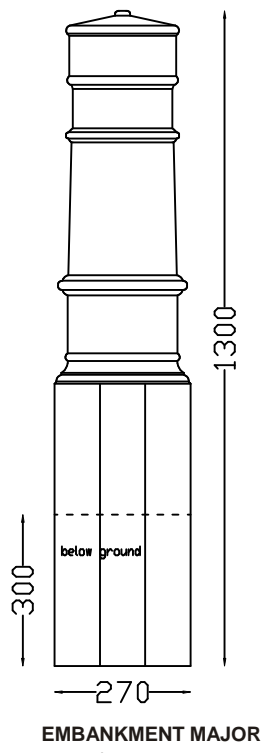

Civic Bollards