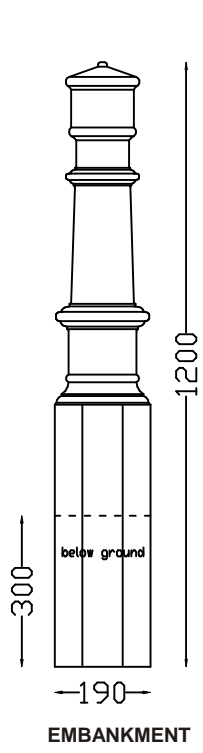

Civic Bollards