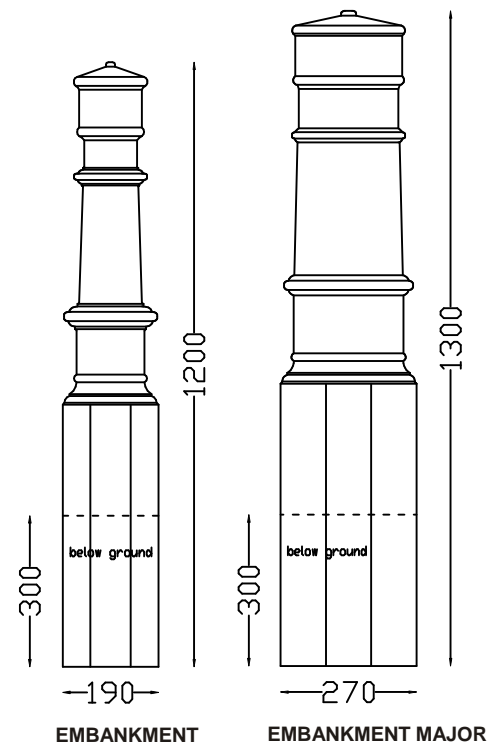

Civic Bollards