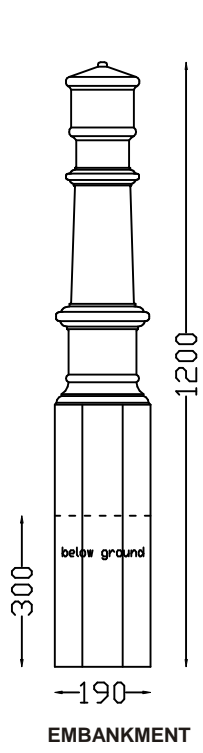

PLANTERS

| | | | |
|-----------------------|--------------------------|----------|----------|
| CIVIC ROUND | 400mm high x 490mm dia. | 740.00 | 851.00 |
| CIVIC SQUARE | 400mm high x 395mm sq. | 701.00 | 806.15 |
| CIVIC SQUARE Montague | 480mm high x 900mm sq. | 1,707.00 | 1,963.05 |
| CIVIC HEXAGONAL MAJOR | 310mm high x 1,175m dia. | 1,632.00 | 1,876.80 |
| CIVIC HEXAGONAL MINI | 240mm h x 360mm dia. | 538.00 | 618.70 |

UTILITY TABLES

| | |
|-------------|----------------|
| SMALL TABLE | 1,220m x 600mm |
| LARGE TABLE | 2,000m x 750mm |

UTILITY BENCH

| | |
|-------------|----------------|
| SMALL BENCH | 1,220m x 370mm |
| LARGE BENCH | 2,000m x 370mm |

SQUARE "MONTAGUE"
900 square x 480mm high

HEXAGONAL MAJOR STACKING
1,175m diam max (1,020m diam min) x 310mm high
Shown stacking - priced each.

CIVIC SQUARE
760mm high x
250mm sq

**CIVIC ROUND
TAPER**
900mm high x
150/120mm
tapered diam

CIVIC ROUND
900mm high x
250mm diam

CIVIC SQUARE
1,200mm high x
200mm sq

CIVIC BOLLARDS BALL
300mm, 350mm and 400mm in Exposed Aggregate or Grey.
630mm and 800mm in grey FRC only (hollow).

Civic Bollards