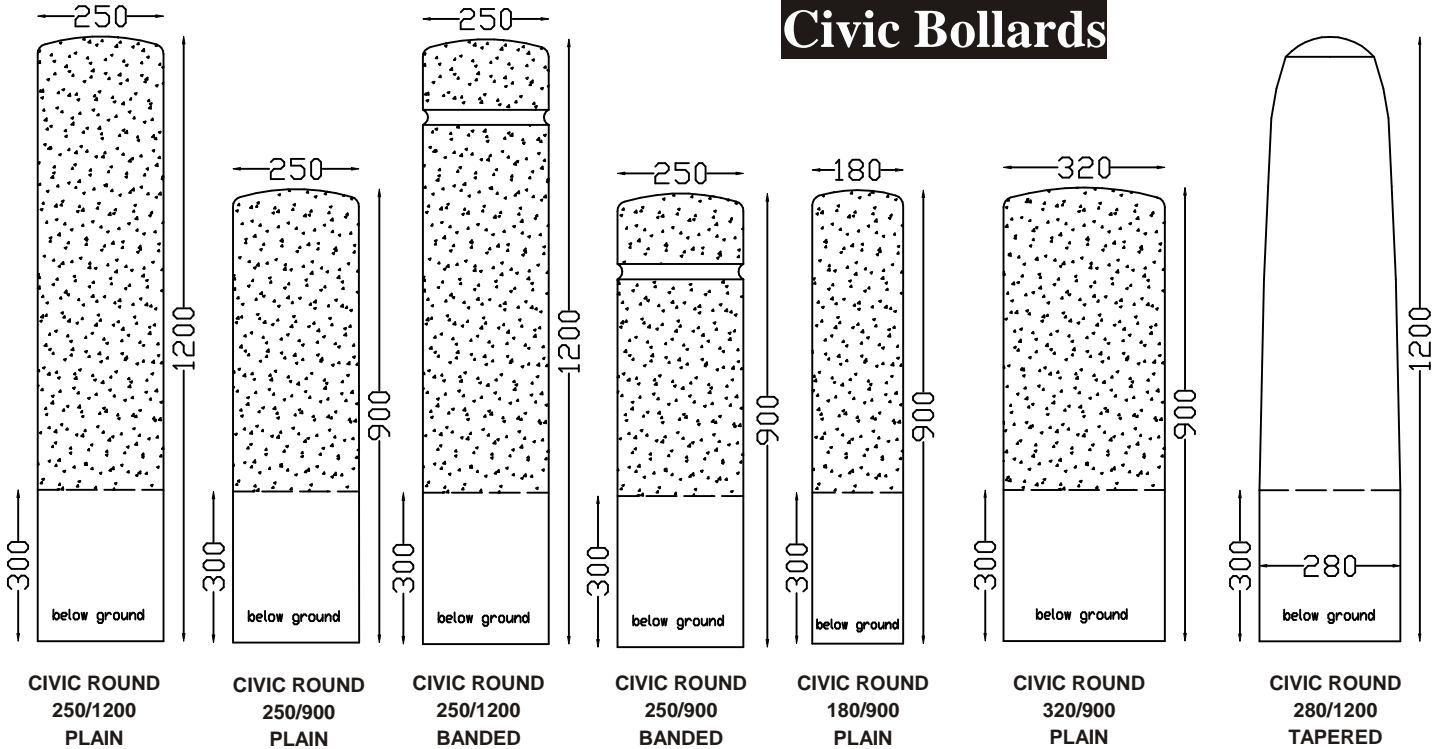

Civic Bollards