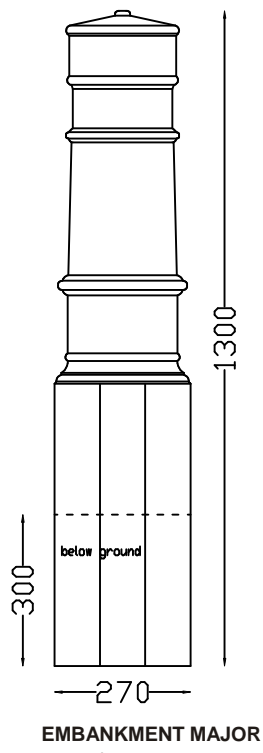

EMBANKMENT