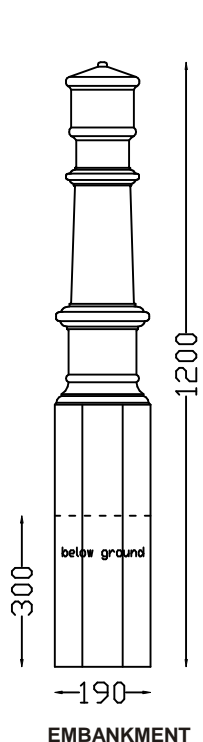

Civic Bollards