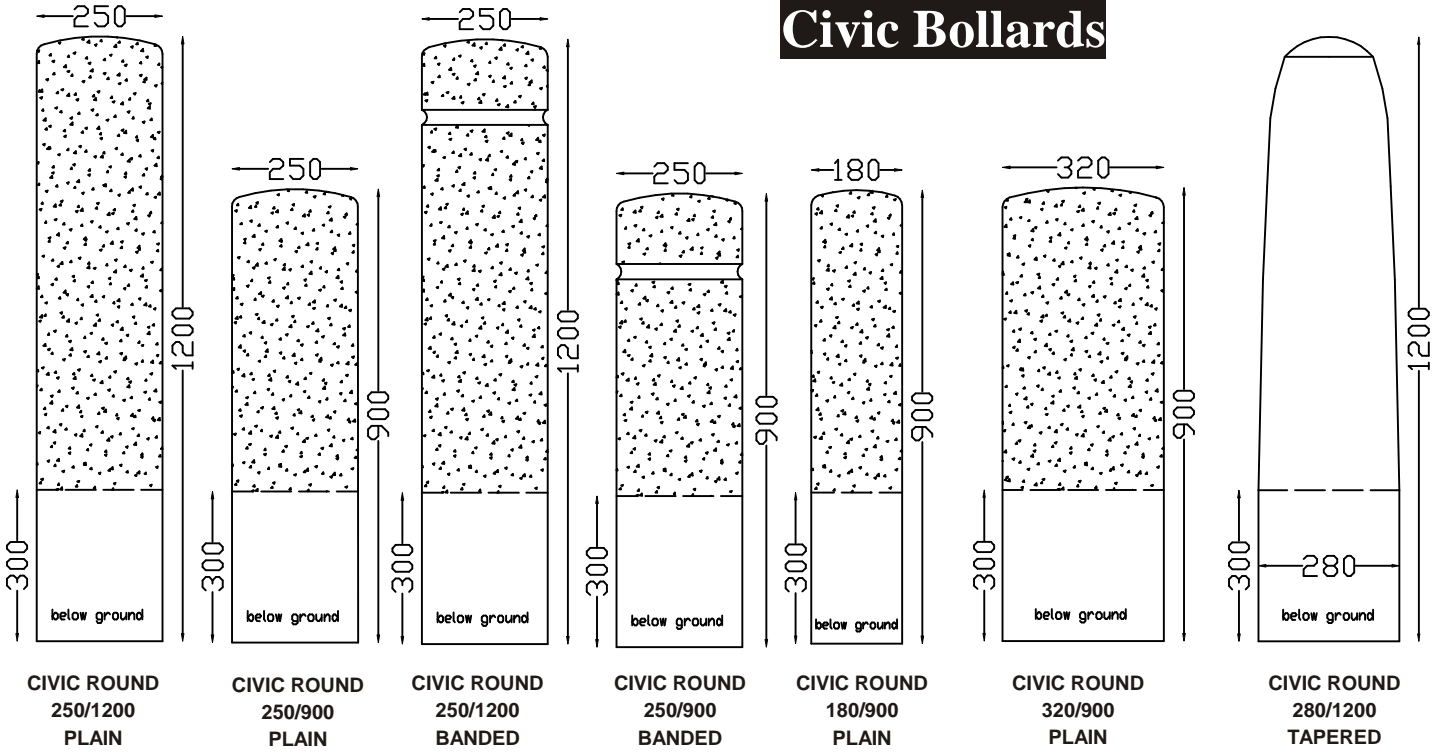

SQUARE "MONTAGUE"
900 square x 480mm high

HEXAGONAL MAJOR STACKING
1,175m diam max (1,020m diam min) x 310mm high
Shown stacking - priced each.

CIVIC SQUARE
760mm high x
250mm sq

**CIVIC ROUND
TAPER**
900mm high x
150/120mm
tapered diam

CIVIC ROUND
900mm high x
250mm diam

CIVIC SQUARE
1,200mm high x
200mm sq

CIVIC BOLLARDS BALL
300mm, 350mm and 400mm in Exposed Aggregate or Grey.
630mm and 800mm in grey FRC only (hollow).

Civic Bollards

EMBANKMENT

EMBANKMENT MAJOR

Civic Drinking Fountains

CIVIC DRINKING FOUNTAIN MK1 and MK2.
1200/850mm high
320mm diam.
Child step also available.
Suggestion: For MK2 take a 610mm tree ring to form a pebble base water soak-away.
Do not lift by tap - it will break.