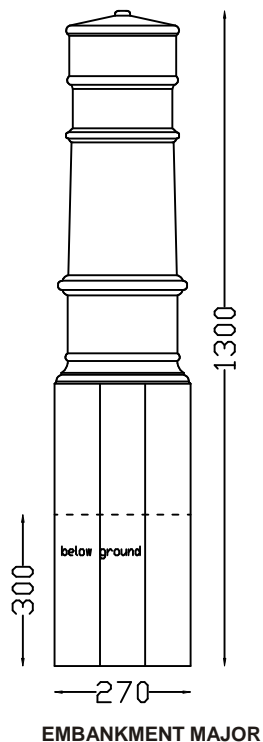

Civic Bollards