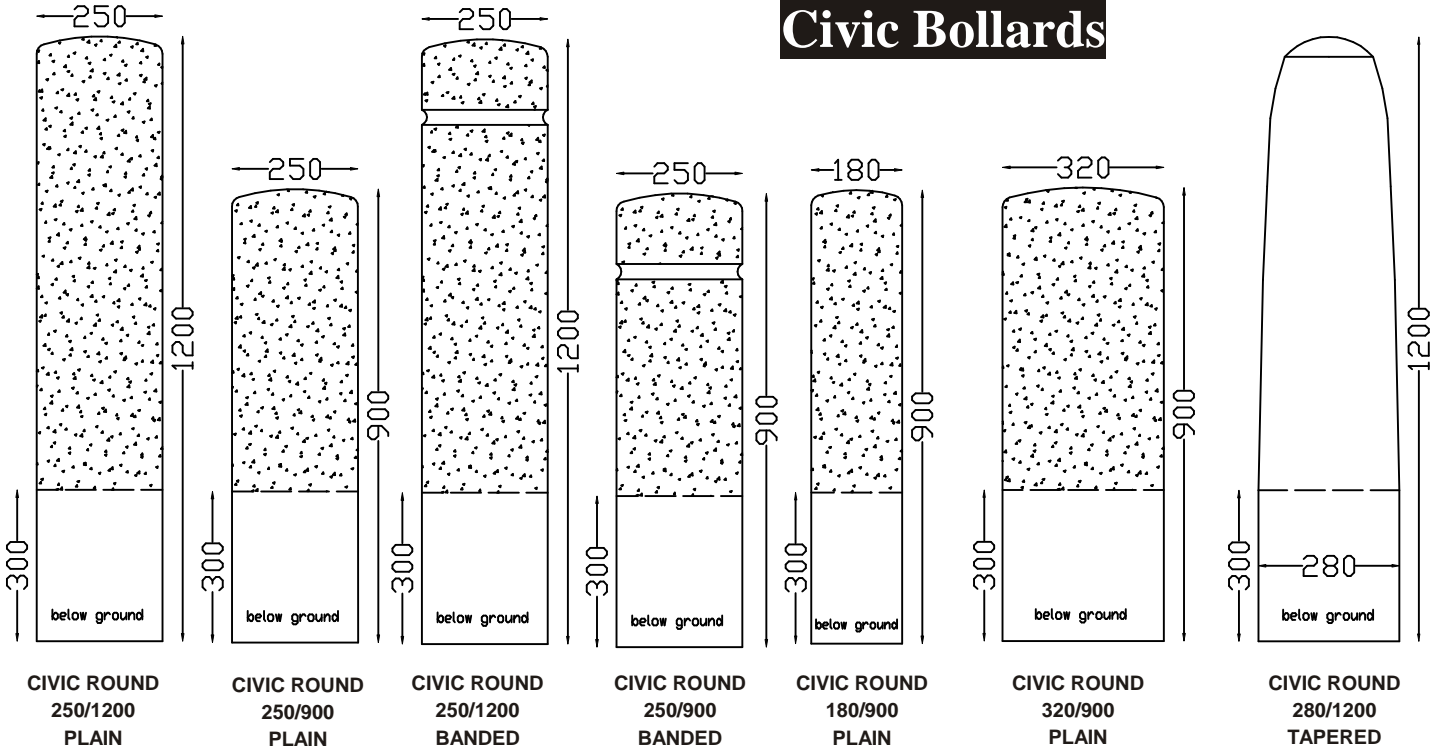

Civic Table

CIVIC TABLE
750mm high x 750mm deep
Available 1,800m or 1,500m
Free Standing.

ERICA MINOR BENCH
1,100m c 500mm x 500mm

ERICA BENCH
1,600m x 500mm x 500mm high

CIVIC SINGLESEAT ROUND
400mm high x 495mm diam

Civic Planters

CIVIC PLANTER ROUND
400mm high x 495mm diam

CIVIC PLANTER SQUARE
400mm high x 395mm square

SQUARE "MONTAGUE"
900 square x 480mm high

HEXAGONAL MAJOR STACKING
1,175m diam max (1,020m diam min) x 310mm high
Shown stacking - priced each.

CIVIC SQUARE
760mm high x
250mm sq

**CIVIC ROUND
TAPER**
900mm high x
150/120mm
tapered diam

CIVIC ROUND
900mm high x
250mm diam

CIVIC SQUARE
1,200mm high x
200mm sq

CIVIC BOLLARDS BALL
300mm, 350mm and 400mm in Exposed Aggregate or Grey.
630mm and 800mm in grey FRC only (hollow).

Civic Bollards

Civic Drinking Fountains

CIVIC DRINKING FOUNTAIN MK1 and MK2.
1200/850mm high
320mm diam.
Child step also available.
Suggestion: For MK2 take a 610mm tree ring to form a pebble base water soak-away.
Do not lift by tap - it will break.