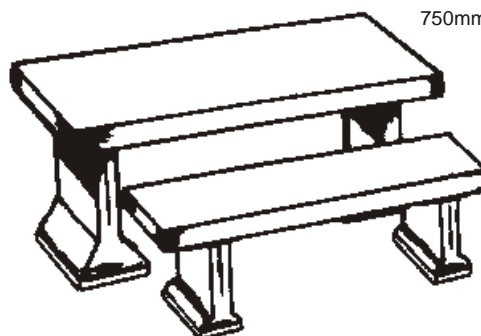

## Civic Litter Bins

**CIVIC LITTER BIN ROUND**  
760mm high x 495mm diam.  
155kg

**CIVIC LITTER BIN SQUARE**  
760mm high x 400mm square.  
135kg

## Civic Ashtray

**CIVIC ASHTRAY**  
750mm high x 490mm

**CIVIC LITTER BIN SQUARE "ADVERTISING"**  
760mm high x 490mm square with recessed panels 510mm x 390mm

### UTILITY TABLES

SMALL TABLE	1,220m x 600mm
LARGE TABLE	2,000m x 750mm