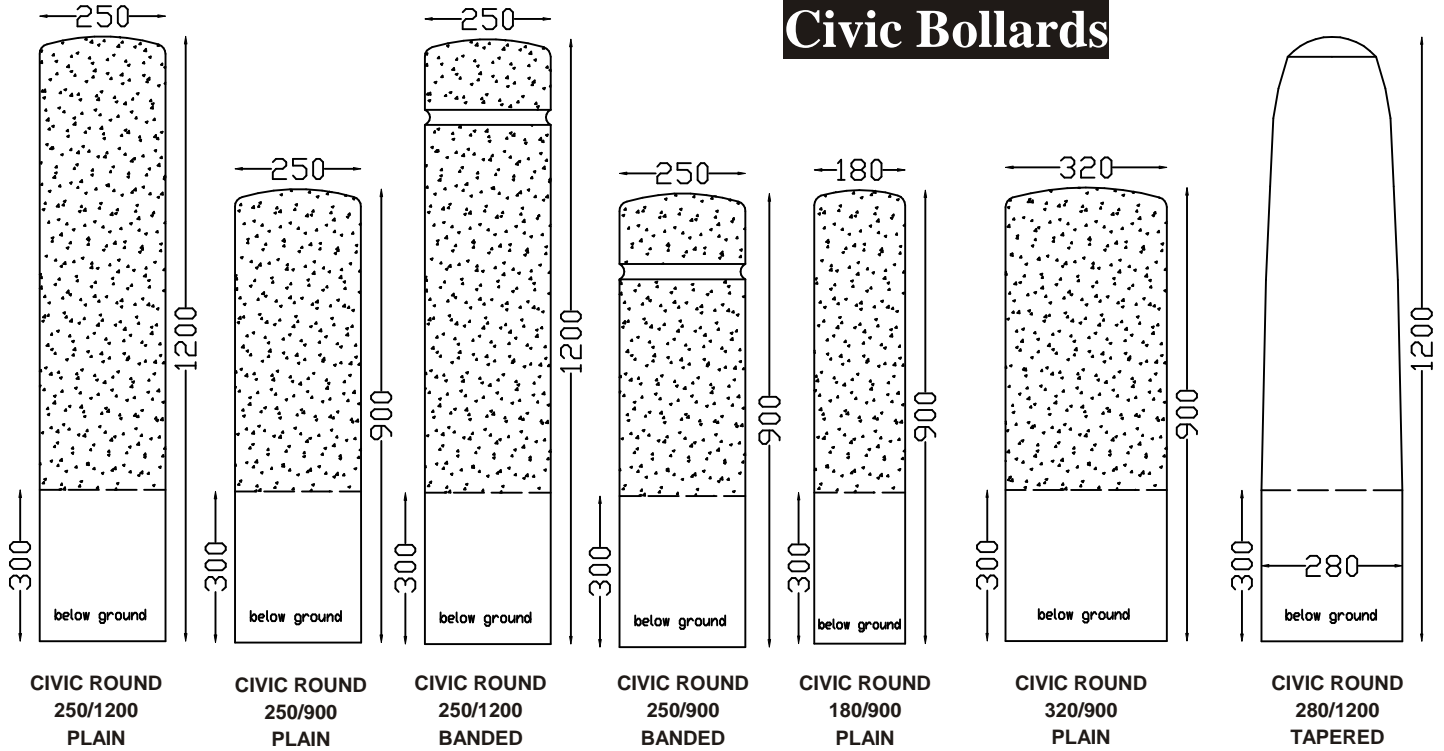

Civic Bollards