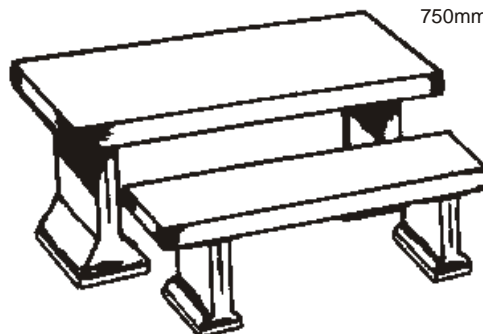

## Civic Litter Bins

**CIVIC LITTER BIN ROUND**  
760mm high x 495mm diam.  
155kg

**CIVIC LITTER BIN SQUARE**  
760mm high x 400mm square.  
135kg

## Civic Ashtray

**CIVIC ASHTRAY**  
750mm high x 490mm

**CIVIC LITTER BIN SQUARE "ADVERTISING"**  
760mm high x 490mm square with recessed panels 510mm x 390mm

### UTILITY TABLES

SMALL TABLE	1,220m x 600mm
LARGE TABLE	2,000m x 750mm