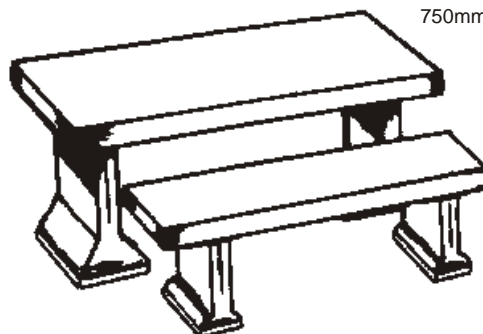

Civic Litter Bins

CIVIC LITTER BIN ROUND
760mm high x 495mm diam.
155kg

CIVIC LITTER BIN SQUARE
760mm high x 400mm square.
135kg

Civic Ashtray

CIVIC ASHTRAY
750mm high x 490mm

CIVIC LITTER BIN SQUARE "ADVERTISING"
760mm high x 490mm square with recessed panels 510mm x 390mm

UTILITY TABLES

SMALL TABLE	1,220m x 600mm
LARGE TABLE	2,000m x 750mm

UTILITY BENCH

SMALL BENCH	1,220m x 370mm
LARGE BENCH	2,000m x 370mm

For Stability, supports should be mortared into position and onto tops, or request reinforcing to extend from base.