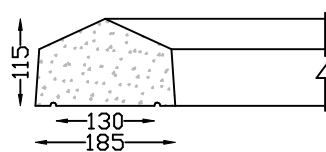

Copings for Walls

RESIDENCY 200 Plain or Throated COPING
Length 1,200m

RESIDENCY 230 Plain COPING
Length 1,200m

RESIDENCY 275 Plain or Throated COPING
Length 915mm

RESIDENCY 295 Throated COPING
Length 750mm

RESIDENCY 320 Throated COPING
Length 750mm

RESIDENCY 320 Plain COPING
Length 600mm

ILLOVO 320/250 COPING
Length 620mm

ILLOVO 430/360 COPING
Length 600mm

ILLOVO 550/480 COPING
Length 600mm

PALISADE PLINTH MAJOR COPING
Length 1,200m

PYRAMID "ROSE" COPING
Length 1,200m

PALISADE PLINTH COPING
Length 600mm

SANDRINGHAM DOUBLE MOULDED
Length 800mm

ARGUS POOL COPING

500mm long,
CORNER 300 x 300mm
CURVES Outside diam 2,300m and
2,900m

SANDSTONE COPING