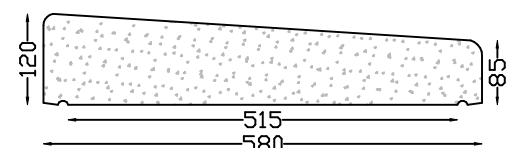

ROCKFACED POOL COPING

For 100mm wide walls
610mm straight lengths
CORNER: 305 x 305mm
CURVES: Diams from 610mm to 4,270m

FULL ROCK

All in 610mm lengths
150mm wide x 75mm
200mm wide x 75mm
200mm wide x 100mm
230mm wide x 75mm
255mm wide x 75mm

Copings for Walls, continued..

PYRAMID "IRONS" 240
Length 500mm

PYRAMID "IRONS" 290
Length 500mm

PYRAMID "IRONS" 320
Length 500mm

PYRAMID "IRONS" 370
Length 700mm

JAN SMUTS PYRAMID COPING
Length 500mm. Fair End 260mm long

PYRAMID "HILL" COPING
Length 1,000m

COTTAGE THROATED COPING
Length 815mm

OG MINOR MK2 COPING
Length 1,000m

OG COURSE COPING
Length 610mm
CORNERS Internal & External

CAROUSEL COPING
Length 500mm. Corner.

CYMA PARAPET DOUBLE MOULDED COPING
Length 600mm. Corner

O.G. MINOR DOUBLE MOULDED 235
Length 600mm

Dripstones

DRIPSTONE 550 "B" COPING
Length 750mm

DRIPSTONE 510 COPING
Length 750mm

DRIPSTONE 480 "B" COPING
Length 750mm

DRIPSTONE 450 "B" COPING
Length 750mm

COPINGS FOR WALLS