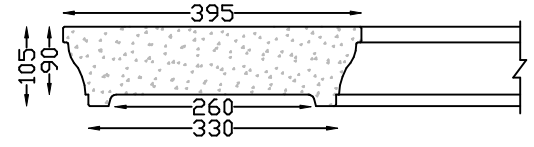

Copings for Walls, continued..

PYRAMID "IRONS" 240
Length 500mm

PYRAMID "IRONS" 290
Length 500mm

PYRAMID "IRONS" 320
Length 500mm

PYRAMID "IRONS" 370
Length 700mm

JAN SMUTS PYRAMID COPING
Length 500mm. Fair End 260mm long

PYRAMID "HILL" COPING
Length 1,000m

COTTAGE THROATED COPING
Length 815mm

OG MINOR MK2 COPING
Length 1,000m

OG COURSE COPING
Length 610mm
CORNERS Internal & External

CAROUSEL COPING
Length 500mm. Corner.

CYMA PARAPET DOUBLE MOULDED COPING
Length 600mm. Corner