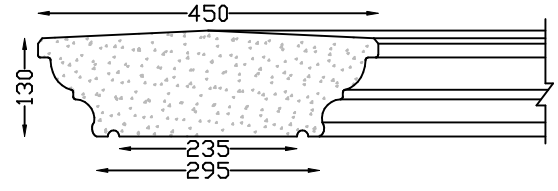

Copings for Walls, continued..

PYRAMID "IRONS" 240
Length 500mm

PYRAMID "IRONS" 290
Length 500mm

PYRAMID "IRONS" 320
Length 500mm

PYRAMID "IRONS" 370
Length 700mm

JAN SMUTS PYRAMID COPING
Length 500mm. Fair End 260mm long

PYRAMID "HILL" COPING
Length 1,000m

COTTAGE THROATED COPING
Length 815mm

OG MINOR MK2 COPING
Length 1,000m

OG COURSE COPING
Length 610mm
CORNERS Internal & External

CAROUSEL COPING
Length 500mm. Corner.

CYMA PARAPET DOUBLE MOULDED COPING
Length 600mm. Corner