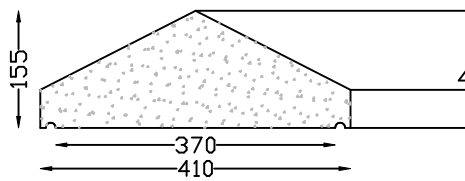

ROCKFACED POOL COPING

For 100mm wide walls
610mm straight lengths
CORNER: 305 x 305mm
CURVES: Diams from 610mm to 4,270m

FULL ROCK

All in 610mm lengths
150mm wide x 75mm
200mm wide x 75mm
200mm wide x 100mm
230mm wide x 75mm
255mm wide x 75mm

Copings for Walls, continued..

PYRAMID "IRONS" 240
Length 500mm

PYRAMID "IRONS" 290
Length 500mm

PYRAMID "IRONS" 320
Length 500mm

PYRAMID "IRONS" 370
Length 700mm

JAN SMUTS PYRAMID COPING
Length 500mm. Fair End 260mm long