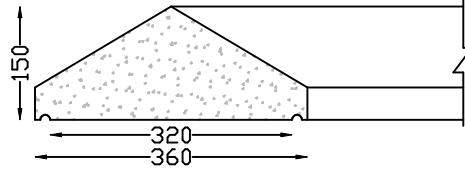

ROCKFACED POOL COPING

For 100mm wide walls
610mm straight lengths
CORNER: 305 x 305mm
CURVES: Diams from 610mm to 4,270m

FULL ROCK

All in 610mm lengths
150mm wide x 75mm
200mm wide x 75mm
200mm wide x 100mm
230mm wide x 75mm
255mm wide x 75mm

Copings for Walls, continued..

PYRAMID "IRONS" 240
Length 500mm

PYRAMID "IRONS" 290
Length 500mm

PYRAMID "IRONS" 320
Length 500mm

PYRAMID "IRONS" 370
Length 700mm

JAN SMUTS PYRAMID COPING
Length 500mm. Fair End 260mm long