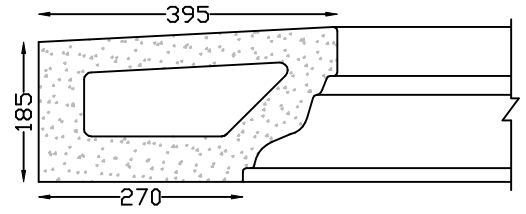

OG COURSE COPING
Length 610mm
CORNERS Internal & External