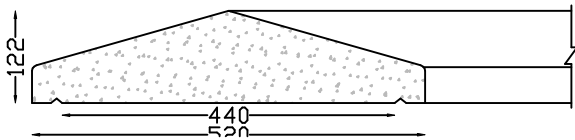

ROCKFACED POOL COPING

For 100mm wide walls
610mm straight lengths
CORNER: 305 x 305mm
CURVES: Diams from 610mm to 4,270m

FULL ROCK

All in 610mm lengths
150mm wide x 75mm
200mm wide x 75mm
200mm wide x 100mm
230mm wide x 75mm
255mm wide x 75mm

Copings for Walls, continued..

PYRAMID "IRONS" 240
Length 500mm

PYRAMID "IRONS" 290
Length 500mm

PYRAMID "IRONS" 320
Length 500mm

PYRAMID "IRONS" 370
Length 700mm

JAN SMUTS PYRAMID COPING
Length 500mm. Fair End 260mm long