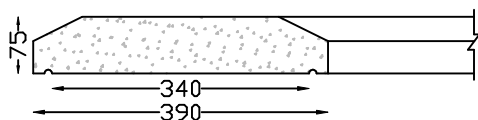

RESIDENCY 320 Throated COPING
Length 750mm

RESIDENCY 320 Plain COPING
Length 600mm

ILLOVO 320/250 COPING
Length 620mm

ILLOVO 430/360 COPING
Length 600mm

ILLOVO 550/480 COPING
Length 600mm

PALISADE PLINTH MAJOR COPING
Length 1,200m

PYRAMID "ROSE" COPING
Length 1,200m

PALISADE PLINTH COPING
Length 600mm

SANDRINGHAM DOUBLE MOULDED
Length 800mm

ARGUS POOL COPING

500mm long,
CORNER 300 x 300mm
CURVES Outside diam 2,300m and
2,900m

SANDSTONE COPING