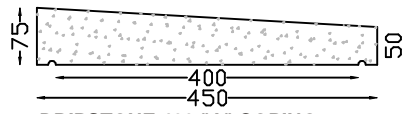

DRIPSTONE 400 "A" COPING
Length 750mm