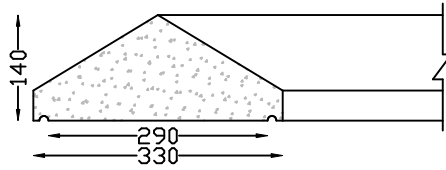

ROCKFACED POOL COPING

For 100mm wide walls
610mm straight lengths
CORNER: 305 x 305mm
CURVES: Diams from 610mm to 4,270m

FULL ROCK

All in 610mm lengths
150mm wide x 75mm
200mm wide x 75mm
200mm wide x 100mm
230mm wide x 75mm
255mm wide x 75mm

Copings for Walls, continued..

PYRAMID "IRONS" 240
Length 500mm

PYRAMID "IRONS" 290
Length 500mm

PYRAMID "IRONS" 320
Length 500mm

PYRAMID "IRONS" 370
Length 700mm

JAN SMUTS PYRAMID COPING
Length 500mm. Fair End 260mm long