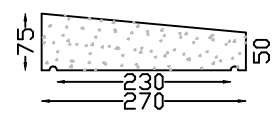

Dripstones

DRIPSTONE 420 "B" COPING
Length 750mm

DRIPSTONE 400 "A" COPING
Length 750mm

DRIPSTONE 360 'B' COPING
Length 750mm

DRIPSTONE 360 "A" COPING
Length 750mm

DRIPSTONE 320 "B" COPING
Length 750mm

DRIPSTONE 320 'A' COPING
Length 750mm

DRIPSTONE 290 "B" COPING
Length 750mm

DRIPSTONE 290 "A" COPING
Length 750mm

DRIPSTONE 270 'B' COPING
Length 750mm

DRIPSTONE 270 'A' COPING
Length 750mm

DRIPSTONE 230 "A" COPING
Length 1,000m

DRIPSTONE 230 COPING
Length 1,000m