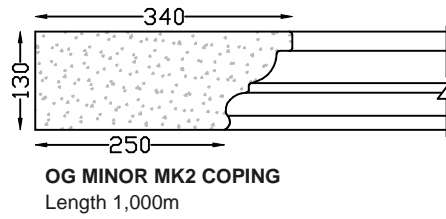

COTTAGE THROATED COPING
Length 815mm

OG MINOR MK2 COPING
Length 1,000m