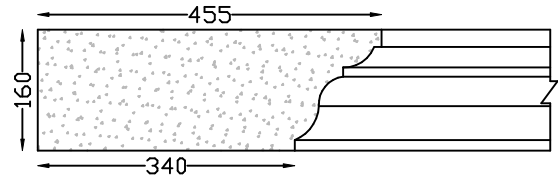

Copings for Walls, continued..

PYRAMID "IRONS" 240
Length 500mm

PYRAMID "IRONS" 290
Length 500mm

PYRAMID "IRONS" 320
Length 500mm

PYRAMID "IRONS" 370
Length 700mm

JAN SMUTS PYRAMID COPING
Length 500mm. Fair End 260mm long

PYRAMID "HILL" COPING
Length 1,000m

COTTAGE THROATED COPING
Length 815mm

OG MINOR MK2 COPING
Length 1,000m

OG COURSE COPING
Length 610mm
CORNERS Internal & External

CAROUSEL COPING
Length 500mm. Corner.

CYMA PARAPET DOUBLE MOULDED COPING
Length 600mm. Corner