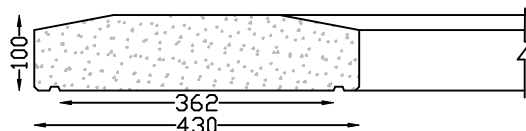

Copings for Walls

RESIDENCY 200 Plain or Throated COPING
Length 1,200m

RESIDENCY 230 Plain COPING
Length 1,200m

RESIDENCY 275 Plain or Throated COPING
Length 915mm

RESIDENCY 295 Throated COPING
Length 750mm

RESIDENCY 320 Throated COPING
Length 750mm

RESIDENCY 320 Plain COPING
Length 600mm

ILLOVO 320/250 COPING
Length 620mm

ILLOVO 430/360 COPING
Length 600mm

ILLOVO 550/480 COPING
Length 600mm

PALISADE PLINTH MAJOR COPING
Length 1,200m

PYRAMID "ROSE" COPING
Length 1,200m

PALISADE PLINTH COPING
Length 600mm

SANDRINGHAM DOUBLE MOULDED
Length 800mm

ARGUS POOL COPING

500mm long,
CORNER 300 x 300mm
CURVES Outside diam 2,300m and
2,900m

SANDSTONE COPING