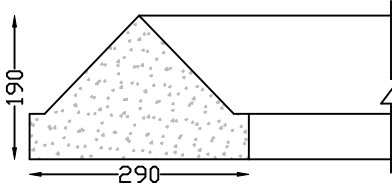

ROCKFACED POOL COPING

For 100mm wide walls
610mm straight lengths
CORNER: 305 x 305mm
CURVES: Diams from 610mm to 4,270m

FULL ROCK

All in 610mm lengths
150mm wide x 75mm
200mm wide x 75mm
200mm wide x 100mm
230mm wide x 75mm
255mm wide x 75mm

Copings for Walls, continued..

PYRAMID "IRONS" 240
Length 500mm

PYRAMID "IRONS" 290
Length 500mm

PYRAMID "IRONS" 320
Length 500mm

PYRAMID "IRONS" 370
Length 700mm

JAN SMUTS PYRAMID COPING
Length 500mm. Fair End 260mm long