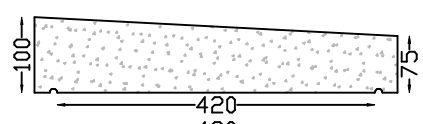

EACH	
Excl.	Vat Incl.
PWW delivery 10%	
119.00	135.66
176.00	200.64
176.00	200.64
207.00	235.98
194.00	221.16
265.00	302.10
230.00	262.20
152.00	173.28
213.00	242.82
213.00	242.82
214.00	243.96
246.00	280.44
246.00	280.44
225.00	256.50
315.00	359.10
241.00	274.74
286.00	326.04
267.00	304.38
303.00	345.42
276.00	314.64
339.00	386.46
324.00	369.36
354.00	403.56
375.00	427.50
390.00	444.60
406.00	462.84
429.00	489.06
147.00	167.58
202.00	230.28
183.00	208.62
219.00	249.66
233.00	265.62
218.00	248.52
147.00	167.58
251.00	286.14
179.00	204.06
261.00	297.54
226.00	257.64
270.00	307.80
233.00	265.62
295.00	336.30
438.00	499.32
183.00	208.62
446.00	508.44
270.00	307.80
289.00	329.46
246.00	280.44
268.00	305.52
218.00	248.52
243.00	277.02
221.00	251.94
227.00	258.78
239.00	272.46
295.00	336.30
345.00	393.30
138.00	157.32
152.00	173.28
153.00	174.42
248.00	282.72
204.00	232.56
266.00	303.24
266.00	303.24
198.00	225.72
269.00	306.66
318.00	362.52
219.00	249.66
233.00	265.62
146.00	166.44
202.00	230.28
289.00	329.46
348.00	396.72
362.00	412.68
362.00	412.68
377.00	429.78
380.00	433.20
231.00	263.34
153.00	174.42
225.00	256.50
176.00	200.64
246.00	280.44

Dripstones

DRIPSTONE 420 "B" COPING
Length 750mm