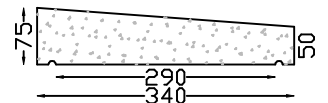

DRIPSTONE 290 "A" COPING
Length 750mm