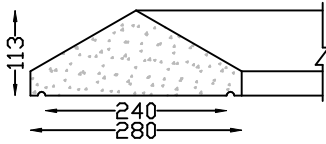

ROCKFACED POOL COPING

For 100mm wide walls
610mm straight lengths
CORNER: 305 x 305mm
CURVES: Diams from 610mm to 4,270m

FULL ROCK

All in 610mm lengths
150mm wide x 75mm
200mm wide x 75mm
200mm wide x 100mm
230mm wide x 75mm
255mm wide x 75mm

Copings for Walls, continued..

PYRAMID "IRONS" 240
Length 500mm

PYRAMID "IRONS" 290
Length 500mm

PYRAMID "IRONS" 320
Length 500mm

PYRAMID "IRONS" 370
Length 700mm

JAN SMUTS PYRAMID COPING
Length 500mm. Fair End 260mm long