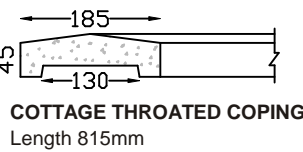

ROCKFACED POOL COPING

For 100mm wide walls
610mm straight lengths
CORNER: 305 x 305mm
CURVES: Diams from 610mm to 4,270m

FULL ROCK

All in 610mm lengths
150mm wide x 75mm
200mm wide x 75mm
200mm wide x 100mm
230mm wide x 75mm
255mm wide x 75mm

Copings for Walls, continued..

PYRAMID "IRONS" 240
Length 500mm

PYRAMID "IRONS" 290
Length 500mm

PYRAMID "IRONS" 320
Length 500mm

PYRAMID "IRONS" 370
Length 700mm

JAN SMUTS PYRAMID COPING
Length 500mm. Fair End 260mm long

PYRAMID "HILL" COPING
Length 1,000m

COTTAGE THROATED COPING
Length 815mm

OG MINOR MK2 COPING
Length 1,000m

OG COURSE COPING
Length 610mm
CORNERS Internal & External

CAROUSEL COPING
Length 500mm. Corner.

CYMA PARAPET DOUBLE MOULDED COPING
Length 600mm. Corner