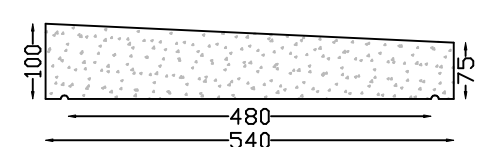

O.G. MINOR DOUBLE MOULDED 235
Length 600mm

Dripstones

DRIPSTONE 550 "B" COPING
Length 750mm

DRIPSTONE 510 COPING
Length 750mm

DRIPSTONE 480 "B" COPING
Length 750mm

DRIPSTONE 450 "B" COPING
Length 750mm

COPINGS FOR WALLS