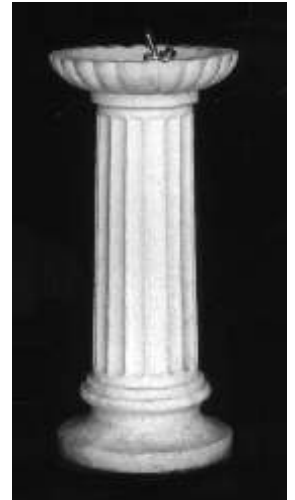

Sundial Plates

TEMPUS FUGIT
250mm Octagonal
Solid Brass or
Aluminium with
metallic finish.

SUNDIAL PLATES	GREY / ANTIQUE	
	Excl.	Vat 15%
	PWV delivery 10%	
GREENWICH Concrete	321.00	369.15
TEMPUS FUGIT Solid Brass	1,217.00	1,399.55
TEMPUS FUGIT Aluminium	962.00	1,106.30
POSTAGE and PACKING	99.00	113.85

CIVIC DRINKING FOUNTAIN
1200/850mm high

RICHMOND DRINKING FOUNTAIN
765mm high
With spring loaded valve.

Notes:
An isolating stop cock is recommended to facilitate maintenance.

Please ask for maintenance leaflet.

Child step available.

Do not lift by tap - it will break

CIVIC DRINKING FOUNTAIN MK2

Bicycle Racks

QUADRANT CYCLE RACK
660mm long x 380mm high at back x 125mm wide
Drained to the side and with locking hole through rack.