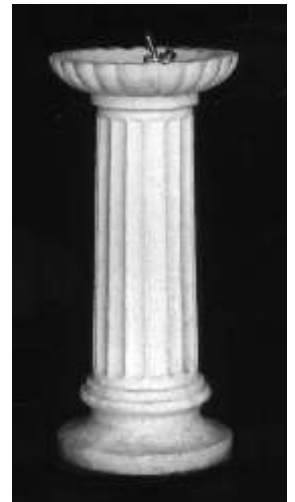

Sundial Plates

TEMPUS FUGIT
250mm Octagonal
Solid Brass or
Aluminium with
metallic finish.

SUNDIAL PLATES	GREY / ANTIQUE	
	Excl.	Vat 15%
	PWV delivery 10%	
GREENWICH Concrete	364.00	418.60
TEMPUS FUGIT Solid Brass	1,380.00	1,587.00
TEMPUS FUGIT Aluminium	1,092.00	1,255.80
POSTAGE and PACKING	112.00	128.80

CIVIC DRINKING FOUNTAIN
1200/850mm high

RICHMOND DRINKING FOUNTAIN
765mm high
With spring loaded valve.

Notes:
An isolating stop cock is recommended to facilitate maintenance.

Please ask for maintenance leaflet.

Child step available.

Do not lift by tap - it will break

CIVIC DRINKING FOUNTAIN MK2

Bicycle Racks

QUADRANT CYCLE RACK
660mm long x 380mm high at back x 125mm wide
Drained to the side and with locking hole through rack.