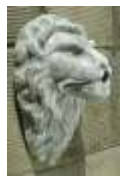

# Masks & Gargoyles

**GROTESQUE LION**  
380mm

**MAN-IN-THE-MOON**  
380mm square

**GOAT**  
406mm

**OLD MAN OF THE SEA**  
510mm

**GRIFFIN**  
356mm

**NEPTUNE**  
406mm

**WALL FISH**  
380mm

**OLD SOL**  
380mm diam

**FISH**  
370mm

**ELY**  
406mm

**LION**  
240mm

MASKS and GARGOYLES	GREY / ANTIQUE	
	Excl.	Vat 15%
	PWV Delivery 10%	
ELY	785.00	902.75
FISH	381.00	438.15
GOAT	381.00	438.15
GRIFFIN	677.00	778.55
LEO 300mm	381.00	438.15
LION 240mm	217.00	249.55
LION 460mm	441.00	507.15
LION 595mm	583.00	670.45
MAN-IN-THE-MOON	381.00	438.15
MOBY DICK	381.00	438.15
NEPTUNE	381.00	438.15
OLD MAN OF THE SEA	739.00	849.85
OLD SOL	381.00	438.15
WALL FISH	233.00	267.95