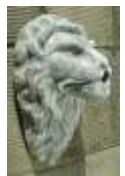

Masks & Gargoyles

GROTESQUE LION
380mm

MAN-IN-THE-MOON
380mm square

GOAT
406mm

OLD MAN OF THE SEA
510mm

GRIFFIN
356mm

NEPTUNE
406mm

WALL FISH
380mm

OLD SOL
380mm diam

FISH
370mm

ELY
406mm

LION
240mm

MASKS and GARGOYLES	GREY / ANTIQUE	
	Excl.	Vat 15%
PWV Delivery 10%		
ELY	692.00	795.80
FISH	336.00	386.40
GOAT	336.00	386.40
GRIFFIN	597.00	686.55
LEO 300mm	336.00	386.40
LION 240mm	192.00	220.80
LION 460mm	389.00	447.35
LION 595mm	514.00	591.10
MAN-IN-THE-MOON	336.00	386.40
MOBY DICK	336.00	386.40
NEPTUNE	336.00	386.40
OLD MAN OF THE SEA	652.00	749.80
OLD SOL	336.00	386.40
WALL FISH	206.00	236.90