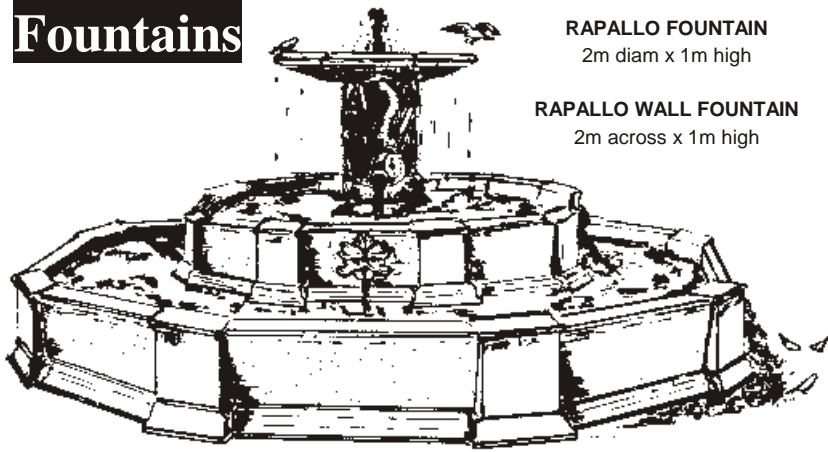

Fountains

RAPALLO FOUNTAIN
2m diam x 1m high

RAPALLO WALL FOUNTAIN
2m across x 1m high

RAPALLO CORNER FOUNTAIN
Pool 1m x 1m

ROYAL TUDOR
1,830m high, 1,620m diam

LIMA
950mm high
x 1,280m diam

PORTOFINO
950mm high
1,100m across

**RIO ITALIAN
OIL JAR**

**RIO PEBBLE
FOUNTAIN**
1,3m diam

SOLVAY
1,200m wide x 1,440m high
Or with figurine in place of top bowl.

BLUE CIRCLE Fountain
Pool 6m diam x 600mm high
Overall 2,1m high

TUDOR PEBBLE
1,830m high x 1,520m across