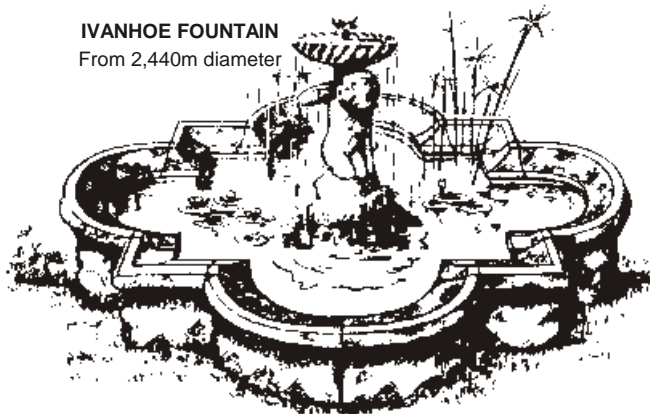

MICHAELHOUSE FOUNTAIN
Pool 3m diam x 1,8m high.
Bowls 520mm and 900mm diam.

PLANTAGENET WALL MINI
700mm high x 500mm wide

PLETTENBERG FOUNTAIN
Pool approx 1,5m square.

WINTERBERG
1,350m high x 2,5m long
approx width 1,45m

WINTERBERG MAJOR
with larger pool

WINTERBERG CASCADE
Similar style
1m high x 2m long

DA VINCI FOUNTAIN
Pool 2,200m x 400mm

BRACKEN and WATERBABY FOUNTAIN
From 2,440m diameter

VINCENSO
2,450m diam x 920mm high

STRATFORD FOUNTAIN
(Not including Seats)
1,830m diam
1,400m high

**Example:
Custom Made
Fountain**

Cascades

BRACKEN and WATERBABY
1,800mm high

MEADOWBANKS CASCADE
1,550mm high
Bowls diam 840mm, 610mm and 320mm