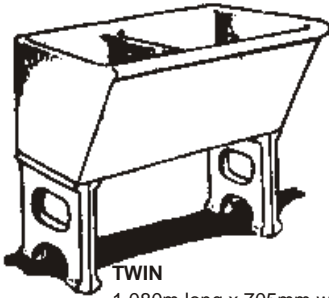

Laundry Tubs

TWIN
1,080mm long x 705mm wide
front to back x 910mm high

SINGLE-MINI
635mm long x 560mm wide front
to back x 910mm high

SINGLE
760mm long x 635mm wide
front to back x 910mm high

| LAUNDRY TUBS | EACH | |
|-----------------|------------------|----------|
| | Excl. | Vat 15% |
| | PWV delivery 10% | |
| SINGLE MINI | 823.00 | 946.45 |
| SINGLE | 1,035.00 | 1,190.25 |
| TWIN | 1,336.00 | 1,536.40 |
| SUPPORTS (PAIR) | 179.00 | 205.85 |

For stability, supports should be mortared into position and onto trough, or request reinforcing to extend from base.

Wall Niches

BLUE BIRD
350 x 245mm

NOOK
760 x 455mm
215mm deep shelf

FOYER
1,240mm x 760mm

LOUVRE GRILLE OBLONG
430/230mm x 80mm thick
and
680/430mm

V.P. 220 x 80 x 35mm
Vermin proofed

LOUVRE GRILLE 560mm.
560mm diam x 120mm thick. VP.

LOUVRE GRILLE 400mm.
400mm diam x 95mm thick. VP.

LOUVRE GRILLE 300mm.
300mm diam x 70mm thick. VP.

LOUVRE GRILLE 750mm
750mm diam x 260mm deep
(in two pieces)

LOUVRE VENEER 350
350mm x 45mm thick

GRILLE No.5
300mm diam

QUADRANT AIRBRICK VP
225mm x 225mm x 75mm

V.P. 230 x 160 x 35mm
Vermin proofed

V.P. 390 x 190 x 50mm
Vermin proofed