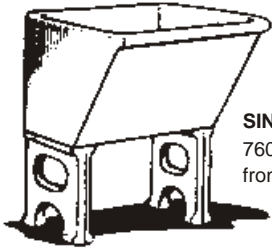

Laundry Tubs

TWIN
1,080mm long x 705mm wide
front to back x 910mm high

SINGLE-MINI
635mm long x 560mm wide front
to back x 910mm high

SINGLE
760mm long x 635mm wide
front to back x 910mm high

LAUNDRY TUBS	EACH	
	Excl.	Vat Incl.
	PWV delivery 10%	
SINGLE MINI	823.00	938.22
SINGLE	1,035.00	1,179.90
TWIN	1,336.00	1,523.04
SUPPORTS (PAIR)	179.00	204.06

For stability, supports should be mortared into position and onto trough, or request reinforcing to extend from base.

Wall Niches

BLUE BIRD
350 x 245mm

NOOK
760 x 455mm
215mm deep shelf

FOYER
1,240mm x 760mm

V.P. 220 x 80 x 35mm
Vermin proofed

LOUVRE GRILLE 560mm.
560mm diam x 120mm thick. VP.

LOUVRE GRILLE 400mm.
400mm diam x 95mm thick. VP.

LOUVRE GRILLE 300mm.
300mm diam x 70mm thick. VP.

LOUVRE GRILLE 750mm
750mm diam x 260mm deep
(in two pieces)