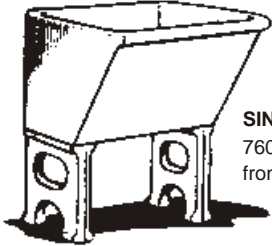

Laundry Tubs

TWIN
1,080mm long x 705mm wide
front to back x 910mm high

SINGLE-MINI
635mm long x 560mm wide front
to back x 910mm high

SINGLE
760mm long x 635mm wide
front to back x 910mm high

| LAUNDRY TUBS | EACH | |
|-----------------|------------------|----------|
| | Excl. | Vat 15% |
| | PWV delivery 10% | |
| SINGLE MINI | 823.00 | 946.45 |
| SINGLE | 1,035.00 | 1,190.25 |
| TWIN | 1,336.00 | 1,536.40 |
| SUPPORTS (PAIR) | 179.00 | 205.85 |

For stability, supports should be mortared into position and onto trough, or request reinforcing to extend from base.

Wall Niches

BLUE BIRD
350 x 245mm

NOOK
760 x 455mm
215mm deep shelf

FOYER
1,240mm x 760mm