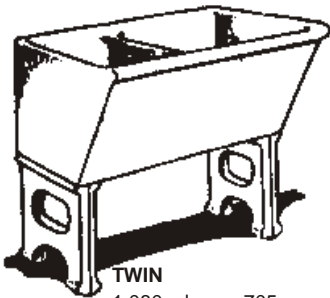

Laundry Tubs

TWIN
1,080mm long x 705mm wide
front to back x 910mm high

SINGLE-MINI
635mm long x 560mm wide front
to back x 910mm high

SINGLE
760mm long x 635mm wide
front to back x 910mm high

LAUNDRY TUBS	EACH	
	Excl.	Vat Incl.
	PWV delivery 10%	
SINGLE MINI	762.00	868.68
SINGLE	958.00	1,092.12
TWIN	1,237.00	1,410.18
SUPPORTS (PAIR)	166.00	189.24

For stability, supports should be mortared into position and onto trough, or request reinforcing to extend from base.

Wall Niches

BLUE BIRD
350 x 245mm
NOOK
760 x 455mm
215mm deep shelf
FOYER
1,240mm x 760mm

V.P. 220 x 80 x 35mm
Vermin proofed

LOUVRE GRILLE 560mm.
560mm diam x 120mm thick. VP.

LOUVRE GRILLE 400mm.
400mm diam x 95mm thick. VP.

LOUVRE GRILLE 300mm.
300mm diam x 70mm thick. VP.

LOUVRE GRILLE 750mm
750mm diam x 260mm deep
(in two pieces)