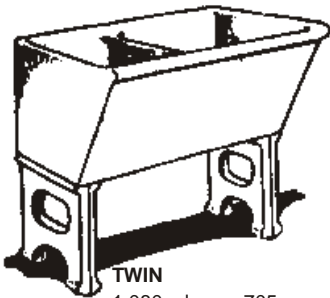

Laundry Tubs

TWIN
1,080mm long x 705mm wide
front to back x 910mm high

SINGLE-MINI
635mm long x 560mm wide front
to back x 910mm high

SINGLE
760mm long x 635mm wide
front to back x 910mm high

LAUNDRY TUBS	EACH	
	Excl.	Vat Incl.
	PWV delivery 10%	
SINGLE MINI	823.00	938.22
SINGLE	1,035.00	1,179.90
TWIN	1,336.00	1,523.04
SUPPORTS (PAIR)	179.00	204.06

For stability, supports should be mortared into position and onto trough, or request reinforcing to extend from base.

Wall Niches

BLUE BIRD
350 x 245mm

NOOK
760 x 455mm
215mm deep shelf

FOYER
1,240mm x 760mm

V.P. 220 x 80 x 35mm
Vermin proofed

LOUVRE GRILLE 560mm.
560mm diam x 120mm thick. VP.

LOUVRE GRILLE 400mm.
400mm diam x 95mm thick. VP.

LOUVRE GRILLE 300mm.
300mm diam x 70mm thick. VP.

LOUVRE GRILLE 750mm
750mm diam x 260mm deep
(in two pieces)