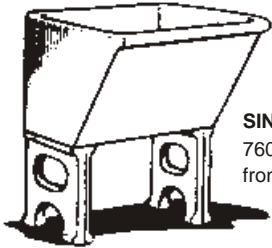

Laundry Tubs

TWIN
1,080mm long x 705mm wide
front to back x 910mm high

SINGLE-MINI
635mm long x 560mm wide front
to back x 910mm high

SINGLE
760mm long x 635mm wide
front to back x 910mm high

LAUNDRY TUBS	EACH	
	Excl.	Vat Incl.
	PWV delivery 10%	
SINGLE MINI	762.00	868.68
SINGLE	958.00	1,092.12
TWIN	1,237.00	1,410.18
SUPPORTS (PAIR)	166.00	189.24

For stability, supports should be mortared into position and onto trough, or request reinforcing to extend from base.

Wall Niches

BLUE BIRD
350 x 245mm
NOOK
760 x 455mm
215mm deep shelf
FOYER
1,240mm x 760mm

V.P. 220 x 80 x 35mm
Vermin proofed

LOUVRE GRILLE 560mm.
560mm diam x 120mm thick. VP.

LOUVRE GRILLE 400mm.
400mm diam x 95mm thick. VP.

LOUVRE GRILLE 300mm.
300mm diam x 70mm thick. VP.

LOUVRE GRILLE 750mm
750mm diam x 260mm deep
(in two pieces)