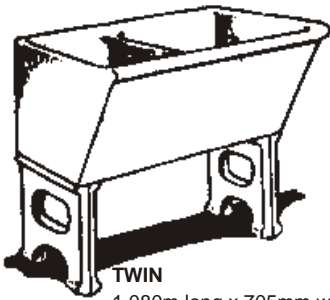

Laundry Tubs

TWIN
1,080mm long x 705mm wide
front to back x 910mm high

SINGLE-MINI
635mm long x 560mm wide front
to back x 910mm high

SINGLE
760mm long x 635mm wide
front to back x 910mm high

LAUNDRY TUBS	EACH	
	Excl.	Vat 15%
	PWV delivery 10%	
SINGLE MINI	839.00	964.85
SINGLE	1,056.00	1,214.40
TWIN	1,363.00	1,567.45
SUPPORTS (PAIR)	183.00	210.45

For stability, supports should be mortared into position and onto trough, or request reinforcing to extend from base.

Wall Niches

BLUE BIRD
350 x 245mm
NOOK
760 x 455mm
215mm deep shelf
FOYER
1,240mm x 760mm

LOUVRE VENEER 350
350mm x 45mm thick

GRILLE No.5
300mm diam

QUADRANT AIRBRICK VP
225mm x 225mm x 75mm

V.P. 230 x 160 x 35mm
Vermin proofed

V.P. 390 x 190 x 50mm
Vermin proofed

Floral No.3
276 x 190mm

Grille No.7
343 x 254mm