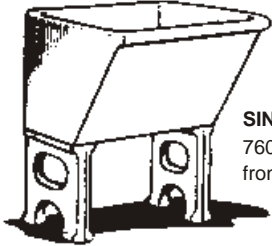

Laundry Tubs

TWIN
1,080mm long x 705mm wide
front to back x 910mm high

SINGLE-MINI
635mm long x 560mm wide front
to back x 910mm high

SINGLE
760mm long x 635mm wide
front to back x 910mm high

LAUNDRY TUBS	EACH	
	Excl.	Vat 15%
	PWV delivery 10%	
SINGLE MINI	839.00	964.85
SINGLE	1,056.00	1,214.40
TWIN	1,363.00	1,567.45
SUPPORTS (PAIR)	183.00	210.45

For stability, supports should be mortared into position and onto trough, or request reinforcing to extend from base.

Wall Niches

BLUE BIRD
350 x 245mm
NOOK
760 x 455mm
215mm deep shelf
FOYER
1,240mm x 760mm