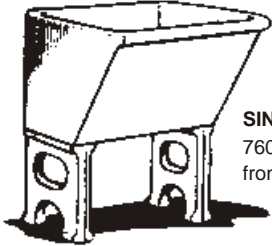

Laundry Tubs

TWIN
1,080mm long x 705mm wide
front to back x 910mm high

SINGLE-MINI
635mm long x 560mm wide front
to back x 910mm high

SINGLE
760mm long x 635mm wide
front to back x 910mm high

LAUNDRY TUBS	EACH	
	Excl.	Vat 15%
	PWV delivery 10%	
SINGLE MINI	952.00	1,094.80
SINGLE	1,198.00	1,377.70
TWIN	1,546.00	1,777.90
SUPPORTS (PAIR)	208.00	239.20

For stability, supports should be mortared into position and onto trough, or request reinforcing to extend from base.

Wall Niches

BLUE BIRD
350 x 245mm
NOOK
760 x 455mm
215mm deep shelf
FOYER
1,240mm x 760mm