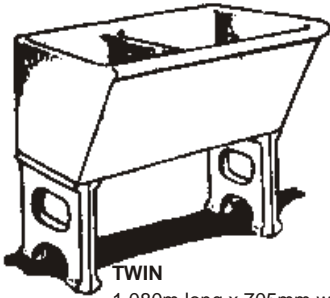

Laundry Tubs

TWIN
1,080mm long x 705mm wide
front to back x 910mm high

SINGLE-MINI
635mm long x 560mm wide front
to back x 910mm high

SINGLE
760mm long x 635mm wide
front to back x 910mm high

LAUNDRY TUBS	EACH	
	Excl.	Vat 15%
	PWV delivery 10%	
SINGLE MINI	952.00	1,094.80
SINGLE	1,198.00	1,377.70
TWIN	1,546.00	1,777.90
SUPPORTS (PAIR)	208.00	239.20

For stability, supports should be mortared into position and onto trough, or request reinforcing to extend from base.

Wall Niches

BLUE BIRD
350 x 245mm
NOOK
760 x 455mm
215mm deep shelf
FOYER
1,240mm x 760mm

LOUVRE VENEER 350
350mm x 45mm thick

GRILLE No.5
300mm diam

QUADRANT AIRBRICK VP
225mm x 225mm x 75mm

V.P. 230 x 160 x 35mm
Vermin proofed

V.P. 390 x 190 x 50mm
Vermin proofed

Floral No.3
276 x 190mm

Grille No.7
343 x 254mm