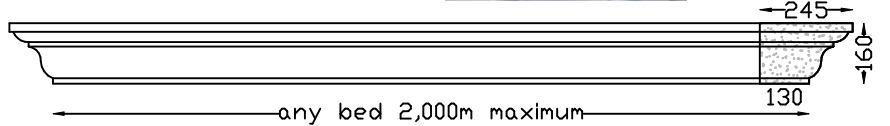

Lintels - Built In

OG LINTEL
Max 1,800m bed

PARIS LINTEL MK1
Max Bed 2,000m

PC-7 LINTEL
Max 1,060m bed

CAROUSEL LINTEL
Max Bed 2,0m Overall 2,240m
Optional 2 x lifting sockets.

PARIS LINTEL MK2
Max Bed 1,790m

PEDIMENT LINTEL
Max 1,950m bed

Veneer Lintels are not built in, they are applied to brickwork or plastered brickwork. All with Left and Right returns. Larger sizes in more than one piece. Fixing details available.

WOODLANDS LINTEL
Max 2,050m bed

Lintels - Veneer

PARIS 160 VENEER LINTEL
Max 2,100m bed. Larger sizes in more than one piece.

PARIS 125 VENEER LINTEL
Max 1,600m bed. Larger sizes in more than one piece.

HAMPTON 120 VENEER LINTEL
Max 1,600m bed. Larger sizes in more than one piece.

DRIP VENEER LINTEL
Max 1,550m bed. Larger sizes in more than one piece.

ARCHITRAVE VENEER LINTEL
Max 1,700m bed. Larger sizes in more than one piece.

WB VENEER LINTEL
Max 2,000m bed. Larger sizes in more than one piece.