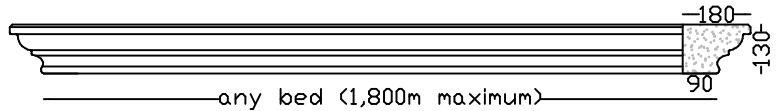

Lintels - Built In

OG LINTEL
Max 1,800m bed

PARIS LINTEL MK1
Max Bed 2,000m

PC-7 LINTEL
Max 1,060m bed

CAROUSEL LINTEL
Max Bed 2,0m Overall 2,240m
Optional 2 x lifting sockets.

PARIS LINTEL MK2
Max Bed 1,790m

PEDIMENT LINTEL
Max 1,950m bed

Veneer Lintels are not built in, they are applied to brickwork or plastered brickwork. All with Left and Right returns. Larger sizes in more than one piece. Fixing details available.

WOODLANDS LINTEL
Max 2,050m bed

Lintels - Veneer

PARIS 160 VENEER LINTEL
Max 2,100m bed. Larger sizes in more than one piece.

HAMPTON 120 VENEER LINTEL
Max 1,600m bed. Larger sizes in more than one piece.

PARIS 125 VENEER LINTEL
Max 1,600m bed. Larger sizes in more than one piece.

DRIP VENEER LINTEL
Max 1,550m bed. Larger sizes in more than one piece.

ARCHITRAVE VENEER LINTEL
Max 1,700m bed. Larger sizes in more than one piece.