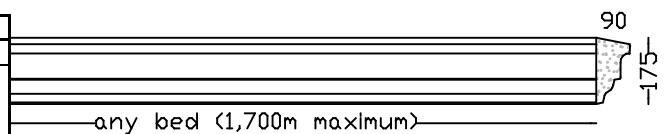

# Lintels - Veneer

All with Left and Right returns

**PARIS 160 VENEER LINTEL**  
Max 2,100m bed. Larger sizes in more than one piece.

**HAMPTON 120 VENEER LINTEL**  
Max 1,600m bed. Larger sizes in more than one piece.

**DRIP VENEER LINTEL**  
Max 1,550m bed. Larger sizes in more than one piece.

**ARCHITRAVE VENEER LINTEL**  
Max 1,700m bed. Larger sizes in more than one piece.

**WB VENEER LINTEL**  
Max 2,000m bed. Larger sizes in more than one piece.