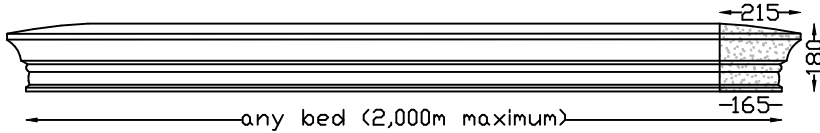

Lintels - Built In

OG LINTEL
Max 1,800m bed

PARIS LINTEL MK1
Max Bed 2,000m

PC-7 LINTEL
Max 1,060m bed

CAROUSEL LINTEL
Max Bed 2,0m Overall 2,240m
Optional 2 x lifting sockets.

PARIS LINTEL MK2
Max Bed 1,790m

PEDIMENT LINTEL
Max 1,950m bed

Veneer Lintels are not built in, they are applied to brickwork or plastered brickwork. All with Left and Right returns. Larger sizes in more than one piece. Fixing details available.

WOODLANDS LINTEL
Max 2,050m bed

Lintels - Veneer

PARIS 160 VENEER LINTEL
Max 2,100m bed. Larger sizes in more than one piece.

HAMPTON 120 VENEER LINTEL
Max 1,600m bed. Larger sizes in more than one piece.

PARIS 125 VENEER LINTEL
Max 1,600m bed. Larger sizes in more than one piece.

DRIP VENEER LINTEL
Max 1,550m bed. Larger sizes in more than one piece.

ARCHITRAVE VENEER LINTEL
Max 1,700m bed. Larger sizes in more than one piece.