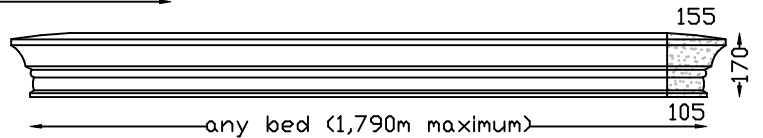

# Lintels - Built In

**OG LINTEL**  
Max 1,800m bed

**PARIS LINTEL MK1**  
Max Bed 2,000m

**PC-7 LINTEL**  
Max 1,060m bed

**CAROUSEL LINTEL**  
Max Bed 2,0m Overall 2,240m  
Optional 2 x lifting sockets.

**PEDIMENT LINTEL**  
Max 1,950m bed

**WOODLANDS LINTEL**  
Max 2,050m bed

**PARIS LINTEL MK2**  
Max Bed 1,790m

Veneer Lintels are not built in, they are applied to brickwork or plastered brickwork.  
Larger sizes in more than one piece.

# Lintels - Veneer

All with Left and Right returns

**PARIS 160 VENEER LINTEL**  
Max 2,100m bed. Larger sizes in more than one piece.

**HAMPTON 120 VENEER LINTEL**  
Max 1,600m bed. Larger sizes in more than one piece.

**DRIP VENEER LINTEL**  
Max 1,550m bed. Larger sizes in more than one piece.

**ARCHITRAVE VENEER LINTEL**  
Max 1,700m bed. Larger sizes in more than one piece.

**WB VENEER LINTEL**  
Max 2,000m bed. Larger sizes in more than one piece.