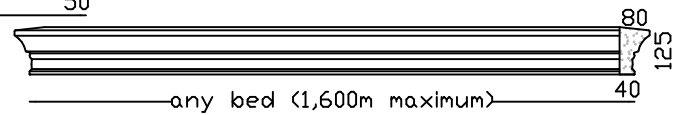

WOODLANDS LINTEL
Max 2,050m bed

Lintels - Veneer

PARIS 160 VENEER LINTEL
Max 2,100m bed. Larger sizes in more than one piece.

HAMPTON 120 VENEER LINTEL
Max 1,600m bed. Larger sizes in more than one piece.

PARIS 125 VENEER LINTEL
Max 1,600m bed. Larger sizes in more than one piece.

DRIP VENEER LINTEL
Max 1,550m bed. Larger sizes in more than one piece.

ARCHITRAVE VENEER LINTEL
Max 1,700m bed. Larger sizes in more than one piece.