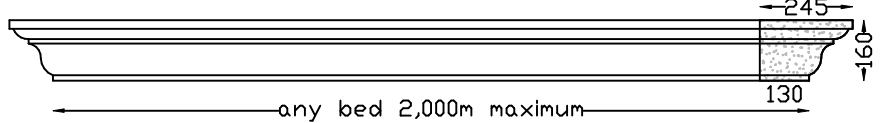

Lintels - Built In

OG LINTEL
Max 1,800m bed

PARIS LINTEL MK1
Max Bed 2,000m

PC-7 LINTEL
Max 1,060m bed

CAROUSEL LINTEL
Max Bed 2,0m Overall 2,240m
Optional 2 x lifting sockets.

PARIS LINTEL MK2
Max Bed 1,790m

PEDIMENT LINTEL
Max 1,950m bed

Veneer Lintels are not built in, they are applied to brickwork or plastered brickwork. All with Left and Right returns. Larger sizes in more than one piece. Fixing details available.

WOODLANDS LINTEL
Max 2,050m bed

Lintels - Veneer

PARIS 160 VENEER LINTEL
Max 2,100m bed. Larger sizes in more than one piece.

HAMPTON 120 VENEER LINTEL
Max 1,600m bed. Larger sizes in more than one piece.

PARIS 125 VENEER LINTEL
Max 1,600m bed. Larger sizes in more than one piece.

DRIP VENEER LINTEL
Max 1,550m bed. Larger sizes in more than one piece.

ARCHITRAVE VENEER LINTEL
Max 1,700m bed. Larger sizes in more than one piece.