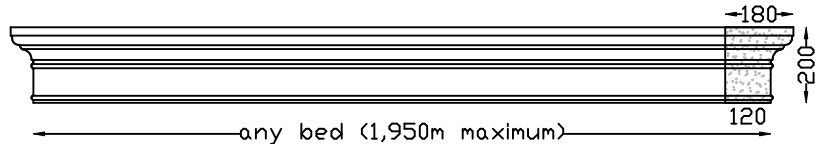

# Lintels - Built In

**OG LINTEL**  
Max 1,800m bed

**PARIS LINTEL MK1**  
Max Bed 2,000m

**PC-7 LINTEL**  
Max 1,060m bed

**CAROUSEL LINTEL**  
Max Bed 2,0m Overall 2,240m  
Optional 2 x lifting sockets.

**PEDIMENT LINTEL**  
Max 1,950m bed

**WOODLANDS LINTEL**  
Max 2,050m bed

**PARIS LINTEL MK2**  
Max Bed 1,790m

Veneer Lintels are not built in, they are applied to brickwork or plastered brickwork.  
Larger sizes in more than one piece.

# Lintels - Veneer

All with Left and Right returns

**PARIS 160 VENEER LINTEL**  
Max 2,100m bed. Larger sizes in more than one piece.

**HAMPTON 120 VENEER LINTEL**  
Max 1,600m bed. Larger sizes in more than one piece.

**DRIP VENEER LINTEL**  
Max 1,550m bed. Larger sizes in more than one piece.

**ARCHITRAVE VENEER LINTEL**  
Max 1,700m bed. Larger sizes in more than one piece.

**WB VENEER LINTEL**  
Max 2,000m bed. Larger sizes in more than one piece.