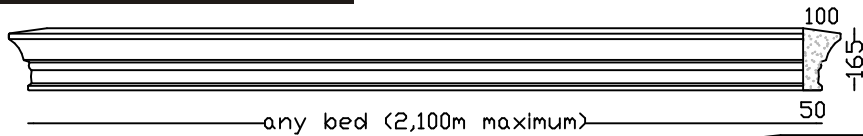

Lintels - Built In

OG LINTEL
Max 1,800m bed

PARIS LINTEL MK1
Max Bed 2,000m

PC-7 LINTEL
Max 1,060m bed

CAROUSEL LINTEL
Max Bed 2,0m Overall 2,240m
Optional 2 x lifting sockets.

PARIS LINTEL MK2
Max Bed 1,790m

PEDIMENT LINTEL
Max 1,950m bed

Veneer Lintels are not built in, they are applied to brickwork or plastered brickwork. All with Left and Right returns. Larger sizes in more than one piece. Fixing details available.

WOODLANDS LINTEL
Max 2,050m bed

Lintels - Veneer

PARIS 160 VENEER LINTEL
Max 2,100m bed. Larger sizes in more than one piece.

PARIS 125 VENEER LINTEL
Max 1,600m bed. Larger sizes in more than one piece.

HAMPTON 120 VENEER LINTEL
Max 1,600m bed. Larger sizes in more than one piece.

DRIP VENEER LINTEL
Max 1,550m bed. Larger sizes in more than one piece.

ARCHITRAVE VENEER LINTEL
Max 1,700m bed. Larger sizes in more than one piece.

WB VENEER LINTEL
Max 2,000m bed. Larger sizes in more than one piece.