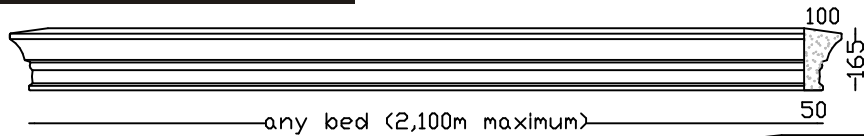

Lintels - Built In

OG LINTEL
Max 1,800m bed

PARIS LINTEL MK1
Max Bed 2,000m

PC-7 LINTEL
Max 1,060m bed

CAROUSEL LINTEL
Max Bed 2,0m Overall 2,240m
Optional 2 x lifting sockets.

PARIS LINTEL MK2
Max Bed 1,790m

PEDIMENT LINTEL
Max 1,950m bed

Veneer Lintels are not built in, they are applied to brickwork or plastered brickwork. All with Left and Right returns. Larger sizes in more than one piece. Fixing details available.

WOODLANDS LINTEL
Max 2,050m bed

Lintels - Veneer

PARIS 160 VENEER LINTEL
Max 2,100m bed. Larger sizes in more than one piece.

PARIS 125 VENEER LINTEL
Max 1,600m bed. Larger sizes in more than one piece.

HAMPTON 120 VENEER LINTEL
Max 1,600m bed. Larger sizes in more than one piece.

DRIP VENEER LINTEL
Max 1,550m bed. Larger sizes in more than one piece.

ARCHITRAVE VENEER LINTEL
Max 1,700m bed. Larger sizes in more than one piece.

WB VENEER LINTEL
Max 2,000m bed. Larger sizes in more than one piece.