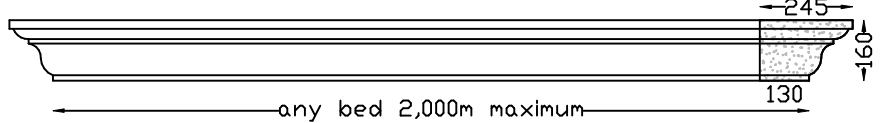

Lintels - Built In

OG LINTEL
Max 1,800m bed

PARIS LINTEL MK1
Max Bed 2,000m

PC-7 LINTEL
Max 1,060m bed

CAROUSEL LINTEL
Max Bed 2,0m Overall 2,240m
Optional 2 x lifting sockets.

PARIS LINTEL MK2
Max Bed 1,790m

PEDIMENT LINTEL
Max 1,950m bed

Veneer Lintels are not built in, they are applied to brickwork or plastered brickwork. All with Left and Right returns. Larger sizes in more than one piece. Fixing details available.

WOODLANDS LINTEL
Max 2,050m bed

Lintels - Veneer

PARIS 160 VENEER LINTEL
Max 2,100m bed. Larger sizes in more than one piece.

PARIS 125 VENEER LINTEL
Max 1,600m bed. Larger sizes in more than one piece.

HAMPTON 120 VENEER LINTEL
Max 1,600m bed. Larger sizes in more than one piece.

DRIP VENEER LINTEL
Max 1,550m bed. Larger sizes in more than one piece.

ARCHITRAVE VENEER LINTEL
Max 1,700m bed. Larger sizes in more than one piece.

WB VENEER LINTEL
Max 2,000m bed. Larger sizes in more than one piece.