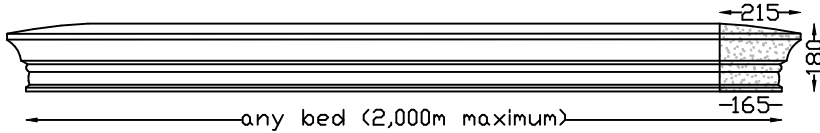

Lintels - Built In

OG LINTEL
Max 1,800m bed

PARIS LINTEL MK1
Max Bed 2,000m

PC-7 LINTEL
Max 1,060m bed

CAROUSEL LINTEL
Max Bed 2,0m Overall 2,240m
Optional 2 x lifting sockets.

PARIS LINTEL MK2
Max Bed 1,790m

PEDIMENT LINTEL
Max 1,950m bed

Veneer Lintels are not built in, they are applied to brickwork or plastered brickwork. All with Left and Right returns. Larger sizes in more than one piece. Fixing details available.

WOODLANDS LINTEL
Max 2,050m bed

Lintels - Veneer

PARIS 160 VENEER LINTEL
Max 2,100m bed. Larger sizes in more than one piece.

PARIS 125 VENEER LINTEL
Max 1,600m bed. Larger sizes in more than one piece.

HAMPTON 120 VENEER LINTEL
Max 1,600m bed. Larger sizes in more than one piece.

DRIP VENEER LINTEL
Max 1,550m bed. Larger sizes in more than one piece.

ARCHITRAVE VENEER LINTEL
Max 1,700m bed. Larger sizes in more than one piece.

WB VENEER LINTEL
Max 2,000m bed. Larger sizes in more than one piece.