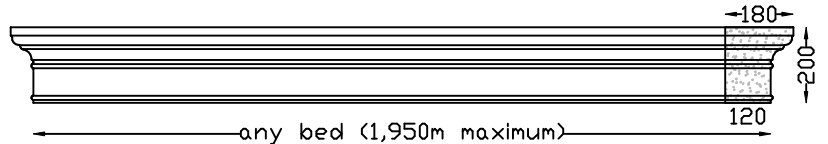

Lintels - Built In

OG LINTEL
Max 1,800m bed

PARIS LINTEL MK1
Max Bed 2,000m

PC-7 LINTEL
Max 1,060m bed

CAROUSEL LINTEL
Max Bed 2,0m Overall 2,240m
Optional 2 x lifting sockets.

PARIS LINTEL MK2
Max Bed 1,790m

PEDIMENT LINTEL
Max 1,950m bed

Veneer Lintels are not built in, they are applied to brickwork or plastered brickwork. All with Left and Right returns. Larger sizes in more than one piece. Fixing details available.

WOODLANDS LINTEL
Max 2,050m bed

Lintels - Veneer

PARIS 160 VENEER LINTEL
Max 2,100m bed. Larger sizes in more than one piece.

HAMPTON 120 VENEER LINTEL
Max 1,600m bed. Larger sizes in more than one piece.

PARIS 125 VENEER LINTEL
Max 1,600m bed. Larger sizes in more than one piece.

DRIP VENEER LINTEL
Max 1,550m bed. Larger sizes in more than one piece.

ARCHITRAVE VENEER LINTEL
Max 1,700m bed. Larger sizes in more than one piece.