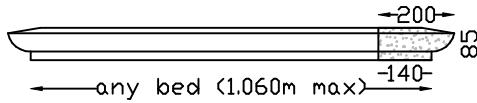

# Lintels - Built In

**OG LINTEL**  
Max 1,800m bed

**PARIS LINTEL MK1**  
Max Bed 2,000m

**PC-7 LINTEL**  
Max 1,060m bed

**CAROUSEL LINTEL**  
Max Bed 2,0m Overall 2,240m  
Optional 2 x lifting sockets.

**PEDIMENT LINTEL**  
Max 1,950m bed

**WOODLANDS LINTEL**  
Max 2,050m bed

**PARIS LINTEL MK2**  
Max Bed 1,790m

Veneer Lintels are not built in, they are applied to brickwork or plastered brickwork.  
Larger sizes in more than one piece.

# Lintels - Veneer

All with Left and Right returns

**PARIS 160 VENEER LINTEL**  
Max 2,100m bed. Larger sizes in more than one piece.

**HAMPTON 120 VENEER LINTEL**  
Max 1,600m bed. Larger sizes in more than one piece.

**DRIP VENEER LINTEL**  
Max 1,550m bed. Larger sizes in more than one piece.

**ARCHITRAVE VENEER LINTEL**  
Max 1,700m bed. Larger sizes in more than one piece.

**WB VENEER LINTEL**  
Max 2,000m bed. Larger sizes in more than one piece.