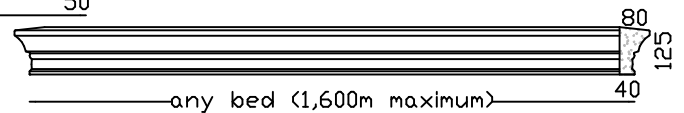

Lintels - Built In

OG LINTEL
Max 1,800m bed

PARIS LINTEL MK1
Max Bed 2,000m

PC-7 LINTEL
Max 1,060m bed

CAROUSEL LINTEL
Max Bed 2,0m Overall 2,240m
Optional 2 x lifting sockets.

PARIS LINTEL MK2
Max Bed 1,790m

PEDIMENT LINTEL
Max 1,950m bed

Veneer Lintels are not built in, they are applied to brickwork or plastered brickwork. All with Left and Right returns. Larger sizes in more than one piece. Fixing details available.

WOODLANDS LINTEL
Max 2,050m bed

Lintels - Veneer

PARIS 160 VENEER LINTEL
Max 2,100m bed. Larger sizes in more than one piece.

PARIS 125 VENEER LINTEL
Max 1,600m bed. Larger sizes in more than one piece.

HAMPTON 120 VENEER LINTEL
Max 1,600m bed. Larger sizes in more than one piece.

DRIP VENEER LINTEL
Max 1,550m bed. Larger sizes in more than one piece.

ARCHITRAVE VENEER LINTEL
Max 1,700m bed. Larger sizes in more than one piece.

WB VENEER LINTEL
Max 2,000m bed. Larger sizes in more than one piece.