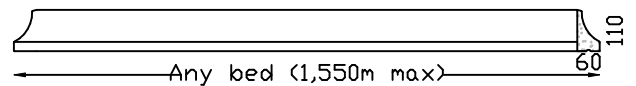

WOODLANDS LINTEL
Max 2,050m bed

Lintels - Veneer

PARIS 160 VENEER LINTEL
Max 2,100m bed. Larger sizes in more than one piece.

HAMPTON 120 VENEER LINTEL
Max 1,600m bed. Larger sizes in more than one piece.

PARIS 125 VENEER LINTEL
Max 1,600m bed. Larger sizes in more than one piece.

DRIP VENEER LINTEL
Max 1,550m bed. Larger sizes in more than one piece.

ARCHITRAVE VENEER LINTEL
Max 1,700m bed. Larger sizes in more than one piece.