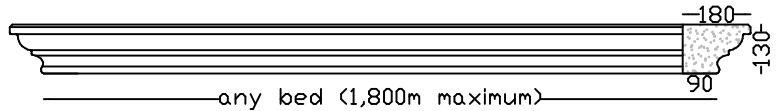

Lintels - Built In

OG LINTEL
Max 1,800m bed

PARIS LINTEL MK1
Max Bed 2,000m

PC-7 LINTEL
Max 1,060m bed

CAROUSEL LINTEL
Max Bed 2,0m Overall 2,240m
Optional 2 x lifting sockets.

PARIS LINTEL MK2
Max Bed 1,790m

PEDIMENT LINTEL
Max 1,950m bed

Veneer Lintels are not built in, they are applied to brickwork or plastered brickwork. All with Left and Right returns. Larger sizes in more than one piece. Fixing details available.

WOODLANDS LINTEL
Max 2,050m bed

Lintels - Veneer

PARIS 160 VENEER LINTEL
Max 2,100m bed. Larger sizes in more than one piece.

PARIS 125 VENEER LINTEL
Max 1,600m bed. Larger sizes in more than one piece.

HAMPTON 120 VENEER LINTEL
Max 1,600m bed. Larger sizes in more than one piece.

DRIP VENEER LINTEL
Max 1,550m bed. Larger sizes in more than one piece.

ARCHITRAVE VENEER LINTEL
Max 1,700m bed. Larger sizes in more than one piece.

WB VENEER LINTEL
Max 2,000m bed. Larger sizes in more than one piece.