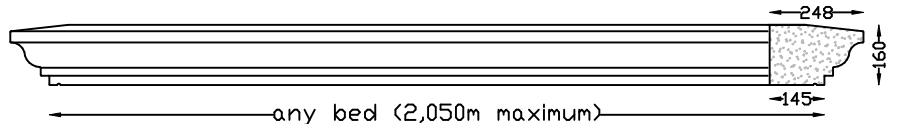

Lintels - Built In

OG LINTEL
Max 1,800m bed

PARIS LINTEL MK1
Max Bed 2,000m

PC-7 LINTEL
Max 1,060m bed

CAROUSEL LINTEL
Max Bed 2,0m Overall 2,240m
Optional 2 x lifting sockets.

PARIS LINTEL MK2
Max Bed 1,790m

PEDIMENT LINTEL
Max 1,950m bed

Veneer Lintels are not built in, they are applied to brickwork or plastered brickwork. All with Left and Right returns. Larger sizes in more than one piece. Fixing details available.

WOODLANDS LINTEL
Max 2,050m bed

Lintels - Veneer

PARIS 160 VENEER LINTEL
Max 2,100m bed. Larger sizes in more than one piece.

PARIS 125 VENEER LINTEL
Max 1,600m bed. Larger sizes in more than one piece.

HAMPTON 120 VENEER LINTEL
Max 1,600m bed. Larger sizes in more than one piece.

DRIP VENEER LINTEL
Max 1,550m bed. Larger sizes in more than one piece.

ARCHITRAVE VENEER LINTEL
Max 1,700m bed. Larger sizes in more than one piece.

WB VENEER LINTEL
Max 2,000m bed. Larger sizes in more than one piece.