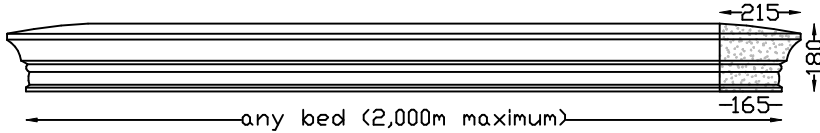

# Lintels - Built In

**OG LINTEL**  
Max 1,800m bed

**PARIS LINTEL MK1**  
Max Bed 2,000m

**PC-7 LINTEL**  
Max 1,060m bed

**CAROUSEL LINTEL**  
Max Bed 2,0m Overall 2,240m  
Optional 2 x lifting sockets.

**PEDIMENT LINTEL**  
Max 1,950m bed

**WOODLANDS LINTEL**  
Max 2,050m bed

**PARIS LINTEL MK2**  
Max Bed 1,790m

Veneer Lintels are not built in, they are applied to brickwork or plastered brickwork.  
Larger sizes in more than one piece.

# Lintels - Veneer

All with Left and Right returns

**PARIS 160 VENEER LINTEL**  
Max 2,100m bed. Larger sizes in more than one piece.

**HAMPTON 120 VENEER LINTEL**  
Max 1,600m bed. Larger sizes in more than one piece.

**DRIP VENEER LINTEL**  
Max 1,550m bed. Larger sizes in more than one piece.

**ARCHITRAVE VENEER LINTEL**  
Max 1,700m bed. Larger sizes in more than one piece.

**WB VENEER LINTEL**  
Max 2,000m bed. Larger sizes in more than one piece.