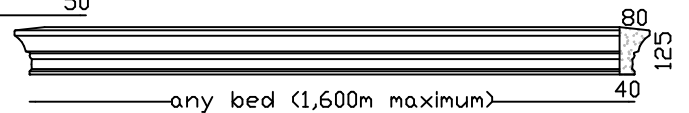

Lintels - Built In

OG LINTEL
Max 1,800m bed

PARIS LINTEL MK1
Max Bed 2,000m

PC-7 LINTEL
Max 1,060m bed

CAROUSEL LINTEL
Max Bed 2,0m Overall 2,240m
Optional 2 x lifting sockets.

PARIS LINTEL MK2
Max Bed 1,790m

PEDIMENT LINTEL
Max 1,950m bed

Veneer Lintels are not built in, they are applied to brickwork or plastered brickwork. All with Left and Right returns. Larger sizes in more than one piece. Fixing details available.

WOODLANDS LINTEL
Max 2,050m bed

Lintels - Veneer

PARIS 160 VENEER LINTEL
Max 2,100m bed. Larger sizes in more than one piece.

PARIS 125 VENEER LINTEL
Max 1,600m bed. Larger sizes in more than one piece.

HAMPTON 120 VENEER LINTEL
Max 1,600m bed. Larger sizes in more than one piece.

DRIP VENEER LINTEL
Max 1,550m bed. Larger sizes in more than one piece.

ARCHITRAVE VENEER LINTEL
Max 1,700m bed. Larger sizes in more than one piece.

WB VENEER LINTEL
Max 2,000m bed. Larger sizes in more than one piece.