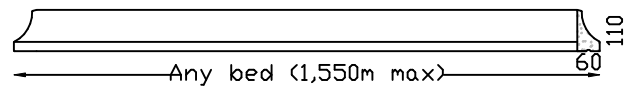

WOODLANDS LINTEL
Max 2,050m bed

Lintels - Veneer

PARIS 160 VENEER LINTEL
Max 2,100m bed. Larger sizes in more than one piece.

PARIS 125 VENEER LINTEL
Max 1,600m bed. Larger sizes in more than one piece.

HAMPTON 120 VENEER LINTEL
Max 1,600m bed. Larger sizes in more than one piece.

DRIP VENEER LINTEL
Max 1,550m bed. Larger sizes in more than one piece.

ARCHITRAVE VENEER LINTEL
Max 1,700m bed. Larger sizes in more than one piece.

WB VENEER LINTEL
Max 2,000m bed. Larger sizes in more than one piece.