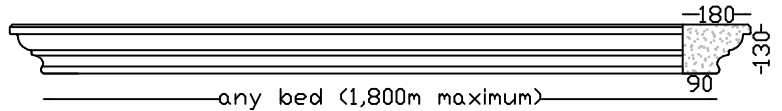

# Lintels - Built In

**OG LINTEL**  
Max 1,800m bed

**PARIS LINTEL MK1**  
Max Bed 2,000m

**PC-7 LINTEL**  
Max 1,060m bed

**CAROUSEL LINTEL**  
Max Bed 2,0m Overall 2,240m  
Optional 2 x lifting sockets.

**PEDIMENT LINTEL**  
Max 1,950m bed

**WOODLANDS LINTEL**  
Max 2,050m bed

**PARIS LINTEL MK2**  
Max Bed 1,790m

Veneer Lintels are not built in, they are applied to brickwork or plastered brickwork.  
Larger sizes in more than one piece.

# Lintels - Veneer

All with Left and Right returns

**PARIS 160 VENEER LINTEL**  
Max 2,100m bed. Larger sizes in more than one piece.

**HAMPTON 120 VENEER LINTEL**  
Max 1,600m bed. Larger sizes in more than one piece.

**DRIP VENEER LINTEL**  
Max 1,550m bed. Larger sizes in more than one piece.

**ARCHITRAVE VENEER LINTEL**  
Max 1,700m bed. Larger sizes in more than one piece.

**WB VENEER LINTEL**  
Max 2,000m bed. Larger sizes in more than one piece.