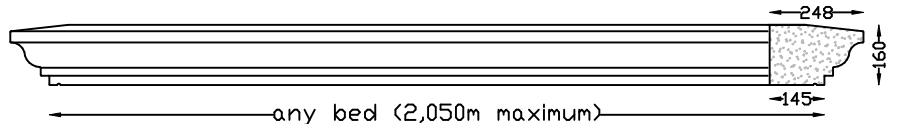

Lintels - Built In

OG LINTEL
Max 1,800m bed

PARIS LINTEL MK1
Max Bed 2,000m

PC-7 LINTEL
Max 1,060m bed

CAROUSEL LINTEL
Max Bed 2,0m Overall 2,240m
Optional 2 x lifting sockets.

PARIS LINTEL MK2
Max Bed 1,790m

PEDIMENT LINTEL
Max 1,950m bed

Veneer Lintels are not built in, they are applied to brickwork or plastered brickwork. All with Left and Right returns. Larger sizes in more than one piece. Fixing details available.

WOODLANDS LINTEL
Max 2,050m bed

Lintels - Veneer

PARIS 160 VENEER LINTEL
Max 2,100m bed. Larger sizes in more than one piece.

HAMPTON 120 VENEER LINTEL
Max 1,600m bed. Larger sizes in more than one piece.

PARIS 125 VENEER LINTEL
Max 1,600m bed. Larger sizes in more than one piece.

DRIP VENEER LINTEL
Max 1,550m bed. Larger sizes in more than one piece.

ARCHITRAVE VENEER LINTEL
Max 1,700m bed. Larger sizes in more than one piece.