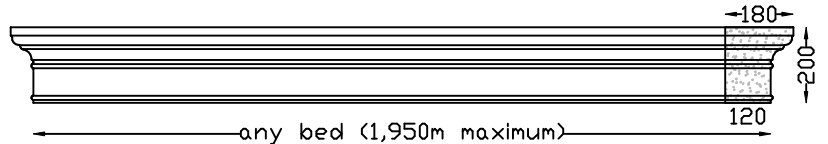

Lintels - Built In

OG LINTEL
Max 1,800m bed

PARIS LINTEL MK1
Max Bed 2,000m

PC-7 LINTEL
Max 1,060m bed

CAROUSEL LINTEL
Max Bed 2,0m Overall 2,240m
Optional 2 x lifting sockets.

PARIS LINTEL MK2
Max Bed 1,790m

PEDIMENT LINTEL
Max 1,950m bed

Veneer Lintels are not built in, they are applied to brickwork or plastered brickwork. All with Left and Right returns. Larger sizes in more than one piece. Fixing details available.

WOODLANDS LINTEL
Max 2,050m bed

Lintels - Veneer

PARIS 160 VENEER LINTEL
Max 2,100m bed. Larger sizes in more than one piece.

PARIS 125 VENEER LINTEL
Max 1,600m bed. Larger sizes in more than one piece.

HAMPTON 120 VENEER LINTEL
Max 1,600m bed. Larger sizes in more than one piece.

DRIP VENEER LINTEL
Max 1,550m bed. Larger sizes in more than one piece.

ARCHITRAVE VENEER LINTEL
Max 1,700m bed. Larger sizes in more than one piece.

WB VENEER LINTEL
Max 2,000m bed. Larger sizes in more than one piece.