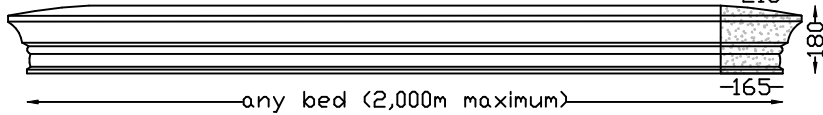

Lintels - Built In

OG LINTEL
Max 1,800m bed

PARIS LINTEL MK1
Max Bed 2,000m

PC-7 LINTEL
Max 1,060m bed

CAROUSEL LINTEL
Max Bed 2,0m Overall 2,240m
Optional 2 x lifting sockets.

PARIS LINTEL MK2
Max Bed 1,790m

PEDIMENT LINTEL
Max 1,950m bed

Veneer Lintels are not built in, they are applied to brickwork or plastered brickwork. All with Left and Right returns. Larger sizes in more than one piece. Fixing details available.

WOODLANDS LINTEL
Max 2,050m bed

Lintels - Veneer

PARIS 160 VENEER LINTEL
Max 2,100m bed. Larger sizes in more than one piece.

PARIS 125 VENEER LINTEL
Max 1,600m bed. Larger sizes in more than one piece.

HAMPTON 120 VENEER LINTEL
Max 1,600m bed. Larger sizes in more than one piece.

DRIP VENEER LINTEL
Max 1,550m bed. Larger sizes in more than one piece.

ARCHITRAVE VENEER LINTEL
Max 1,700m bed. Larger sizes in more than one piece.

WB VENEER LINTEL
Max 2,000m bed. Larger sizes in more than one piece.