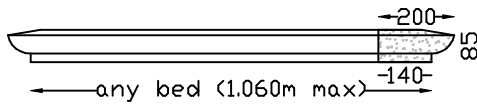

Lintels - Built In

OG LINTEL
Max 1,800m bed

PARIS LINTEL MK1
Max Bed 2,000m

PC-7 LINTEL
Max 1,060m bed

CAROUSEL LINTEL
Max Bed 2,0m Overall 2,240m
Optional 2 x lifting sockets.

PARIS LINTEL MK2
Max Bed 1,790m

PARIS 125 VENEER LINTEL
Max 1,600m bed. Larger sizes in more than one piece.

DRIP VENEER LINTEL
Max 1,550m bed. Larger sizes in more than one piece.

ARCHITRAVE VENEER LINTEL
Max 1,700m bed. Larger sizes in more than one piece.