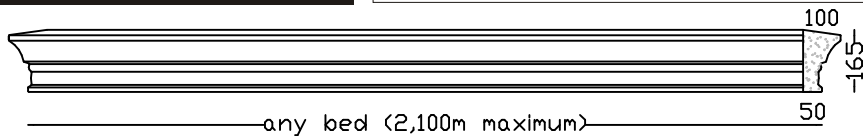

**PEDIMENT LINTEL**  
Max 1,950m bed

**WOODLANDS LINTEL**  
Max 2,050m bed

**PARIS LINTEL MK2**  
Max Bed 1,790m

Veneer Lintels are not built in, they are applied to brickwork or plastered brickwork.  
Larger sizes in more than one piece.

# Lintels - Veneer

All with Left and Right returns

**PARIS 160 VENEER LINTEL**  
Max 2,100m bed. Larger sizes in more than one piece.

**HAMPTON 120 VENEER LINTEL**  
Max 1,600m bed. Larger sizes in more than one piece.

**DRIP VENEER LINTEL**  
Max 1,550m bed. Larger sizes in more than one piece.

**ARCHITRAVE VENEER LINTEL**  
Max 1,700m bed. Larger sizes in more than one piece.

**WB VENEER LINTEL**  
Max 2,000m bed. Larger sizes in more than one piece.