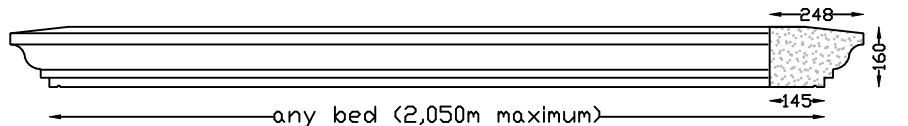

Lintels - Built In

OG LINTEL
Max 1,800m bed

PARIS LINTEL MK1
Max Bed 2,000m

PC-7 LINTEL
Max 1,060m bed

CAROUSEL LINTEL
Max Bed 2,0m Overall 2,240m
Optional 2 x lifting sockets.

PARIS LINTEL MK2
Max Bed 1,790m

PEDIMENT LINTEL
Max 1,950m bed

Veneer Lintels are not built in, they are applied to brickwork or plastered brickwork. All with Left and Right returns. Larger sizes in more than one piece. Fixing details available.

WOODLANDS LINTEL
Max 2,050m bed

Lintels - Veneer

PARIS 160 VENEER LINTEL
Max 2,100m bed. Larger sizes in more than one piece.

PARIS 125 VENEER LINTEL
Max 1,600m bed. Larger sizes in more than one piece.

HAMPTON 120 VENEER LINTEL
Max 1,600m bed. Larger sizes in more than one piece.

DRIP VENEER LINTEL
Max 1,550m bed. Larger sizes in more than one piece.

ARCHITRAVE VENEER LINTEL
Max 1,700m bed. Larger sizes in more than one piece.

WB VENEER LINTEL
Max 2,000m bed. Larger sizes in more than one piece.