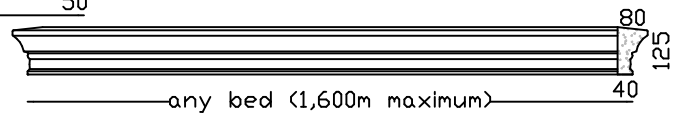

Lintels - Built In

OG LINTEL
Max 1,800m bed

PARIS LINTEL MK1
Max Bed 2,000m

PC-7 LINTEL
Max 1,060m bed

CAROUSEL LINTEL
Max Bed 2,0m Overall 2,240m
Optional 2 x lifting sockets.

PARIS LINTEL MK2
Max Bed 1,790m

PEDIMENT LINTEL
Max 1,950m bed

Veneer Lintels are not built in, they are applied to brickwork or plastered brickwork. All with Left and Right returns. Larger sizes in more than one piece. Fixing details available.

WOODLANDS LINTEL
Max 2,050m bed

Lintels - Veneer

PARIS 160 VENEER LINTEL
Max 2,100m bed. Larger sizes in more than one piece.

PARIS 125 VENEER LINTEL
Max 1,600m bed. Larger sizes in more than one piece.

HAMPTON 120 VENEER LINTEL
Max 1,600m bed. Larger sizes in more than one piece.

DRIP VENEER LINTEL
Max 1,550m bed. Larger sizes in more than one piece.

ARCHITRAVE VENEER LINTEL
Max 1,700m bed. Larger sizes in more than one piece.

WB VENEER LINTEL
Max 2,000m bed. Larger sizes in more than one piece.