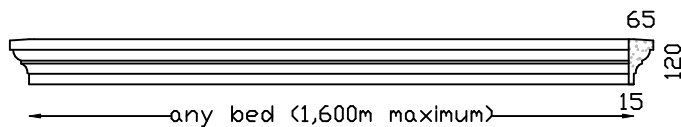

Lintels - Built In

OG LINTEL
Max 1,800m bed

PARIS LINTEL MK1
Max Bed 2,000m

PC-7 LINTEL
Max 1,060m bed

CAROUSEL LINTEL
Max Bed 2,0m Overall 2,240m
Optional 2 x lifting sockets.

PARIS LINTEL MK2
Max Bed 1,790m

PEDIMENT LINTEL
Max 1,950m bed

Veneer Lintels are not built in, they are applied to brickwork or plastered brickwork. All with Left and Right returns. Larger sizes in more than one piece. Fixing details available.

WOODLANDS LINTEL
Max 2,050m bed

Lintels - Veneer

PARIS 160 VENEER LINTEL
Max 2,100m bed. Larger sizes in more than one piece.

HAMPTON 120 VENEER LINTEL
Max 1,600m bed. Larger sizes in more than one piece.

PARIS 125 VENEER LINTEL
Max 1,600m bed. Larger sizes in more than one piece.

DRIP VENEER LINTEL
Max 1,550m bed. Larger sizes in more than one piece.

ARCHITRAVE VENEER LINTEL
Max 1,700m bed. Larger sizes in more than one piece.