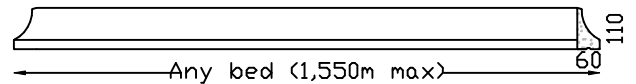

WOODLANDS LINTEL
Max 2,050m bed

Lintels - Veneer

PARIS 160 VENEER LINTEL
Max 2,100m bed. Larger sizes in more than one piece.

PARIS 125 VENEER LINTEL
Max 1,600m bed. Larger sizes in more than one piece.

HAMPTON 120 VENEER LINTEL
Max 1,600m bed. Larger sizes in more than one piece.

DRIP VENEER LINTEL
Max 1,550m bed. Larger sizes in more than one piece.

ARCHITRAVE VENEER LINTEL
Max 1,700m bed. Larger sizes in more than one piece.

WB VENEER LINTEL
Max 2,000m bed. Larger sizes in more than one piece.