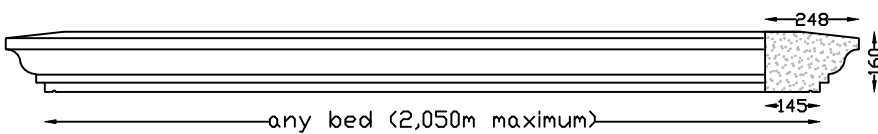

# Lintels - Built In

**OG LINTEL**  
Max 1,800m bed

**PARIS LINTEL MK1**  
Max Bed 2,000m

**PC-7 LINTEL**  
Max 1,060m bed

**CAROUSEL LINTEL**  
Max Bed 2,0m Overall 2,240m  
Optional 2 x lifting sockets.

**PEDIMENT LINTEL**  
Max 1,950m bed

**WOODLANDS LINTEL**  
Max 2,050m bed

**PARIS LINTEL MK2**  
Max Bed 1,790m

Veneer Lintels are not built in, they are applied to brickwork or plastered brickwork.  
Larger sizes in more than one piece.

# Lintels - Veneer

All with Left and Right returns

**PARIS 160 VENEER LINTEL**  
Max 2,100m bed. Larger sizes in more than one piece.

**HAMPTON 120 VENEER LINTEL**  
Max 1,600m bed. Larger sizes in more than one piece.

**DRIP VENEER LINTEL**  
Max 1,550m bed. Larger sizes in more than one piece.

**ARCHITRAVE VENEER LINTEL**  
Max 1,700m bed. Larger sizes in more than one piece.

**WB VENEER LINTEL**  
Max 2,000m bed. Larger sizes in more than one piece.