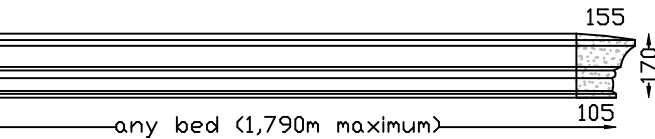

Lintels - Built In

OG LINTEL
Max 1,800m bed

PARIS LINTEL MK1
Max Bed 2,000m

PC-7 LINTEL
Max 1,060m bed

CAROUSEL LINTEL
Max Bed 2,0m Overall 2,240m
Optional 2 x lifting sockets.

PARIS LINTEL MK2
Max Bed 1,790m

PEDIMENT LINTEL
Max 1,950m bed

Veneer Lintels are not built in, they are applied to brickwork or plastered brickwork. All with Left and Right returns. Larger sizes in more than one piece. Fixing details available.

WOODLANDS LINTEL
Max 2,050m bed

Lintels - Veneer

PARIS 160 VENEER LINTEL
Max 2,100m bed. Larger sizes in more than one piece.

PARIS 125 VENEER LINTEL
Max 1,600m bed. Larger sizes in more than one piece.

HAMPTON 120 VENEER LINTEL
Max 1,600m bed. Larger sizes in more than one piece.

DRIP VENEER LINTEL
Max 1,550m bed. Larger sizes in more than one piece.

ARCHITRAVE VENEER LINTEL
Max 1,700m bed. Larger sizes in more than one piece.

WB VENEER LINTEL
Max 2,000m bed. Larger sizes in more than one piece.