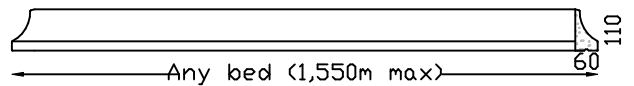

# Lintels - Veneer

All with Left and Right returns

**PARIS 160 VENEER LINTEL**  
Max 2,100m bed. Larger sizes in more than one piece.

**HAMPTON 120 VENEER LINTEL**  
Max 1,600m bed. Larger sizes in more than one piece.

**DRIP VENEER LINTEL**  
Max 1,550m bed. Larger sizes in more than one piece.

**ARCHITRAVE VENEER LINTEL**  
Max 1,700m bed. Larger sizes in more than one piece.

**WB VENEER LINTEL**  
Max 2,000m bed. Larger sizes in more than one piece.