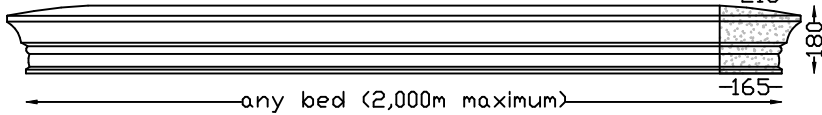

Lintels - Built In

OG LINTEL
Max 1,800m bed

PARIS LINTEL MK1
Max Bed 2,000m

PC-7 LINTEL
Max 1,060m bed

CAROUSEL LINTEL
Max Bed 2,0m Overall 2,240m
Optional 2 x lifting sockets.

PARIS LINTEL MK2
Max Bed 1,790m

PEDIMENT LINTEL
Max 1,950m bed

Veneer Lintels are not built in, they are applied to brickwork or plastered brickwork. All with Left and Right returns. Larger sizes in more than one piece. Fixing details available.

WOODLANDS LINTEL
Max 2,050m bed

Lintels - Veneer

PARIS 160 VENEER LINTEL
Max 2,100m bed. Larger sizes in more than one piece.

PARIS 125 VENEER LINTEL
Max 1,600m bed. Larger sizes in more than one piece.

HAMPTON 120 VENEER LINTEL
Max 1,600m bed. Larger sizes in more than one piece.

DRIP VENEER LINTEL
Max 1,550m bed. Larger sizes in more than one piece.

ARCHITRAVE VENEER LINTEL
Max 1,700m bed. Larger sizes in more than one piece.

WB VENEER LINTEL
Max 2,000m bed. Larger sizes in more than one piece.