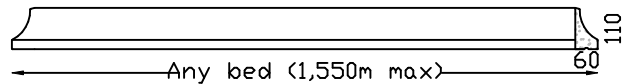

WOODLANDS LINTEL
Max 2,050m bed

Lintels - Veneer

PARIS 160 VENEER LINTEL
Max 2,100m bed. Larger sizes in more than one piece.

PARIS 125 VENEER LINTEL
Max 1,600m bed. Larger sizes in more than one piece.

HAMPTON 120 VENEER LINTEL
Max 1,600m bed. Larger sizes in more than one piece.

DRIP VENEER LINTEL
Max 1,550m bed. Larger sizes in more than one piece.

ARCHITRAVE VENEER LINTEL
Max 1,700m bed. Larger sizes in more than one piece.

WB VENEER LINTEL
Max 2,000m bed. Larger sizes in more than one piece.