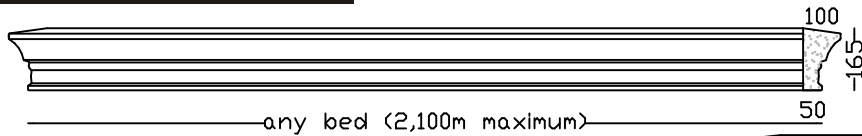

Lintels - Built In

OG LINTEL
Max 1,800m bed

PARIS LINTEL MK1
Max Bed 2,000m

PC-7 LINTEL
Max 1,060m bed

CAROUSEL LINTEL
Max Bed 2,0m Overall 2,240m
Optional 2 x lifting sockets.

PARIS LINTEL MK2
Max Bed 1,790m

PEDIMENT LINTEL
Max 1,950m bed

Veneer Lintels are not built in, they are applied to brickwork or plastered brickwork. All with Left and Right returns. Larger sizes in more than one piece. Fixing details available.

WOODLANDS LINTEL
Max 2,050m bed

Lintels - Veneer

PARIS 160 VENEER LINTEL
Max 2,100m bed. Larger sizes in more than one piece.

HAMPTON 120 VENEER LINTEL
Max 1,600m bed. Larger sizes in more than one piece.

PARIS 125 VENEER LINTEL
Max 1,600m bed. Larger sizes in more than one piece.

DRIP VENEER LINTEL
Max 1,550m bed. Larger sizes in more than one piece.

ARCHITRAVE VENEER LINTEL
Max 1,700m bed. Larger sizes in more than one piece.