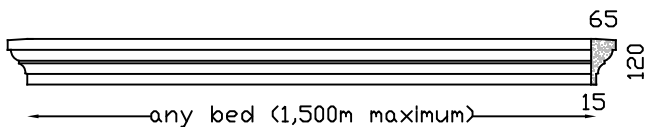

WOODLANDS LINTEL
Max 2,050m bed

Lintels - Veneer

PARIS 160 VENEER LINTEL
Max 2,100m bed. Larger sizes in more than one piece.

PARIS 125 VENEER LINTEL
Max 1,600m bed. Larger sizes in more than one piece.

HAMPTON 120 VENEER LINTEL
Max 1,600m bed. Larger sizes in more than one piece.

DRIP VENEER LINTEL
Max 1,550m bed. Larger sizes in more than one piece.

ARCHITRAVE VENEER LINTEL
Max 1,700m bed. Larger sizes in more than one piece.

WB VENEER LINTEL
Max 2,000m bed. Larger sizes in more than one piece.