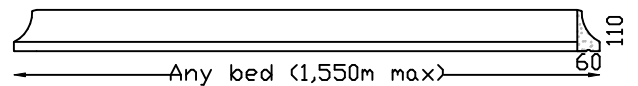

WOODLANDS LINTEL
Max 2,050m bed

Lintels - Veneer

PARIS 160 VENEER LINTEL
Max 2,100m bed. Larger sizes in more than one piece.

PARIS 125 VENEER LINTEL
Max 1,600m bed. Larger sizes in more than one piece.

HAMPTON 120 VENEER LINTEL
Max 1,600m bed. Larger sizes in more than one piece.

DRIP VENEER LINTEL
Max 1,550m bed. Larger sizes in more than one piece.

ARCHITRAVE VENEER LINTEL
Max 1,700m bed. Larger sizes in more than one piece.

WB VENEER LINTEL
Max 2,000m bed. Larger sizes in more than one piece.