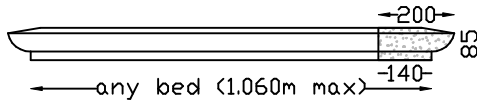

Lintels - Built In

OG LINTEL
Max 1,800m bed

PARIS LINTEL MK1
Max Bed 2,000m

PC-7 LINTEL
Max 1,060m bed

CAROUSEL LINTEL
Max Bed 2,0m Overall 2,240m
Optional 2 x lifting sockets.

PARIS LINTEL MK2
Max Bed 1,790m

PEDIMENT LINTEL
Max 1,950m bed

Veneer Lintels are not built in, they are applied to brickwork or plastered brickwork. All with Left and Right returns. Larger sizes in more than one piece. Fixing details available.

DRIP VENEER LINTEL
Max 1,550m bed. Larger sizes in more than one piece.

ARCHITRAVE VENEER LINTEL
Max 1,700m bed. Larger sizes in more than one piece.

WB VENEER LINTEL
Max 2,000m bed. Larger sizes in more than one piece.