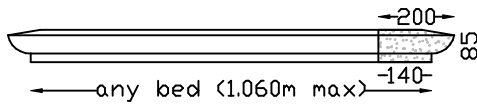

Lintels - Built In

OG LINTEL
Max 1,800m bed

PARIS LINTEL MK1
Max Bed 2,000m

PC-7 LINTEL
Max 1,060m bed

CAROUSEL LINTEL
Max Bed 2,0m Overall 2,240m
Optional 2 x lifting sockets.

PARIS LINTEL MK2
Max Bed 1,790m

DRIP VENEER LINTEL
Max 1,550m bed. Larger sizes in more than one piece.

ARCHITRAVE VENEER LINTEL
Max 1,700m bed. Larger sizes in more than one piece.

WB VENEER LINTEL
Max 2,000m bed. Larger sizes in more than one piece.