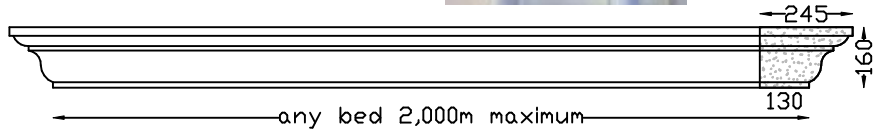

# Lintels - Built In

**OG LINTEL**  
Max 1,800m bed

**PARIS LINTEL MK1**  
Max Bed 2,000m

**PC-7 LINTEL**  
Max 1,060m bed

**CAROUSEL LINTEL**  
Max Bed 2,0m Overall 2,240m  
Optional 2 x lifting sockets.

**PEDIMENT LINTEL**  
Max 1,950m bed

**WOODLANDS LINTEL**  
Max 2,050m bed

**PARIS LINTEL MK2**  
Max Bed 1,790m

Veneer Lintels are not built in, they are applied to brickwork or plastered brickwork.  
Larger sizes in more than one piece.

# Lintels - Veneer

All with Left and Right returns

**PARIS 160 VENEER LINTEL**  
Max 2,100m bed. Larger sizes in more than one piece.

**HAMPTON 120 VENEER LINTEL**  
Max 1,600m bed. Larger sizes in more than one piece.

**DRIP VENEER LINTEL**  
Max 1,550m bed. Larger sizes in more than one piece.

**ARCHITRAVE VENEER LINTEL**  
Max 1,700m bed. Larger sizes in more than one piece.

**WB VENEER LINTEL**  
Max 2,000m bed. Larger sizes in more than one piece.