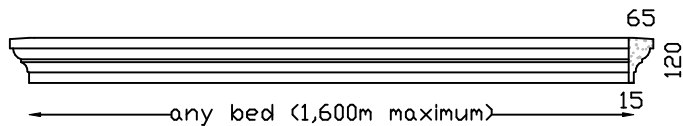

# Lintels - Built In

**OG LINTEL**  
Max 1,800m bed

**PARIS LINTEL MK1**  
Max Bed 2,000m

**PC-7 LINTEL**  
Max 1,060m bed

**CAROUSEL LINTEL**  
Max Bed 2,0m Overall 2,240m  
Optional 2 x lifting sockets.

**PEDIMENT LINTEL**  
Max 1,950m bed

**WOODLANDS LINTEL**  
Max 2,050m bed

**PARIS LINTEL MK2**  
Max Bed 1,790m

Veneer Lintels are not built in, they are applied to brickwork or plastered brickwork.  
Larger sizes in more than one piece.

# Lintels - Veneer

All with Left and Right returns

**PARIS 160 VENEER LINTEL**  
Max 2,100m bed. Larger sizes in more than one piece.

**HAMPTON 120 VENEER LINTEL**  
Max 1,600m bed. Larger sizes in more than one piece.

**DRIP VENEER LINTEL**  
Max 1,550m bed. Larger sizes in more than one piece.

**ARCHITRAVE VENEER LINTEL**  
Max 1,700m bed. Larger sizes in more than one piece.

**WB VENEER LINTEL**  
Max 2,000m bed. Larger sizes in more than one piece.