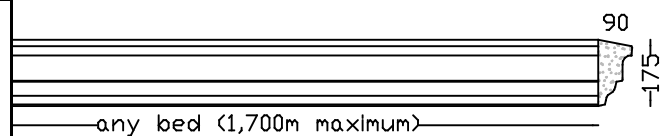

WOODLANDS LINTEL
Max 2,050m bed

Lintels - Veneer

PARIS 160 VENEER LINTEL
Max 2,100m bed. Larger sizes in more than one piece.

HAMPTON 120 VENEER LINTEL
Max 1,600m bed. Larger sizes in more than one piece.

PARIS 125 VENEER LINTEL
Max 1,600m bed. Larger sizes in more than one piece.

DRIP VENEER LINTEL
Max 1,550m bed. Larger sizes in more than one piece.

ARCHITRAVE VENEER LINTEL
Max 1,700m bed. Larger sizes in more than one piece.