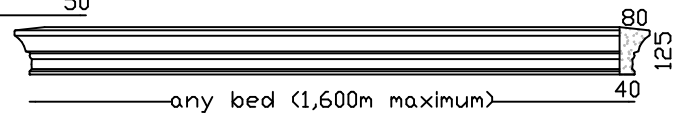

Lintels - Built In

OG LINTEL
Max 1,800m bed

PARIS LINTEL MK1
Max Bed 2,000m

PC-7 LINTEL
Max 1,060m bed

CAROUSEL LINTEL
Max Bed 2,0m Overall 2,240m
Optional 2 x lifting sockets.

PARIS LINTEL MK2
Max Bed 1,790m

PEDIMENT LINTEL
Max 1,950m bed

Veneer Lintels are not built in, they are applied to brickwork or plastered brickwork. All with Left and Right returns. Larger sizes in more than one piece. Fixing details available.

WOODLANDS LINTEL
Max 2,050m bed

Lintels - Veneer

PARIS 160 VENEER LINTEL
Max 2,100m bed. Larger sizes in more than one piece.

PARIS 125 VENEER LINTEL
Max 1,600m bed. Larger sizes in more than one piece.

HAMPTON 120 VENEER LINTEL
Max 1,600m bed. Larger sizes in more than one piece.

DRIP VENEER LINTEL
Max 1,550m bed. Larger sizes in more than one piece.

ARCHITRAVE VENEER LINTEL
Max 1,700m bed. Larger sizes in more than one piece.

WB VENEER LINTEL
Max 2,000m bed. Larger sizes in more than one piece.