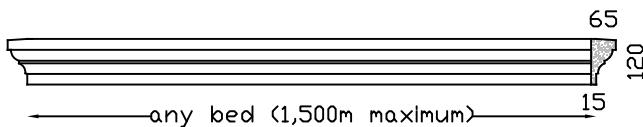

WOODLANDS LINTEL
Max 2,050m bed

Lintels - Veneer

PARIS 160 VENEER LINTEL
Max 2,100m bed. Larger sizes in more than one piece.

PARIS 125 VENEER LINTEL
Max 1,600m bed. Larger sizes in more than one piece.

HAMPTON 120 VENEER LINTEL
Max 1,600m bed. Larger sizes in more than one piece.

DRIP VENEER LINTEL
Max 1,550m bed. Larger sizes in more than one piece.

ARCHITRAVE VENEER LINTEL
Max 1,700m bed. Larger sizes in more than one piece.

WB VENEER LINTEL
Max 2,000m bed. Larger sizes in more than one piece.