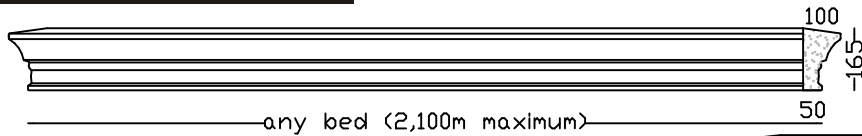

Lintels - Built In

OG LINTEL
Max 1,800m bed

PARIS LINTEL MK1
Max Bed 2,000m

PC-7 LINTEL
Max 1,060m bed

CAROUSEL LINTEL
Max Bed 2,0m Overall 2,240m
Optional 2 x lifting sockets.

PARIS LINTEL MK2
Max Bed 1,790m

PEDIMENT LINTEL
Max 1,950m bed

Veneer Lintels are not built in, they are applied to brickwork or plastered brickwork. All with Left and Right returns. Larger sizes in more than one piece. Fixing details available.

WOODLANDS LINTEL
Max 2,050m bed

Lintels - Veneer

PARIS 160 VENEER LINTEL
Max 2,100m bed. Larger sizes in more than one piece.

PARIS 125 VENEER LINTEL
Max 1,600m bed. Larger sizes in more than one piece.

HAMPTON 120 VENEER LINTEL
Max 1,600m bed. Larger sizes in more than one piece.

DRIP VENEER LINTEL
Max 1,550m bed. Larger sizes in more than one piece.

ARCHITRAVE VENEER LINTEL
Max 1,700m bed. Larger sizes in more than one piece.

WB VENEER LINTEL
Max 2,000m bed. Larger sizes in more than one piece.