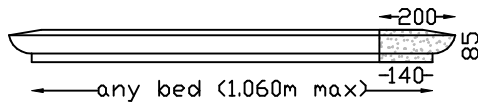

Lintels - Built In

OG LINTEL
Max 1,800m bed

PARIS LINTEL MK1
Max Bed 2,000m

PC-7 LINTEL
Max 1,060m bed

CAROUSEL LINTEL
Max Bed 2,0m Overall 2,240m
Optional 2 x lifting sockets.

PARIS LINTEL MK2
Max Bed 1,790m

WOODLANDS LINTEL
Max 2,050m bed

Lintels - Veneer

PARIS 160 VENEER LINTEL
Max 2,100m bed. Larger sizes in more than one piece.

PARIS 125 VENEER LINTEL
Max 1,600m bed. Larger sizes in more than one piece.

HAMPTON 120 VENEER LINTEL
Max 1,600m bed. Larger sizes in more than one piece.

DRIP VENEER LINTEL
Max 1,550m bed. Larger sizes in more than one piece.

ARCHITRAVE VENEER LINTEL
Max 1,700m bed. Larger sizes in more than one piece.

WB VENEER LINTEL
Max 2,000m bed. Larger sizes in more than one piece.