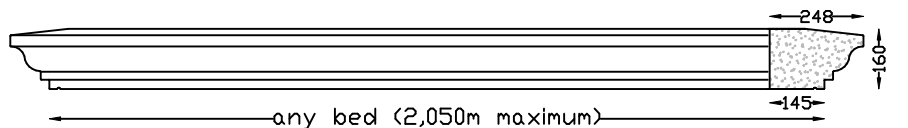

Lintels - Built In

OG LINTEL
Max 1,800m bed

PARIS LINTEL MK1
Max Bed 2,000m

PC-7 LINTEL
Max 1,060m bed

CAROUSEL LINTEL
Max Bed 2,0m Overall 2,240m
Optional 2 x lifting sockets.

PARIS LINTEL MK2
Max Bed 1,790m

PEDIMENT LINTEL
Max 1,950m bed

Veneer Lintels are not built in, they are applied to brickwork or plastered brickwork. All with Left and Right returns. Larger sizes in more than one piece. Fixing details available.

WOODLANDS LINTEL
Max 2,050m bed

Lintels - Veneer

PARIS 160 VENEER LINTEL
Max 2,100m bed. Larger sizes in more than one piece.

PARIS 125 VENEER LINTEL
Max 1,600m bed. Larger sizes in more than one piece.

HAMPTON 120 VENEER LINTEL
Max 1,600m bed. Larger sizes in more than one piece.

DRIP VENEER LINTEL
Max 1,550m bed. Larger sizes in more than one piece.

ARCHITRAVE VENEER LINTEL
Max 1,700m bed. Larger sizes in more than one piece.

WB VENEER LINTEL
Max 2,000m bed. Larger sizes in more than one piece.