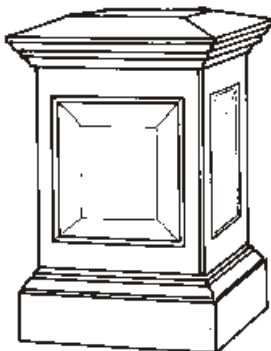

Pedestals

CORINTHIAN 1010
760mm high
Base 355mm square
Cap 450mm square

CORINTHIAN 88
410mm high
CORINTHIAN 1010
510mm high

CORINTHIAN 88
760mm high
Base 320mm square
Cap 370mm square

CORINTHIAN 66
760mm high
Base 300mm square

RICHMOND DORIC
760mm high
350mm base

KEW
760mm high x 345mm top
Kensington Vase up

WARWICK
760mm

BARBANIA

FERNDALE
1,067m high

AVON
1,067m high
405mm base

MARKET
760mm high

IONIC PEDESTAL
840mm high
230mm square cap

ELEVATING CROSS BASE
150mm high x 280mm base

BEADED
510mm high

DIAMOND
508mm high

SQUARE REEDED 88
760mm high
305mm base

SQUARE REEDED 66
760mm high
and 410mm high

BEADED
770mm high
355mm base x 330mm top

PLETTENBERG PEDESTAL
920mm high
580mm square base
Supplied in three sections

STRATFORD
915mm high
355mm base

PEDESTALS	GREY / ANTIQUE	
	Excl.	Vat 15%
Painted add 20%		
Please specify if pedestal is to be solid or holed.		
	PWW delivery 10%	
AVON	1067mm	1,163.00 1,337.45
BARBANIA	540mm	933.00 1,072.95
BEADED	510mm	578.00 664.70
BEADED	770mm	1,058.00 1,216.70
CORINTHIAN 66	760mm	848.00 975.20
CORINTHIAN 88	410mm	811.00 932.65
CORINTHIAN 88	760mm	1,113.00 1,279.95
CORINTHIAN 1010	510mm	964.00 1,108.60
CORINTHIAN 1010	760mm	1,252.00 1,439.80
DIAMOND	508mm	578.00 664.70
ELEVATOR CROSS	150mm	122.00 140.30
FERNDALE	1067mm	1,795.00 2,064.25
IONIC	840mm	882.00 1,014.30
KEW	760mm	614.00 706.10
MARKET	760mm	538.00 618.70
OLIVER	1,040m	1,134.00 1,304.10
PLETTENBERG	930mm	1,901.00 2,186.15
RICHMOND	685mm	505.00 580.75
RICHMOND DORIC	760mm	882.00 1,014.30
SQUARE REEDED 66	410mm	521.00 599.15
SQUARE REEDED 66	760mm	779.00 895.85
SQUARE REEDED 88	760mm	870.00 1,000.50
STRATFORD	915mm	1,163.00 1,337.45
WARWICK	760mm	1,588.00 1,826.20