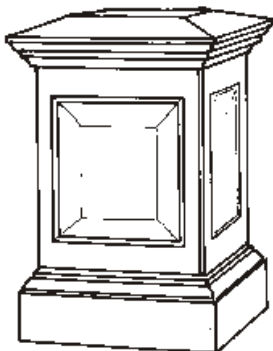

# Pedestals

**CORINTHIAN 1010**  
760mm high  
Base 355mm square  
Cap 450mm square

**CORINTHIAN 88**  
410mm high  
**CORINTHIAN 1010**  
510mm high

**CORINTHIAN 88**  
760mm high  
Base 320mm square  
Cap 370mm square

**CORINTHIAN 66**  
760mm high  
Base 300mm square

**RICHMOND DORIC**  
760mm high  
350mm base

**KEW**  
760mm high x 345mm top  
Kensington Vase up

**WARWICK**  
760mm

**BARBANIA**

**FERNDALE**  
1,067m high

**AVON**  
1,067m high  
405mm base

**MARKET**  
760mm high

**IONIC PEDESTAL**  
840mm high  
230mm square cap

**ELEVATING CROSS BASE**  
150mm high x 280mm base

**BEADED**  
510mm high

**DIAMOND**  
508mm high

**SQUARE REEDED 88**  
760mm high  
305mm base

**SQUARE REEDED 66**  
760mm high  
and 410mm high

**BEADED**  
770mm high  
355mm base x 330mm top

**PLETTENBERG PEDESTAL**  
920mm high  
580mm square base  
Supplied in three sections