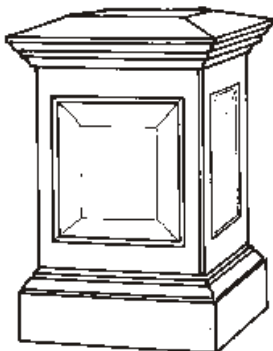

Pedestals

CORINTHIAN 1010
760mm high
Base 355mm square
Cap 450mm square

CORINTHIAN 88
410mm high
CORINTHIAN 1010
510mm high

CORINTHIAN 88
760mm high
Base 320mm square
Cap 370mm square

CORINTHIAN 66
760mm high
Base 300mm square

RICHMOND DORIC
760mm high
350mm base

KEW
760mm high x 345mm top
Kensington Vase up

WARWICK
760mm

BARBANIA

FERNDALE
1,067m high

AVON
1,067m high
405mm base

MARKET
760mm high

IONIC PEDESTAL
840mm high
230mm square cap

ELEVATING CROSS BASE
150mm high x 280mm base

BEADED
510mm high

DIAMOND
508mm high

SQUARE REEDED 88
760mm high
305mm base

SQUARE REEDED 66
760mm high
and 410mm high

BEADED
770mm high
355mm base x 330mm top

PLETTENBERG PEDESTAL
920mm high
580mm square base
Supplied in three sections

OLIVER PEDESTAL
1,040m high

STRATFORD
915mm high
355mm base

PEDESTALS	GREY / ANTIQUE	
	Excl.	Vat Incl.
Painted add 20%		
Please specify if pedestal is to be solid or holed.		
AVON	1067mm	1,140.00 1,299.60
BARBANIA	540mm	915.00 1,043.10
BEADED	510mm	567.00 646.38
BEADED	770mm	1,037.00 1,182.18
CORINTHIAN 66	760mm	831.00 947.34
CORINTHIAN 88	410mm	795.00 906.30
CORINTHIAN 88	760mm	1,091.00 1,243.74
CORINTHIAN 1010	510mm	945.00 1,077.30
CORINTHIAN 1010	760mm	1,227.00 1,398.78
DIAMOND	508mm	567.00 646.38
ELEVATOR CROSS	150mm	120.00 136.80
FERNDALE	1067mm	1,760.00 2,006.40
IONIC	840mm	865.00 986.10
KEW	760mm	602.00 686.28
MARKET	760mm	527.00 600.78
OLIVER	1,040m	1,112.00 1,267.68
PLETTENBERG	930mm	1,864.00 2,124.96
RICHMOND	685mm	495.00 564.30
RICHMOND DORIC	760mm	865.00 986.10
SQUARE REEDED 66	410mm	511.00 582.54
SQUARE REEDED 66	760mm	764.00 870.96
SQUARE REEDED 88	760mm	853.00 972.42
STRATFORD	915mm	1,140.00 1,299.60
WARWICK	760mm	1,557.00 1,774.98