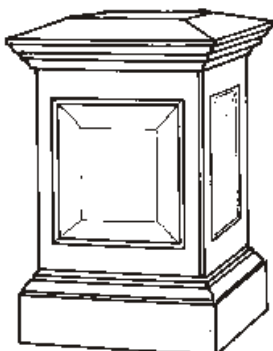

Pedestals

CORINTHIAN 1010
760mm high
Base 355mm square
Cap 450mm square

CORINTHIAN 88
410mm high
CORINTHIAN 1010
510mm high

CORINTHIAN 88
760mm high
Base 320mm square
Cap 370mm square

CORINTHIAN 66
760mm high
Base 300mm square

RICHMOND DORIC
760mm high
350mm base

KEW
760mm high x 345mm top
Kensington Vase up

WARWICK
760mm

BARBANIA

FERNDALE
1,067m high

AVON
1,067m high
405mm base

MARKET
760mm high

IONIC PEDESTAL
840mm high
230mm square cap

ELEVATING CROSS BASE
150mm high x 280mm base

BEADED
510mm high

DIAMOND
508mm high

SQUARE REEDED 88
760mm high
305mm base

SQUARE REEDED 66
760mm high
and 410mm high

BEADED
770mm high
355mm base x 330mm top

PLETTENBERG PEDESTAL
920mm high
580mm square base
Supplied in three sections

OLIVER PEDESTAL
1,040m high

STRATFORD
915mm high
355mm base

PEDESTALS	GREY / ANTIQUE	
	Excl.	Vat 15%
Painted add 20%		
Please specify if pedestal is to be solid or holed.		
	PWW delivery 10%	
AVON	1067mm	1,140.00 1,311.00
BARBANIA	540mm	915.00 1,052.25
BEADED	510mm	567.00 652.05
BEADED	770mm	1,037.00 1,192.55
CORINTHIAN 66	760mm	831.00 955.65
CORINTHIAN 88	410mm	795.00 914.25
CORINTHIAN 88	760mm	1,091.00 1,254.65
CORINTHIAN 1010	510mm	945.00 1,086.75
CORINTHIAN 1010	760mm	1,227.00 1,411.05
DIAMOND	508mm	567.00 652.05
ELEVATOR CROSS	150mm	120.00 138.00
FERNDALE	1067mm	1,760.00 2,024.00
IONIC	840mm	865.00 994.75
KEW	760mm	602.00 692.30
MARKET	760mm	527.00 606.05
OLIVER	1,040m	1,112.00 1,278.80
PLETTENBERG	930mm	1,864.00 2,143.60
RICHMOND	685mm	495.00 569.25
RICHMOND DORIC	760mm	865.00 994.75
SQUARE REEDED 66	410mm	511.00 587.65
SQUARE REEDED 66	760mm	764.00 878.60
SQUARE REEDED 88	760mm	853.00 980.95
STRATFORD	915mm	1,140.00 1,311.00
WARWICK	760mm	1,557.00 1,790.55