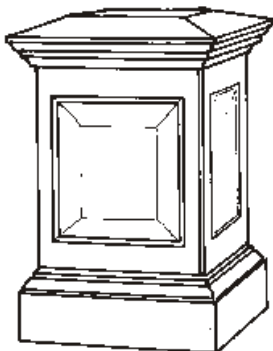

Pedestals

CORINTHIAN 1010
760mm high
Base 355mm square
Cap 450mm square

CORINTHIAN 88
410mm high
CORINTHIAN 1010
510mm high

CORINTHIAN 88
760mm high
Base 320mm square
Cap 370mm square

CORINTHIAN 66
760mm high
Base 300mm square

RICHMOND DORIC
760mm high
350mm base

KEW
760mm high x 345mm top
Kensington Vase up

WARWICK
760mm

BARBANIA

FERNDALE
1,067m high

AVON
1,067m high
405mm base

MARKET
760mm high

IONIC PEDESTAL
840mm high
230mm square cap

ELEVATING CROSS BASE
150mm high x 280mm base

BEADED
510mm high

DIAMOND
508mm high

SQUARE REEDED 88
760mm high
305mm base

SQUARE REEDED 66
760mm high
and 410mm high

BEADED
770mm high
355mm base x 330mm top

PLETTENBERG PEDESTAL
920mm high
580mm square base
Supplied in three sections

OLIVER PEDESTAL
1,040m high

STRATFORD
915mm high
355mm base

PEDESTALS	GREY / ANTIQUE	
	Excl.	Vat Incl.
Painted add 20%		
Please specify if pedestal is to be solid or holed.		
AVON	1067mm	1,056.00 1,203.84
BARBANIA	540mm	847.00 965.58
BEADED	510mm	525.00 598.50
BEADED	770mm	960.00 1,094.40
CORINTHIAN 66	760mm	769.00 876.66
CORINTHIAN 88	410mm	736.00 839.04
CORINTHIAN 88	760mm	1,010.00 1,151.40
CORINTHIAN 1010	510mm	875.00 997.50
CORINTHIAN 1010	760mm	1,136.00 1,295.04
DIAMOND	508mm	525.00 598.50
ELEVATOR CROSS	150mm	111.00 126.54
FERNDALE	1067mm	1,630.00 1,858.20
IONIC	840mm	801.00 913.14
KEW	760mm	557.00 634.98
MARKET	760mm	488.00 556.32
OLIVER	1,040m	1,030.00 1,174.20
PLETTENBERG	930mm	1,726.00 1,967.64
RICHMOND	685mm	458.00 522.12
RICHMOND DORIC	760mm	801.00 913.14
SQUARE REEDED 66	410mm	473.00 539.22
SQUARE REEDED 66	760mm	707.00 805.98
SQUARE REEDED 88	760mm	790.00 900.60
STRATFORD	915mm	1,056.00 1,203.84
WARWICK	760mm	1,442.00 1,643.88