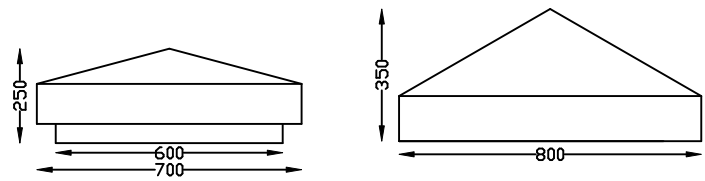

PLAIN Caps available as rectangular. Priced as longest leg square.

The BED measurement chosen should equal or slightly EXCEED the finished pier.

HEAVY PYRAMID 600/700
600/700mm square

HEAVY PYRAMID 800
800mm square