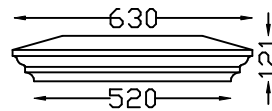

PLETTENBERG CAP
520mm bed only.