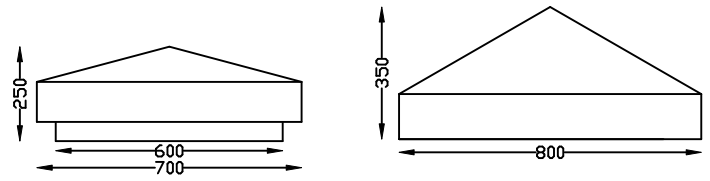

PLAIN Caps available as rectangular. Priced as longest leg square.

The BED measurement chosen should equal or slightly EXCEED the finished pier.

HEAVY PYRAMID 600/700
600/700mm square

HEAVY PYRAMID 800
800mm square