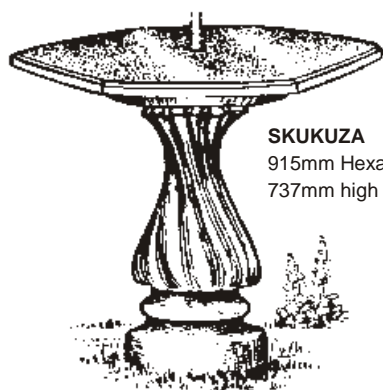

CRAZYMAR

With "crazy" Terrastone inlays
740mm high x 915mm diam top

CRAZYMAR MAJOR

with 1,220m diam top

TAFELKOP TABLE

740mm high x 915mm diam top

TAFELKOP MAJOR

With 1,220m diam top

TAFELKOP MAXI

With 1,500m diam top

PECANWOOD

760mm high 1,1m diam top.

SKUKUZA

915mm Hexagonal Top
737mm high

TAFELBAR

762mm high, 915mm diam
Top