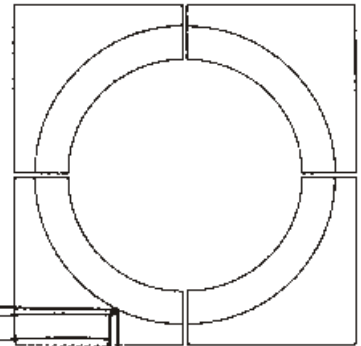

## BULLNOSED TREE RINGS

305mm x 125mm high  
457mm x 125mm high  
610mm x 125mm high  
915mm x 180mm high

# Garden Edging

**BULLNOSED**  
915mm x 178mm

**PEBBLED**  
610mm x 215mm

**ROCK**  
Lengths of 610mm and 305mm

**FLORAL EDGING**  
255mm deep  
140mm exposed x  
140mm wide x 30mm  
thick.

SUNDIAL PLATES	GREY / ANTIQUE	
	Excl.	Vat Incl.
GREENWICH Concrete	292.00	332.88
TEMPUS FUGIT Solid Brass	1,105.00	1,259.70
TEMPUS FUGIT Aluminium	873.00	995.22
POSTAGE and PACKING	90.00	102.60

TREE RINGS and GARDEN EDGINGS		GREY	
		Excl.	Vat Incl.
PWV delivery 10%			
<b>TREE RINGS</b>			
<b>BULLNOSED</b>			
305mm diameter	Full or in halves	91.00	103.74
457mm diameter	Full or in halves	111.00	126.54
610mm diameter	Full or in halves	135.00	153.90
915mm diameter	Full or in halves	250.00	285.00
<b>HEAVY DUTY</b>			
1,0/1,2m diam in halves		435.00	495.90
<b>QUADRANT SURROUND</b>	1,200m sq in quarters	1,027.00	1,170.78
<b>QUADRANT SURROUND</b>	920mm sq in quarters	685.00	780.90
<b>ROCKFACED</b>			
610mm diameter	4 pieces	263.00	299.82
915mm diameter	10 pieces	319.00	363.66
<b>GARDEN EDGINGS</b>			
<b>BULLNOSED, smooth</b>	915mm Straight	101.00	115.14
<b>FLORAL</b>	140mm wide	20.00	22.80
<b>PEBBLED</b>	610mm	128.00	145.92
<b>ROCKFACED</b>	610mm	128.00	145.92
	305mm	72.00	82.08
Corners for each of above		48.00	54.72

## QUADRANT TREE SURROUND

To fit PAVEMENT LARGE  
Each quadrant 595 x 595 x 190mm high  
Total 1200mm square / 800mm diam hole

To fit PAVEMENT SLAB  
Each quadrant 455 x 455 x 140mm high  
Total 920mm square / 610mm diam hole