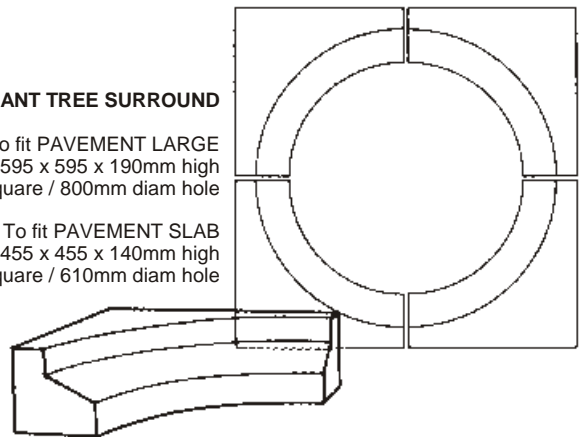

Tree Rings

ROCKFACED TREE RINGS

180mm deep x 50mm thick
75mm to be buried in earth
610mm diam (4 pieces)
915mm diam (10pieces)

BULLNOSED TREE RINGS

305mm x 125mm high
457mm x 125mm high
610mm x 125mm high
915mm x 180mm high

Garden Edging

BULLNOSED
915mm x 178mm

PEBBLED
610mm x 215mm

ROCK
Lengths of 610mm and 305mm

FLORAL EDGING
255mm deep
140mm exposed x
140mm wide x 30mm
thick.

SUNDIAL PLATES	GREY / ANTIQUE	
	Excl.	Vat 15%
GREENWICH Concrete	315.00	362.25
TEMPUS FUGIT Solid Brass	1,193.00	1,371.95
TEMPUS FUGIT Aluminium	943.00	1,084.45
POSTAGE and PACKING	97.00	111.55

TREE RINGS and GARDEN EDGINGS	GREY	
	Excl.	Vat 15%
PWV delivery 10%		
TREE RINGS		
BULLNOSED		
305mm diameter	Full or in halves	98.00 112.70
457mm diameter	Full or in halves	120.00 138.00
610mm diameter	Full or in halves	146.00 167.90
915mm diameter	Full or in halves	270.00 310.50
HEAVY DUTY	1,0/1,2m diam in halves	470.00 540.50
QUADRANT SURROUND	1,200m sq in quarters	1,109.00 1,275.35
QUADRANT SURROUND	920mm sq in quarters	740.00 851.00
ROCKFACED		
610mm diameter	4 pieces	284.00 326.60
915mm diameter	10 pieces	345.00 396.75
GARDEN EDGINGS		
BULLNOSED, smooth	915mm Straight	109.00 125.35
FLORAL	140mm wide	22.00 25.30
PEBBLED	610mm	138.00 158.70
ROCKFACED	610mm	138.00 158.70
	305mm	78.00 89.70
Comers for each of above		52.00 59.80

QUADRANT TREE SURROUND
To fit PAVEMENT LARGE
Each quadrant 595 x 595 x 190mm high
Total 1200mm square / 800mm diam hole

To fit PAVEMENT SLAB
Each quadrant 455 x 455 x 140mm high
Total 920mm square / 610mm diam hole