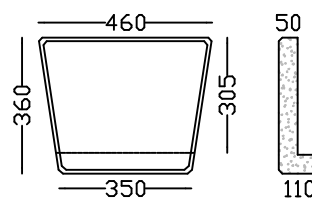

HIGH RELIEF FLORAL SWAG AND DROPS
1,270m long x 535mm drops
Extreme 1,450m

RIBBONED SWAG AND DROPS
1,016m long x 530mm drops

VAALE SWAG AND DRAPES
610mm long x 300mm high

DATE PLAQUES
Any date. 220mm high

KEYSTONE MAJOR
420mm h x 520mm w

KEYSTONE MINOR
300mm h x 370mm w

KEYSTONE MINI
295mm h x 270mm w

Keystones

KEYSTONE VENEER 210

KEYSTONE K2

KEYSTONE K3

KEYSTONE VENEER 360

KEYSTONE WINDOW

Trusses

SCROLL CORBEL
660mm high
Cap 200mm deep x
230mm wide

ACANTHUS SCROLL
150mm high x 115mm

ACANTHUS TRUSS
175mm high x 125mm wide x
110mm deep

REEVA SCROLL
250 x 165mm

REEVA TRUSS
285mm high x 200mm wide x
130mm deep

ATLAS TRUSS
790mm high
Cap 280 x 230mm

LEAF CORBEL
475mm high x 180mm body
Cap 134 x 265mm

MARKET TRUSS
180 x 180mm

TYRWHITT SCROLL
520mm high x 290 wide x
150 deep

OAK LEAF TRUSS
430mm high x 300mm wide x
210mm deep