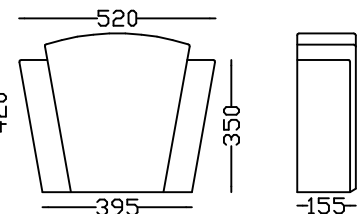

SEAHORSES
711 and 240mm high
Left and Right

GRAPE PLAQUE
620/520mm

COLUMBUS PLAQUE
520mm x 290mm

WALL SHIELD
760mm x 560mm

WALL CREST
660mm high x 533mm wide

FRUIT SWAG AND DROPS
914mm long x 560mm drops

MEDALLION
200mm diam

HIGH RELIEF FLORAL SWAG AND DROPS
1,270m long x 535mm drops
Extreme 1,450m

RIBBONED SWAG AND DROPS
1,016m long x 530mm drops

VAA SWAG AND DRAPES
610mm long x 300mm high

DATE PLAQUES
Any date. 220mm high

KEYSTONE MAJOR
420mm h x 520mm w

KEYSTONE MINOR
300mm h x 370mm w

KEYSTONE MINI
295mm h x 270mm w

Keystones

KEYSTONE VENEER 210

KEYSTONE K2

KEYSTONE K3

KEYSTONE VENEER 360

KEYSTONE WINDOW

ATLAS TRUSS
790mm high
Cap 280 x 230mm

LEAF CORBEL
475mm high x 180mm body
Cap 134 x 265mm

MARKET TRUSS
180 x 180mm

TYRWHITT SCROLL
520high x 290 wide x
150 deep

OAK LEAF TRUSS
430mm high x 300mm wide x
210mm deep