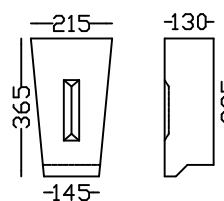

HIGH RELIEF FLORAL SWAG AND DROPS
1,270m long x 535mm drops
Extreme 1,450m

RIBBONED SWAG AND DROPS
1,016m long x 530mm drops

VAALE SWAG AND DRAPES
610mm long x 300mm high

DATE PLAQUES
Any date. 220mm high

KEYSTONE MAJOR
420mm h x 520mm w

KEYSTONE MINOR
300mm h x 370mm w

KEYSTONE MINI
295mm h x 270mm w

Keystones

KEYSTONE VENEER 210

KEYSTONE K2

KEYSTONE K3

KEYSTONE VENEER 360

KEYSTONE WINDOW

Trusses

SCROLL CORBEL
660mm high
Cap 200mm deep x
230mm wide

ACANTHUS SCROLL
150mm high x 115mm

ACANTHUS TRUSS
175mm high x 125mm wide x
110mm deep

REEVA SCROLL
250 x 165mm

REEVA TRUSS
285mm high x 200mm wide x
130mm deep

ATLAS TRUSS
790mm high
Cap 280 x 230mm

LEAF CORBEL
475mm high x 180mm body
Cap 134 x 265mm

MARKET TRUSS
180 x 180mm

TYRWHITT SCROLL
520mm high x 290 wide x
150 deep

OAK LEAF TRUSS
430mm high x 300mm wide x
210mm deep