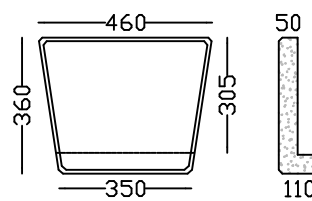

KEYSTONE MINI
295mm h x 270mm w

KEYSTONE VENEER 360