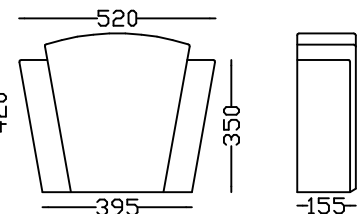

SEAHORSES
711 and 240mm high
Left and Right

GRAPE PLAQUE
620/520mm

COLUMBUS PLAQUE
520mm x 290mm

WALL SHIELD
760mm x 560mm

WALL CREST
660mm high x 533mm wide

FRUIT SWAG AND DROPS
914mm long x 560mm drops

MEDALLION
200mm diam

HIGH RELIEF FLORAL SWAG AND DROPS
1,270m long x 535mm drops
Extreme 1,450m

RIBBONED SWAG AND DROPS
1,016m long x 530mm drops

VAALE SWAG AND DRAPES
610mm long x 300mm high

DATE PLAQUES
Any date. 220mm high

KEYSTONE MAJOR
420mm h x 520mm w

KEYSTONE MINOR
300mm h x 370mm w

KEYSTONE MINI
295mm h x 270mm w

Keystones

KEYSTONE VENEER 210

KEYSTONE K2

KEYSTONE K3

KEYSTONE VENEER 360

KEYSTONE WINDOW

Trusses

SCROLL CORBEL
660mm high
Cap 200mm deep x
230mm wide

ACANTHUS SCROLL
150mm high x 115mm

ACANTHUS TRUSS
175mm high x 125mm wide x
110mm deep

REEVA SCROLL
250 x 165mm

REEVA TRUSS
285mm high x 200mm wide x
130mm deep