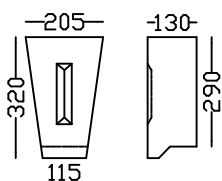

Keystones

KEYSTONE K2