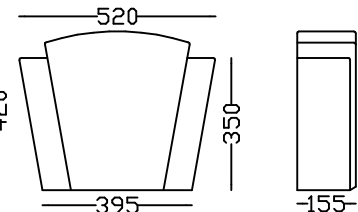

# Plaques & Pictorial Panels

**ELAND**  
815mm x 425mm

**ANTELOPE**  
815mm x 435mm

**BUFFALO**  
815mm x 405mm

**RHINO**  
740mm x 430mm

**GRAPE MOTIF**  
600mm wide x 400mm high

**WAAIERBLOM**  
820mm wide x 665mm high

**FLEUR-DE-LIS**  
318mm high

**SEAHORSES**  
711 and 240mm high  
Left and Right

**GRAPE PLAQUE**  
620/520mm

**WALL SHIELD**  
760mm x 560mm

**WALL CREST**  
660mm high x 533mm wide

**FRUIT SWAG AND DROPS**  
914mm long x 560mm drops

**MEDALLION**  
200mm diam

**HIGH RELIEF FLORAL SWAG AND DROPS**  
1,270m long x 535mm drops  
Extreme 1,450m

**VAAL SWAG AND DRAPES**  
610mm long x 300mm high

**DATE PLAQUES**  
Any date. 220mm high

**KEYSTONE MAJOR**  
420mm h x 520mm w

**KEYSTONE MINOR**  
300mm h x 370mm w

**KEYSTONE MINI**  
295mm h x 270mm w