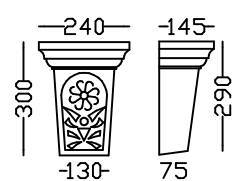

HIGH RELIEF FLORAL SWAG AND DROPS
1,270m long x 535mm drops
Extreme 1,450m

RIBBONED SWAG AND DROPS
1,016m long x 530mm drops

VAALE SWAG AND DRAPES
610mm long x 300mm high

DATE PLAQUES
Any date. 220mm high

KEYSTONE MAJOR
420mm h x 520mm w

KEYSTONE MINOR
300mm h x 370mm w

KEYSTONE MINI
295mm h x 270mm w

Keystones

KEYSTONE VENEER 210

KEYSTONE K2

KEYSTONE K3

KEYSTONE VENEER 360

KEYSTONE WINDOW

Trusses

SCROLL CORBEL
660mm high
Cap 200mm deep x
230mm wide

ACANTHUS SCROLL
150mm high x 115mm

ACANTHUS TRUSS
175mm high x 125mm wide x
110mm deep

REEVA SCROLL
250 x 165mm

REEVA TRUSS
285mm high x 200mm wide x
130mm deep

ATLAS TRUSS
790mm high
Cap 280 x 230mm

LEAF CORBEL
475mm high x 180mm body
Cap 134 x 265mm

MARKET TRUSS
180 x 180mm

TYRWHITT SCROLL
520mm high x 290 wide x
150 deep

OAK LEAF TRUSS
430mm high x 300mm wide x
210mm deep