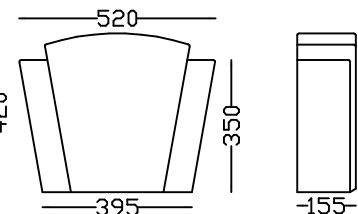

# Plaques & Pictorial Panels

**ELAND**  
815mm x 425mm

**ANTELOPE**  
815mm x 435mm

**BUFFALO**  
815mm x 405mm

**RHINO**  
740mm x 430mm

**GRAPE MOTIF**  
600mm wide x 400mm high

**WAAIERBLOM**  
820mm wide x 665mm high

**FLEUR-DE-LIS**  
318mm high

**SEAHORSES**  
711 and 240mm high  
Left and Right

**GRAPE PLAQUE**  
620/520mm

**WALL SHIELD**  
760mm x 560mm

**WALL CREST**  
660mm high x 533mm wide

**FRUIT SWAG AND DROPS**  
914mm long x 560mm drops

**MEDALLION**  
200mm diam

**HIGH RELIEF FLORAL SWAG AND DROPS**  
1,270m long x 535mm drops  
Extreme 1,450m

**VAAL SWAG AND DRAPES**  
610mm long x 300mm high

**DATE PLAQUES**  
Any date. 220mm high

**KEYSTONE MAJOR**  
420mm h x 520mm w

**KEYSTONE MINOR**  
300mm h x 370mm w

**KEYSTONE MINI**  
295mm h x 270mm w