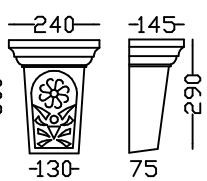

KEYSTONE WINDOW