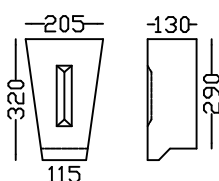

Keystones

KEYSTONE K2