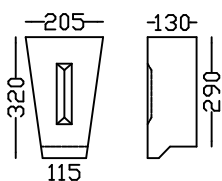

KEYSTONE K2