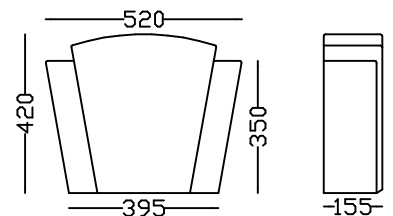

Keystones

KEYSTONE MAJOR