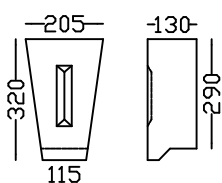

SEAHORSES
711 and 240mm high
Left and Right

GRAPE PLAQUE
620/520mm

COLUMBUS PLAQUE
520mm x 290mm

WALL SHIELD
760mm x 560mm

WALL CREST
660mm high x 533mm wide

FRUIT SWAG AND DROPS
914mm long x 560mm drops

MEDALLION
200mm diam

HIGH RELIEF FLORAL SWAG AND DROPS
1,270m long x 535mm drops
Extreme 1,450m

RIBBONED SWAG AND DROPS
1,016m long x 530mm drops

VAA SWAG AND DRAPES
610mm long x 300mm high

DATE PLAQUES
Any date. 220mm high

KEYSTONE MAJOR
420mm h x 520mm w

KEYSTONE MINOR
300mm h x 370mm w

KEYSTONE MINI
295mm h x 270mm w

Keystones

KEYSTONE VENEER 210

KEYSTONE K2

KEYSTONE K3

KEYSTONE VENEER 360

KEYSTONE WINDOW

ATLAS TRUSS
790mm high
Cap 280 x 230mm

LEAF CORBEL
475mm high x 180mm body
Cap 134 x 265mm

MARKET TRUSS
180 x 180mm

TYRWHITT SCROLL
520high x 290 wide x
150 deep

OAK LEAF TRUSS
430mm high x 300mm wide x
210mm deep