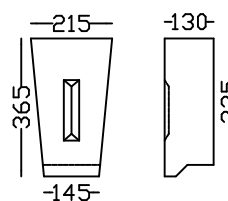

KEYSTONE VENEER 210

KEYSTONE K3