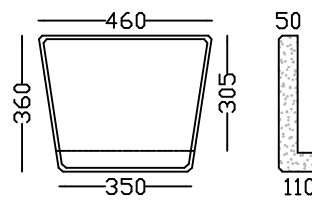

KEYSTONE MINI
295mm h x 270mm w

KEYSTONE VENEER 360