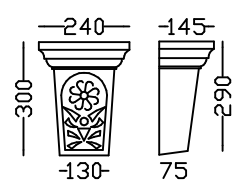

HIGH RELIEF FLORAL SWAG AND DROPS
1,270m long x 535mm drops
Extreme 1,450m

RIBBONED SWAG AND DROPS
1,016m long x 530mm drops

VAA SWAG AND DRAPES
610mm long x 300mm high

DATE PLAQUES
Any date. 220mm high

KEYSTONE MAJOR
420mm h x 520mm w

KEYSTONE MINOR
300mm h x 370mm w

KEYSTONE MINI
295mm h x 270mm w

Keystones

KEYSTONE VENEER 210

KEYSTONE K2

KEYSTONE K3

KEYSTONE VENEER 360

KEYSTONE WINDOW

Trusses

SCROLL CORBEL
660mm high
Cap 200mm deep x
230mm wide

ACANTHUS SCROLL
150mm high x 115mm

ACANTHUS TRUSS
175mm high x 125mm wide x
110mm deep

REEVA SCROLL
250 x 165mm

REEVA TRUSS
285mm high x 200mm wide x
130mm deep

ATLAS TRUSS
790mm high
Cap 280 x 230mm

LEAF CORBEL
475mm high x 180mm body
Cap 134 x 265mm

MARKET TRUSS
180 x 180mm

TYRWHITT SCROLL
520high x 290 wide x
150 deep

OAK LEAF TRUSS
430mm high x 300mm wide x
210mm deep