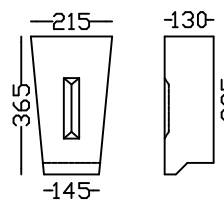

HIGH RELIEF FLORAL SWAG AND DROPS
1,270m long x 535mm drops
Extreme 1,450m

RIBBONED SWAG AND DROPS
1,016m long x 530mm drops

VAA SWAG AND DRAPES
610mm long x 300mm high

DATE PLAQUES
Any date. 220mm high

KEYSTONE MAJOR
420mm h x 520mm w

KEYSTONE MINOR
300mm h x 370mm w

KEYSTONE MINI
295mm h x 270mm w

Keystones

KEYSTONE VENEER 210

KEYSTONE K2

KEYSTONE K3

KEYSTONE VENEER 360

KEYSTONE WINDOW

Trusses

SCROLL CORBEL
660mm high
Cap 200mm deep x
230mm wide

ACANTHUS SCROLL
150mm high x 115mm

ACANTHUS TRUSS
175mm high x 125mm wide x
110mm deep

REEVA SCROLL
250 x 165mm

REEVA TRUSS
285mm high x 200mm wide x
130mm deep

ATLAS TRUSS
790mm high
Cap 280 x 230mm

LEAF CORBEL
475mm high x 180mm body
Cap 134 x 265mm

MARKET TRUSS
180 x 180mm

TYRWHITT SCROLL
520high x 290 wide x
150 deep

OAK LEAF TRUSS
430mm high x 300mm wide x
210mm deep