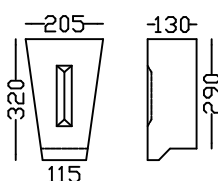

HIGH RELIEF FLORAL SWAG AND DROPS
1,270m long x 535mm drops
Extreme 1,450m

RIBBONED SWAG AND DROPS
1,016m long x 530mm drops

VAALE SWAG AND DRAPES
610mm long x 300mm high

DATE PLAQUES
Any date. 220mm high

KEYSTONE MAJOR
420mm h x 520mm w

KEYSTONE MINOR
300mm h x 370mm w

KEYSTONE MINI
295mm h x 270mm w

Keystones

KEYSTONE VENEER 210

KEYSTONE K2

KEYSTONE K3

KEYSTONE VENEER 360

KEYSTONE WINDOW

Trusses

SCROLL CORBEL
660mm high
Cap 200mm deep x
230mm wide

ACANTHUS SCROLL
150mm high x 115mm

ACANTHUS TRUSS
175mm high x 125mm wide x
110mm deep

REEVA SCROLL
250 x 165mm

REEVA TRUSS
285mm high x 200mm wide x
130mm deep

ATLAS TRUSS
790mm high
Cap 280 x 230mm

LEAF CORBEL
475mm high x 180mm body
Cap 134 x 265mm

MARKET TRUSS
180 x 180mm

TYRWHITT SCROLL
520mm high x 290 wide x
150 deep

OAK LEAF TRUSS
430mm high x 300mm wide x
210mm deep