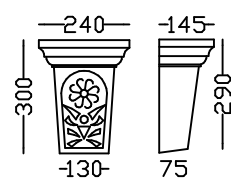

Plaques & Pictorial Panels

Keystones