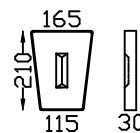

KEYSTONE VENEER 210