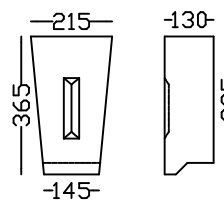

KEYSTONE VENEER 210

KEYSTONE K3