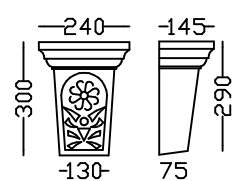

Plaques & Pictorial Panels

Keystones