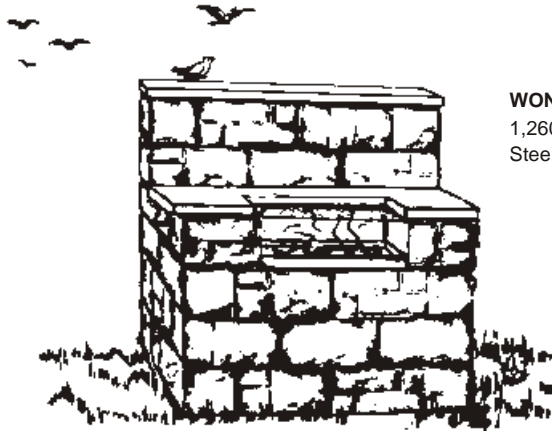

Also made for wide tyres (BMX)

FLUSH CYCLE RACK
762mm long x 204mm wide x 254mm high

WONDERLAND
1,260m wide x 1,380m high
Steel Grille 600 x 400mm

BICYCLE RACKS		PWV delivery 10%	
		Excl.	Vat 15%
FLUSH	762mm	323.00	371.45
QUADRANT	660mm	323.00	371.45
QUADRANT BMX	660mm	323.00	371.45

Barbeque / Braai

BRAAI / BARBECUE	PWV delivery 10%	
	Excl.	Vat 15%
WONDERLAND Add 70% for erection, PWV	3,998.00	4,597.70

Wishing Well

WISHING WELL		PWV delivery 10%	
		Excl.	Vat 15%
INSTALLED local	915mm diam 1,600m high.	6,613.00	7,604.95
SUPPLIED ONLY	Not easy to install	4,545.00	5,226.75
COBBLE PAVEMENT	2,040m diam.	1,652.00	1,899.80