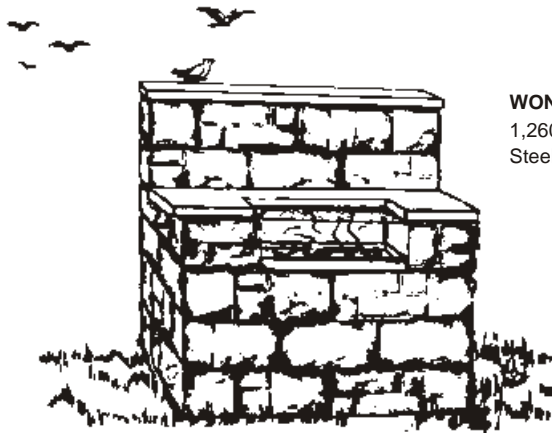

Also made for wide tyres (BMX)

FLUSH CYCLE RACK
762mm long x 204mm wide x 254mm high

WONDERLAND
1,260m wide x 1,380m high
Steel Grille 600 x 400mm

BICYCLE RACKS		PWV delivery 10%	
		Excl.	Vat Incl.
FLUSH	762mm	323.00	368.22
QUADRANT	660mm	323.00	368.22
QUADRANT BMX	660mm	323.00	368.22

Barbeque / Braai

BRAAI / BARBECUE	PWV delivery 10%	
	Excl.	Vat Incl.
WONDERLAND Add 70% for erection, PWV	3,998.00	4,557.72

Wishing Well

WISHING WELL		PWV delivery 10%	
		Excl.	Vat Incl.
INSTALLED local	915mm diam 1,600m high.	6,613.00	7,538.82
SUPPLIED ONLY	Not easy to install	4,545.00	5,181.30
COBBLE PAVEMENT	2,040m diam.	1,652.00	1,883.28