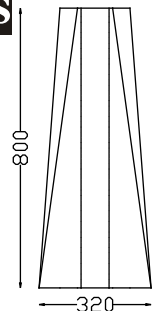

Inspection I.E.

Kiosk Foundation

KIOSK FOUNDATION
680 x 415 x 200mm high

300, 355 and 460mm sq

Fire Hydrant Shields

800mm high x 320/200mm Hole 80mm

Cable Covers

SMOOTH CAST, REINFORCED
910 x 330 x 50mm
910 x 330 x 75mm
910 x 240 x 75mm
760 x 200 x 50mm

760mm high x 250mm Hole 110mm

Cable Markers

457mm high x 150/125 x 150/75
Lettering: HT CABLE, HS KABEL, CABLE, KABEL.

300mm high x 220/150mm Inset aluminium plate

500mm high x 300/225 square with aluminium plate

900mm high x 250/150 x 50mm
Lettering FH, V, WO, SV

900mm high x 220/150mm square

620mm high x 300/120 x 175/75
Lettering: LT CABLES, HT CABLES, HT + LT CABLES

PIPE MARKER 1,50m high x 150/100mm square

Valve Boxes

400 x 325 x 250mm high Port on two sides 55mm

VALVE FRAMES
Stacking, with fitting cover
Each 580 x 500 x 100mm

500 x 500 x 300mm high Port on two sides 50mm

600 x 400 x 400mm high Port on four sides 100mm