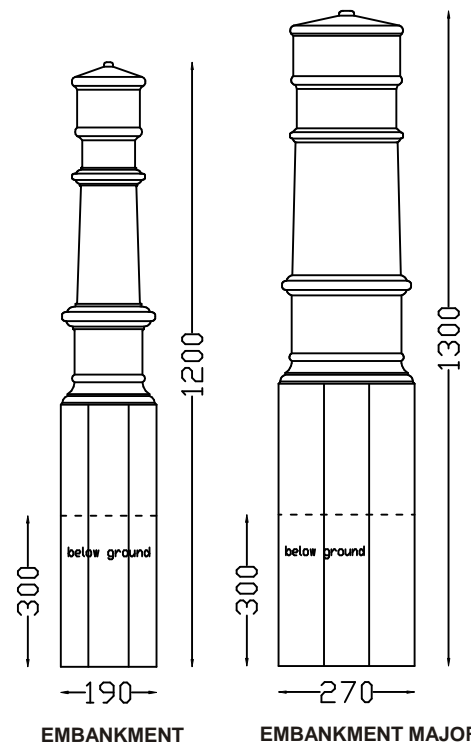

Civic Bollards