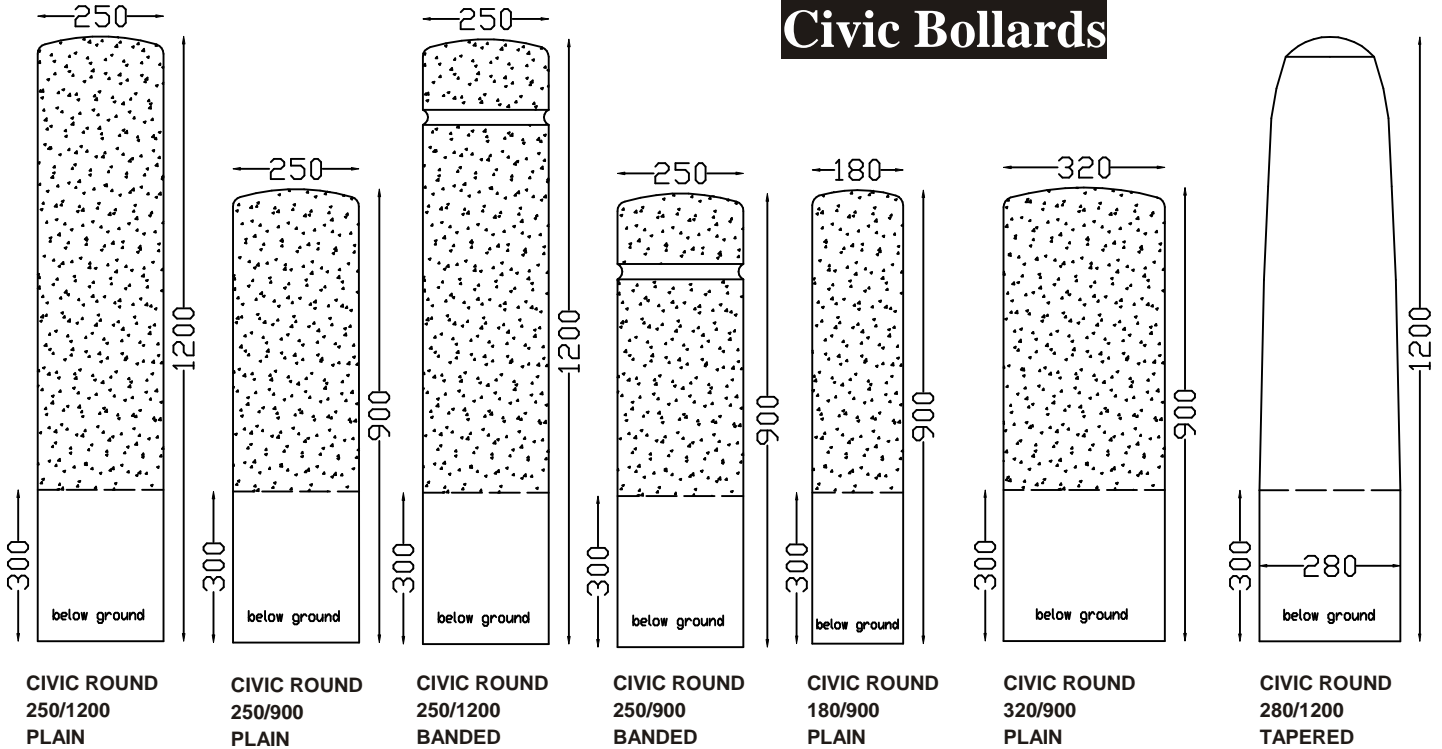

ERICA MINOR BENCH
1,100m c 500mm x 500mm

ERICA BENCH
1,600m x 500mm x 500mm high

CIVIC SINGLESEAT ROUND
400mm high x 495mm diam

Civic Planters

CIVIC PLANTER ROUND
400mm high x 495mm diam

CIVIC PLANTER SQUARE
400mm high x 395mm square

SQUARE "MONTAGUE"
900 square x 480mm high

CIVIC SQUARE
760mm high x
250mm sq

**CIVIC ROUND
TAPER**
900mm high x
150/120mm
tapered diam

CIVIC SQUARE
1,200m high x
200mm sq

CIVIC BOLLARDS BALL
300mm, 350mm and 400mm in Exposed Aggregate or Grey.
630mm and 800mm in grey FRC only (hollow).

Civic Bollards

Civic Drinking Fountains

CIVIC DRINKING FOUNTAIN MK1 and MK2.
1200/850mm high
320mm diam.
Child step also available.
Suggestion: For MK2 take a 610mm tree ring to form a pebble base water soak-away.
Do not lift by tap - it will break.