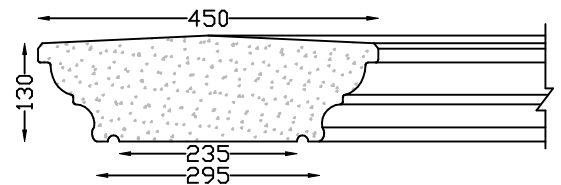

COTTAGE THROATED COPING
Length 815mm

O.G. MINOR DOUBLE MOULDED 235
Length 600mm