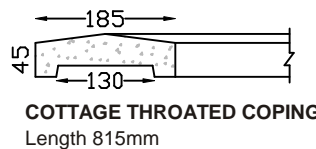

RESIDENCY 400 Throated COPING
Length 750mm

RESIDENCY 420 Throated COPING
Length 620mm

ARGUS POOL COPING
500mm long,
CORNER 300 x 300mm
CURVES Outside diam 2,300m and
2,900m

PARAPET O.G. DOUBLE MOULDED 260 COPING
Length 600mm.

PARAPET O.G. DOUBLE MOULDED 305 COPING
Length 600mm long.

PARAPET O.G. DOUBLE MOULDED 420 COPING
Length 500mm

PARAPET O.G. 380 COPING
Length 700mm 700mm.

ILOVO 320/250 COPING
Length 620mm

ILOVO 430/360 COPING
Length 600mm

ILOVO 550/480 COPING
Length 600mm

Copings for Walls, continued..

OG MINOR MK2 COPING
Length 1,000m

COTTAGE THROATED COPING
Length 815mm

PALISADE PLINTH 330 COPING
Length 800mm

PALISADE PLINTH 390 COPING
Length 600mm