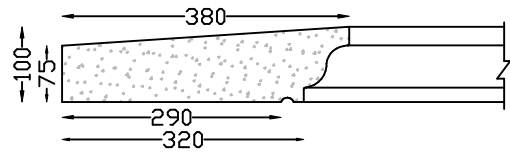

Copings for Walls

RESIDENCY 200 Throated COPING
Length 1,200mm

RESIDENCY 230 Throated COPING
Length 1,200mm

RESIDENCY 275 Throated COPING
Length 915mm

RESIDENCY 295 Throated COPING
Length 750mm

RESIDENCY 320 Throated COPING
Length 750mm

RESIDENCY 400 Throated COPING
Length 750mm

RESIDENCY 420 Throated COPING
Length 620mm

ARGUS POOL COPING
500mm long,
CORNER 300 x 300mm
CURVES Outside diam 2,300m and
2,900m

PARAPET O.G. DOUBLE MOULDED 260 COPING
Length 600mm.

PARAPET O.G. DOUBLE MOULDED 305 COPING
Length 600mm long.

PARAPET O.G. DOUBLE MOULDED 420 COPING
Length 500mm

PARAPET O.G. 380 COPING
Length 700mm 700mm.

ILOVO 320/250 COPING
Length 620mm

ILOVO 430/360 COPING
Length 600mm