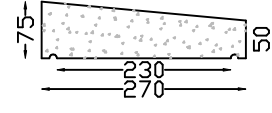

Dripstones

DRIPSTONE 420 "B" COPING
Length 750mm

DRIPSTONE 400 "A" COPING
Length 750mm

DRIPSTONE 360 "B" COPING
Length 750mm

DRIPSTONE 360 "A" COPING
Length 750mm

DRIPSTONE 320 "B" COPING
Length 750mm

DRIPSTONE 320 "A" COPING
Length 750mm

DRIPSTONE 290 "B" COPING
Length 750mm

DRIPSTONE 290 "A" COPING
Length 750mm

DRIPSTONE 270 "B" COPING
Length 750mm

DRIPSTONE 270 "A" COPING
Length 750mm

DRIPSTONE 230 "A" COPING
Length 1,000m

DRIPSTONE 230 COPING
Length 1,000m

DRIPSTONE 200 "A" COPING
Length 1,000m

DRIPSTONE 550 "B" COPING
Length 750mm

DRIPSTONE 480 "B" COPING
Length 750mm

DRIPSTONE 450 "B" COPING
Length 750mm

DRIPSTONE 610 "B" COPING
Length 700mm