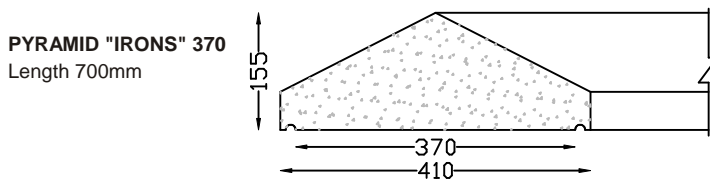

RESIDENCY 400 Throated COPING
Length 750mm

RESIDENCY 420 Throated COPING
Length 620mm

ARGUS POOL COPING
500mm long,
CORNER 300 x 300mm
CURVES Outside diam 2,300m and
2,900m

PARAPET O.G. DOUBLE MOULDED 260 COPING
Length 600mm.

PARAPET O.G. DOUBLE MOULDED 305 COPING
Length 600mm long.

PARAPET O.G. DOUBLE MOULDED 420 COPING
Length 500mm

PARAPET O.G. 380 COPING
Length 700mm 700mm.

ILOVO 320/250 COPING
Length 620mm

ILOVO 430/360 COPING
Length 600mm

ILOVO 550/480 COPING
Length 600mm

Copings for Walls, continued..

OG MINOR MK2 COPING
Length 1,000m

COTTAGE THROATED COPING
Length 815mm

PALISADE PLINTH 330 COPING
Length 800mm

PALISADE PLINTH 390 COPING
Length 600mm