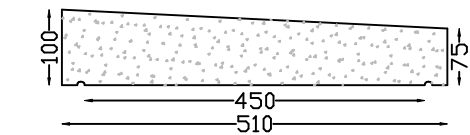

Dripstones

DRIPSTONE 420 "B" COPING
Length 750mm

DRIPSTONE 400 "A" COPING
Length 750mm

DRIPSTONE 360 "B" COPING
Length 750mm

DRIPSTONE 360 "A" COPING
Length 750mm

DRIPSTONE 320 "B" COPING
Length 750mm

DRIPSTONE 320 "A" COPING
Length 750mm

DRIPSTONE 290 "B" COPING
Length 750mm

DRIPSTONE 290 "A" COPING
Length 750mm

DRIPSTONE 270 "B" COPING
Length 750mm

DRIPSTONE 270 "A" COPING
Length 750mm

DRIPSTONE 230 "A" COPING
Length 1,000m

DRIPSTONE 230 COPING
Length 1,000m

DRIPSTONE 200 "A" COPING
Length 1,000m

DRIPSTONE 550 "B" COPING
Length 750mm

DRIPSTONE 480 "B" COPING
Length 750mm

DRIPSTONE 450 "B" COPING
Length 750mm

DRIPSTONE 610 "B" COPING
Length 700mm