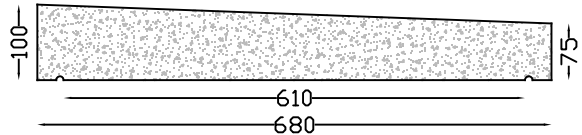

DRIPSTONE 290 "B" COPING
Length 750mm

DRIPSTONE 290 "A" COPING
Length 750mm

DRIPSTONE 270 "B" COPING
Length 750mm

DRIPSTONE 270 "A" COPING
Length 750mm

DRIPSTONE 230 "A" COPING
Length 1,000m

DRIPSTONE 230 COPING
Length 1,000m

DRIPSTONE 200 "A" COPING
Length 1,000m

DRIPSTONE 550 "B" COPING
Length 750mm

DRIPSTONE 480 "B" COPING
Length 750mm

DRIPSTONE 450 "B" COPING
Length 750mm

DRIPSTONE 610 "B" COPING
Length 700mm