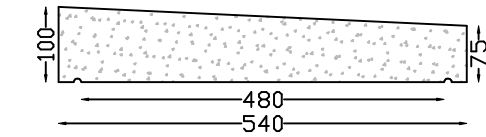

Dripstones

DRIPSTONE 420 "B" COPING
Length 750mm

DRIPSTONE 400 "A" COPING
Length 750mm

DRIPSTONE 360 "B" COPING
Length 750mm

DRIPSTONE 360 "A" COPING
Length 750mm

DRIPSTONE 320 "B" COPING
Length 750mm

DRIPSTONE 320 "A" COPING
Length 750mm

DRIPSTONE 290 "B" COPING
Length 750mm

DRIPSTONE 290 "A" COPING
Length 750mm

DRIPSTONE 270 "B" COPING
Length 750mm

DRIPSTONE 270 "A" COPING
Length 750mm

DRIPSTONE 230 "A" COPING
Length 1,000m

DRIPSTONE 230 COPING
Length 1,000m

DRIPSTONE 200 "A" COPING
Length 1,000m

DRIPSTONE 550 "B" COPING
Length 750mm

DRIPSTONE 480 "B" COPING
Length 750mm

DRIPSTONE 450 "B" COPING
Length 750mm

DRIPSTONE 610 "B" COPING
Length 700mm