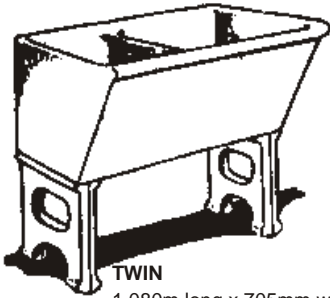

# Laundry Tubs

**TWIN**  
1,080mm long x 705mm wide  
front to back x 910mm high

**SINGLE**  
760mm long x 635mm wide  
front to back x 910mm high

LAUNDRY TUBS	EACH	
	Excl.	Vat 15%
SINGLE	1,556.00	1,789.40
TWIN	2,008.00	2,309.20
SUPPORTS (PAIR)	271.00	311.65

For stability, supports should be mortared into position and onto trough, or request reinforcing to extend from base.

# Wall Niches

**BLUE BIRD**  
350 x 245mm

**NOOK**  
760 x 455mm  
215mm deep shelf

WALL NICHES	Ex factory	
	Excl.	Vat 15%
BLUE BIRD	546.00	627.90
NOOK	996.00	1,145.40