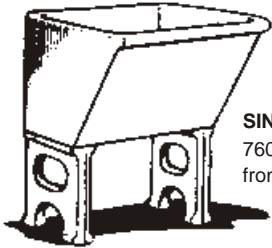

# Laundry Tubs

**TWIN**  
1,080mm long x 705mm wide  
front to back x 910mm high

**SINGLE**  
760mm long x 635mm wide  
front to back x 910mm high

LAUNDRY TUBS	EACH	
	Excl.	Vat 15%
SINGLE	1,556.00	1,789.40
TWIN	2,008.00	2,309.20
SUPPORTS (PAIR)	271.00	311.65

For stability, supports should be mortared into position and onto trough, or request reinforcing to extend from base.

# Wall Niches

**BLUE BIRD**  
350 x 245mm

**NOOK**  
760 x 455mm  
215mm deep shelf

WALL NICHES	Ex factory	
	Excl.	Vat 15%
BLUE BIRD	546.00	627.90
NOOK	996.00	1,145.40

**V.P. 230 x 160 x 35mm**  
Vermin proofed

**V.P. 390 x 190 x 50mm**  
Vermin proofed

**Floral No.3**  
276 x 190mm

**Grille No.7**  
343 x 254mm