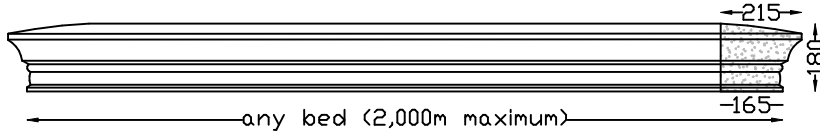

# Lintels - Built In

**OG LINTEL**  
Max 1,800m bed

**PARIS LINTEL MK1**  
Max Bed 2,000m

**PC-7 LINTEL**  
Max 1,060m bed

**CAROUSEL LINTEL**  
Max Bed 2,0m Overall 2,240m  
Optional 2 x lifting sockets.

**PARIS LINTEL MK2**  
Max Bed 1,790m

**PEDIMENT LINTEL**  
Max 1,950m bed

Veneer Lintels are not built in, they are applied to brickwork or plastered brickwork. All with Left and Right returns. Larger sizes in more than one piece. Fixing details available.

# Lintels - Veneer

**PARIS 160 VENEER LINTEL**  
Max 2,100m bed. Larger sizes in more than one piece.

**PARIS 125 VENEER LINTEL**  
Max 1,600m bed. Larger sizes in more than one piece.

**HAMPTON 120 VENEER LINTEL**  
Max 1,600m bed. Larger sizes in more than one piece.

**DRIP VENEER LINTEL**  
Max 1,550m bed. Larger sizes in more than one piece.

**ARCHITRAVE VENEER LINTEL**  
Max 1,700m bed. Larger sizes in more than one piece.

**WB VENEER LINTEL**  
Max 2,000m bed. Larger sizes in more than one piece.