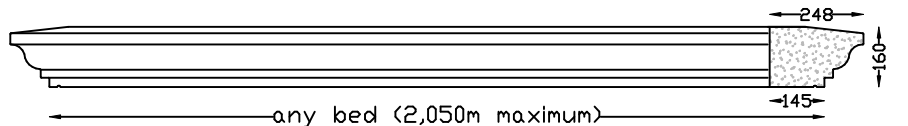

# Lintels - Built In

**OG LINTEL**  
Max 1,800m bed

**PARIS LINTEL MK1**  
Max Bed 2,000m

**PC-7 LINTEL**  
Max 1,060m bed

**CAROUSEL LINTEL**  
Max Bed 2,0m Overall 2,240m  
Optional 2 x lifting sockets.

**PARIS LINTEL MK2**  
Max Bed 1,790m

**PEDIMENT LINTEL**  
Max 1,950m bed

Veneer Lintels are not built in, they are applied to brickwork or plastered brickwork. All with Left and Right returns. Larger sizes in more than one piece. Fixing details available.

# Lintels - Veneer

**PARIS 160 VENEER LINTEL**  
Max 2,100m bed. Larger sizes in more than one piece.

**PARIS 125 VENEER LINTEL**  
Max 1,600m bed. Larger sizes in more than one piece.

**HAMPTON 120 VENEER LINTEL**  
Max 1,600m bed. Larger sizes in more than one piece.

**DRIP VENEER LINTEL**  
Max 1,550m bed. Larger sizes in more than one piece.

**ARCHITRAVE VENEER LINTEL**  
Max 1,700m bed. Larger sizes in more than one piece.

**WB VENEER LINTEL**  
Max 2,000m bed. Larger sizes in more than one piece.