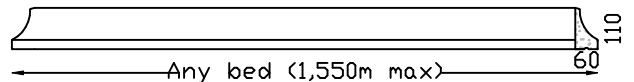

# Lintels - Veneer

**PARIS 160 VENEER LINTEL**  
Max 2,100m bed. Larger sizes in more than one piece.

**PARIS 125 VENEER LINTEL**  
Max 1,600m bed. Larger sizes in more than one piece.

**HAMPTON 120 VENEER LINTEL**  
Max 1,600m bed. Larger sizes in more than one piece.

**DRIP VENEER LINTEL**  
Max 1,550m bed. Larger sizes in more than one piece.

**ARCHITRAVE VENEER LINTEL**  
Max 1,700m bed. Larger sizes in more than one piece.

**WB VENEER LINTEL**  
Max 2,000m bed. Larger sizes in more than one piece.