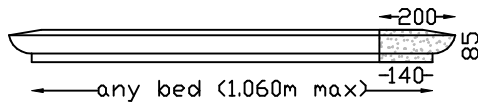

# Lintels - Built In

**OG LINTEL**  
Max 1,800m bed

**PARIS LINTEL MK1**  
Max Bed 2,000m

**PC-7 LINTEL**  
Max 1,060m bed

**CAROUSEL LINTEL**  
Max Bed 2,0m Overall 2,240m  
Optional 2 x lifting sockets.

**PARIS LINTEL MK2**  
Max Bed 1,790m

**PEDIMENT LINTEL**  
Max 1,950m bed

Veneer Lintels are not built in, they are applied to brickwork or plastered brickwork. All with Left and Right returns. Larger sizes in more than one piece. Fixing details available.