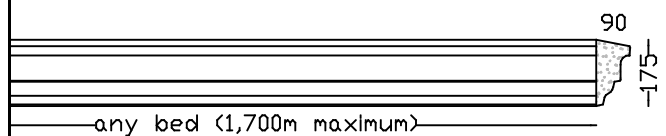

# Lintels - Veneer

**PARIS 160 VENEER LINTEL**  
Max 2,100m bed. Larger sizes in more than one piece.

**PARIS 125 VENEER LINTEL**  
Max 1,600m bed. Larger sizes in more than one piece.

**HAMPTON 120 VENEER LINTEL**  
Max 1,600m bed. Larger sizes in more than one piece.

**DRIP VENEER LINTEL**  
Max 1,550m bed. Larger sizes in more than one piece.

**ARCHITRAVE VENEER LINTEL**  
Max 1,700m bed. Larger sizes in more than one piece.

**WB VENEER LINTEL**  
Max 2,000m bed. Larger sizes in more than one piece.