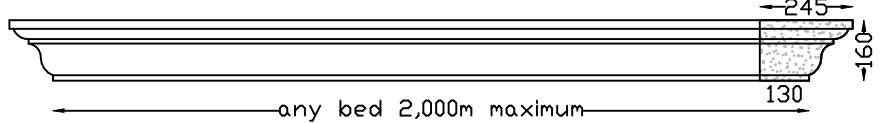

# Lintels - Built In

**OG LINTEL**  
Max 1,800m bed

**PARIS LINTEL MK1**  
Max Bed 2,000m

**PC-7 LINTEL**  
Max 1,060m bed

**CAROUSEL LINTEL**  
Max Bed 2,0m Overall 2,240m  
Optional 2 x lifting sockets.

**PARIS LINTEL MK2**  
Max Bed 1,790m

**PEDIMENT LINTEL**  
Max 1,950m bed

Veneer Lintels are not built in, they are applied to brickwork or plastered brickwork. All with Left and Right returns. Larger sizes in more than one piece. Fixing details available.

# Lintels - Veneer

**PARIS 160 VENEER LINTEL**  
Max 2,100m bed. Larger sizes in more than one piece.

**PARIS 125 VENEER LINTEL**  
Max 1,600m bed. Larger sizes in more than one piece.

**HAMPTON 120 VENEER LINTEL**  
Max 1,600m bed. Larger sizes in more than one piece.

**DRIP VENEER LINTEL**  
Max 1,550m bed. Larger sizes in more than one piece.

**ARCHITRAVE VENEER LINTEL**  
Max 1,700m bed. Larger sizes in more than one piece.

**WB VENEER LINTEL**  
Max 2,000m bed. Larger sizes in more than one piece.