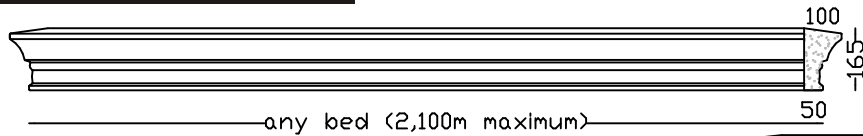

**PARIS LINTEL MK2**  
Max Bed 1,790m

**PEDIMENT LINTEL**  
Max 1,950m bed

Veneer Lintels are not built in, they are applied to brickwork or plastered brickwork. All with Left and Right returns. Larger sizes in more than one piece. Fixing details available.

# Lintels - Veneer

**PARIS 160 VENEER LINTEL**  
Max 2,100m bed. Larger sizes in more than one piece.

**PARIS 125 VENEER LINTEL**  
Max 1,600m bed. Larger sizes in more than one piece.

**HAMPTON 120 VENEER LINTEL**  
Max 1,600m bed. Larger sizes in more than one piece.

**DRIP VENEER LINTEL**  
Max 1,550m bed. Larger sizes in more than one piece.

**ARCHITRAVE VENEER LINTEL**  
Max 1,700m bed. Larger sizes in more than one piece.

**WB VENEER LINTEL**  
Max 2,000m bed. Larger sizes in more than one piece.