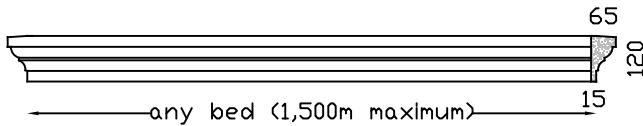

**PARIS LINTEL MK2**  
Max Bed 1,790m

**PEDIMENT LINTEL**  
Max 1,950m bed

Veneer Lintels are not built in, they are applied to brickwork or plastered brickwork. All with Left and Right returns. Larger sizes in more than one piece. Fixing details available.

# Lintels - Veneer

**PARIS 160 VENEER LINTEL**  
Max 2,100m bed. Larger sizes in more than one piece.

**PARIS 125 VENEER LINTEL**  
Max 1,600m bed. Larger sizes in more than one piece.

**HAMPTON 120 VENEER LINTEL**  
Max 1,600m bed. Larger sizes in more than one piece.

**DRIP VENEER LINTEL**  
Max 1,550m bed. Larger sizes in more than one piece.

**ARCHITRAVE VENEER LINTEL**  
Max 1,700m bed. Larger sizes in more than one piece.

**WB VENEER LINTEL**  
Max 2,000m bed. Larger sizes in more than one piece.