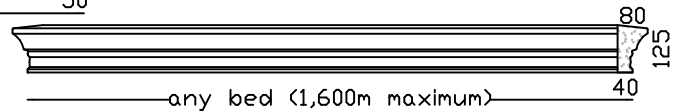

# Lintels - Built In

**OG LINTEL**  
Max 1,800m bed

**PARIS LINTEL MK1**  
Max Bed 2,000m

**PC-7 LINTEL**  
Max 1,060m bed

**CAROUSEL LINTEL**  
Max Bed 2,0m Overall 2,240m  
Optional 2 x lifting sockets.

**PARIS LINTEL MK2**  
Max Bed 1,790m

**PEDIMENT LINTEL**  
Max 1,950m bed

Veneer Lintels are not built in, they are applied to brickwork or plastered brickwork. All with Left and Right returns. Larger sizes in more than one piece. Fixing details available.

# Lintels - Veneer

**PARIS 160 VENEER LINTEL**  
Max 2,100m bed. Larger sizes in more than one piece.

**PARIS 125 VENEER LINTEL**  
Max 1,600m bed. Larger sizes in more than one piece.

**HAMPTON 120 VENEER LINTEL**  
Max 1,600m bed. Larger sizes in more than one piece.

**DRIP VENEER LINTEL**  
Max 1,550m bed. Larger sizes in more than one piece.

**ARCHITRAVE VENEER LINTEL**  
Max 1,700m bed. Larger sizes in more than one piece.

**WB VENEER LINTEL**  
Max 2,000m bed. Larger sizes in more than one piece.