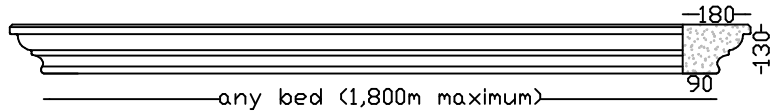

# Lintels - Built In

**OG LINTEL**  
Max 1,800m bed

**PARIS LINTEL MK1**  
Max Bed 2,000m

**PC-7 LINTEL**  
Max 1,060m bed

**CAROUSEL LINTEL**  
Max Bed 2,0m Overall 2,240m  
Optional 2 x lifting sockets.

**PARIS LINTEL MK2**  
Max Bed 1,790m

**PEDIMENT LINTEL**  
Max 1,950m bed

Veneer Lintels are not built in, they are applied to brickwork or plastered brickwork. All with Left and Right returns. Larger sizes in more than one piece. Fixing details available.

# Lintels - Veneer

**PARIS 160 VENEER LINTEL**  
Max 2,100m bed. Larger sizes in more than one piece.

**PARIS 125 VENEER LINTEL**  
Max 1,600m bed. Larger sizes in more than one piece.

**HAMPTON 120 VENEER LINTEL**  
Max 1,600m bed. Larger sizes in more than one piece.

**DRIP VENEER LINTEL**  
Max 1,550m bed. Larger sizes in more than one piece.

**ARCHITRAVE VENEER LINTEL**  
Max 1,700m bed. Larger sizes in more than one piece.

**WB VENEER LINTEL**  
Max 2,000m bed. Larger sizes in more than one piece.