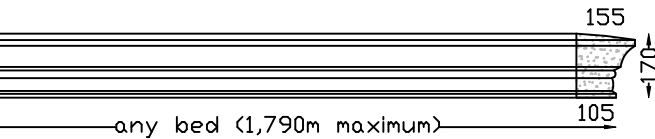

# Lintels - Built In

**OG LINTEL**  
Max 1,800m bed

**PARIS LINTEL MK1**  
Max Bed 2,000m

**PC-7 LINTEL**  
Max 1,060m bed

**CAROUSEL LINTEL**  
Max Bed 2,0m Overall 2,240m  
Optional 2 x lifting sockets.

**PARIS LINTEL MK2**  
Max Bed 1,790m

**PEDIMENT LINTEL**  
Max 1,950m bed

Veneer Lintels are not built in, they are applied to brickwork or plastered brickwork. All with Left and Right returns. Larger sizes in more than one piece. Fixing details available.