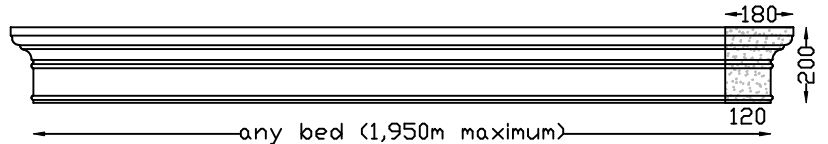

# Lintels - Built In

**OG LINTEL**  
Max 1,800m bed

**PARIS LINTEL MK1**  
Max Bed 2,000m

**PC-7 LINTEL**  
Max 1,060m bed

**CAROUSEL LINTEL**  
Max Bed 2,0m Overall 2,240m  
Optional 2 x lifting sockets.

**PARIS LINTEL MK2**  
Max Bed 1,790m

**PEDIMENT LINTEL**  
Max 1,950m bed

Veneer Lintels are not built in, they are applied to brickwork or plastered brickwork. All with Left and Right returns. Larger sizes in more than one piece. Fixing details available.

# Lintels - Veneer

**PARIS 160 VENEER LINTEL**  
Max 2,100m bed. Larger sizes in more than one piece.

**PARIS 125 VENEER LINTEL**  
Max 1,600m bed. Larger sizes in more than one piece.

**HAMPTON 120 VENEER LINTEL**  
Max 1,600m bed. Larger sizes in more than one piece.

**DRIP VENEER LINTEL**  
Max 1,550m bed. Larger sizes in more than one piece.

**ARCHITRAVE VENEER LINTEL**  
Max 1,700m bed. Larger sizes in more than one piece.

**WB VENEER LINTEL**  
Max 2,000m bed. Larger sizes in more than one piece.