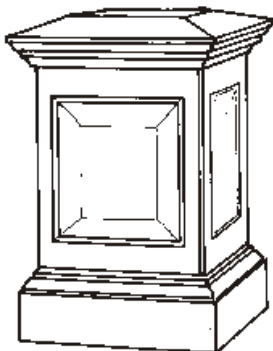

# Pedestals

**CORINTHIAN 1010**  
760mm high  
Base 355mm square  
Cap 450mm square

**CORINTHIAN 88**  
410mm high  
**CORINTHIAN 1010**  
510mm high

**CORINTHIAN 88**  
760mm high  
Base 320mm square  
Cap 370mm square

**CORINTHIAN 66**  
760mm high  
Base 300mm square

**RICHMOND DORIC**  
760mm high  
350mm base

**KEW**  
760mm high x 345mm top  
Kensington Vase up

**WARWICK**  
760mm

**BARBANIA**

**AVON**  
1,067m high  
405mm base

**MARKET**  
760mm high

**IONIC PEDESTAL**  
840mm high  
230mm square cap

**BEADED**  
510mm high

**DIAMOND**  
508mm high

**SQUARE REEDED 88**  
760mm high  
305mm base

**SQUARE REEDED 66**  
760mm high  
and 410mm high

**BEADED**  
770mm high  
355mm base x 330mm top

**PLETTENBERG PEDESTAL**  
920mm high  
580mm square base  
Supplied in three sections

**STRATFORD**  
915mm high  
355mm base

PEDESTALS		GREY / ANTIQUE	
		Excl.	Vat 15%
Painted add 20%			
Please specify if pedestal is to be solid or holed.			
AVON	1067mm	1,714.00	1,971.10
BARBANIA	540mm	1,375.00	1,581.25
BEADED	510mm	852.00	979.80
BEADED	770mm	1,558.00	1,791.70
CORINTHIAN 66	760mm	1,248.00	1,435.20
CORINTHIAN 88	410mm	1,194.00	1,373.10
CORINTHIAN 88	760mm	1,638.00	1,883.70
CORINTHIAN 1010	510mm	1,422.00	1,635.30
CORINTHIAN 1010	760mm	1,844.00	2,120.60
DIAMOND	508mm	852.00	979.80
IONIC	840mm	1,298.00	1,492.70
KEW	760mm	905.00	1,040.75
MARKET	760mm	792.00	910.80
OLIVER	1,040m	1,671.00	1,921.65
PLETTENBERG	930mm	2,801.00	3,221.15
RICHMOND	685mm	744.00	855.60
RICHMOND DORIC	760mm	1,298.00	1,492.70
SQUARE REEDED 66	410mm	767.00	882.05
SQUARE REEDED 66	760mm	1,148.00	1,320.20
SQUARE REEDED 88	760mm	1,281.00	1,473.15
STRATFORD	915mm	1,714.00	1,971.10
WARWICK	760mm	2,339.00	2,689.85