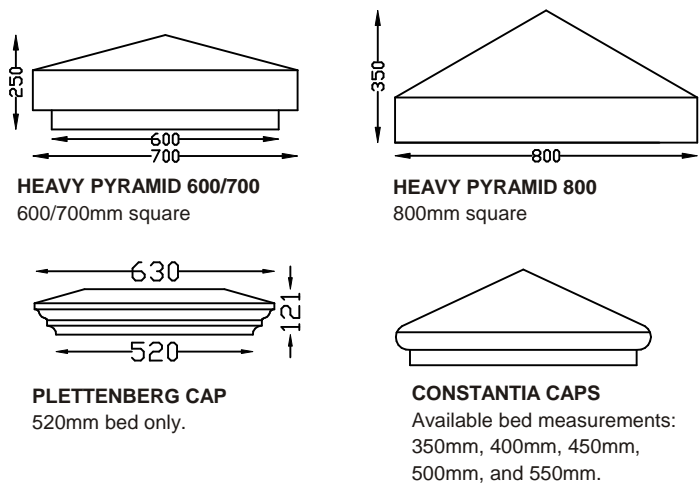

Certain Caps available as rectangular. Priced as longest leg square.
PLAIN COVERED
PLAIN DIMINISHED
PLAIN OG
PLAIN PARAPET
PLAIN PARIS

The BED measurement chosen should equal or slightly exceed the finished pier.