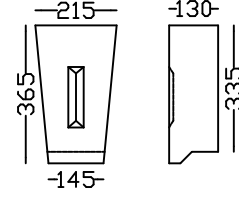

# Plaques & Pictorial Panels

1919 EST EST 1919

DATE PLAQUES  
Any date. 220mm

**WALL SHIELD**  
760mm x 560mm

**WALL CREST**  
660mm high x 533mm wide

**FLEUR-DE-LIS**  
318mm high

**MEDALLION**  
200mm diam

## Keystones

**KEYSTONE K2**

**KEYSTONE K3**

**KEYSTONE WINDOW**

**KEYSTONE MAJOR**  
420mm h x 520mm w

**KEYSTONE MINOR**  
300mm h x 370mm w

**KEYSTONE VENEER 210**

**KEYSTONE MINI**  
295mm h x 270mm w

## Trusses

**SCROLL CORBEL**  
660mm high  
Cap 200mm deep x 230mm wide

**ACANTHUS SCROLL**  
150mm high x 115mm

**ACANTHUS TRUSS**  
175mm high x 125mm wide x 110mm deep

**REEVA SCROLL**  
250 x 165mm

**REEVA TRUSS**  
285mm high x 200mm wide x 130mm deep

**MARKET TRUSS**

**WATERHOUSE SCROLL TRUSS**  
920mm high x 820mm deep x 450mm wide.  
**WATERHOUSE SCROLL TRUSS MINOR**  
600mm high x 480mm deep x 210mm wide

**OAK LEAF TRUSS**  
430mm high x 300mm wide x 210mm deep