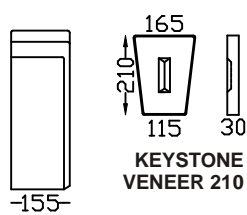

## Keystones

**KEYSTONE K2**

**KEYSTONE K3**

**KEYSTONE WINDOW**

**KEYSTONE MAJOR**  
420mm h x 520mm w

**KEYSTONE MINOR**  
300mm h x 370mm w

**KEYSTONE VENEER 210**

**KEYSTONE MINI**  
295mm h x 270mm w

## Trusses

**SCROLL CORBEL**  
660mm high  
Cap 200mm deep x 230mm wide

**ACANTHUS SCROLL**  
150mm high x 115mm

**ACANTHUS TRUSS**  
175mm high x 125mm wide x 110mm deep

**REEVA SCROLL**  
250 x 165mm

**REEVA TRUSS**  
285mm high x 200mm wide x 130mm deep

**MARKET TRUSS**

**WATERHOUSE SCROLL TRUSS**  
920mm high x 820mm deep x 450mm wide.  
**WATERHOUSE SCROLL TRUSS MINOR**  
600mm high x 480mm deep x 210mm wide

**OAK LEAF TRUSS**  
430mm high x 300mm wide x 210mm deep

**TYRWHITT SCROLL**  
520mm high x 290mm wide x 150mm deep

**ATLAS TRUSS**  
790mm high  
Cap 280 x 230mm

**LEAF CORBEL**  
475mm high x 180mm body  
Cap 134 x 265mm