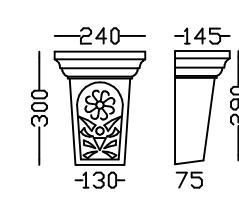

# Plaques & Pictorial Panels

1919 EST EST 1919

DATE PLAQUES  
Any date. 220mm

**WALL SHIELD**  
760mm x 560mm

**WALL CREST**  
660mm high x 533mm wide

**FLEUR-DE-LIS**  
318mm high

**MEDALLION**  
200mm diam

**GRAPE PLAQUE**  
620/520mm

PLAQUES, PANELS, TRUSSES, KEYSTONE	GREY / ANTIQUE	
	Excl.	Vat 15%
	Ex factory	
<b>TRUSSES</b>		
ACANTHUS SCROLL	199.00	228.85
ACANTHUS TRUSS	392.00	450.80
ATLAS TRUSS	1,654.00	1,902.10
LEAF CORBEL	744.00	855.60
MARKET TRUSS	359.00	412.85
OAK LEAF TRUSS	1,281.00	1,473.15
REEVA SCROLL	359.00	412.85
REEVA TRUSS	648.00	745.20
ROCK TRUSS (left or right)	852.00	979.80
SCROLL CORBEL	1,097.00	1,261.55
TYRWHITT SCROLL TRUSS	1,305.00	1,500.75
WATERHOUSE SCROLL TRUSS	4,058.00	4,666.70
WATERHOUSE SCROLL TRUSS MINOR	1,836.00	2,111.40
<b>PLAQUES</b>		
DATE PLAQUE - "20XX"	495.00	569.25
DATE PLAQUE - "EST 20XX"	747.00	859.05
FLEUR-DE-LIS	233.00	267.95
GRAPE PLAQUE	815.00	937.25
KEYSTONE ELIPSE MAJOR	1,889.00	2,172.35
KEYSTONE ELIPSE MINOR	1,605.00	1,845.75
MEDALLION	246.00	282.90
SEAHORSE 240mm L or R	228.00	262.20
SEAHORSE 710mm L or R	671.00	771.65
SWAG and DROPS - FLORAL	1,618.00	1,860.70
SWAG and DRAPES - VAAL	523.00	601.45
WALL CREST	1,150.00	1,322.50
WALL RELIEF	1,150.00	1,322.50
WALL SHIELD	1,150.00	1,322.50
<b>KEYSTONES</b>		
KEYSTONE VENEER 210	100.00	115.00
KEYSTONE K2	313.00	359.95
KEYSTONE K3	350.00	402.50
KEYSTONE MAJOR	550.00	632.50
KEYSTONE MINOR	301.00	346.15
KEYSTONE MINI	220.00	253.00
KEYSTONE WINDOW	404.00	464.60

## Keystones

**KEYSTONE K2**

**KEYSTONE K3**

**KEYSTONE WINDOW**

**KEYSTONE MAJOR**  
420mm h x 520mm w

**KEYSTONE MINOR**  
300mm h x 370mm w

**KEYSTONE VENEER 210**

**KEYSTONE MINI**  
295mm h x 270mm w

## Trusses

**SCROLL CORBEL**  
660mm high  
Cap 200mm deep x 230mm wide

**ACANTHUS SCROLL**  
150mm high x 115mm

**ACANTHUS TRUSS**  
175mm high x 125mm wide x 110mm deep

**REEVA SCROLL**  
250 x 165mm

**REEVA TRUSS**  
285mm high x 200mm wide x 130mm deep