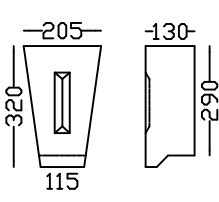

# Plaques & Pictorial Panels

1919 EST EST 1919

DATE PLAQUES  
Any date. 220mm

**WALL SHIELD**  
760mm x 560mm

**WALL CREST**  
660mm high x 533mm wide

**FLEUR-DE-LIS**  
318mm high

**MEDALLION**  
200mm diam

## Keystones

**KEYSTONE K2**

**KEYSTONE K3**

**KEYSTONE WINDOW**

**KEYSTONE MAJOR**  
420mm h x 520mm w

**KEYSTONE MINOR**  
300mm h x 370mm w

**KEYSTONE VENEER 210**

**KEYSTONE MINI**  
295mm h x 270mm w

## Trusses

**SCROLL CORBEL**  
660mm high  
Cap 200mm deep x 230mm wide

**ACANTHUS SCROLL**  
150mm high x 115mm

**ACANTHUS TRUSS**  
175mm high x 125mm wide x 110mm deep

**REEVA SCROLL**  
250 x 165mm

**REEVA TRUSS**  
285mm high x 200mm wide x 130mm deep

**TYRWHITT SCROLL**  
520mm high x 290mm wide x 150mm deep

**ATLAS TRUSS**  
790mm high  
Cap 280 x 230mm

**LEAF CORBEL**  
475mm high x 180mm body  
Cap 134 x 265mm