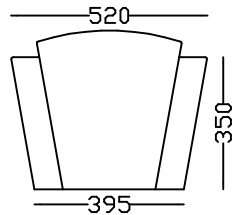

## Keystones

**KEYSTONE K2**

**KEYSTONE K3**

**KEYSTONE WINDOW**

**KEYSTONE MAJOR**  
420mm h x 520mm w

**KEYSTONE MINOR**  
300mm h x 370mm w

**KEYSTONE VENEER 210**

**KEYSTONE MINI**  
295mm h x 270mm w

## Trusses

**SCROLL CORBEL**  
660mm high  
Cap 200mm deep x 230mm wide

**ACANTHUS SCROLL**  
150mm high x 115mm

**ACANTHUS TRUSS**  
175mm high x 125mm wide x 110mm deep

**REEVA SCROLL**  
250 x 165mm

**REEVA TRUSS**  
285mm high x 200mm wide x 130mm deep

**MARKET TRUSS**

**WATERHOUSE SCROLL TRUSS**  
920mm high x 820mm deep x 450mm wide.  
**WATERHOUSE SCROLL TRUSS MINOR**  
600mm high x 480mm deep x 210mm wide

**OAK LEAF TRUSS**  
430mm high x 300mm wide x 210mm deep

**TYRWHITT SCROLL**  
520mm high x 290mm wide x 150mm deep

**ATLAS TRUSS**  
790mm high  
Cap 280 x 230mm

**LEAF CORBEL**  
475mm high x 180mm body  
Cap 134 x 265mm